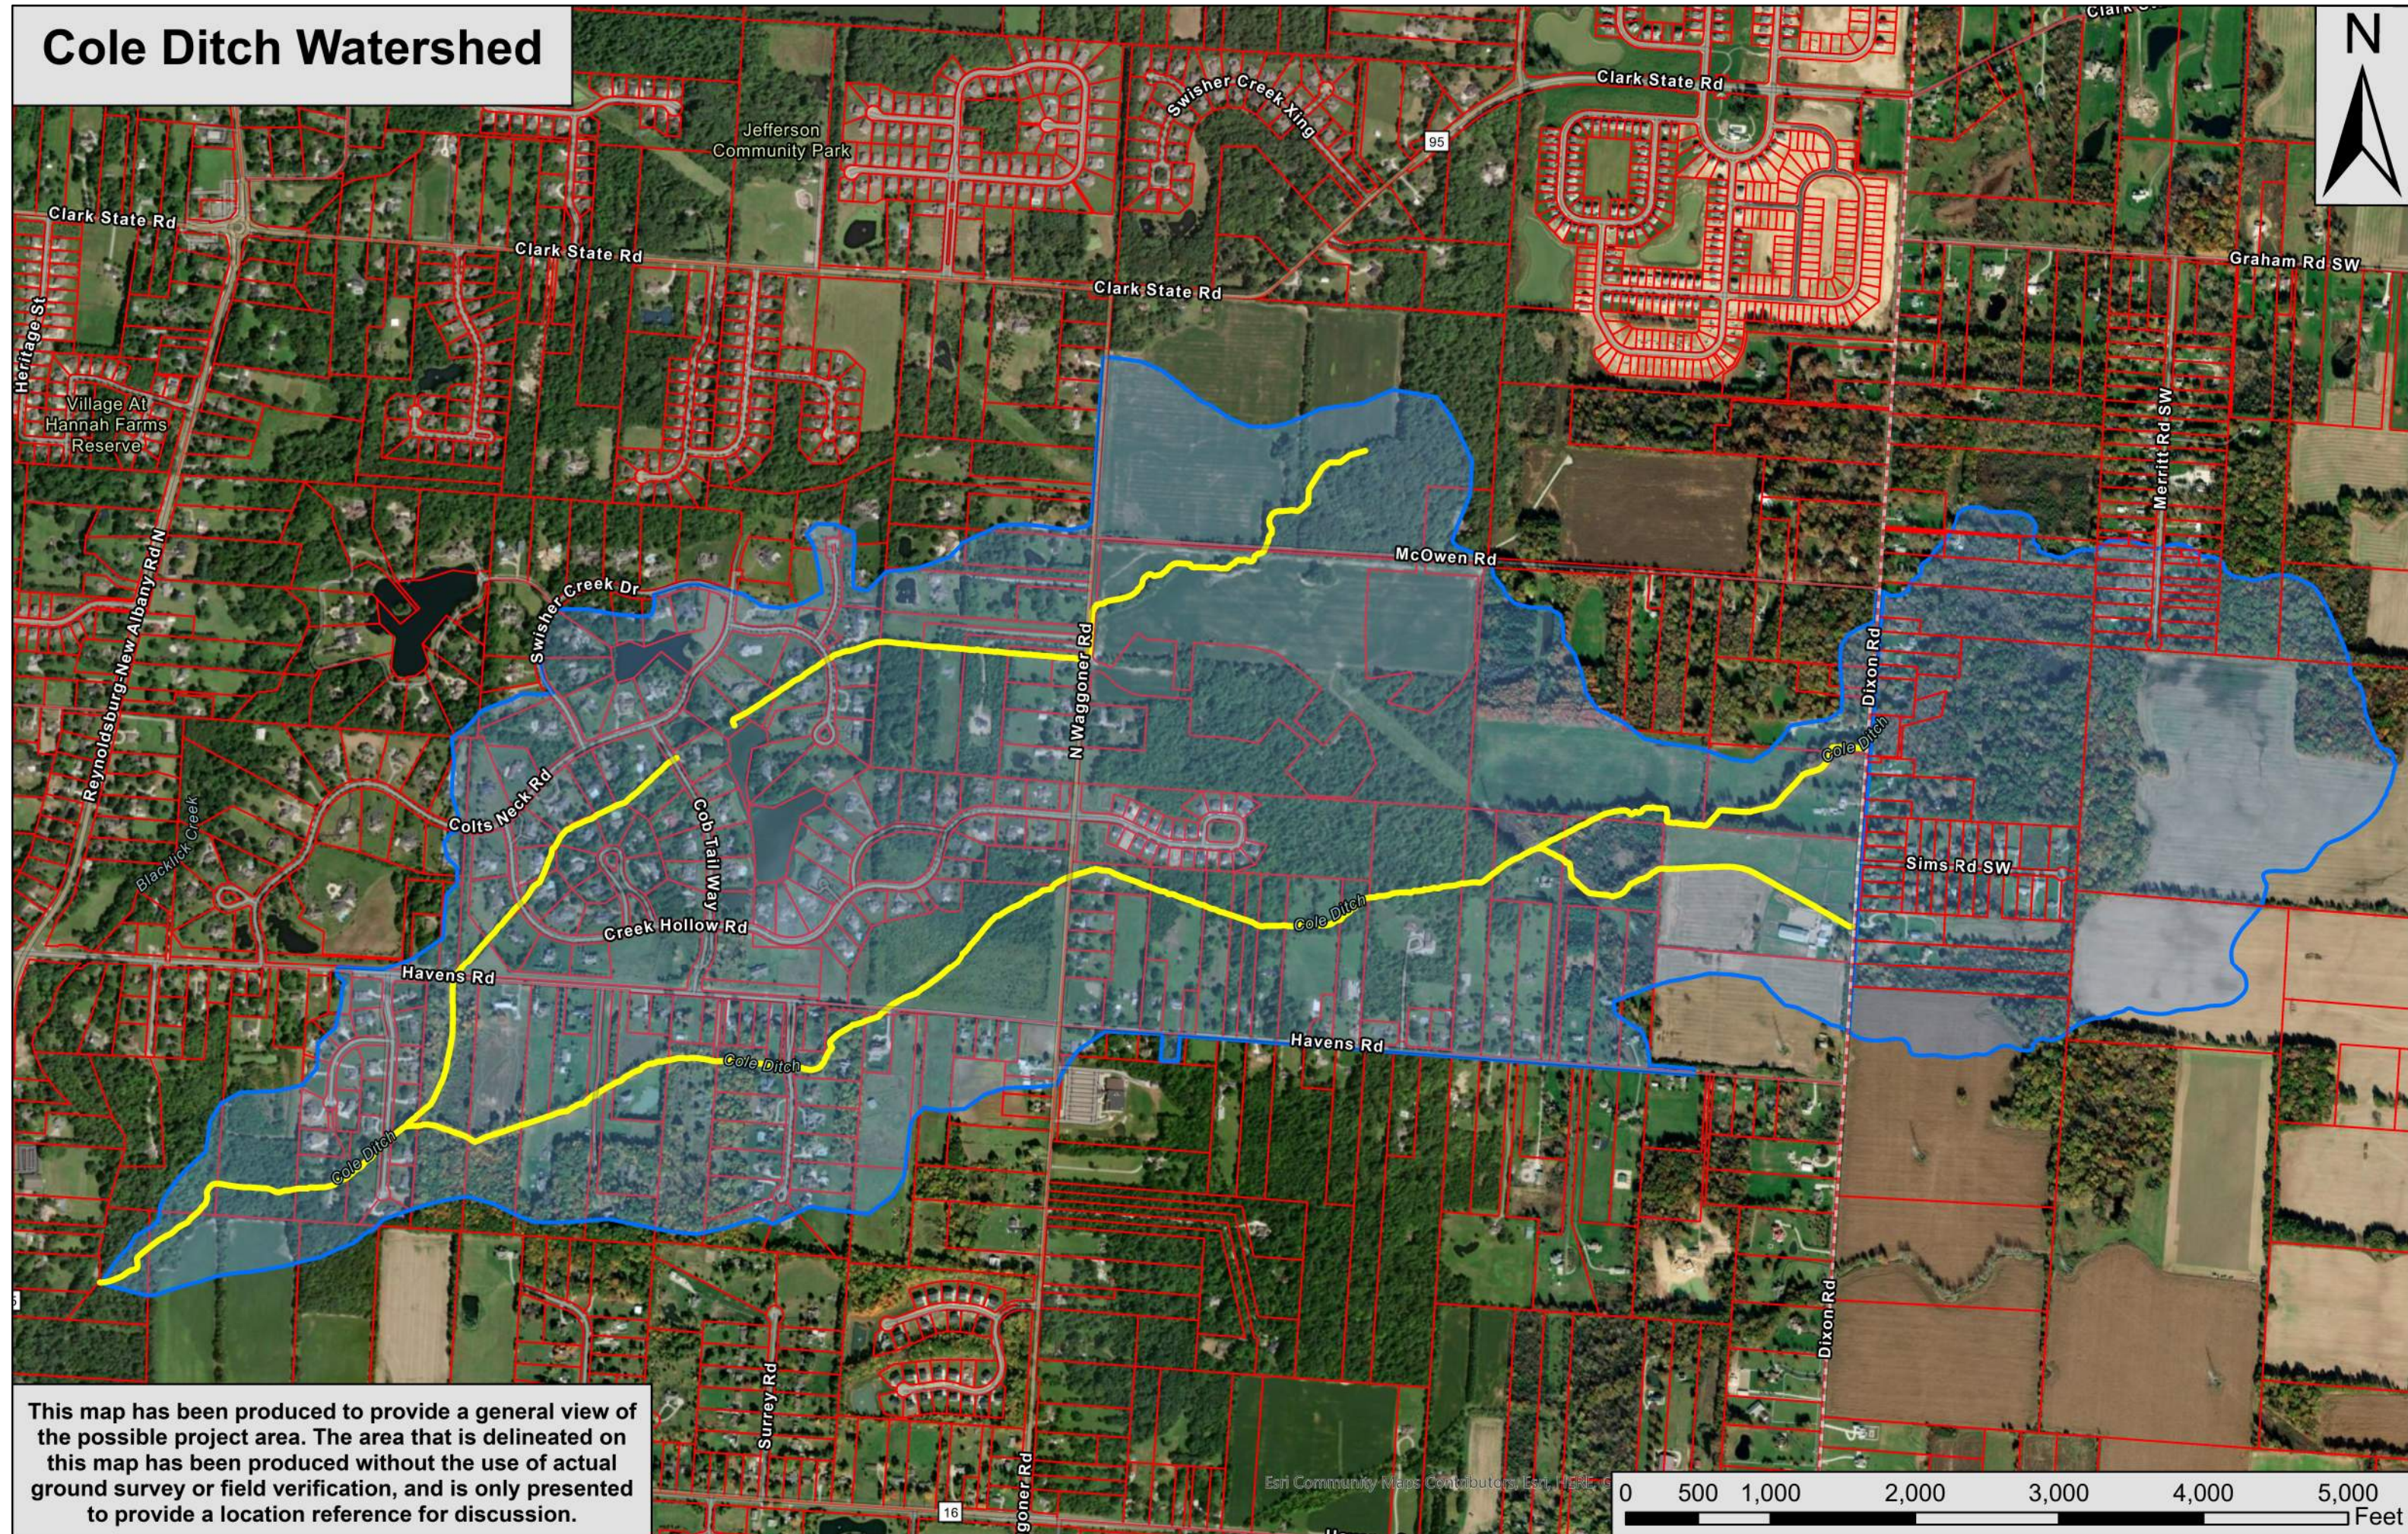

Cole Ditch Watershed

This map has been produced to provide a general view of the possible project area. The area that is delineated on this map has been produced without the use of actual ground survey or field verification, and is only presented to provide a location reference for discussion.

Esri Community Maps Contributors, Esri, HERE, S