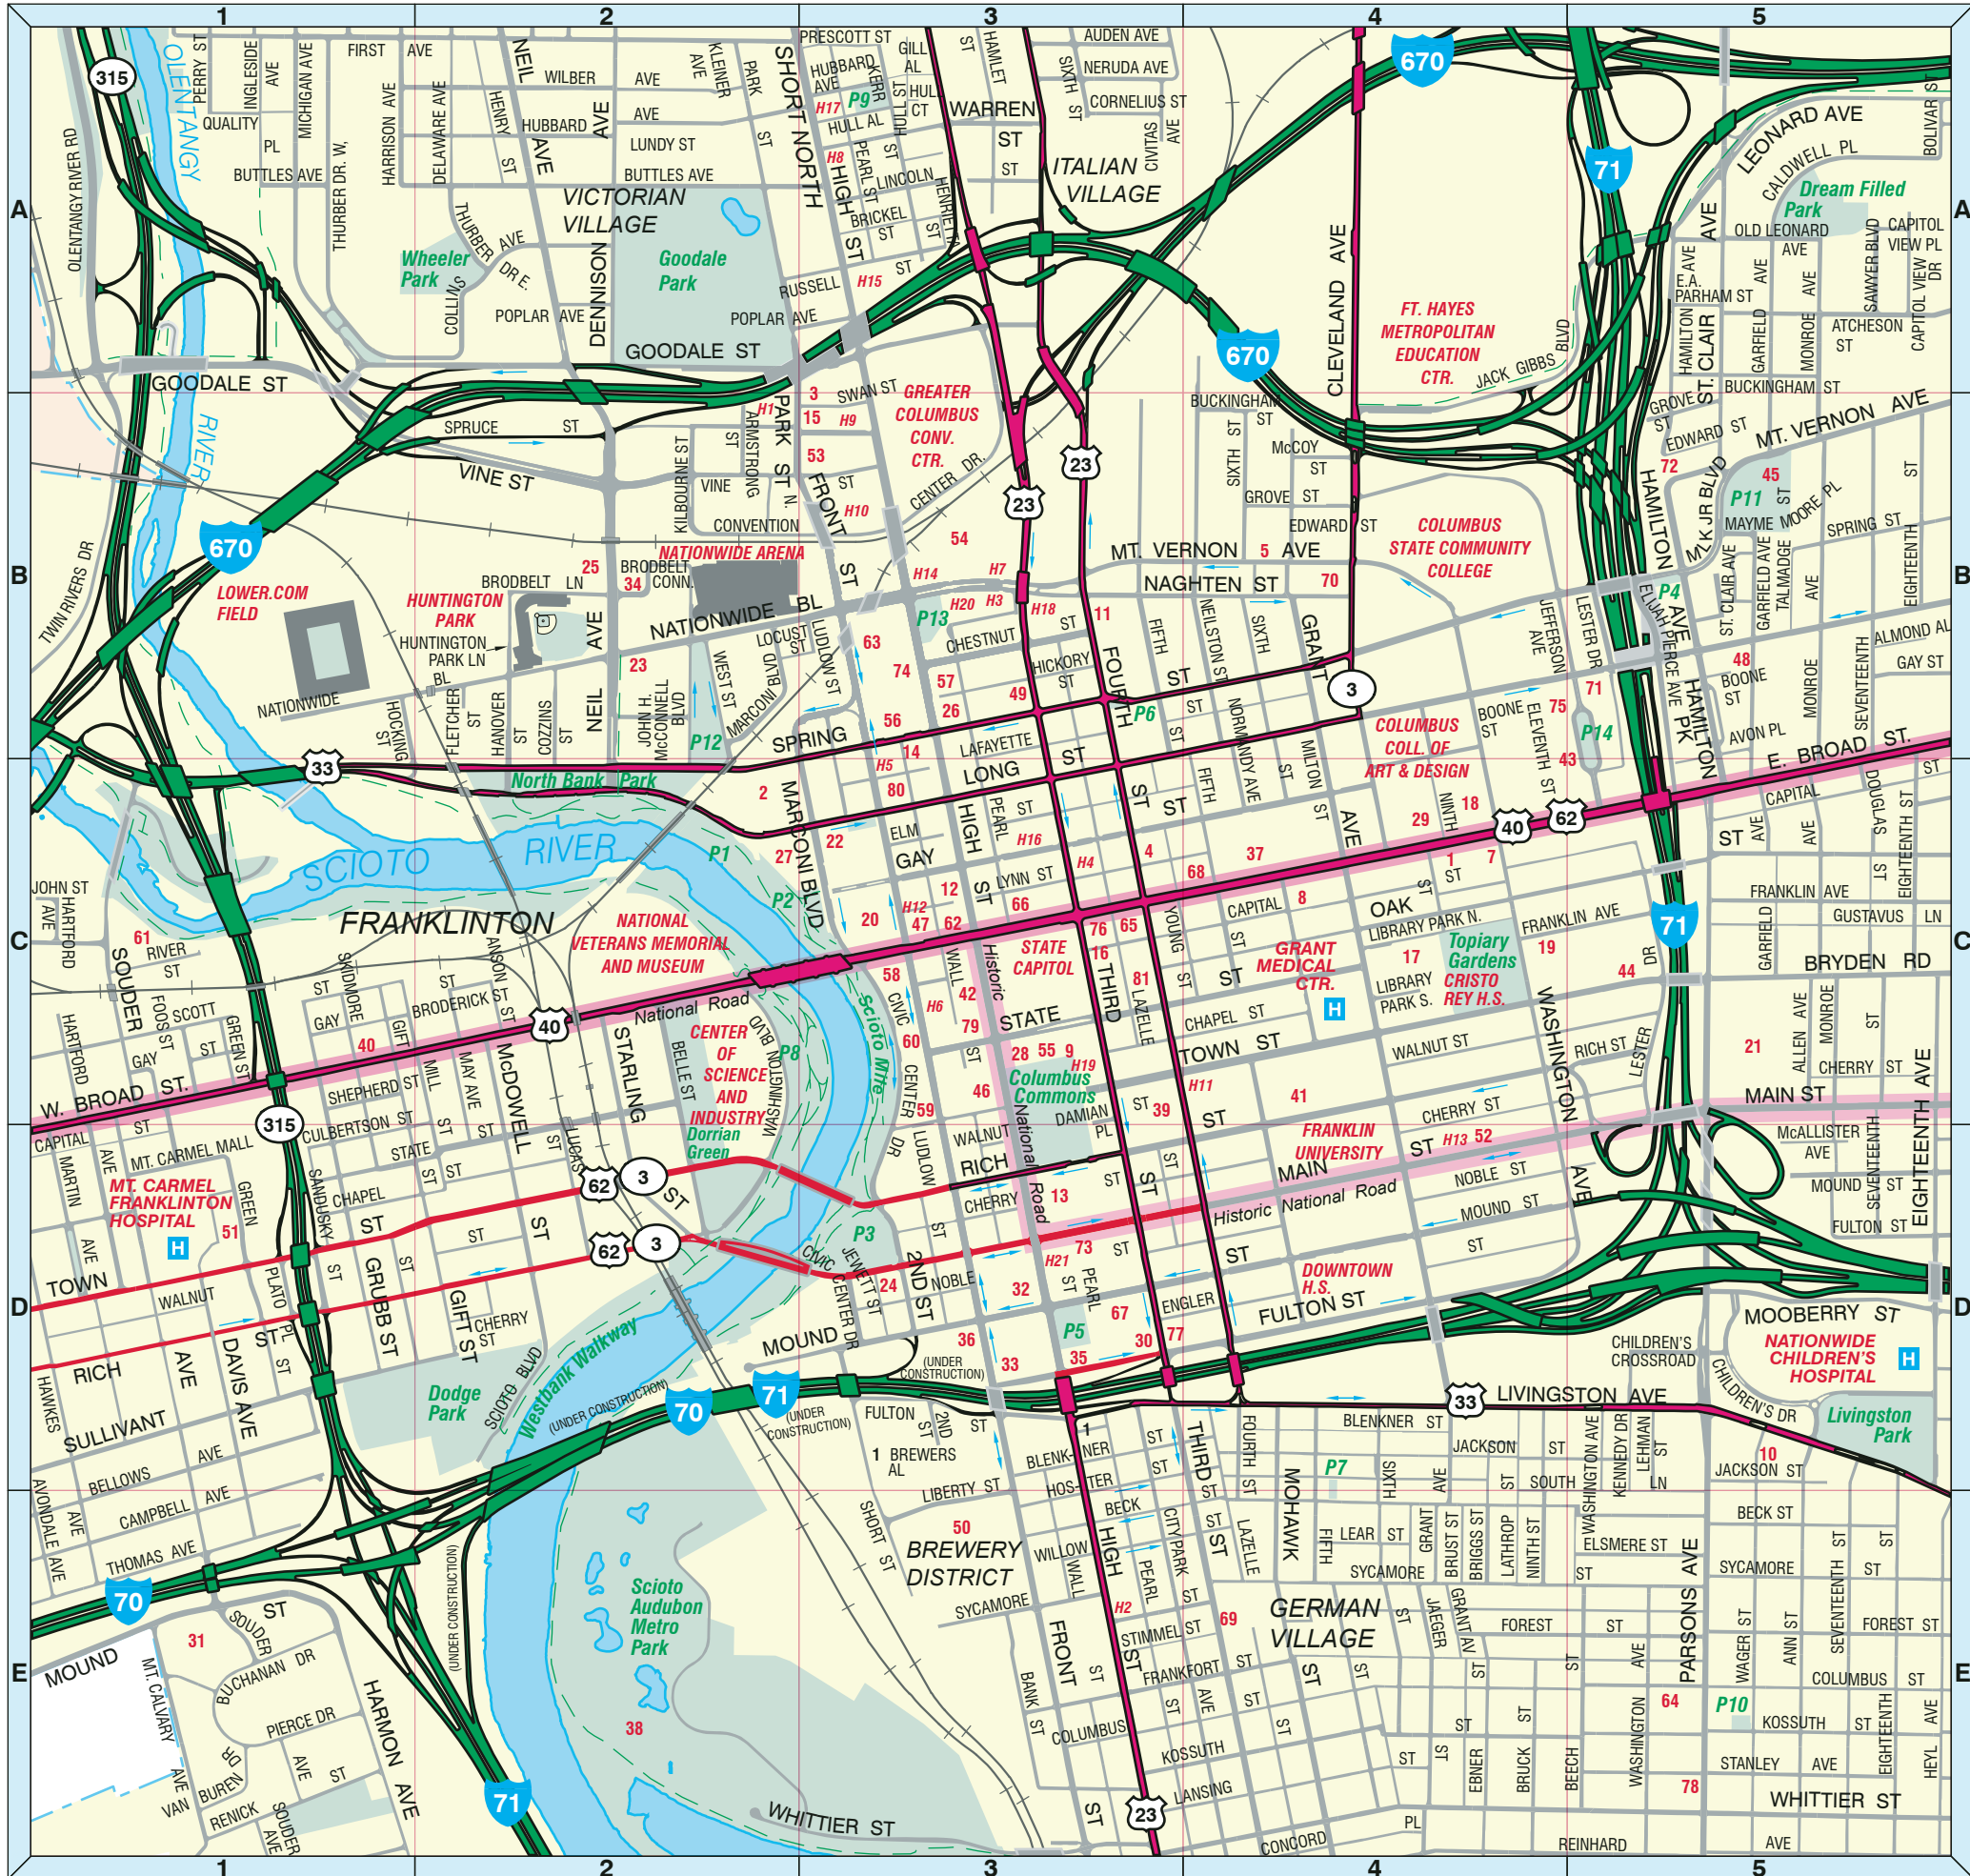

Freeway	Multilane US/State Route
US/State Route	Other Arterial Road
Railroad	Subdivision Road
Greenway Trail	

POINTS OF INTEREST (cont.)

Symbol	Map Grid
Ohio, State of	
Bureau of Workers Comp. (BWC) - William Green Bldg.....	56.....B-3
Capitol.....	C-3
Dept. of Health.....	57.....B-3
Office Bldg.....	58.....C-3
Office Bldg.....	59.....C-3
Supreme Court.....	60.....C-3
Old Franklinton Cemetery.....	61.....C-1
One Columbus.....	62.....C-3
One Nationwide Plaza.....	63.....B-3
Parsons Library.....	64.....E-5
PNC (formerly National City Bank).....	65.....C-3
Rhodes State Office Tower.....	66.....C-3
St. John's Evangelical Protestant Church.....	67.....D-3
St. Joseph Cathedral.....	68.....C-4
St. Mary's Church.....	69.....E-4
St. Patrick Church.....	70.....B-4
St. Paul AME Church.....	71.....B-5
Shiloh Baptist Church.....	72.....B-5
Southern Theatre.....	73.....D-3
Three Nationwide Plaza.....	74.....B-3
Thurber House Museum and Center.....	75.....C-4
Trinity Episcopal Church.....	76.....C-3
Trinity Evangelical Lutheran Church.....	77.....D-3
U.S. Post Office - German Village.....	78.....E-5
Vern Riffe Center for Government and the Arts - Jo Ann Davidson Theatre	
Studios 1,2,3.....	79.....C-3
YMCA.....	80.....C-3
YWCA.....	81.....C-3

DOWNTOWN HOTELS

Symbol	Map Grid
AC Hotel by Marriott.....	H1.....B-2
Holiday Inn Express.....	H2.....E-3
Canopy by Hilton.....	H3.....B-3
Columbus, a Renaissance Hotel, the.....	H4.....C-3
Courtyard by Marriott.....	H5.....C-3
DoubleTree Guest Suites.....	H6.....C-3
Drury Inn & Suites.....	H7.....B-3
Graduate Columbus.....	H8.....A-3
Hampton Inn & Suites.....	H9.....B-3
Hilton Downtown / Hilton Tower.....	H10.....B-3
Holiday Inn.....	H11.....C-4
Hotel LeVeque.....	H12.....B-3
Home2Suites.....	H13.....D-4
Hyatt Regency Columbus.....	H14.....B-3
Le Meridien Columbus, the Joseph.....	H15.....A-3
Marriott - Residence Inn.....	H16.....C-3
Moxy Columbus Short North.....	H17.....A-3
Red Roof Inn - Nationwide Arena.....	H18.....B-3
Sheraton on Capitol Square.....	H19.....C-3
Sonesta Downtown Columbus.....	H20.....B-3
Westin Great Southern.....	H21.....D-3

DOWNTOWN PARKS