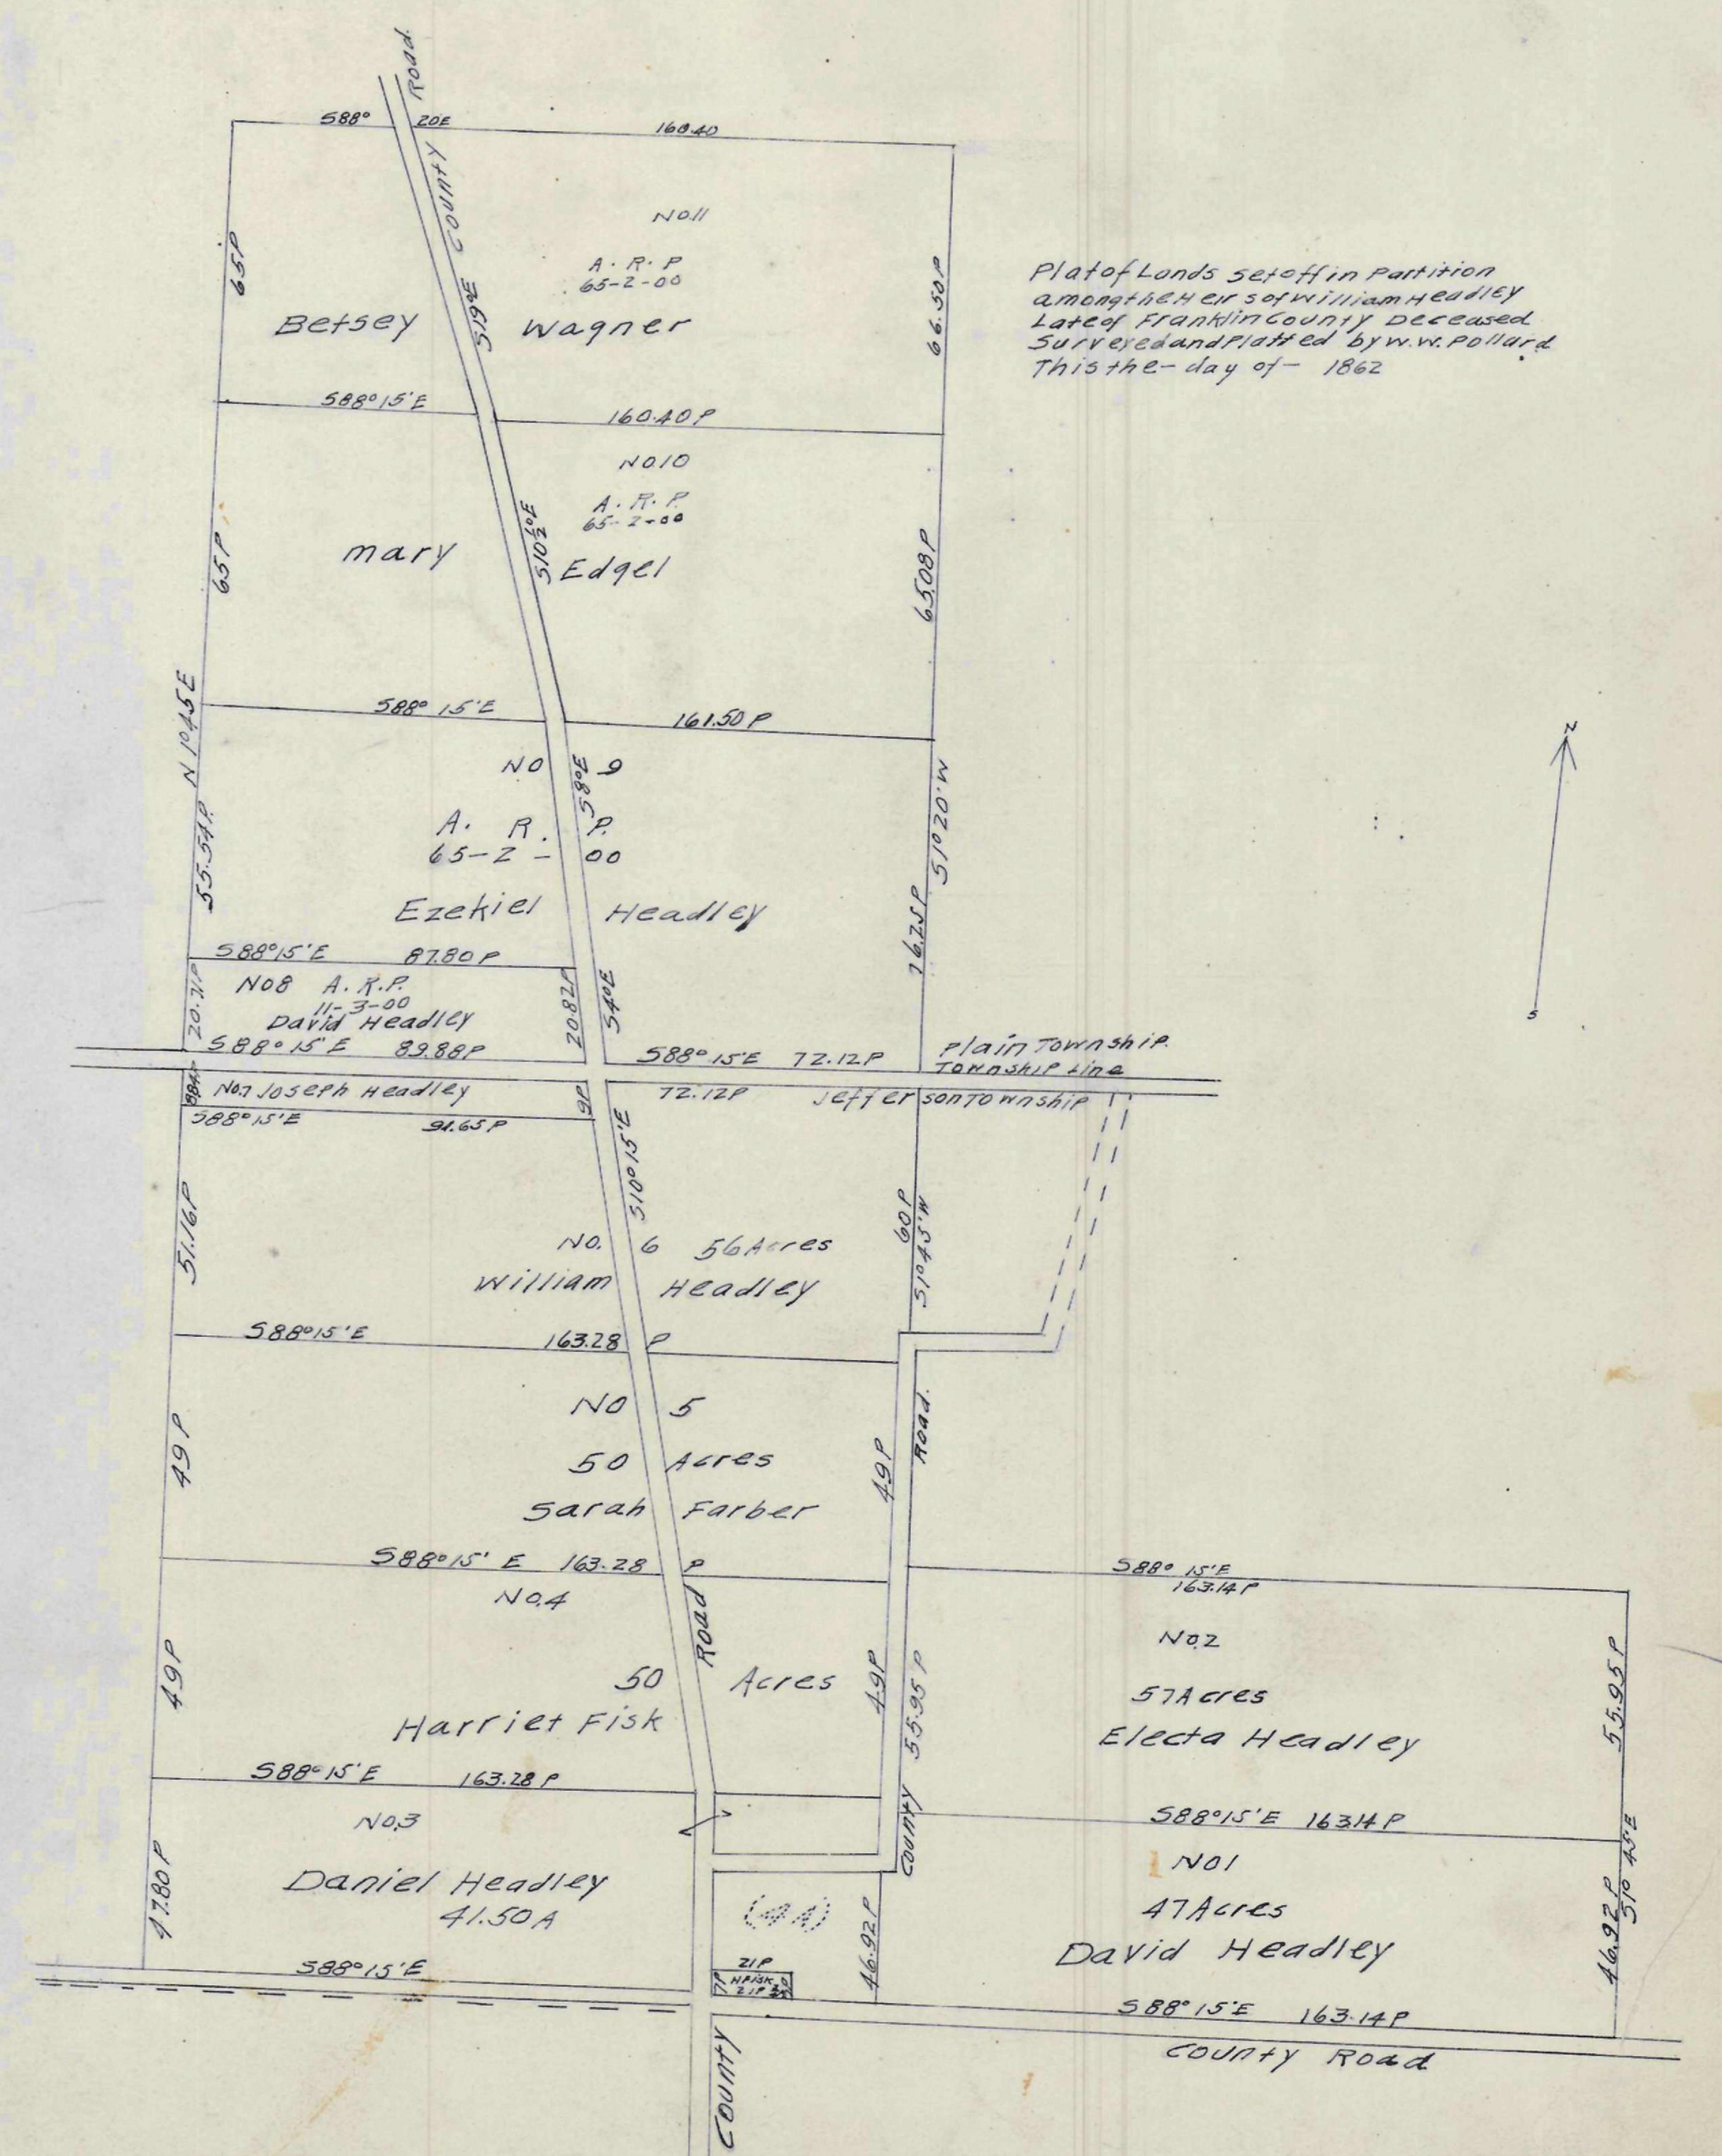

Plat of the subdivision of
 Solomon Swaglers Heirs Land
 in surveys nos. 6840 & 167A Virginia Military District
 and in JACKSON TOWNSHIP Franklin County Ohio
 1833 Scale 10 chains = 1 inch

Plat of Lands set off in Partition
 among the heirs of William Headley
 late of Franklin County deceased
 Surveyed and plotted by W. V. Pollard
 This the day of 1862