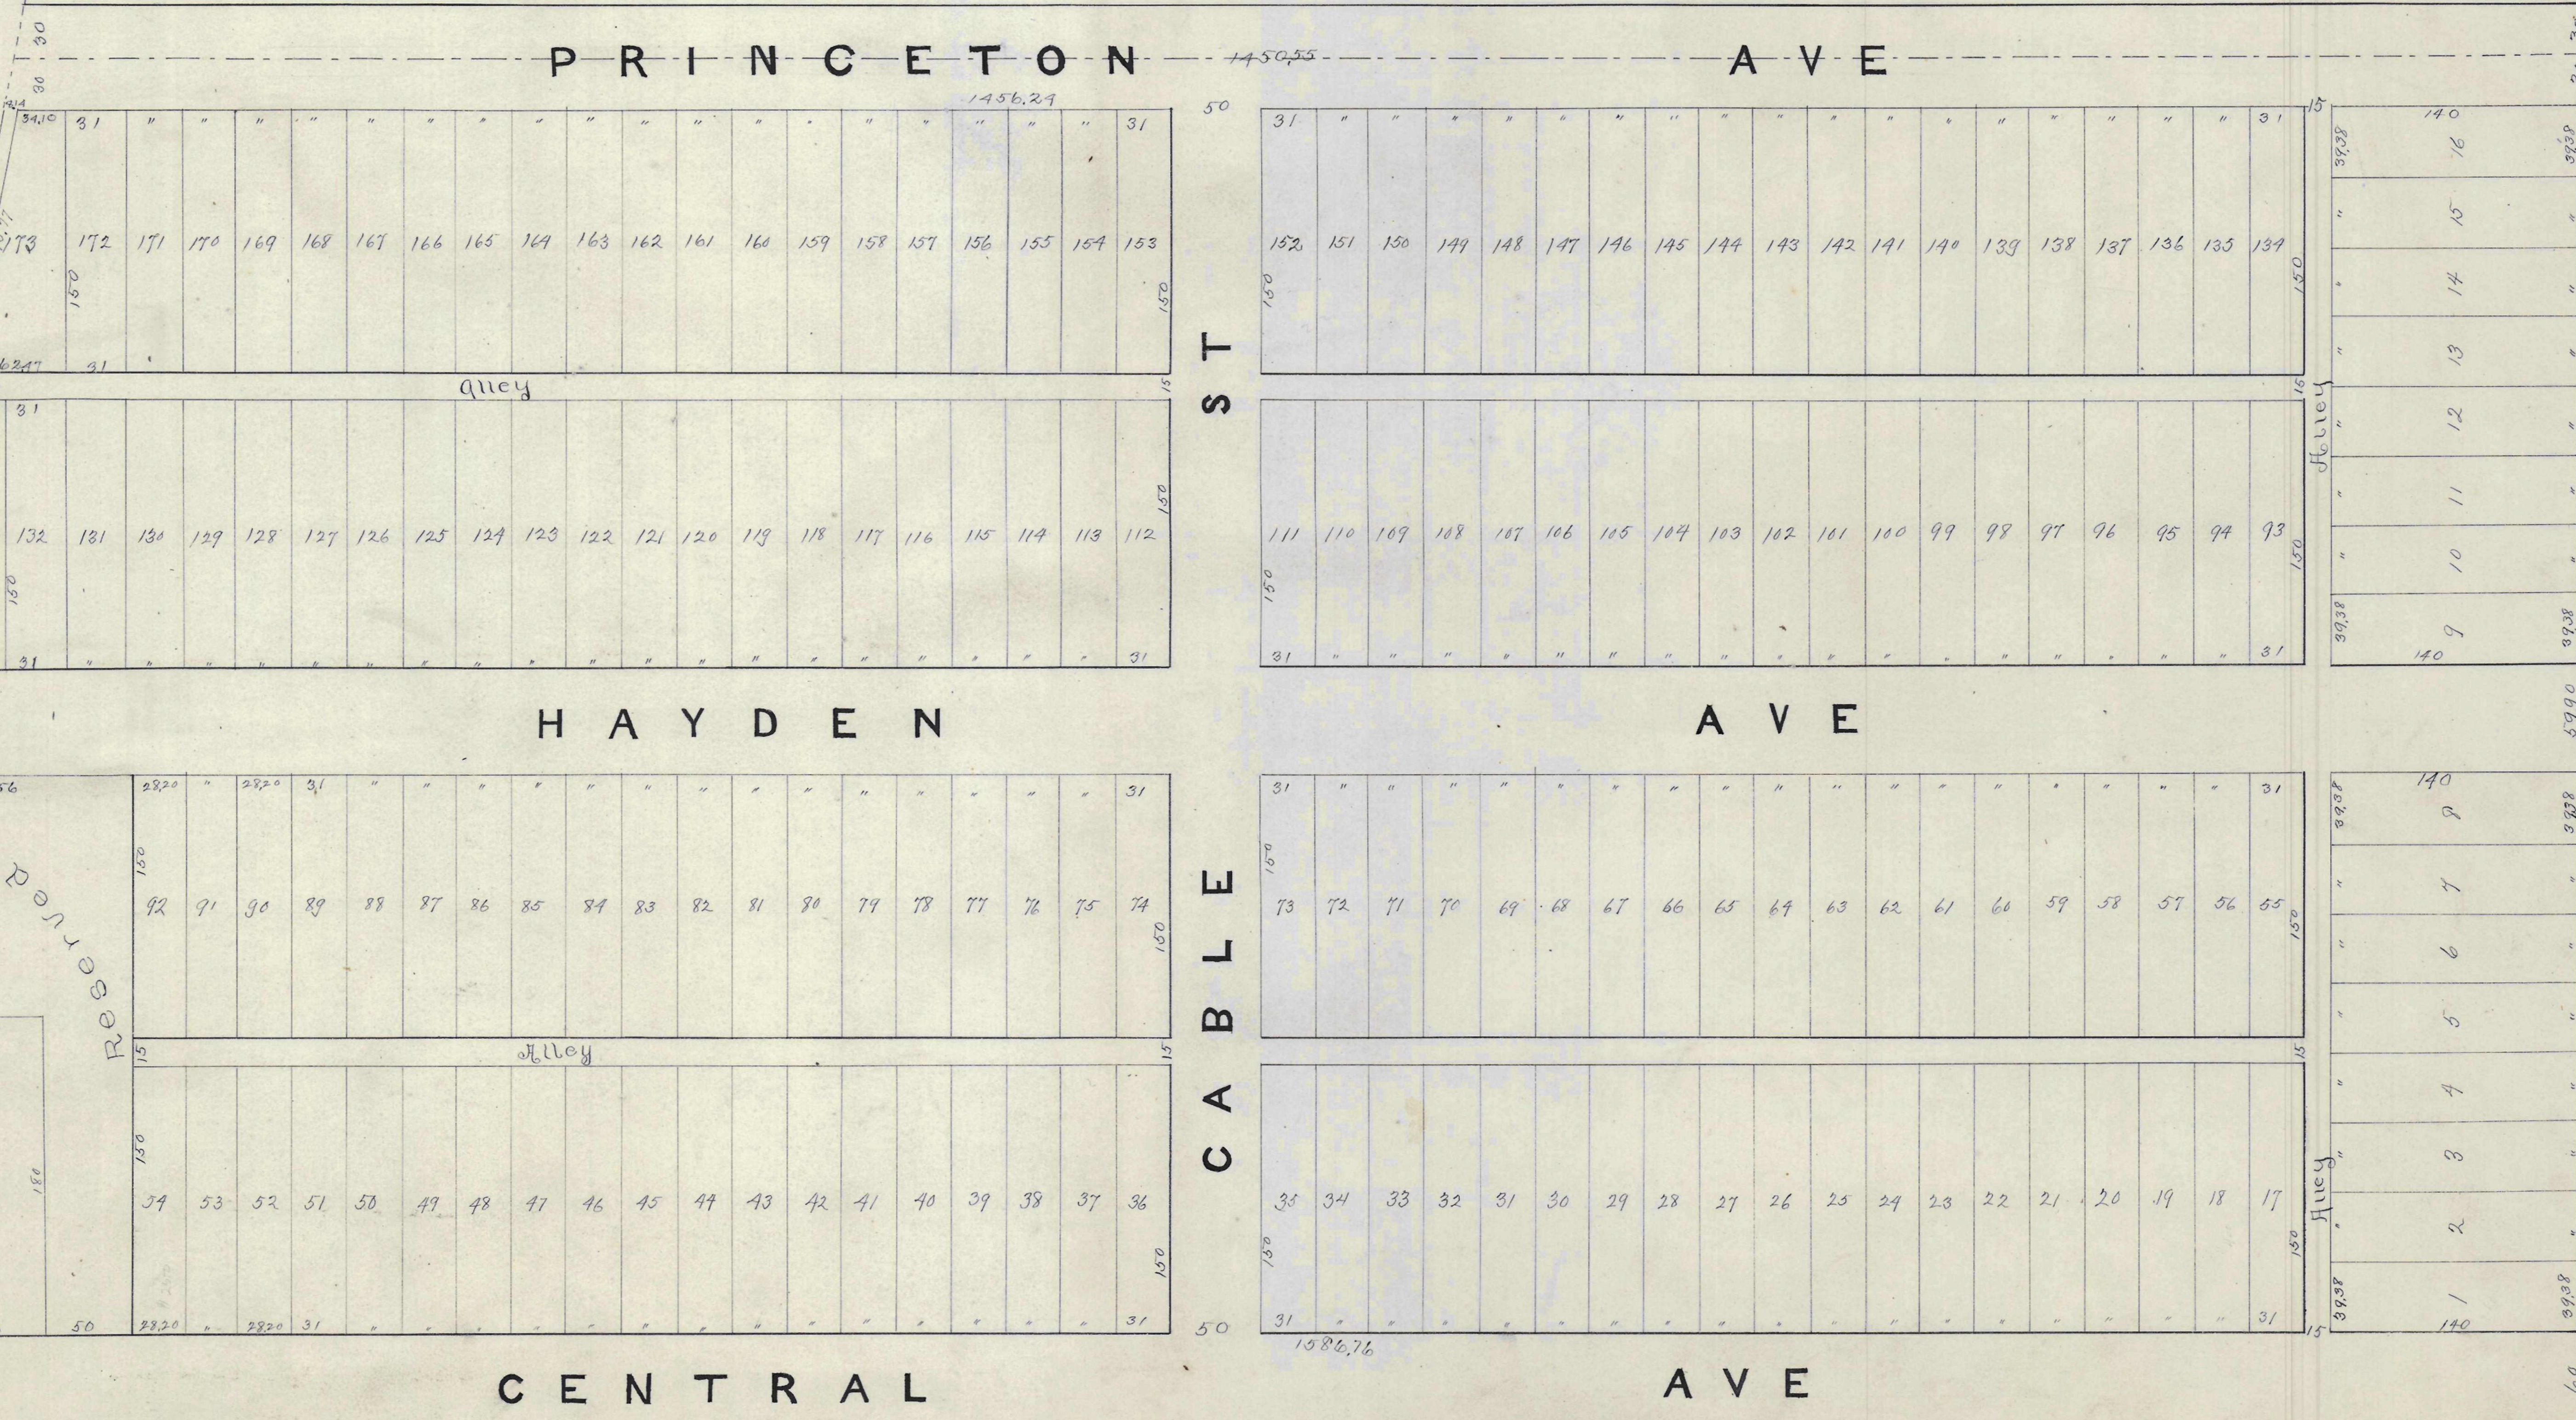

PLAN

OF
THOS KNAUSS' AMENDED SUBN

Caroline Burgess' Subdivision of Lots

of W.S. Sullivan's Estate

INDEX
J. H. Knapp 1890
E. S. Knapp

80

PRINCETON AVE

HAYDEN AVE

150

150

150

150

150

150

150

60