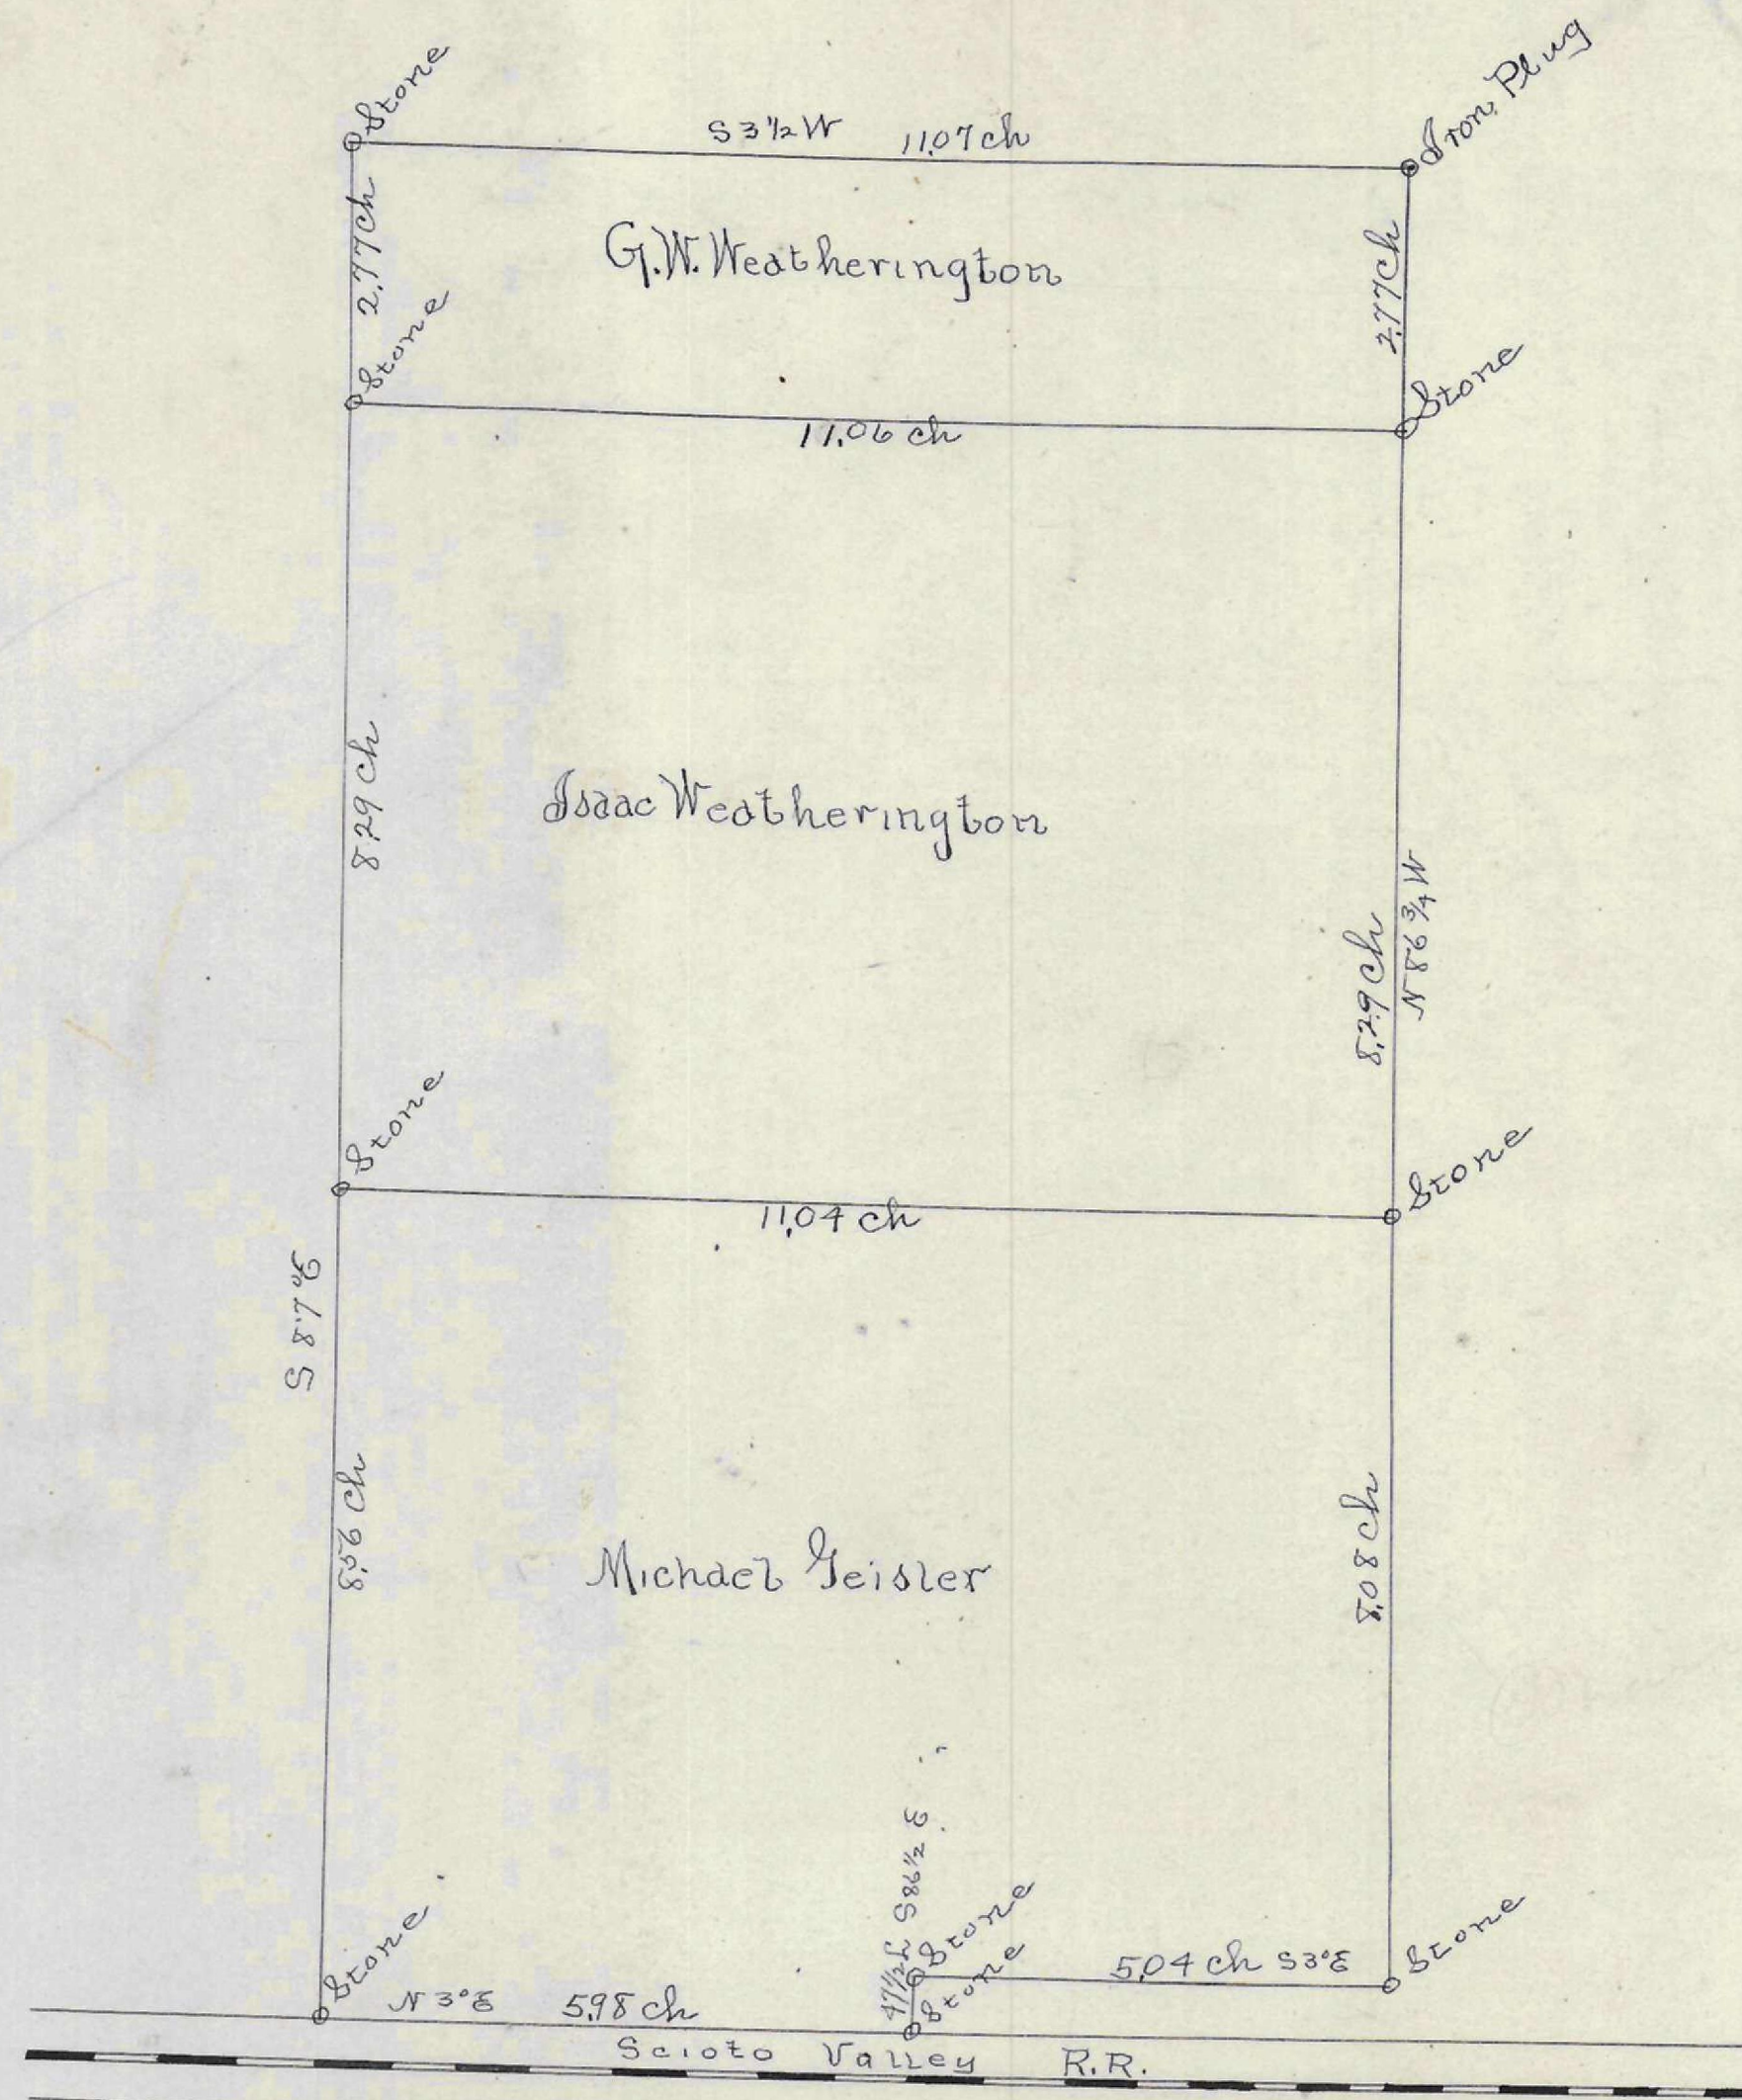

Plat

Of survey made for Geo. W. Brackenridge in Jackson Township Franklin Co. O.
Surveyed by John J. Linn March 16 1890
per W. Brown.

PLAT OF

Lot Surveyed in Thos. Miller's Heirs Subdivisions.
Surveyed Aug 23 1890
By H. Schupp & Co.

Plat of a survey
of 108.21 Acres of Land in Norwich Township
Franklin Co. O. N. H. O.
Surveyed March 17, 1890
By John J. Linn
per E. Elegg art