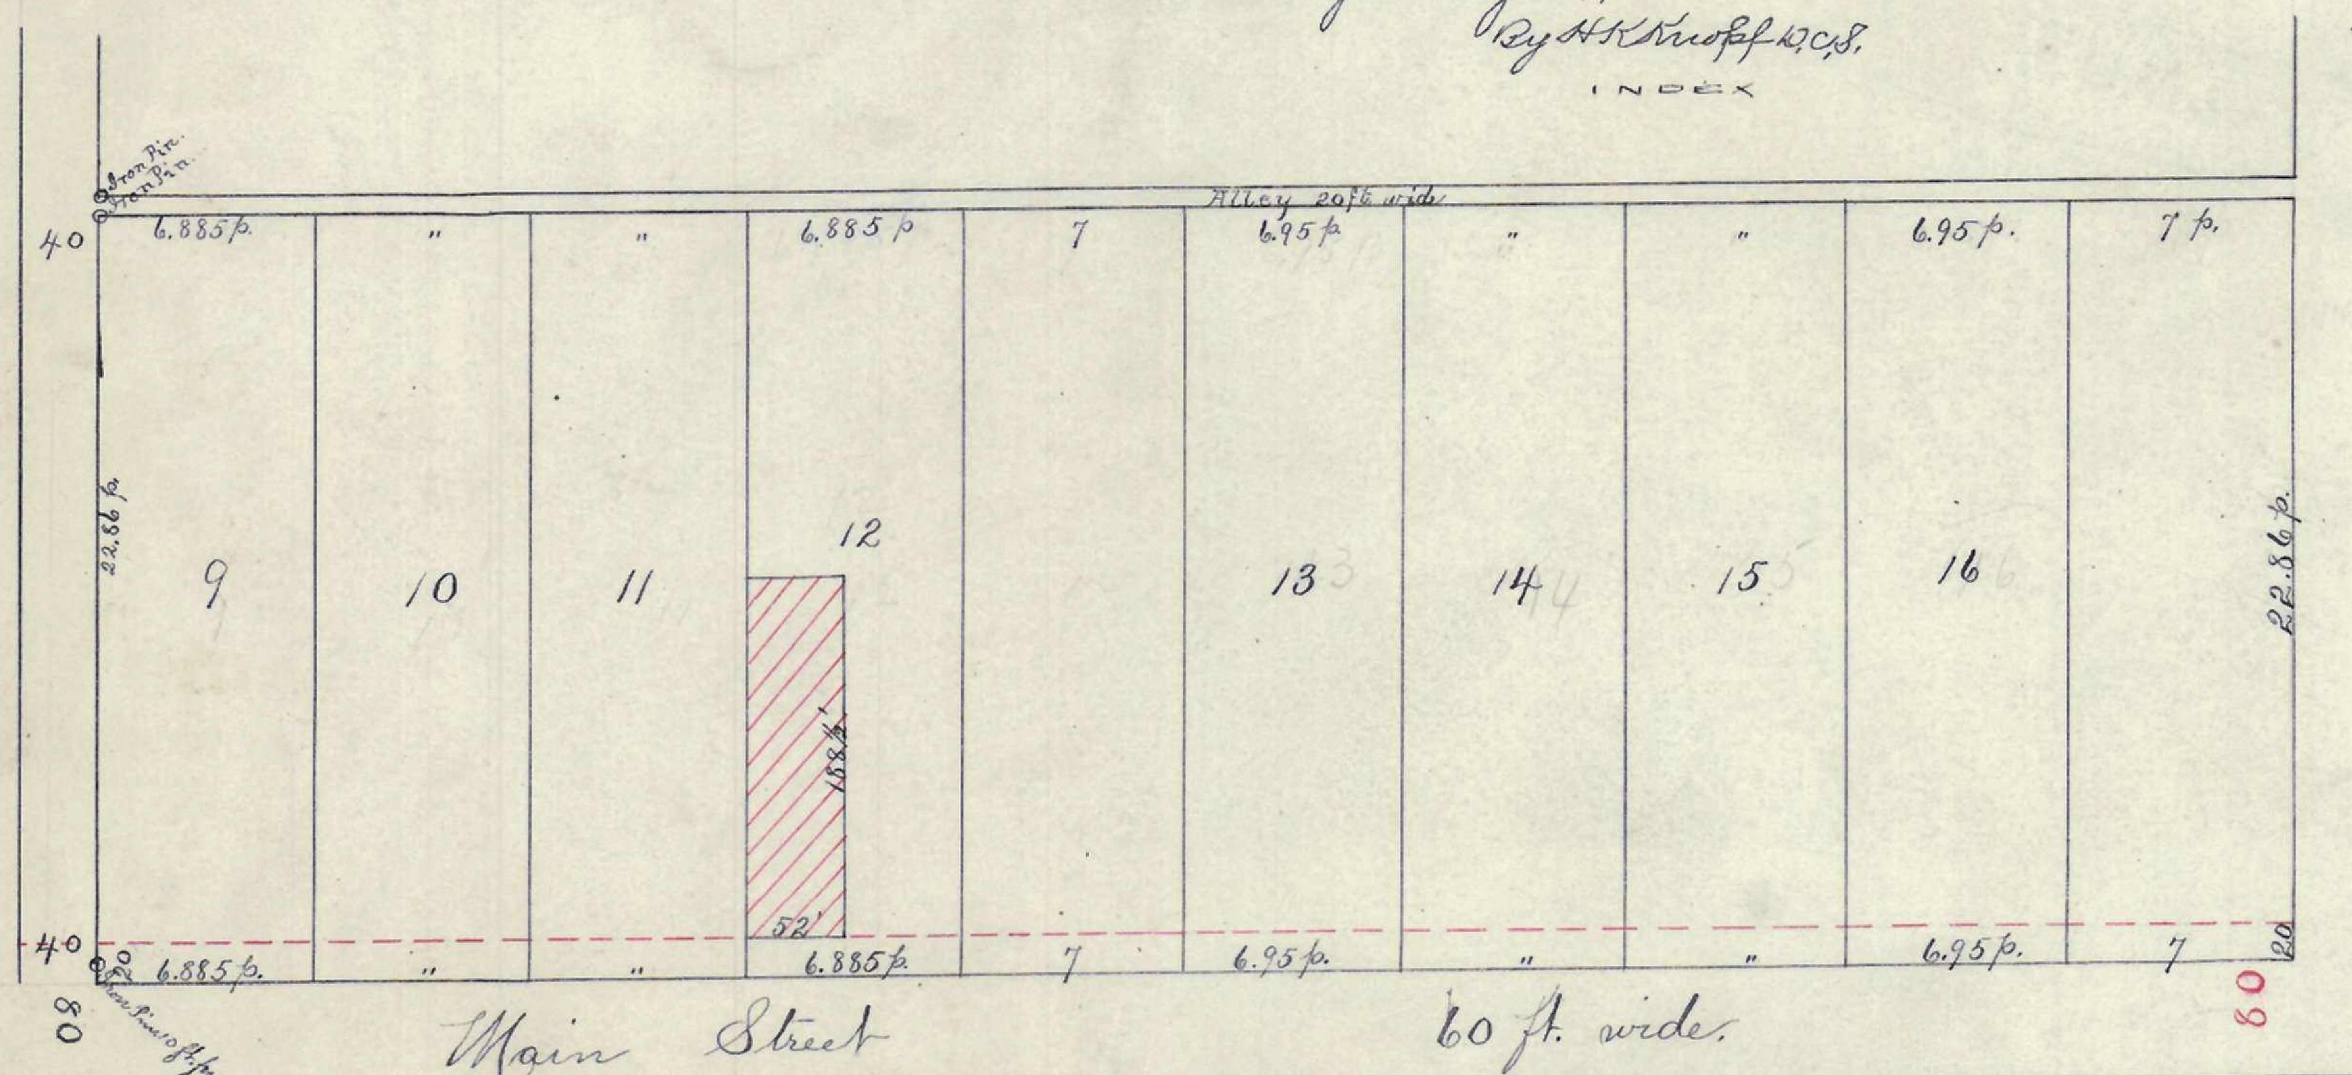

Plat

Of survey made for Geo. W. Brackenridge in Jackson Township Franklin Co. O.
Surveyed by John J. Linn March 16 1890
per W. Brown.

PLAT OF

Lot Surveyed in Thos. Miller's Heirs Subdivisions.
Surveyed Aug 23 1890
By H. Schupp & Co.

Plat of a survey
of 108.21 Acres of Land in Norwich Township
Franklin Co. O. N. H. O.
Surveyed March 17, 1890
By John J. Linn
per E. Elegg art