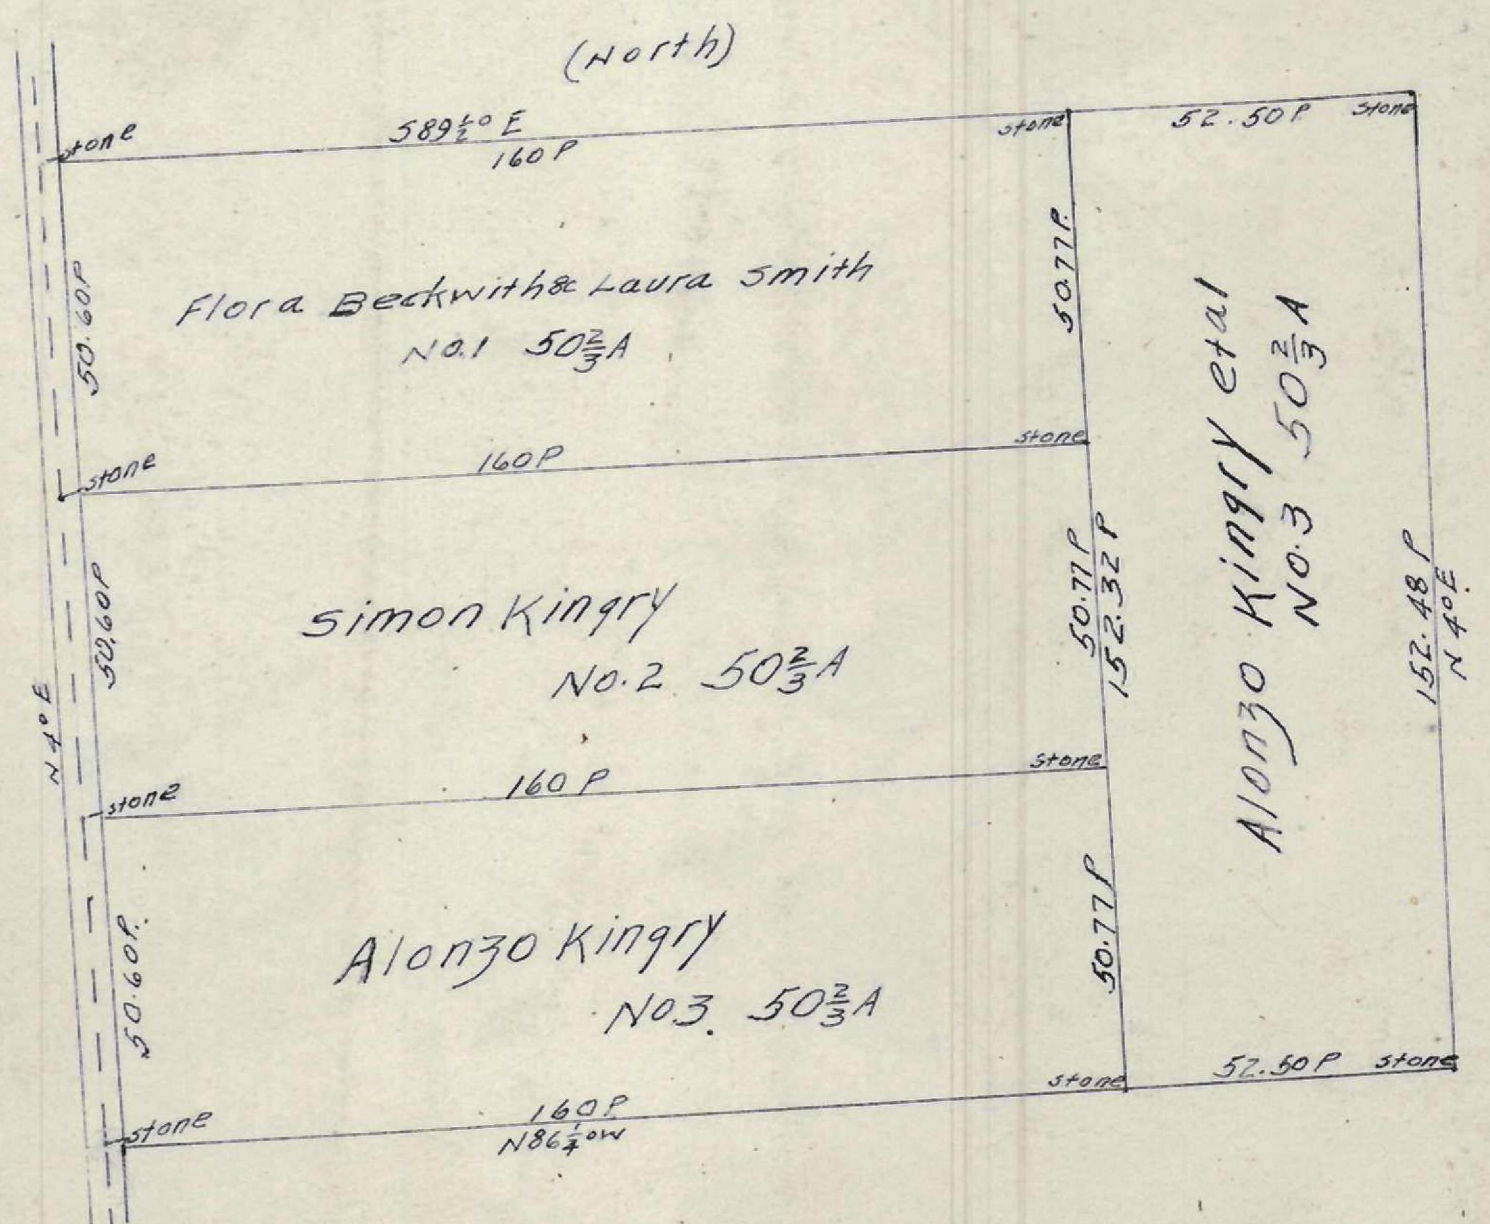

Jacob Borrer Partition 1856
Among Heirs

Subdivision of the Joseph Kingry farm
Jackson Township Franklin County Ohio
Part of Survey No. 1294 V.M.D.
Surveyed September 7th 1887 By G.S. Innis
Deputy County Surveyor

Part of the Land Partitioned among
the heirs of the late Henry Huffman deceased
Jackson Township Franklin County Ohio
Surveyed and Platted by Wm. Patterson
Deputy Surveyor Franklin County Ohio
June 1st 1860 Seal R. S. Patterson - W. H. C.

A. G. GRANT'S

BEULAH SUBD.

→ GROVE CITY 0.3 ←

Surveyed by E. F. Kinnear
D.C. Surveyor

COLUMBUS & HARRISBURGH PIKE 99'