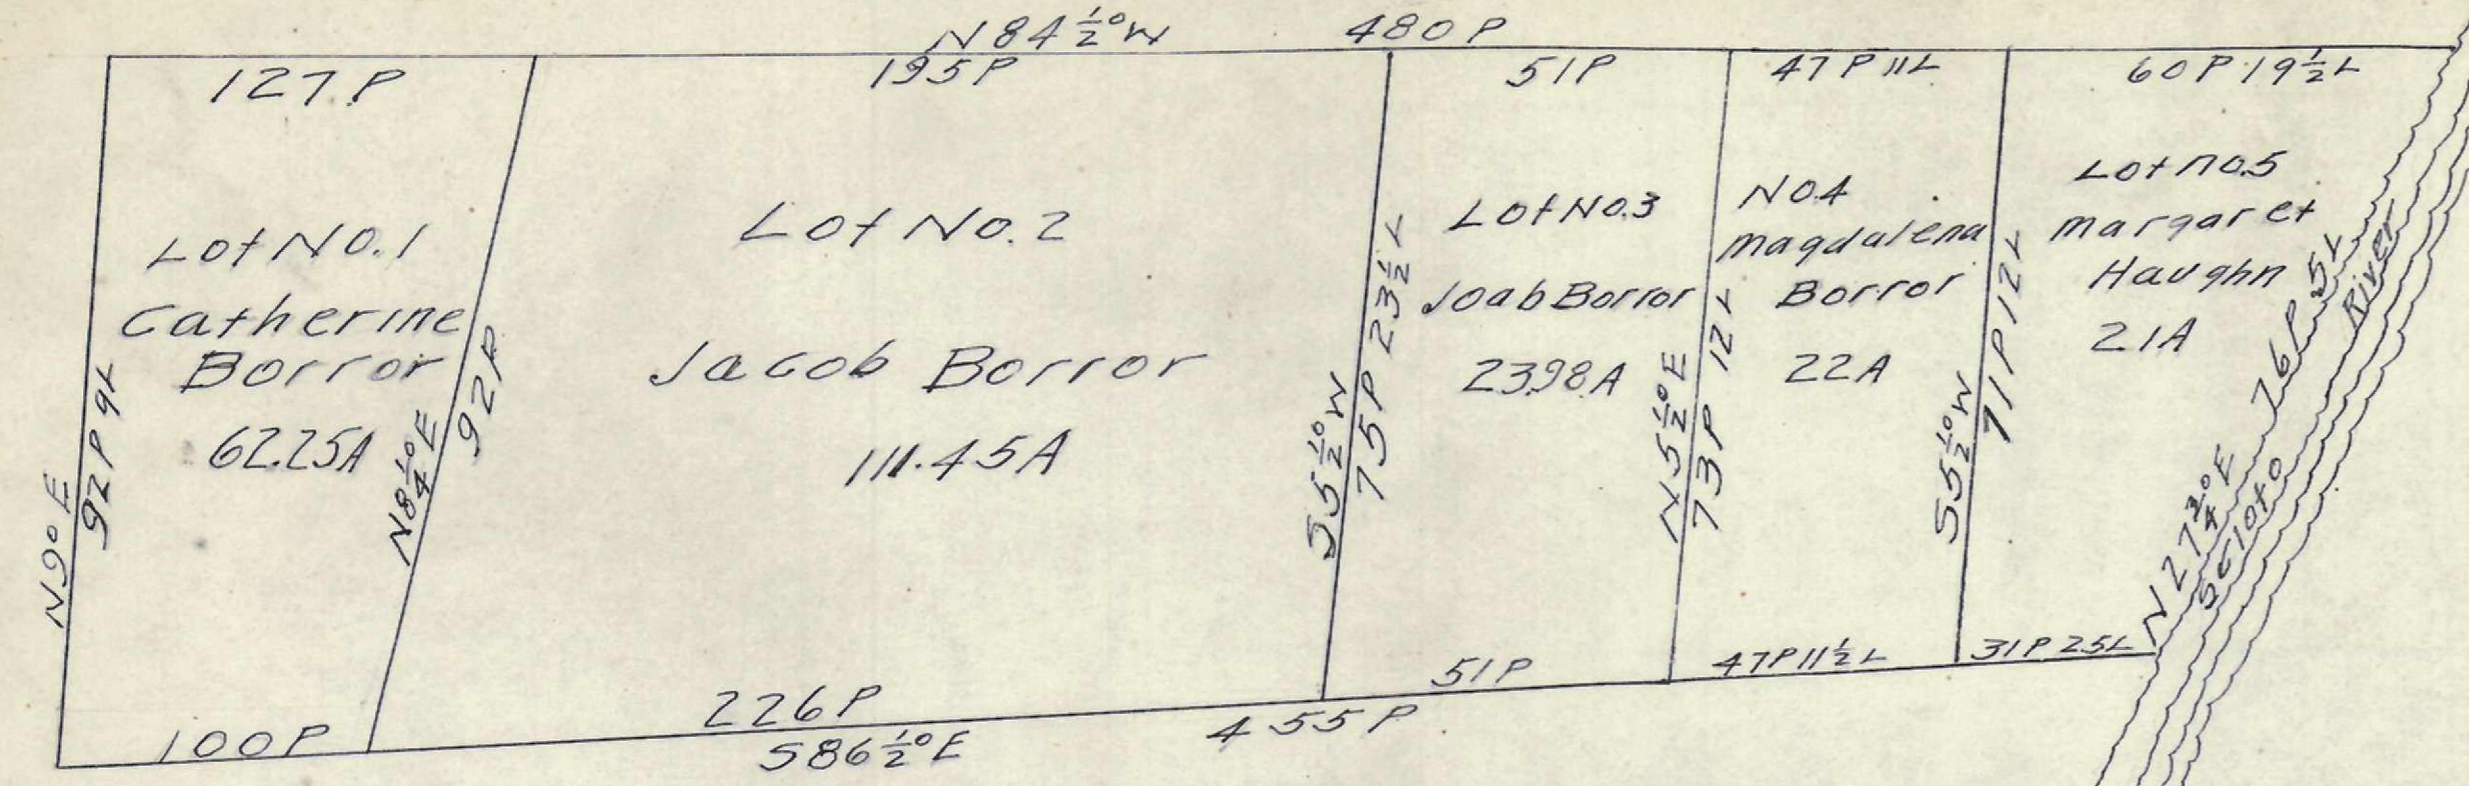

Jacob Borrer Partition 1856
Among Heirs

Subdivision of the Joseph Kingry farm
Jackson Township Franklin County Ohio
Part of Survey No. 1294 V.M.D.
Surveyed September 7th 1887 By G.S. Innis
Deputy County Surveyor

Part of the Land Partitioned among
the heirs of the late Henry Huffman deceased
Jackson Township Franklin County Ohio
Surveyed and Platted by Wm. Patterson
Deputy Surveyor Franklin County Ohio
June 1st 1860 Seal R. S. Patterson - W. H. C.

A. G. GRANT'S

BEULAH SUBD.

→ GROVE CITY 0.3 ←

Surveyed by E. F. Kinnear
D.C. Surveyor

COLUMBUS & HARRISBURGH PIKE 99'