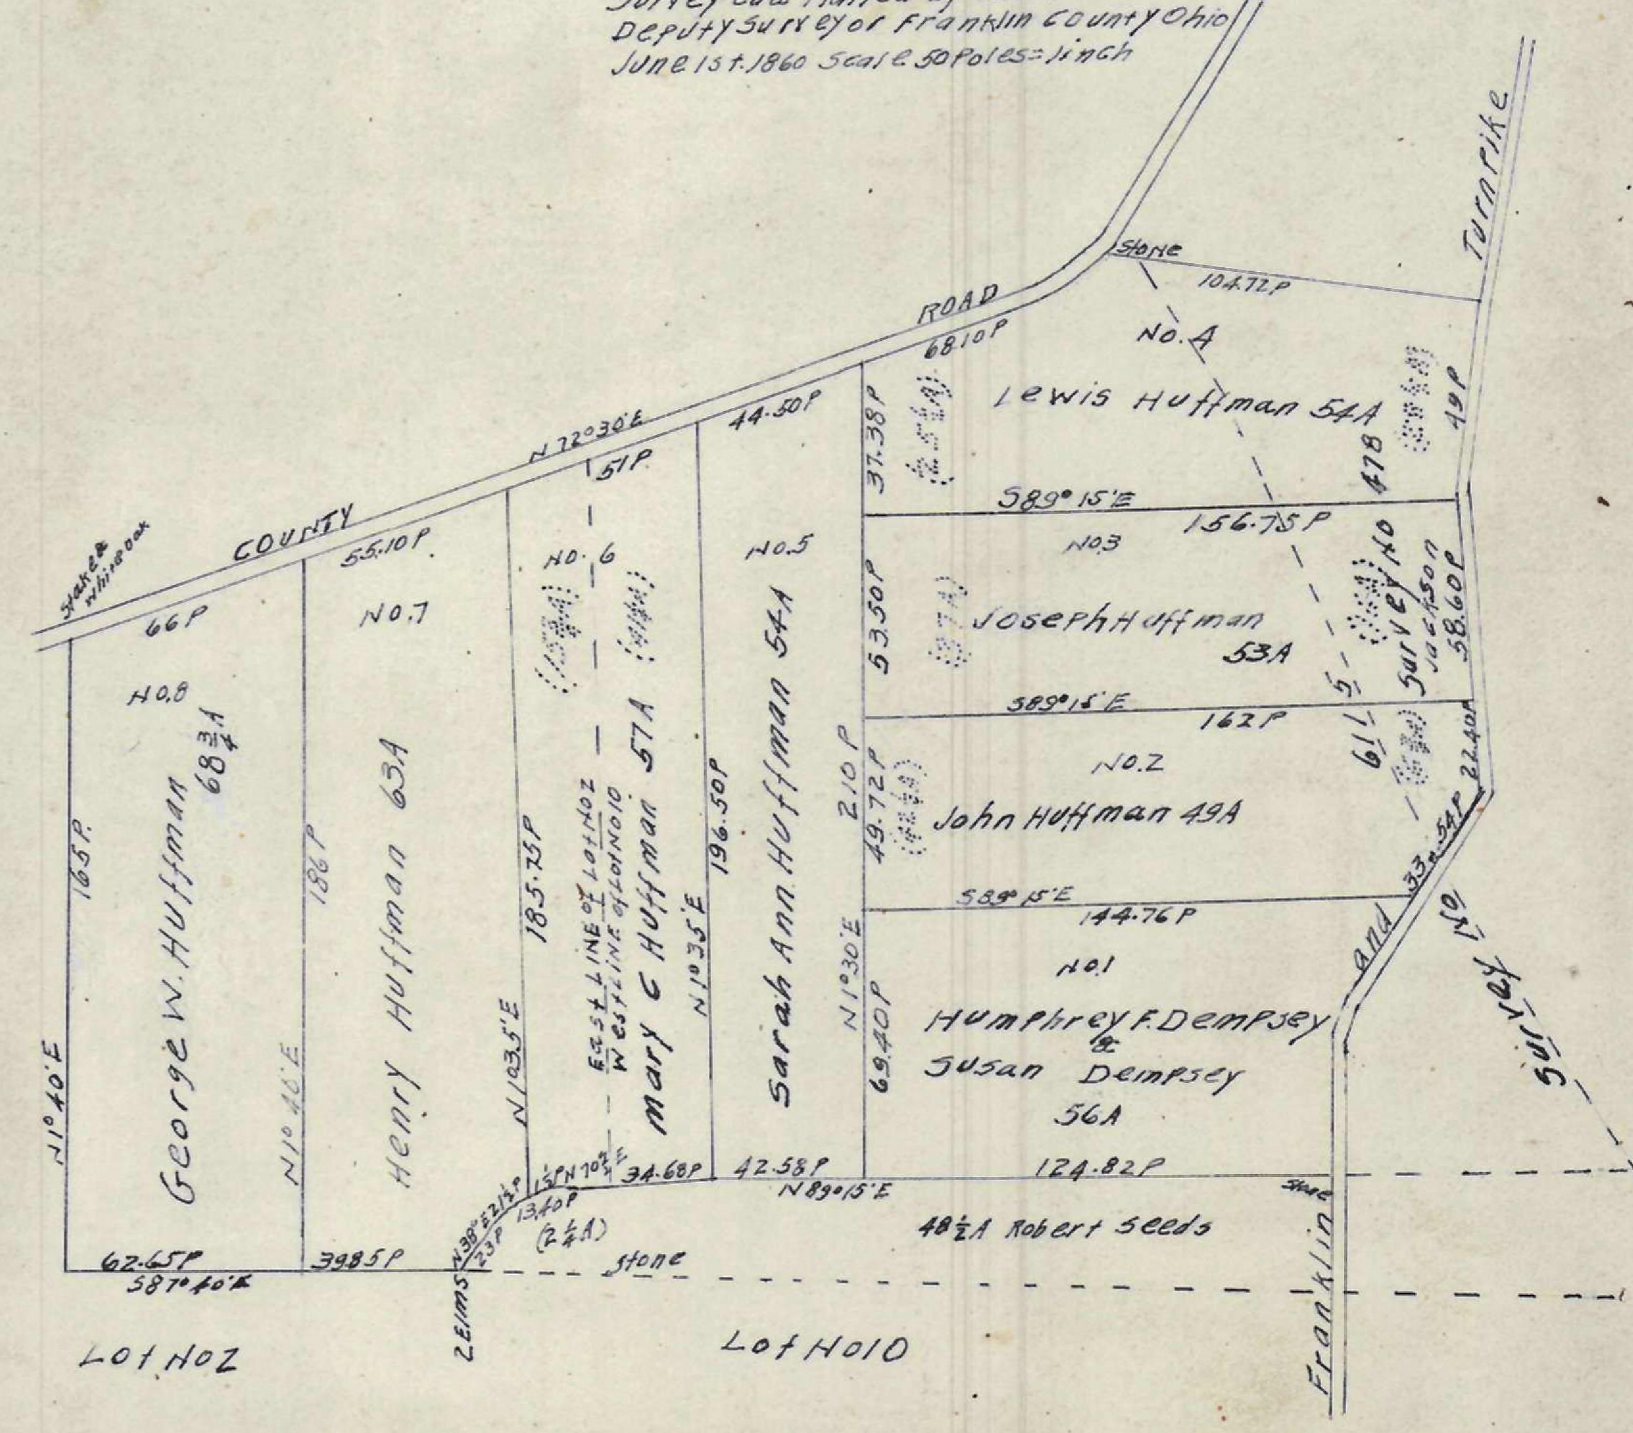

Jacob Borrer Partition 1856
Among Heirs

Subdivision of the Joseph Kingry farm
Jackson Township Franklin County Ohio
Part of Survey No. 1294 V.M.D.
Surveyed September 7th 1887 By G.S. Innis
Deputy County Surveyor

Part of the Land Partitioned among
the heirs of the late Henry Huffman deceased
Jackson Township Franklin County Ohio
Surveyed and Platted by Wm. Patterson
Deputy Surveyor Franklin County Ohio
June 1st 1860 Seal R. S. Patterson - W. H. C.

A. G. GRANT'S

BEULAH SUBD.

→ GROVE CITY 0.3 ←

Surveyed by E. F. Kinnear
D.C. Surveyor

COLUMBUS & HARRISBURGH PIKE 99'