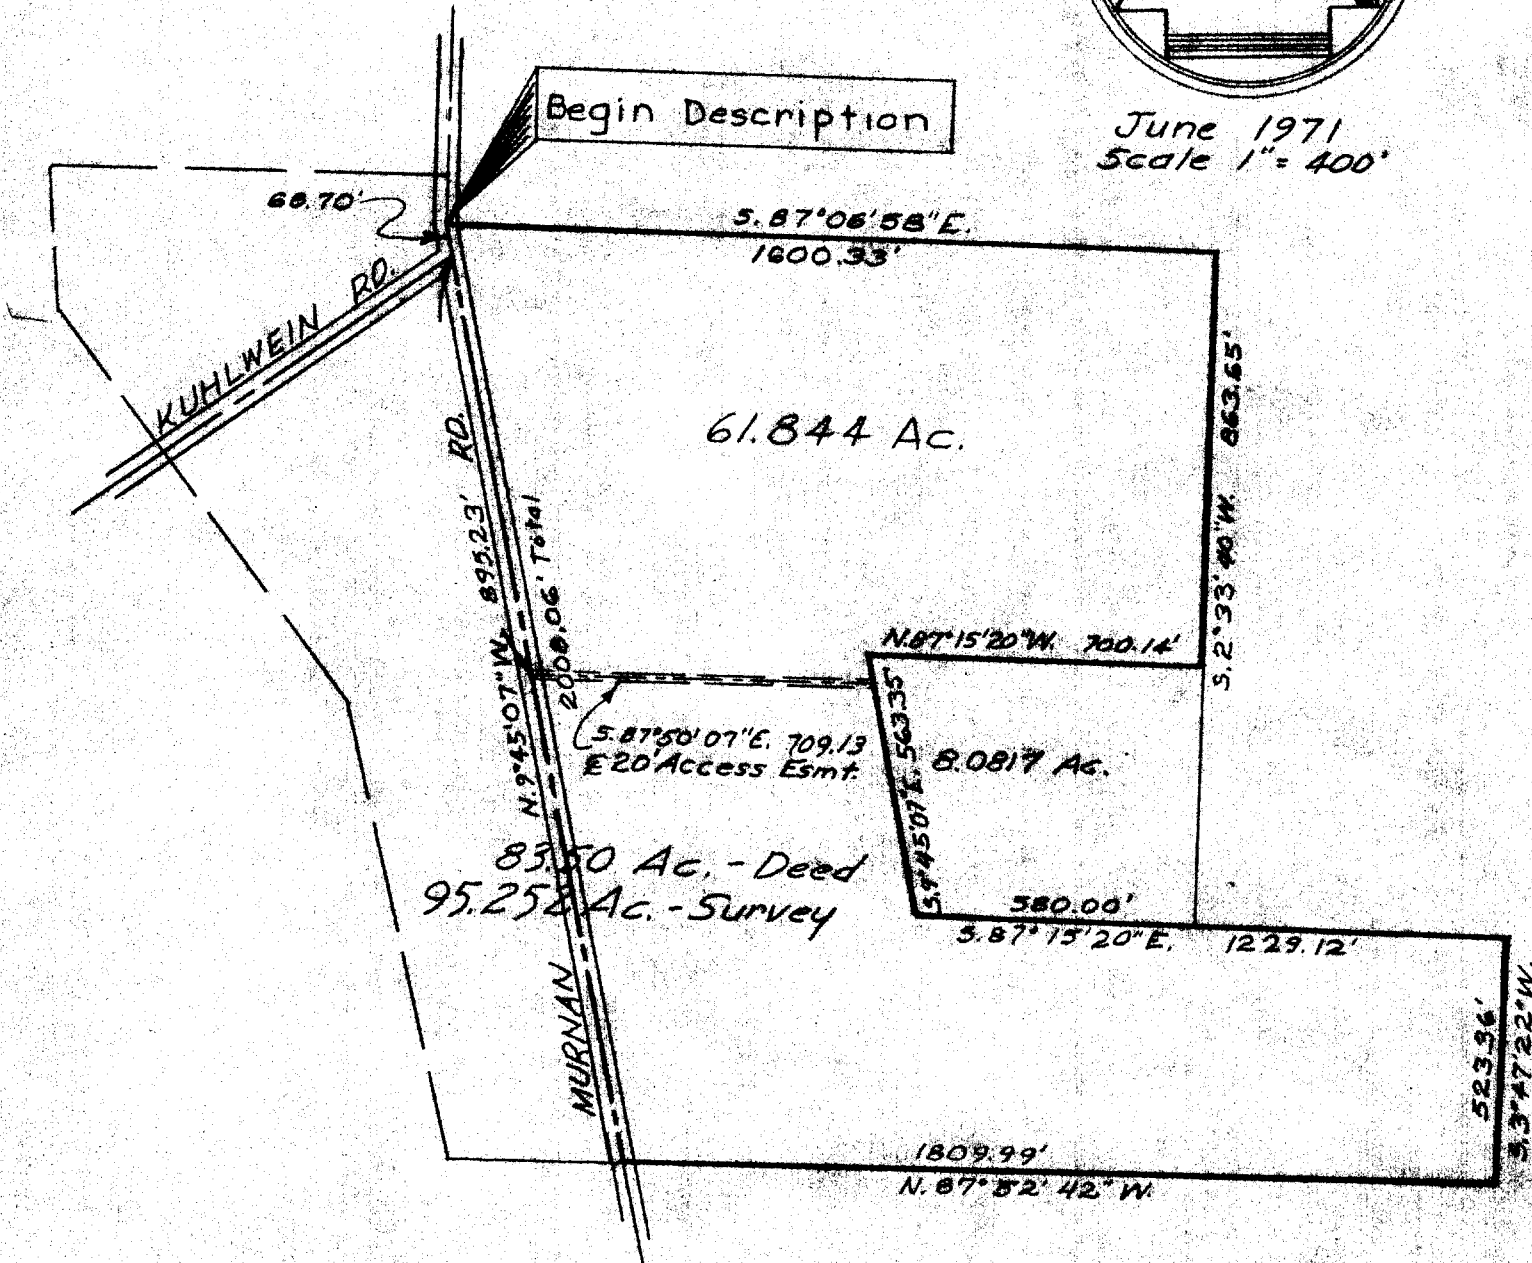

June 1971  
Scale 1" = 400'

Begin Description

PLAT SHOWING A 61.844 ACRE TRACT OUT OF AN 83.50 ACRE TRACT (DEED), SURVEY SHOWS 95.252 ACRES, SITUATED IN PRAIRIE TOWNSHIP, FRANKLIN COUNTY, OHIO.

for

DICK & SYLVIA D. CARLSON.