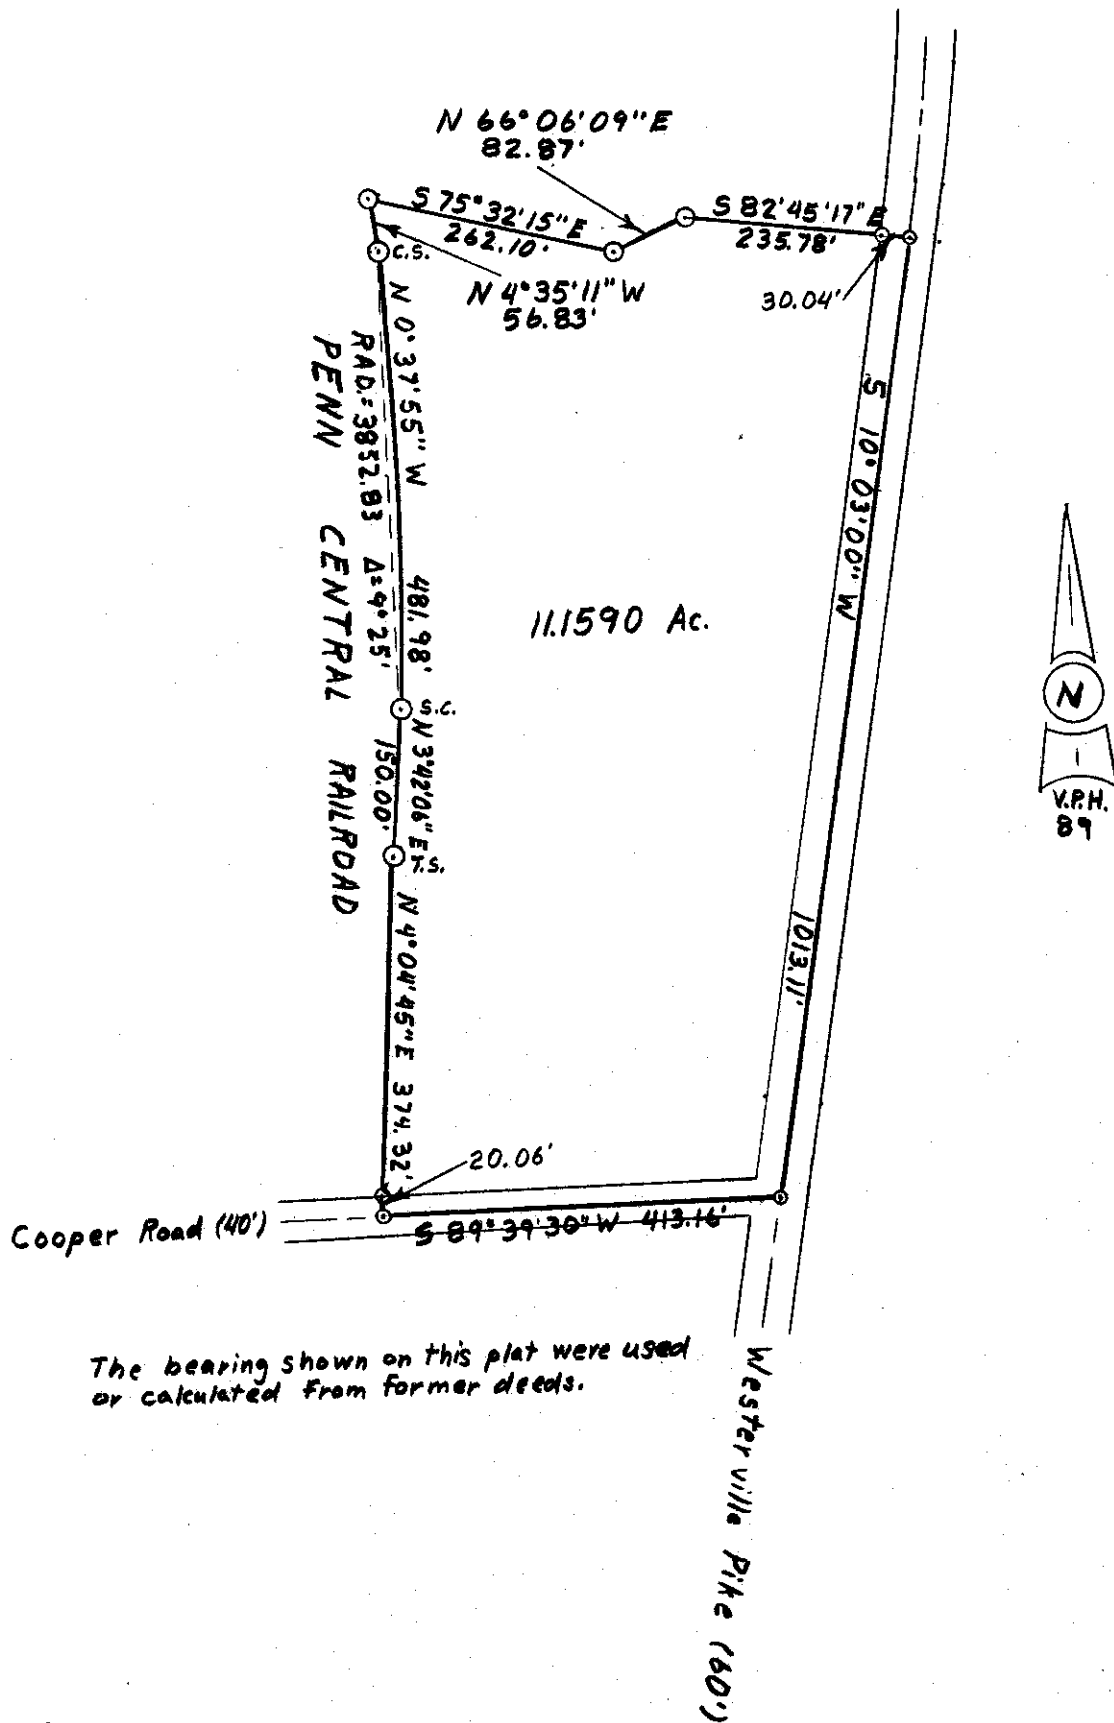

Harry L. Greene, Surveyor

2160 Tremont Center, Columbus, Ohio 43221

Plat showing 11.1590 acres, Blendon Township
Franklin County, Ohio.

PB. 3245 Page 295 Recorders Office, Franklin County, Ohio.
Scale 1" = 200' Date May 18, 1989

the above plat has been
witnesses