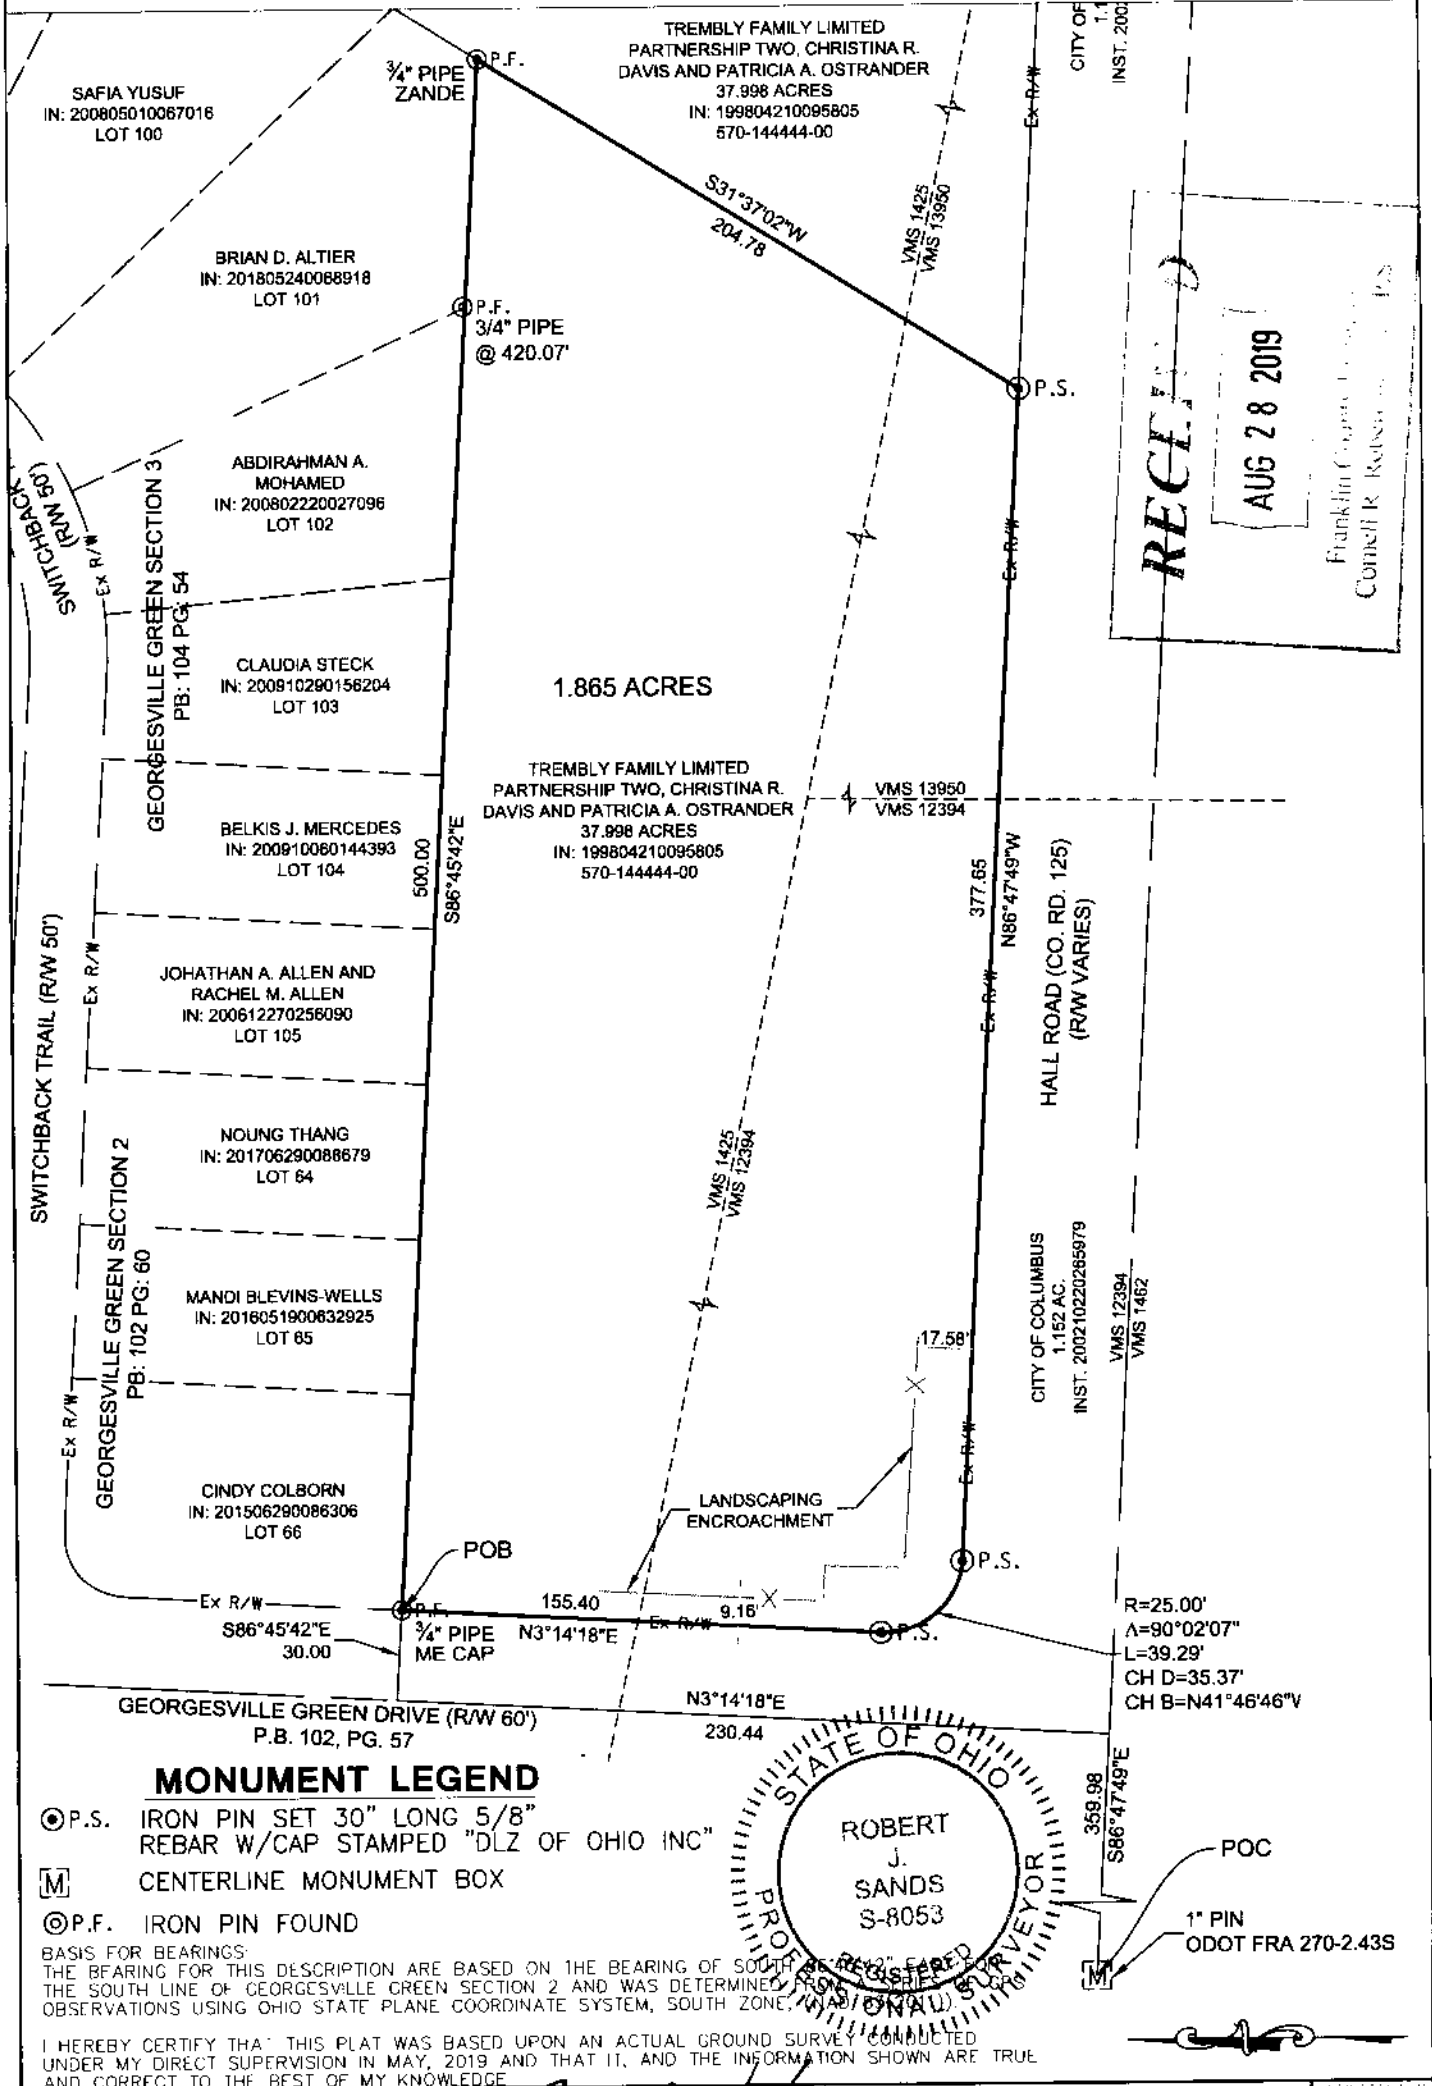

6121 Huntley Road - Columbus, Ohio 43229-1003
Ph.: (614) 888-0040 Fax: (614) 848-6712

TREMBLY FAMILY LIMITED PARTNERSHIP TWO

STATE OF OHIO, FRANKLIN COUNTY,
CITY OF COLUMBUS, VIRGINIA MILITARY
SURVEY NO. 1425, 12394 & 13950

1.865 ACRE TRACT

RECEIVED
AUG 28 2019
Franklin County Surveyor
Cornell R. Roberts, S-8053

MONUMENT LEGEND

- ⊙ P.S. IRON PIN SET 30" LONG 5/8" REBAR W/CAP STAMPED "DLZ OF OHIO INC"
- [M] CENTERLINE MONUMENT BOX
- ⊙ P.F. IRON PIN FOUND

BASIS FOR BEARINGS:
THE BEARING FOR THIS DESCRIPTION ARE BASED ON THE BEARING OF SOUTH AS RECORDED FROM THE SOUTH LINE OF GEORGESVILLE GREEN SECTION 2 AND WAS DETERMINED FROM THE OBSERVATIONS USING OHIO STATE PLANE COORDINATE SYSTEM, SOUTH ZONE.