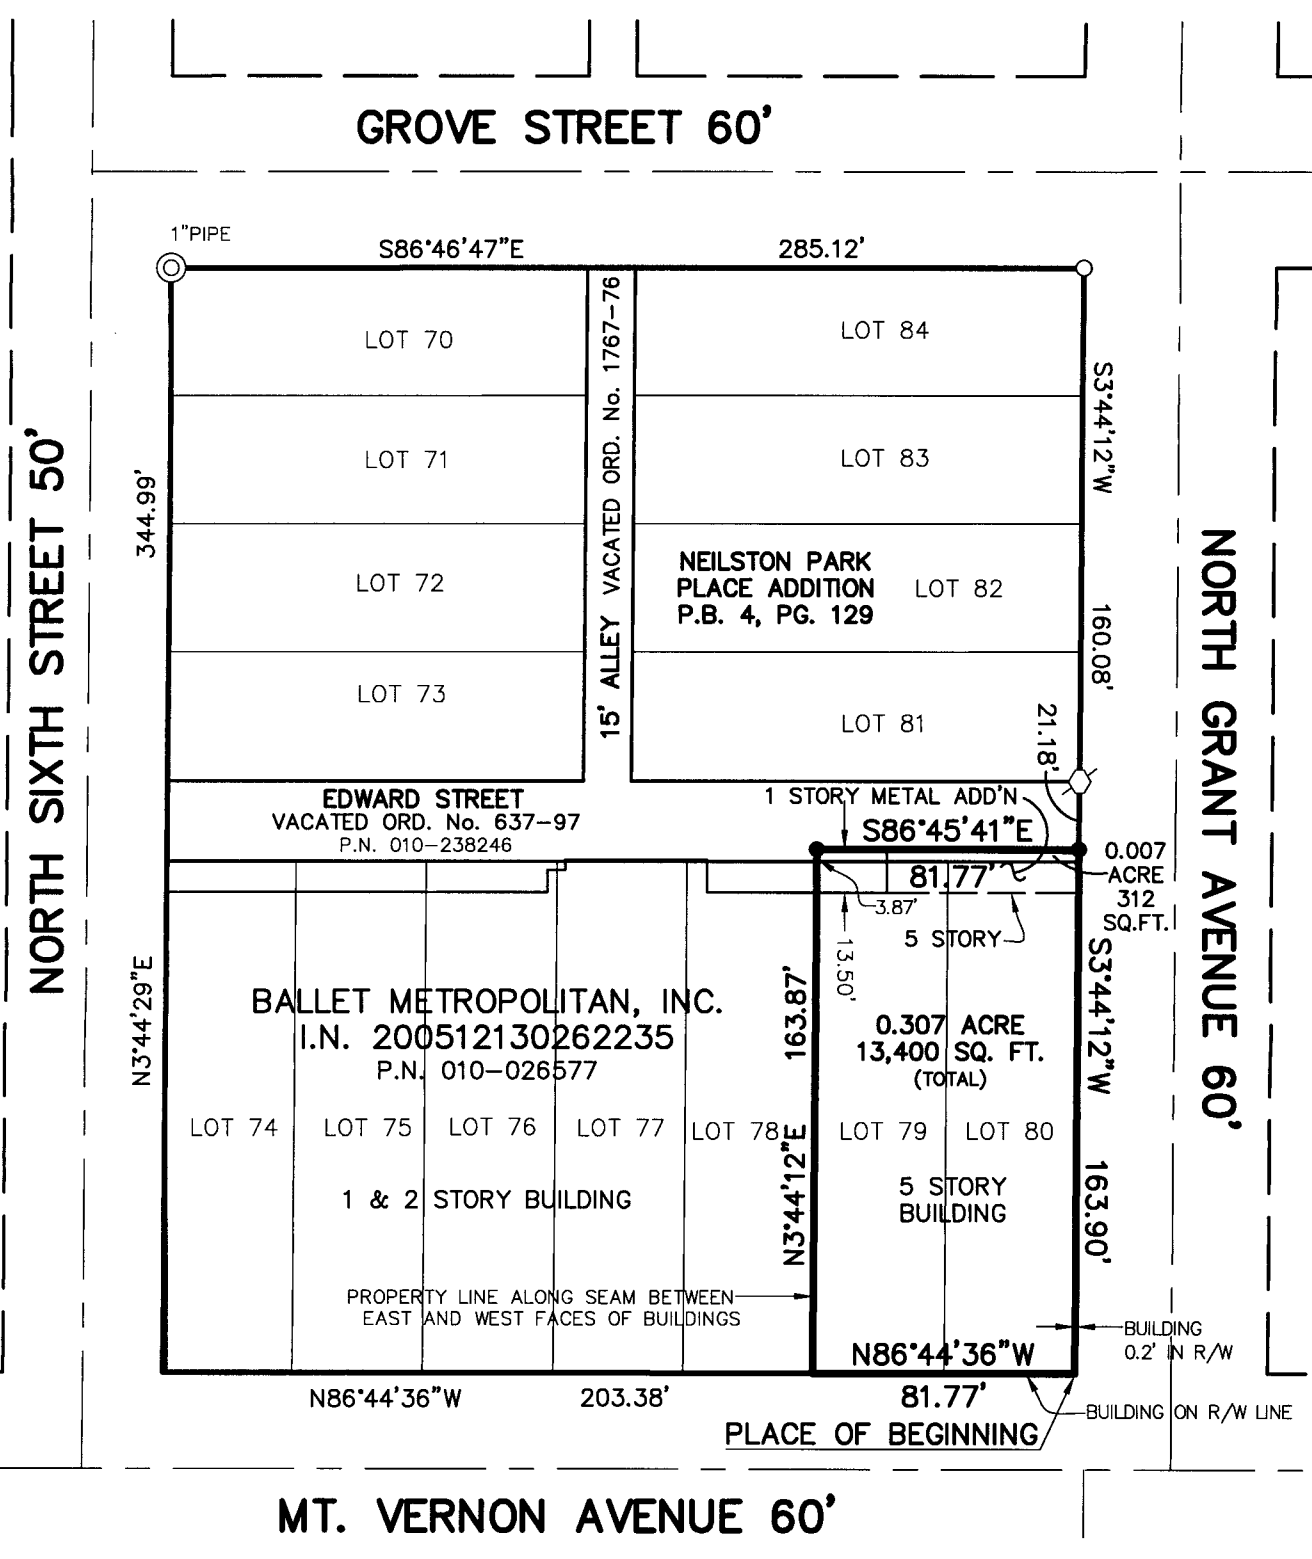

IBI GROUP
 635 Brooksedge Boulevard
 Westerville OH 43081 USA
 tel 614 818 4900 fax 614 818 4901
 ibigroup.com

PROPERTY SPLIT EXHIBIT
BALLET METROPOLITAN
MT. VERNON AVENUE
COLUMBUS, OHIO

STATE OF OHIO, COUNTY OF FRANKLIN, CITY OF COLUMBUS

LEGEND

- ⊙ IRON PIN FOUND (AS NOTED)
- MAG NAIL SET
- MAG NAIL FOUND

BEARING REFERENCE

BEARINGS HEREIN ARE BASED ON GPS OBSERVATIONS UTILIZING THE OHIO STATE PLANE COORDINATE SYSTEM, SOUTH ZONE, NAD 83 (2011).

0.300 ACRE	010-026577	13,088 SQ. FT.
0.007 ACRE	010-238246	312 SQ. FT.
0.307 ACRE (TOTAL)		13,400 TOTAL SQ. FT.

Robert Wynd
 REGISTERED SURVEYOR NO. 6872

6/26/15
 DATE

REVISED 6-26-15