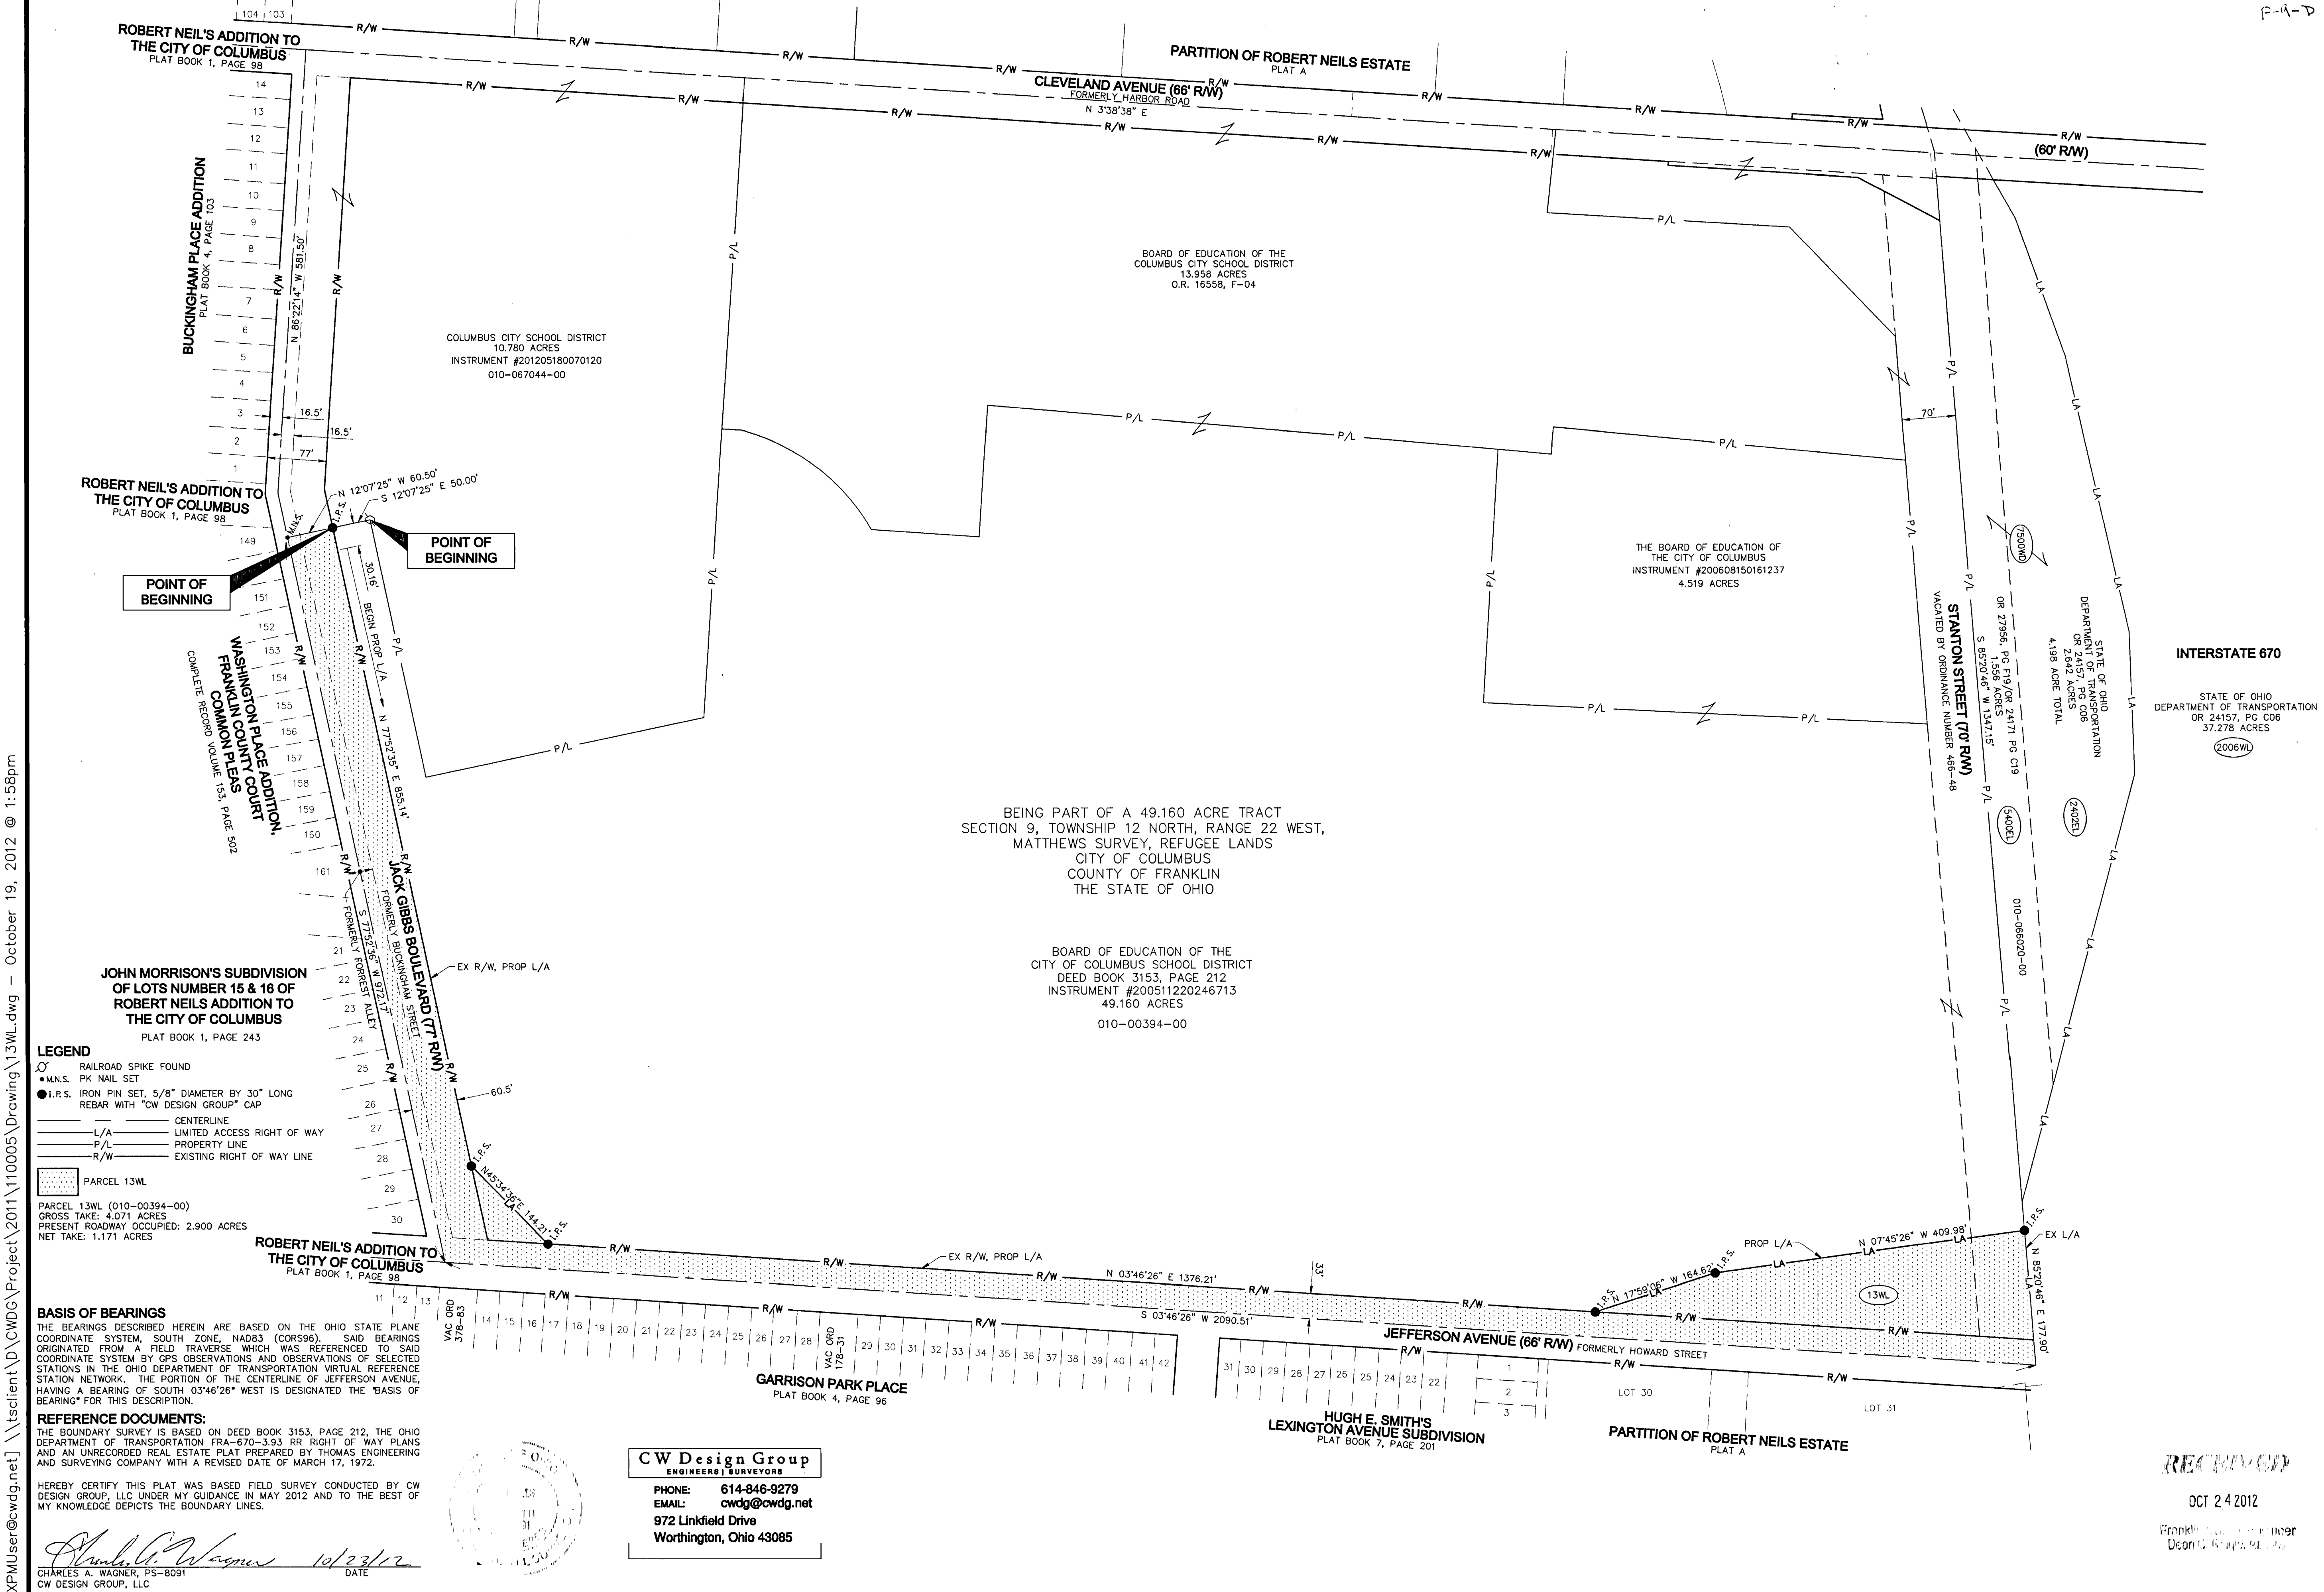

P-1-D

[XPMUser@cwgd.net] \\tsclient\CDWG\Project\2011\110005\Drawing\13WL.dwg - October 19, 2012 @ 1:58pm