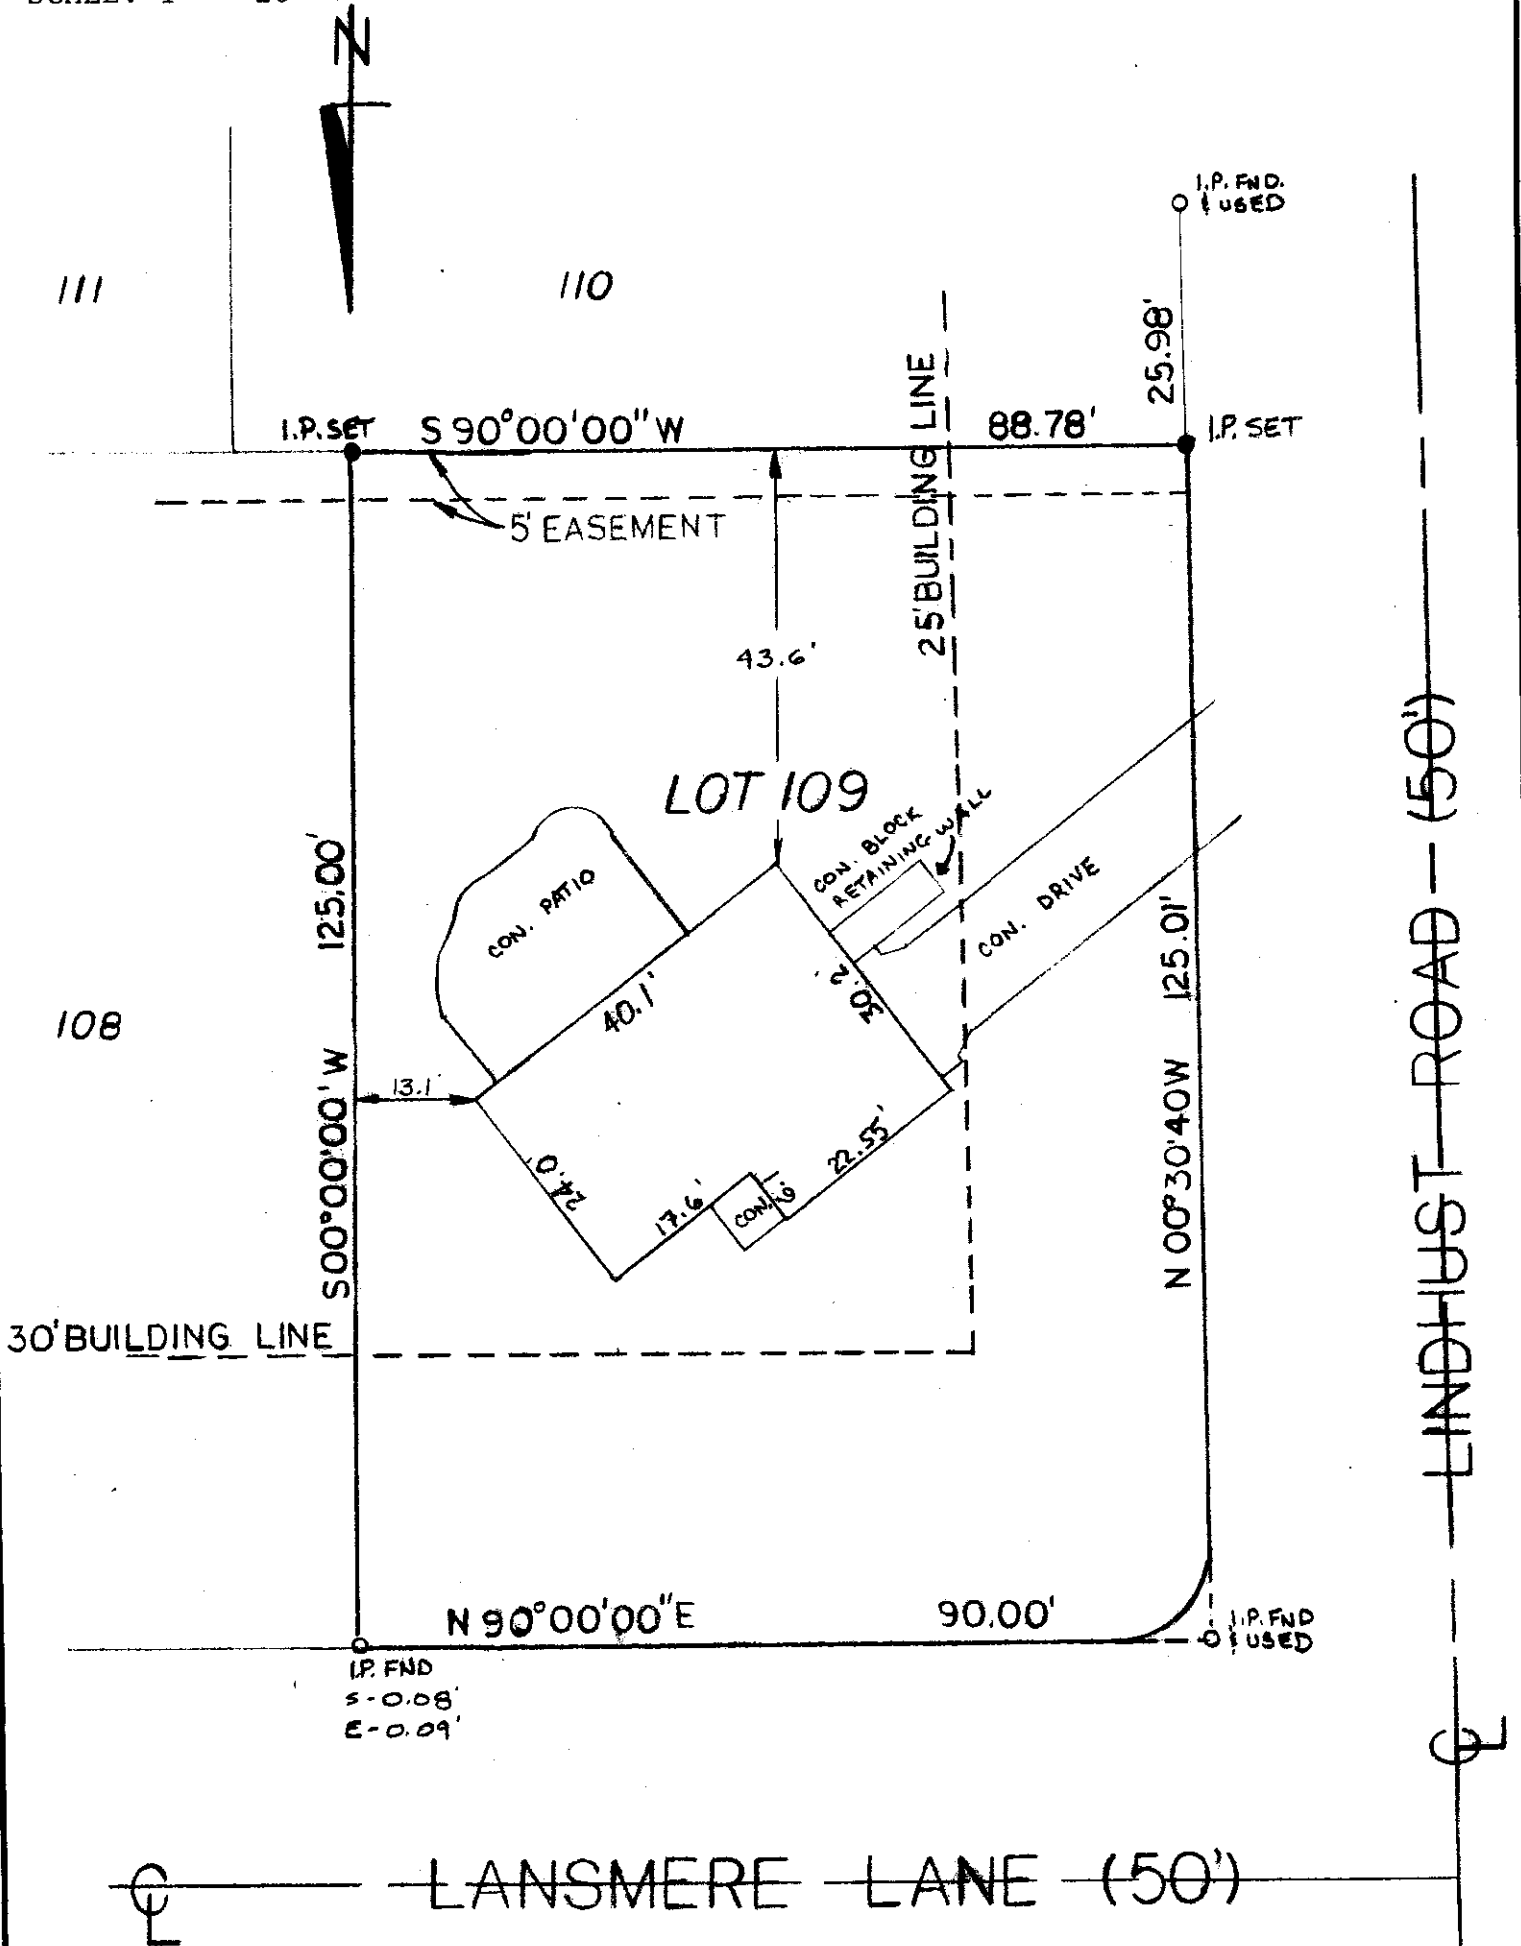

HARRY L. GREENE, ENGINEERING & SURVEYING

2122 Tremont Center, Columbus, OH. 43221

PLAT SHOWING BOUNDARY AND HOUSE LOCATION OF LOT 109, GREENFIELD ESTATES, CITY OF COLUMBUS, OHIO.

FOR : BARBARA SOBALA

SCALE: 1" = 20'

JULY 8, 1993

Charles A. Rolling
 CHARLES A. ROLLING
 REG. SURVEYOR NO. 5569