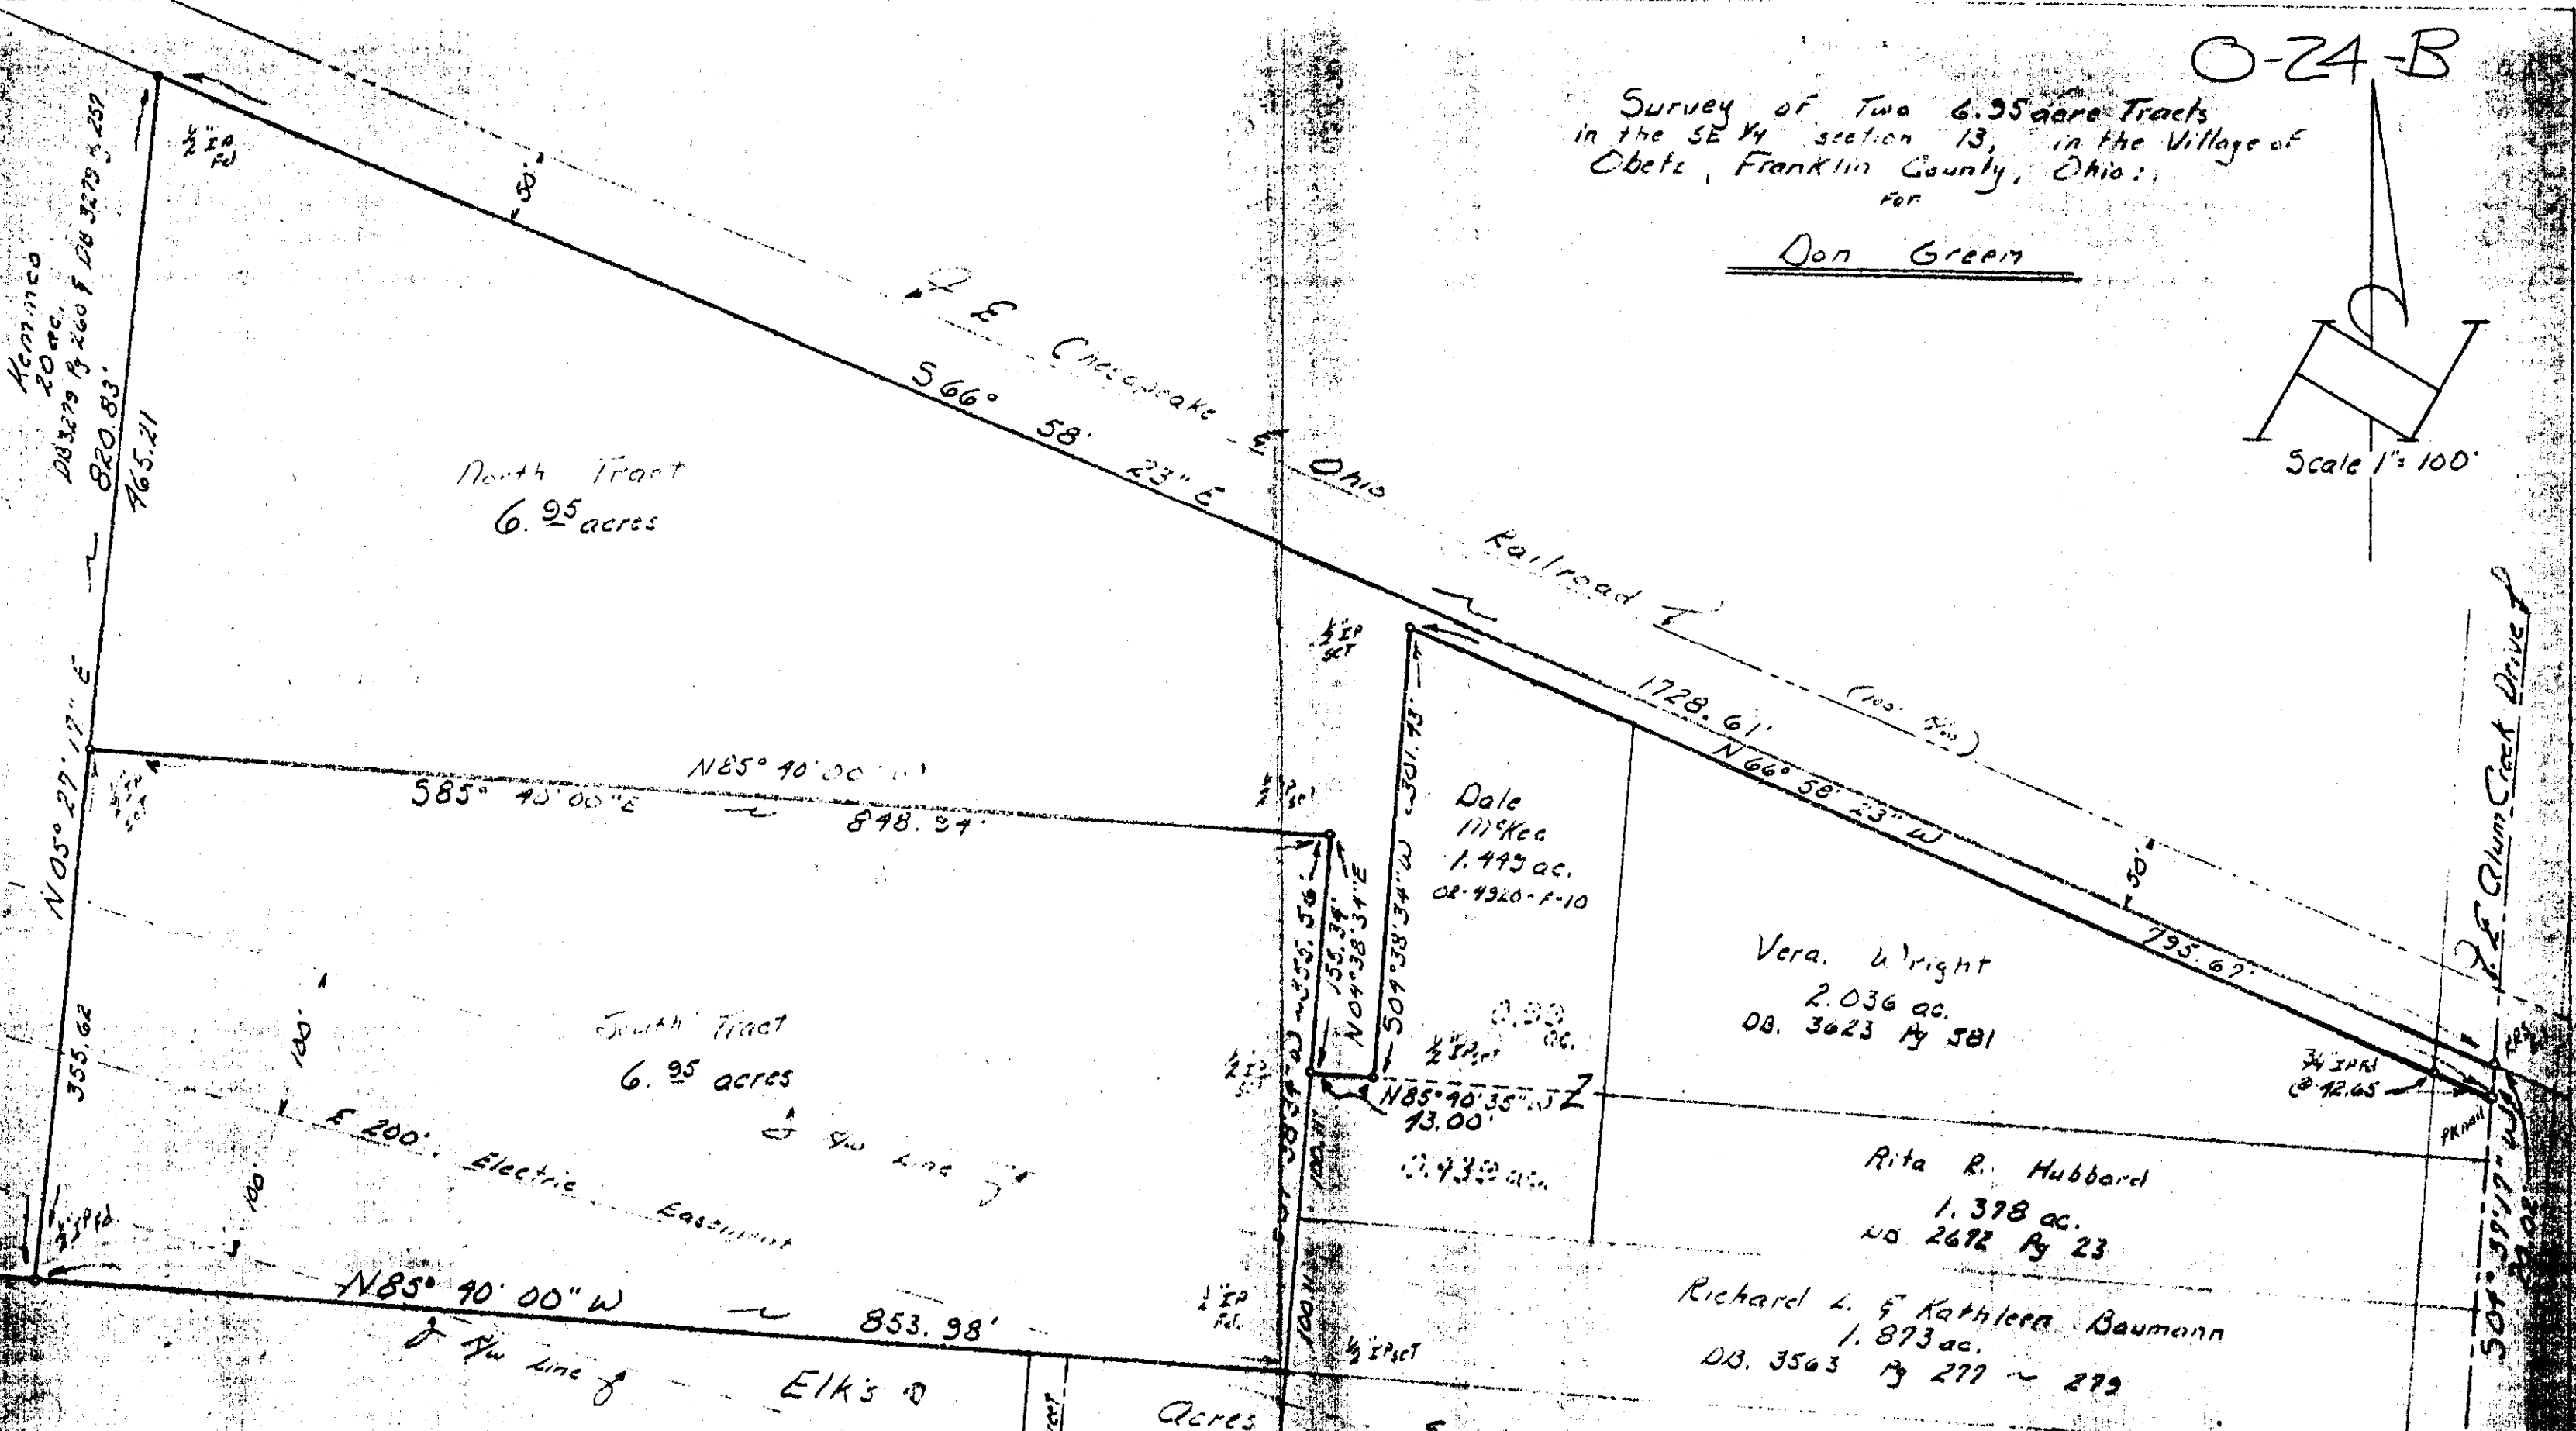

C-24-B

Survey of Two 6.95-acre Tracts
in the SE 1/4 section 13, in the Village of
Obetz, Franklin County, Ohio:
for

Don Green

Scale 1" = 100'

Louis F Haines

354 Kessler Street
Groveport, Ohio 43125
Phone 837-2181

I HEREBY CERTIFY THE PLAT SHOWN HEREON
IS CORRECT AS SURVEYED BY US.

DATE: Dec 15, 1965

SIGNED: Louis F. Haines