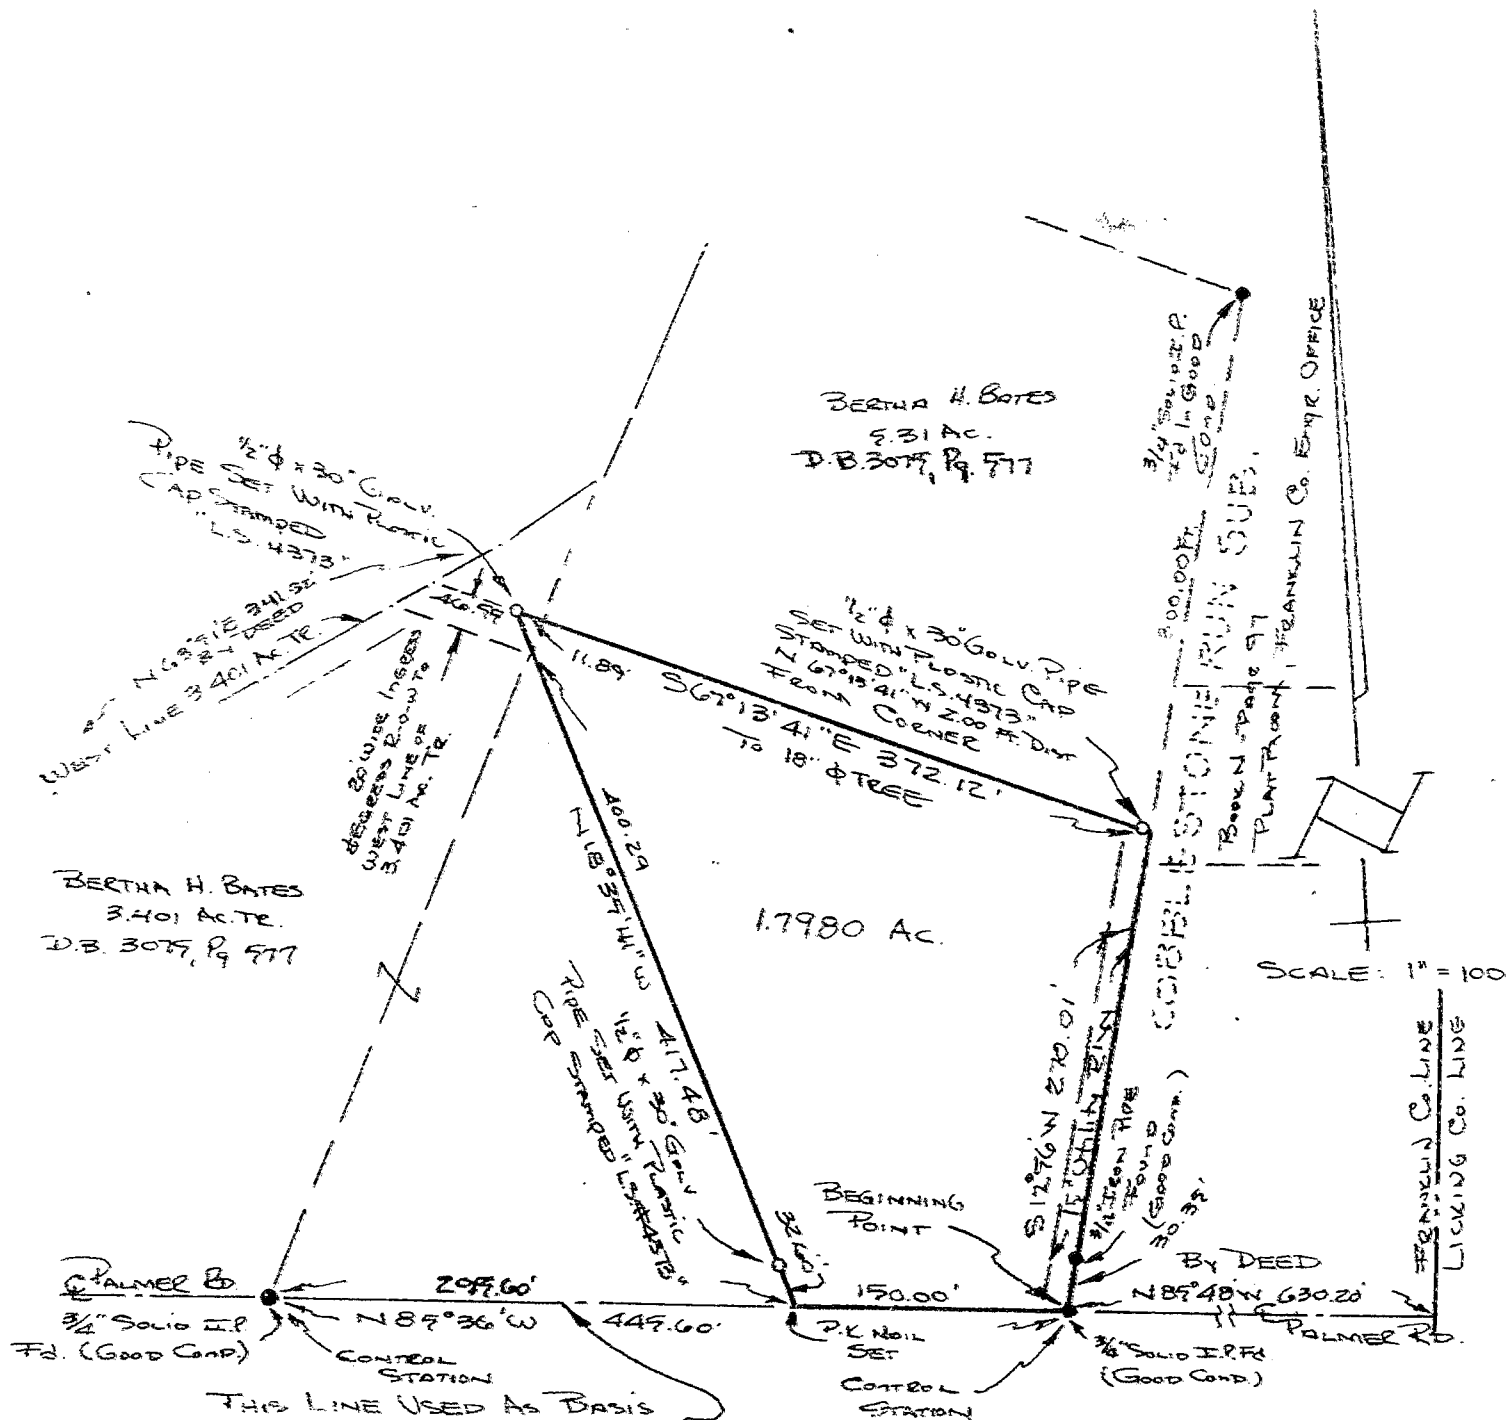

18667795

LEGEND

- INDICATES IRON PIN FOUND
- INDICATES IRON PIN SET
- 1/2" x 30" GALV IRON PIPE
- P.K. NAIL SET - 1 1/2" LONG

H-901-0