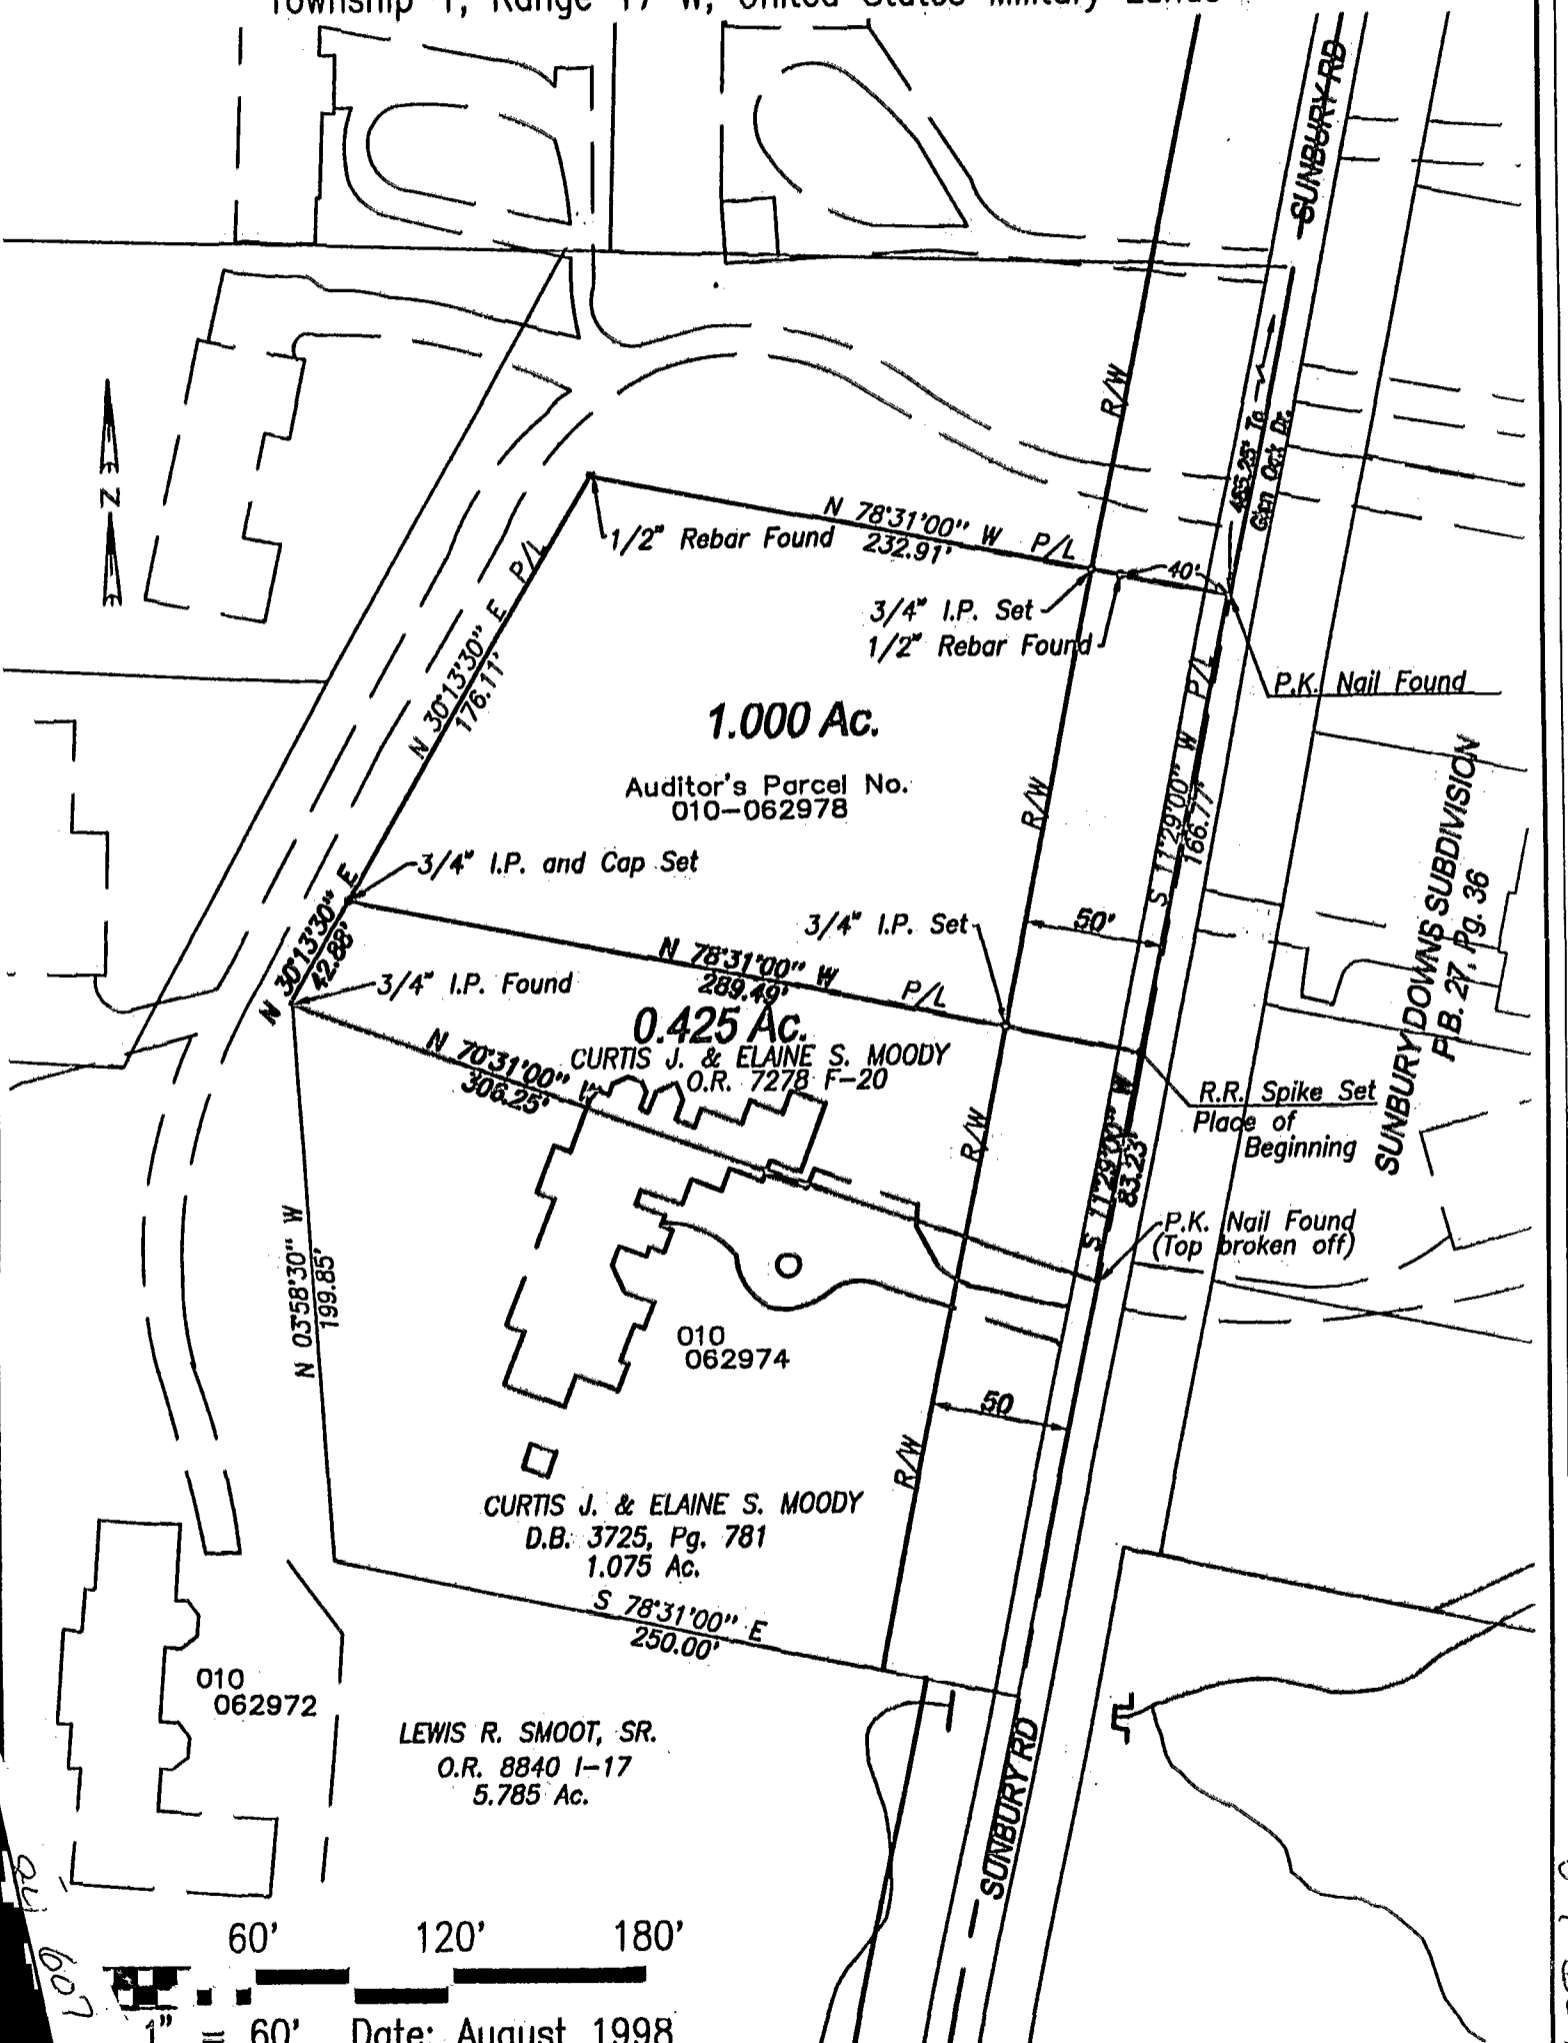

PLAT OF 0.425 ACRE OUTLOT

Located in the City of Columbus, County of Franklin,
and State of Ohio, Quarter Township 2,
Township 1, Range 17 W, United States Military Lands

60' 120' 180'

1" = 60' Date: August 1998

Bearing:
based on the centerline of Sunbury
South 11°29'00" West, by deed of
7278 F-20

I certify that the foregoing plat
is from an actual survey
Alden M. McGee 8-27-98
Alden M. McGee, Registered Surveyor 5679