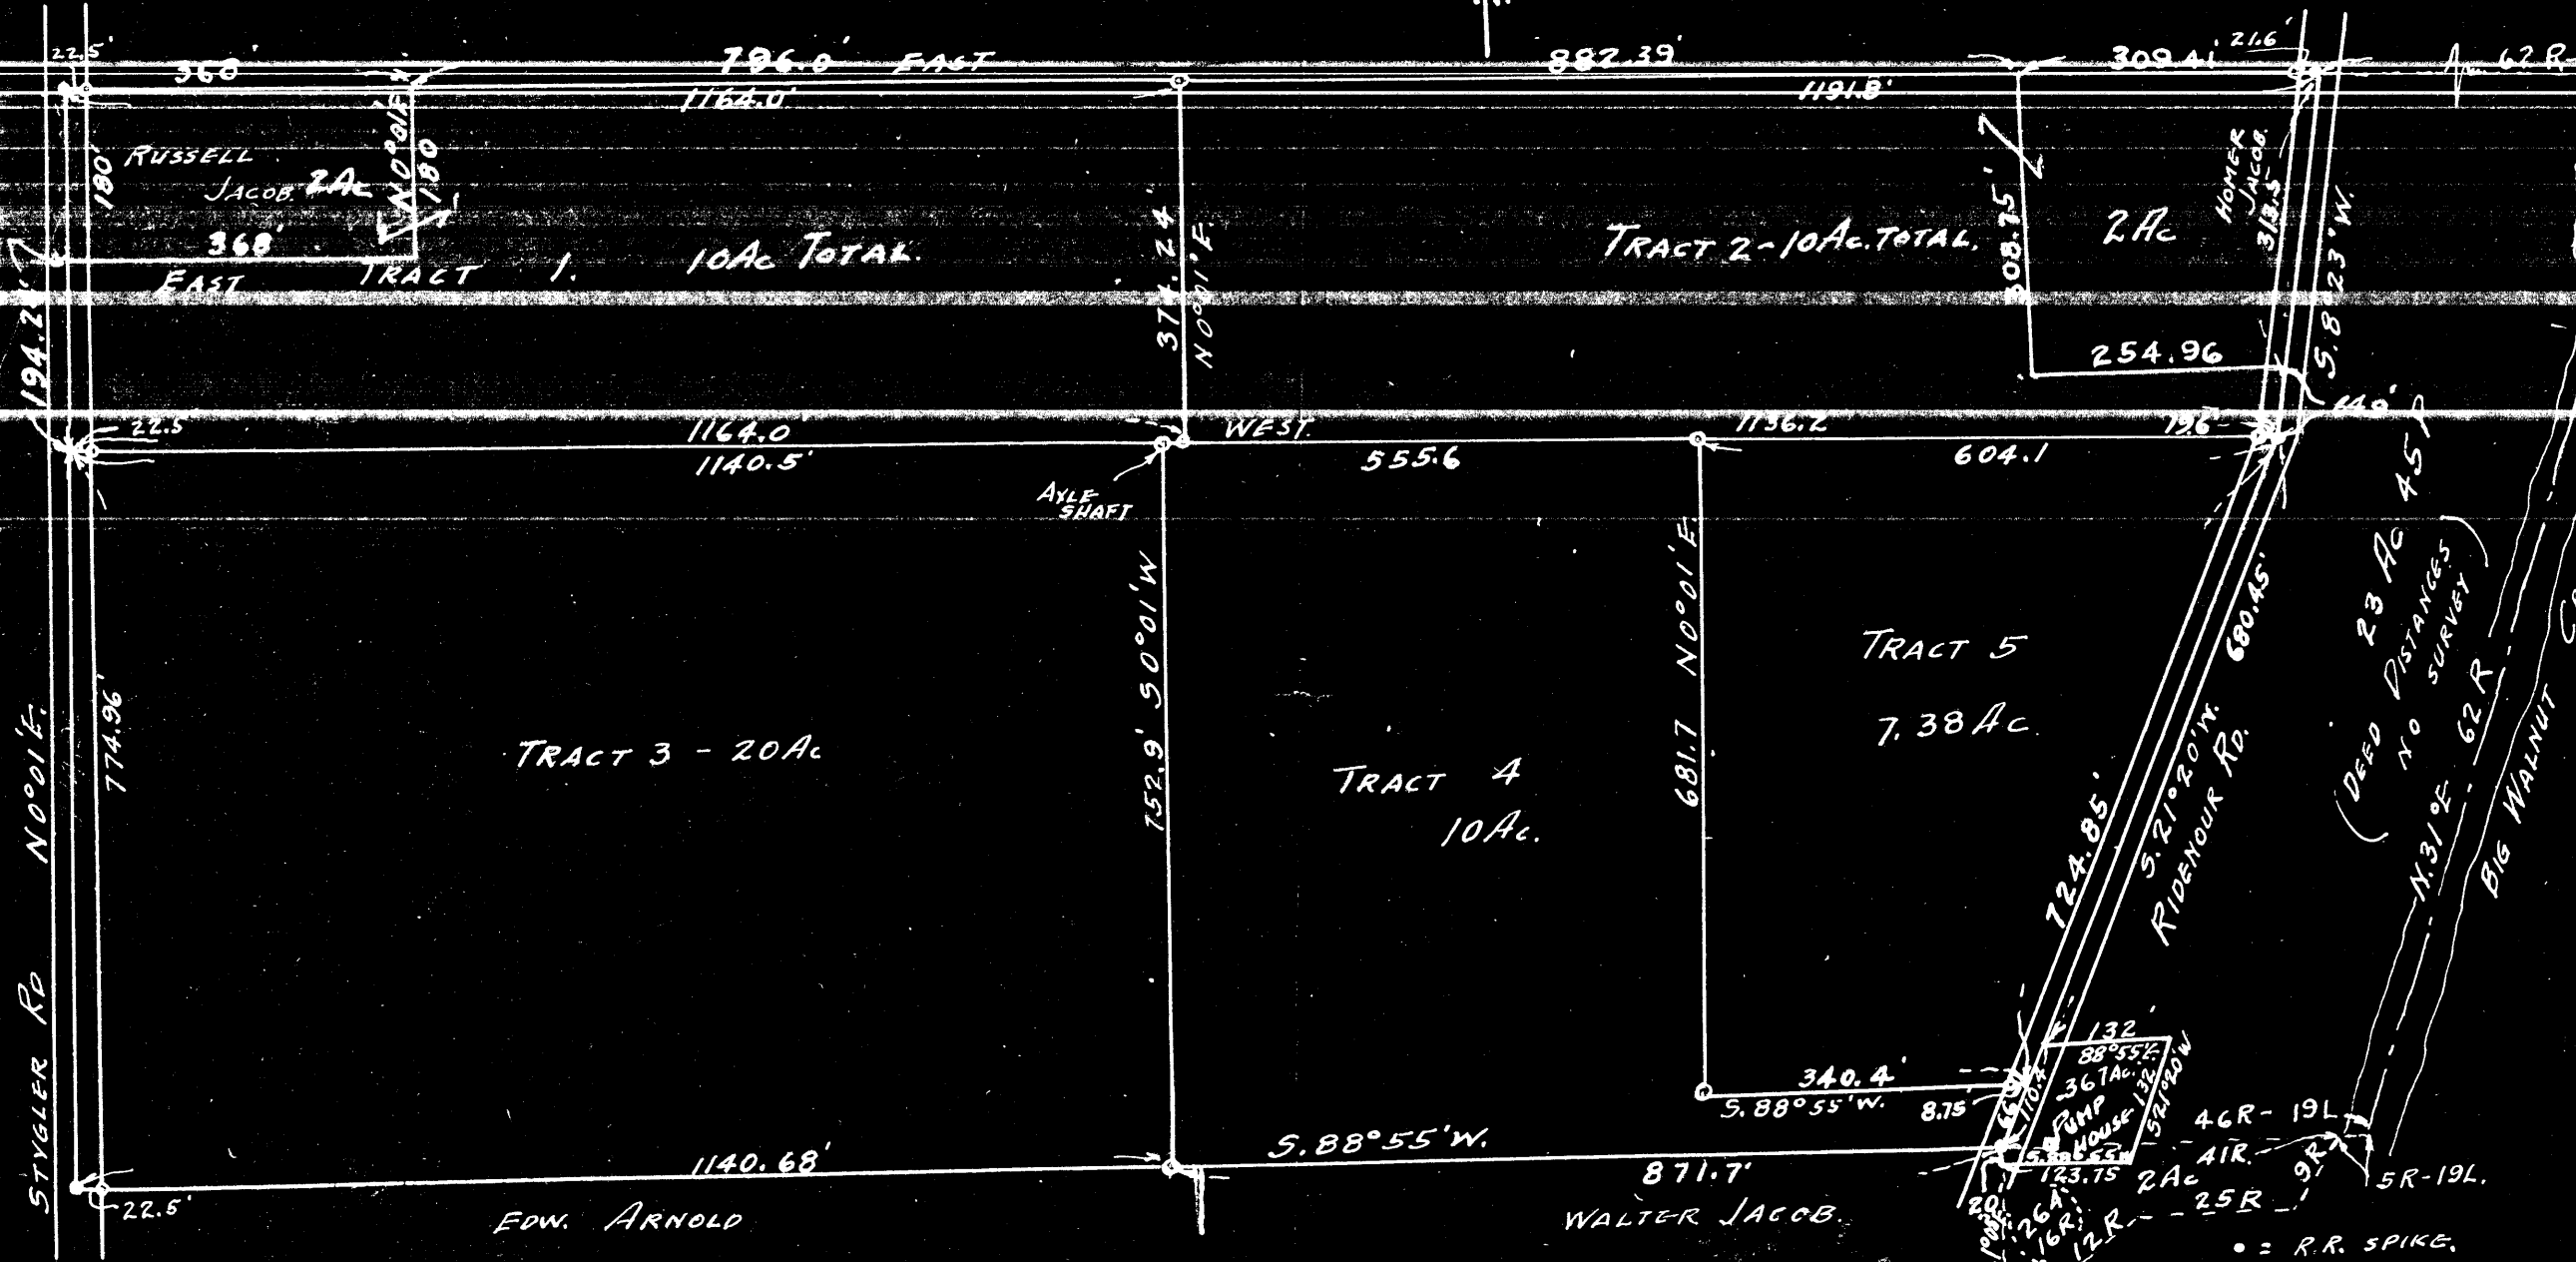

BARBARA KIDD. N.

SURVEY OF WEST PART OF FRED JACOB FARM. DATE JUNE-JULY 1944.
 SCALE 1" = 200'. LOCATED IN R. 17, TP. 1, SEG. 1, MIFFLIN TWP.
 FRANKLIN CO. PA.