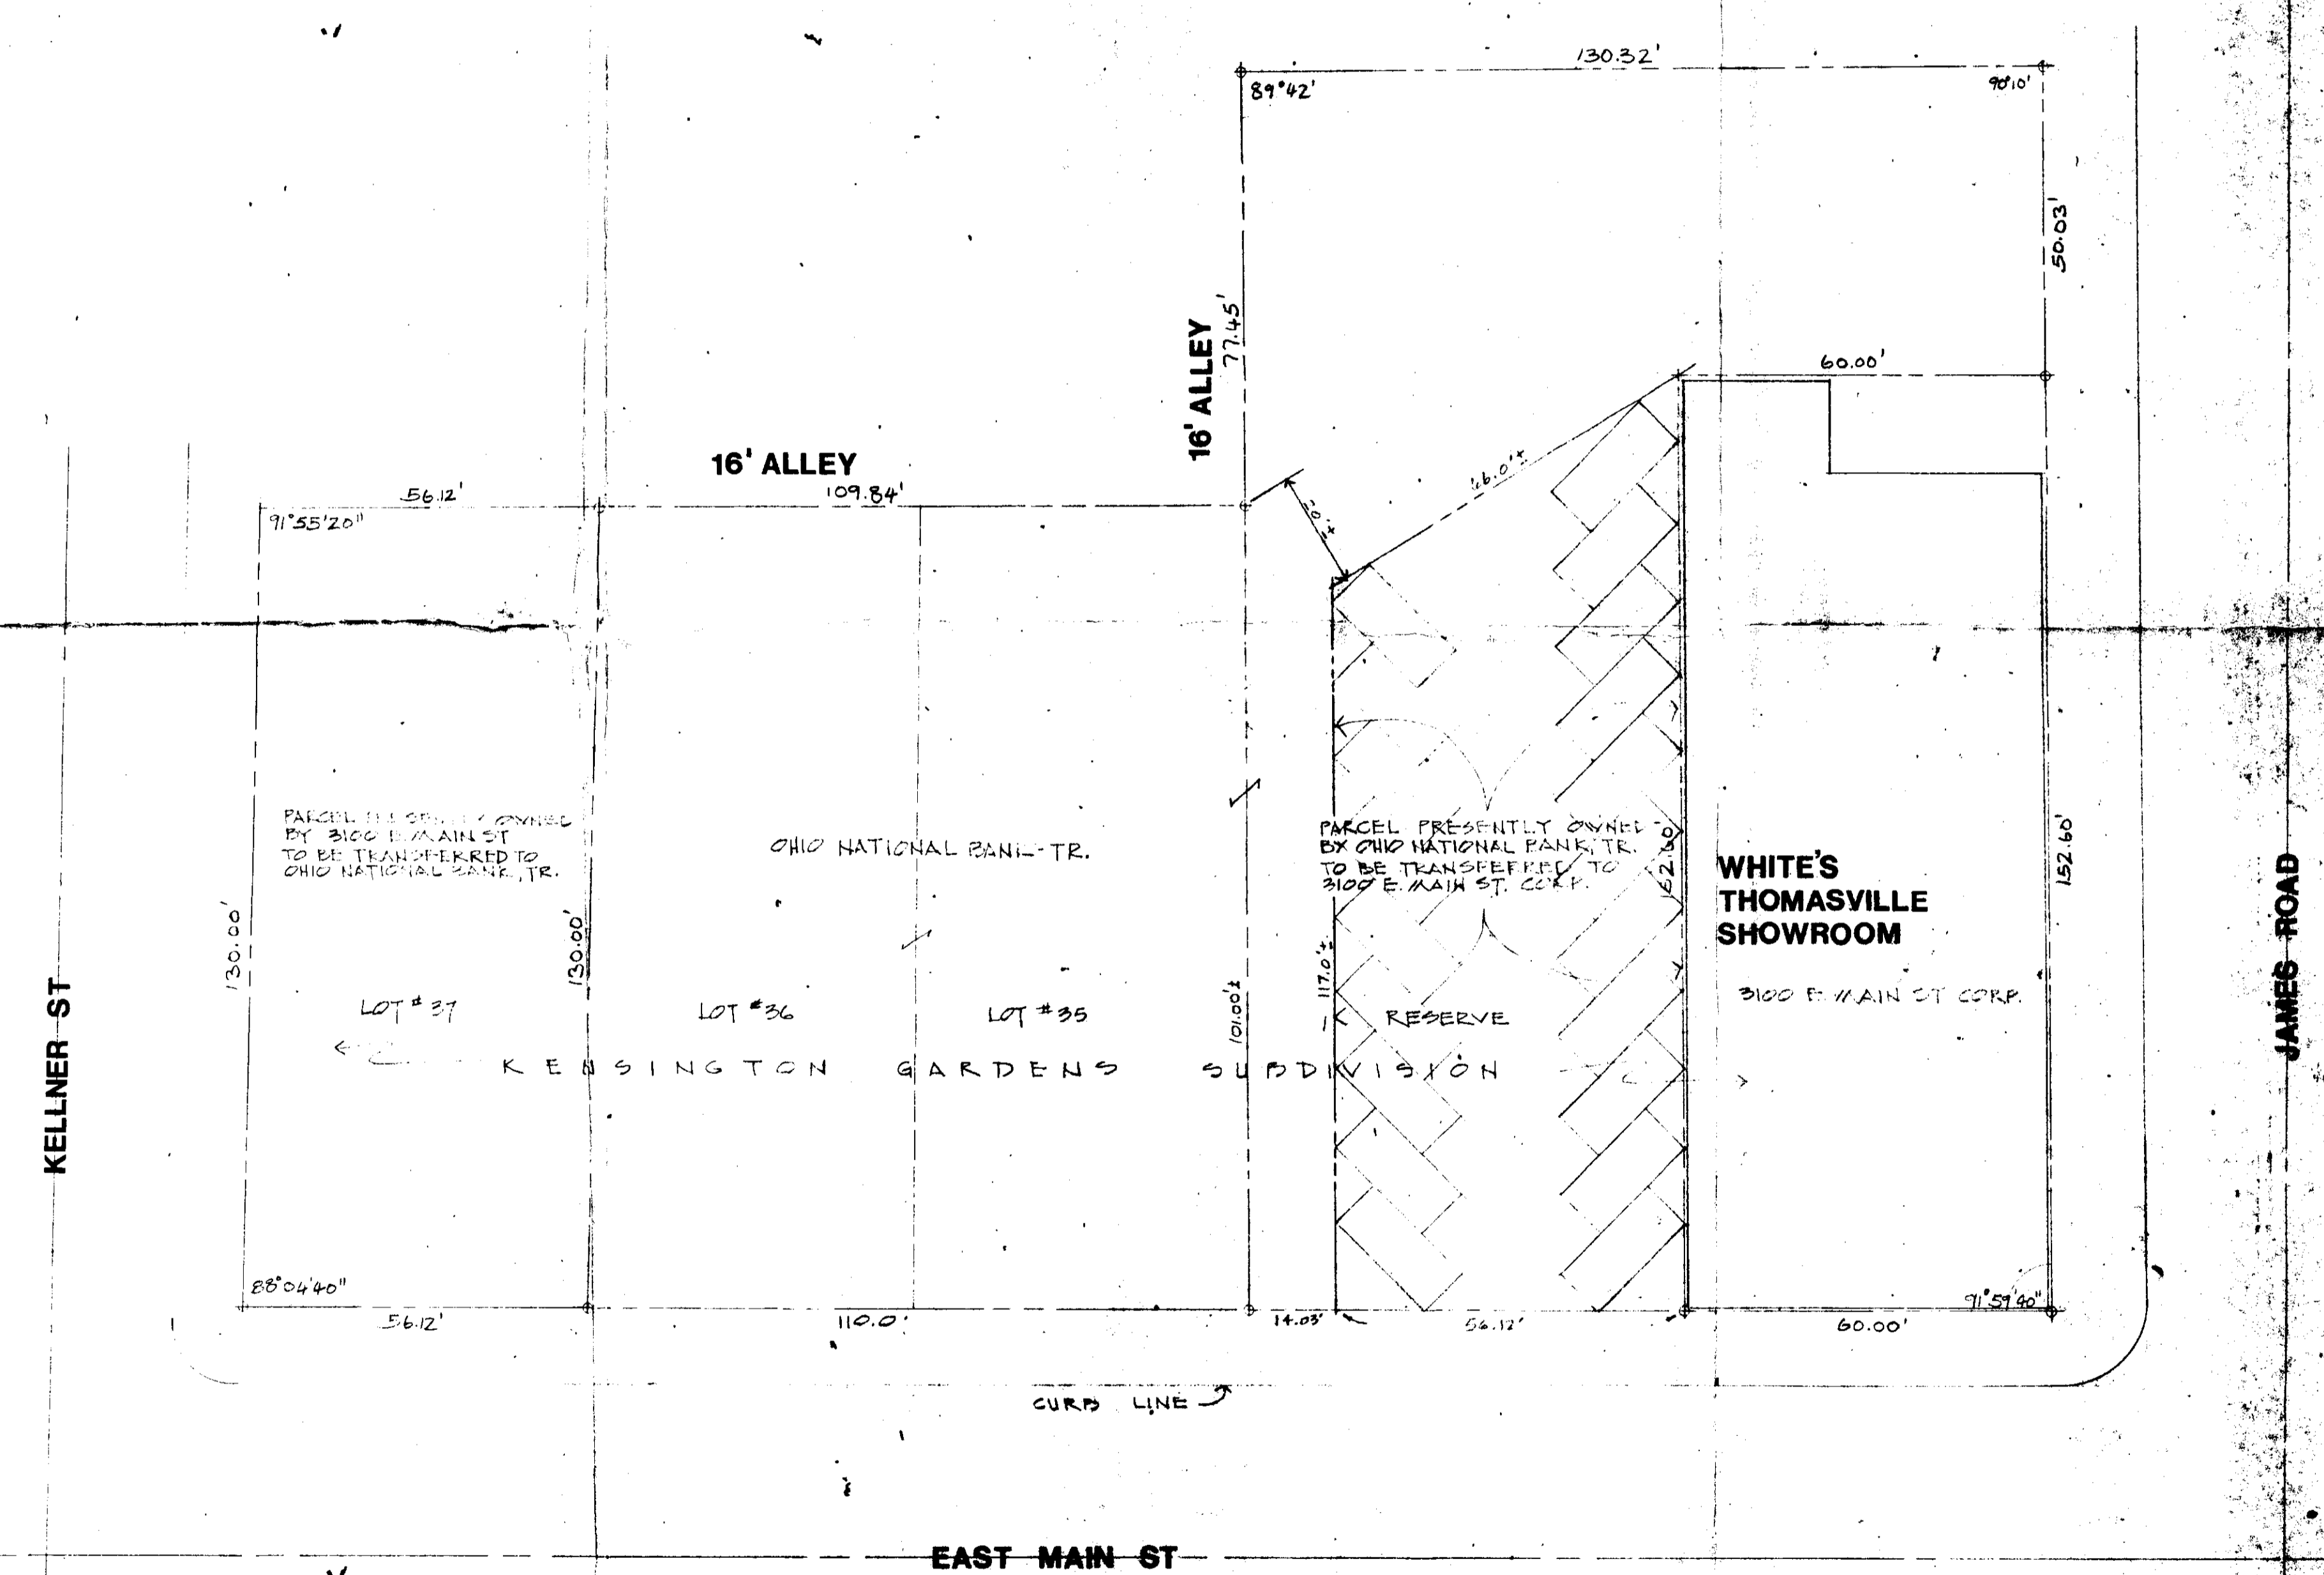

N-128-

PARCEL TRANSFER PLAN  
SCALE 1"=20'-0"

WRIGHT-KESKE-KRITSCHGAU-ROSEN-BUCHANAN, INC.

ARCHITECTS/PLANNERS, COLUMBUS, OHIO 43215