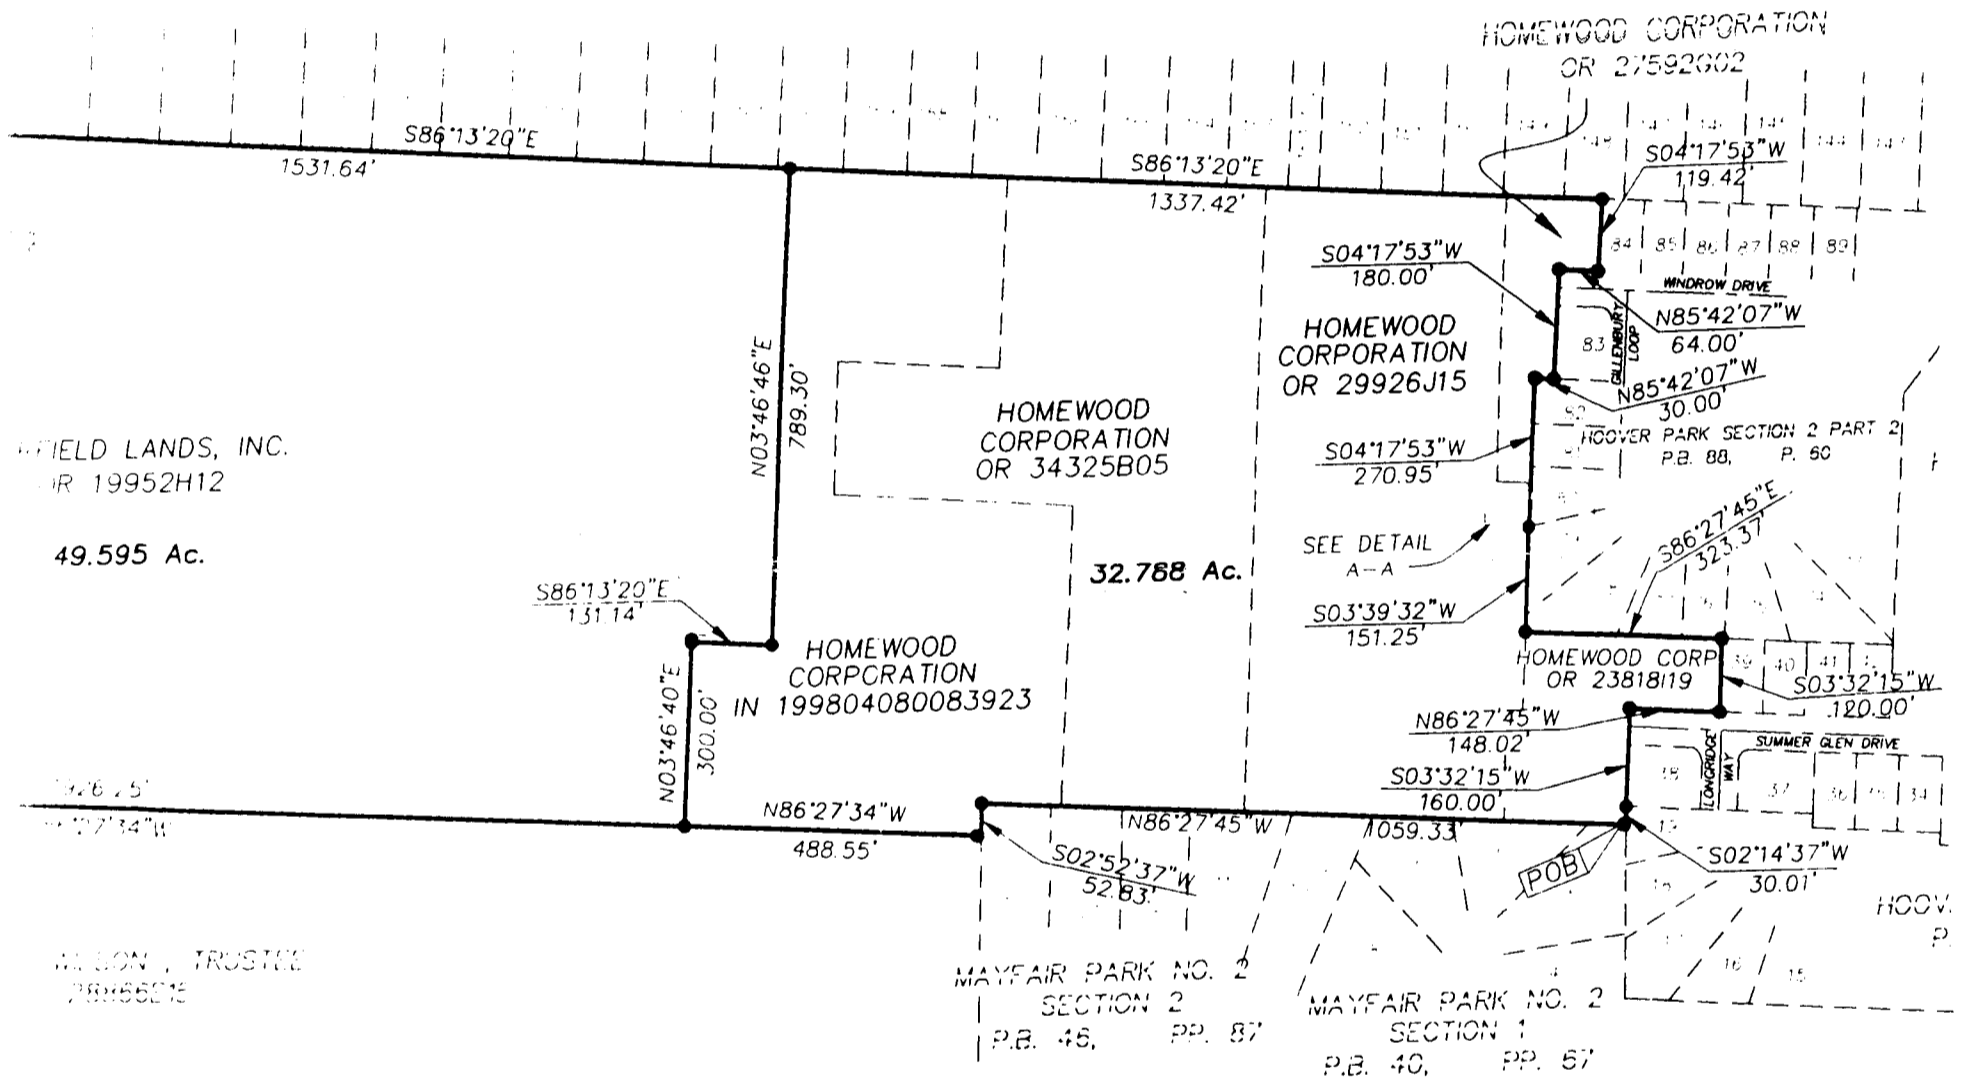

ARCEL

O. 1383  
NTY, OHIO

CASTLE FARMS SUBDIVISION  
P.B. 21, P. 3

- ▲ R.R. Spk. Fnd.
- △ R.R. Spk. Set
- I.P. Fnd.
- I.P. Set

I.P. set are 13/16" O.D. Iron Pin  
30" long w/cap inscribed EMH&T.