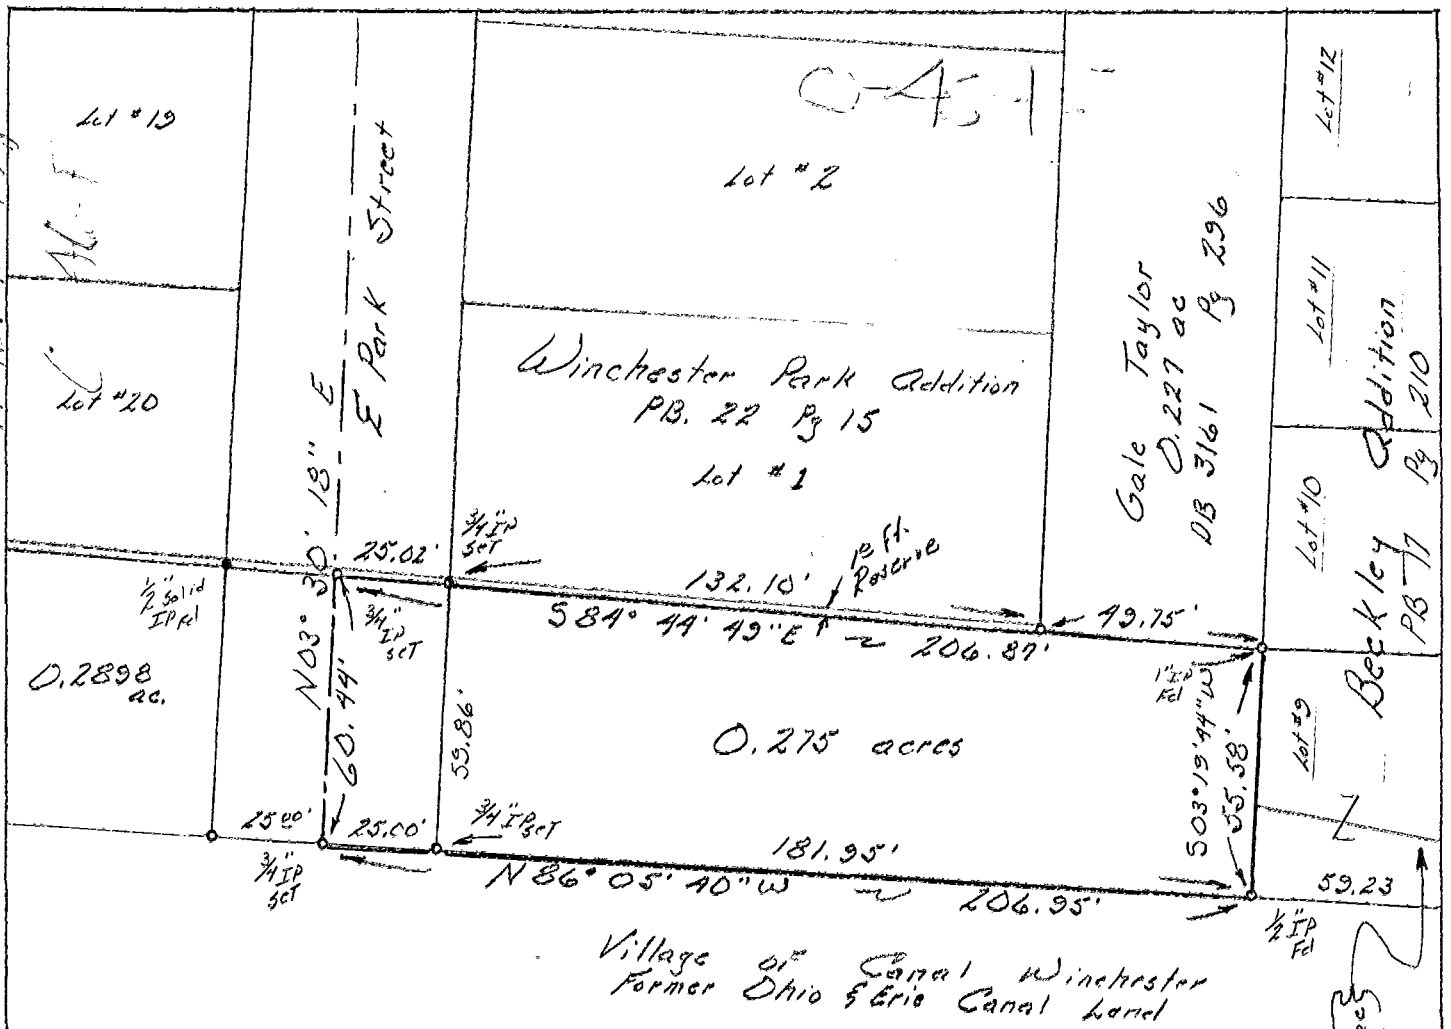

MADISON Twp

Village of Canal Winchester
Former Ohio Erie Canal Land

Survey of 0.275 acres
of the old Scioto Valley Traction R/w
in the Village of Canal Winchester,
Franklin County, Ohio.

Robert Ward

Louis F Haines

354 Kessler Street
Groveport, Ohio 43125
Phone 837-2181

I HEREBY CERTIFY THE PLAT SHOWN HEREON
IS CORRECT AS SURVEYED BY US.
DATE: November 15, 1985
SIGNED: Louis F. Haines

9785700