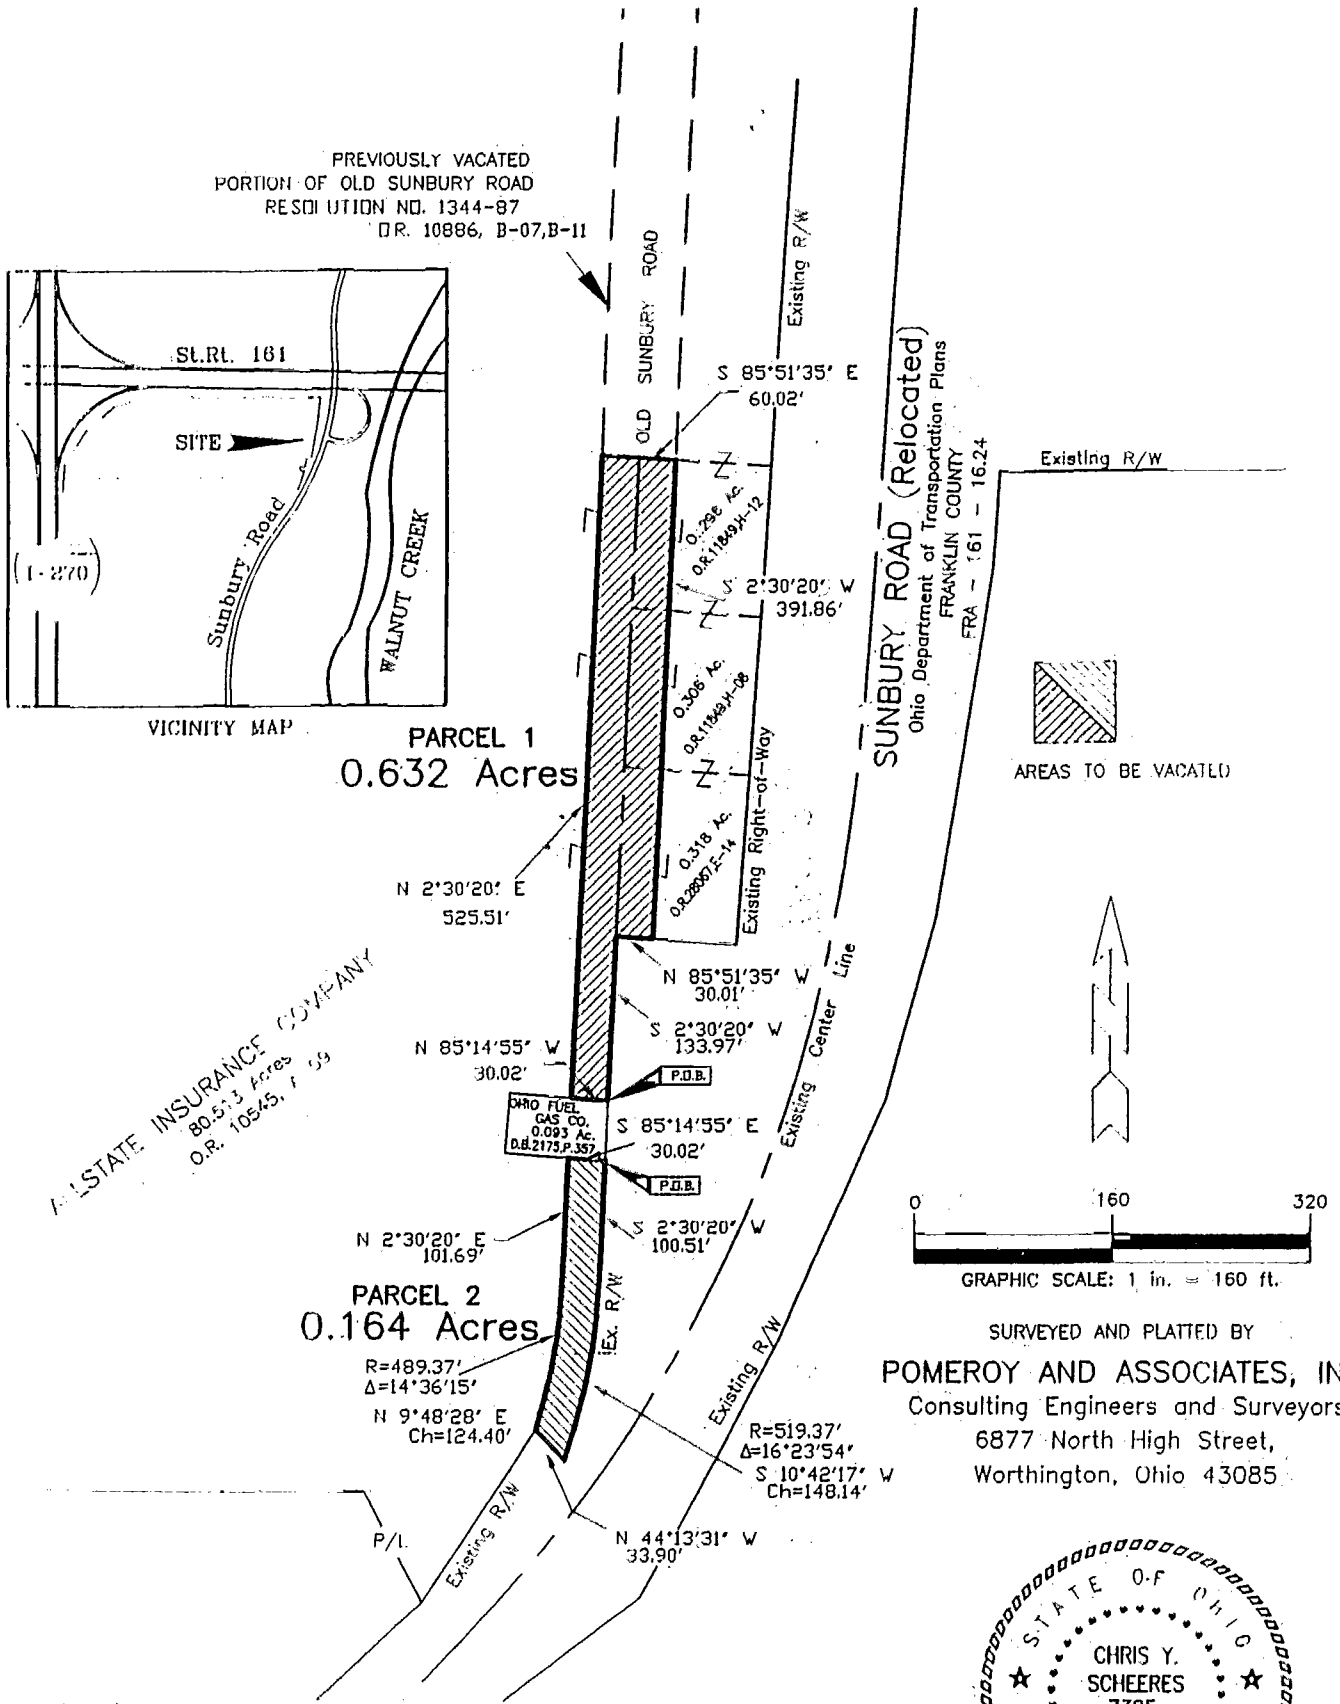

VACATION PLAT

OF A 0.632 ACRE TRACT AND A 0.164 ACRE TRACT OF LAND

IN OLD SUNBURY ROAD, SOUTH OF STATE ROUTE 161, COLUMBUS, OHIO

SITUATED IN THE STATE OF OHIO, COUNTY OF FRANKLIN,
CITY OF COLUMBUS, AND BEING LOCATED IN SECTION 4,
TOWNSHIP 2 NORTH, RANGE 17 WEST, UNITED STATES
MILITARY LANDS, AND BEING LOCATED ENTIRELY WITHIN
THE RIGHT-OF-WAY OF OLD SUNBURY ROAD (60').

ALLSTATE INSURANCE COMPANY
80.513 Acres
O.R. 10545, F-59

Base of Bearing: Same Meridian as the centerline
of Old Sunbury Road, in Official Record 10545, A-09.

By: *Chris Y. Scheeres, P.S.*
Chris Y. Scheeres, P.S.
Ohio Registered Professional Surveyor No. 7385