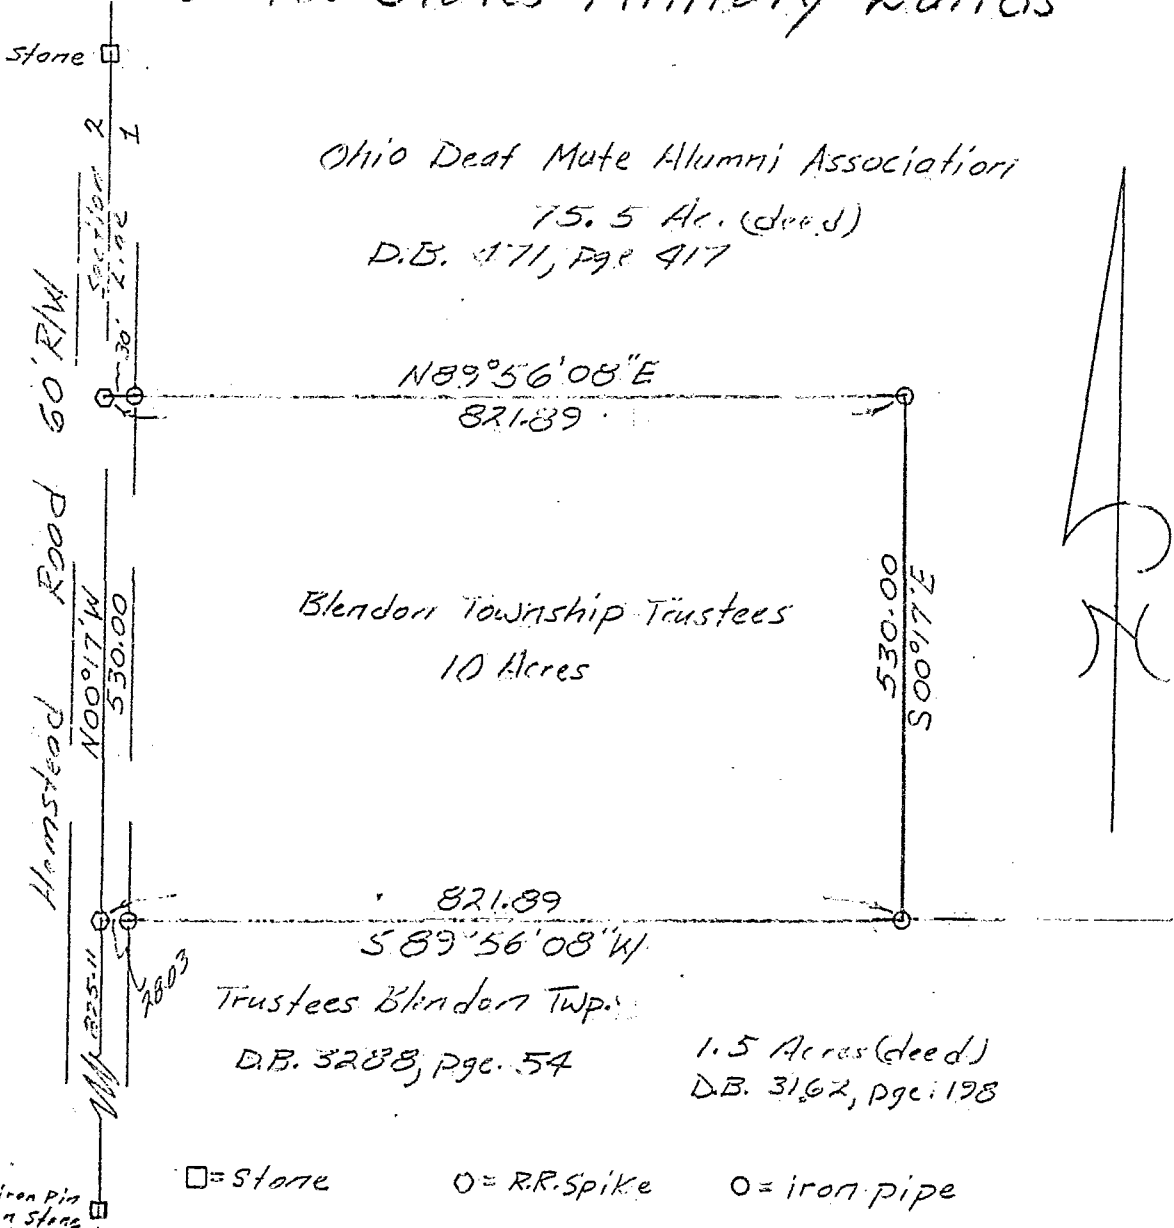

0-2-E

BLENDON TWP.

Survey of 10 Acre Tract

Located in
Blendon Township, Franklin Co. Ohio
Quarter Section 1, T-2-N, R-17-W
United States Military Lands

Ohio Deaf Mute Alumni Association
75.5 Ac. (deed)
D.B. 171, Page 417

Blendon Township Trustees
10 Acres

Trustees Blendon Twp.

D.B. 3288, Page 54

1.5 Acres (deed)
D.B. 3162, Page 128

85357625

0-2-E

□ = Stone ○ = R.R. Spike ○ = iron pipe

By Jack Karrabee
Registered Land Surveyor
No. 5312

Date: Aug. 20, 1973
Scale: 1" = 200'

10 Acres more or less
Columbus, Ohio 43221

2120 120 132 027 W HEMPSTEAD N DEMPSEY 1973 0025 02