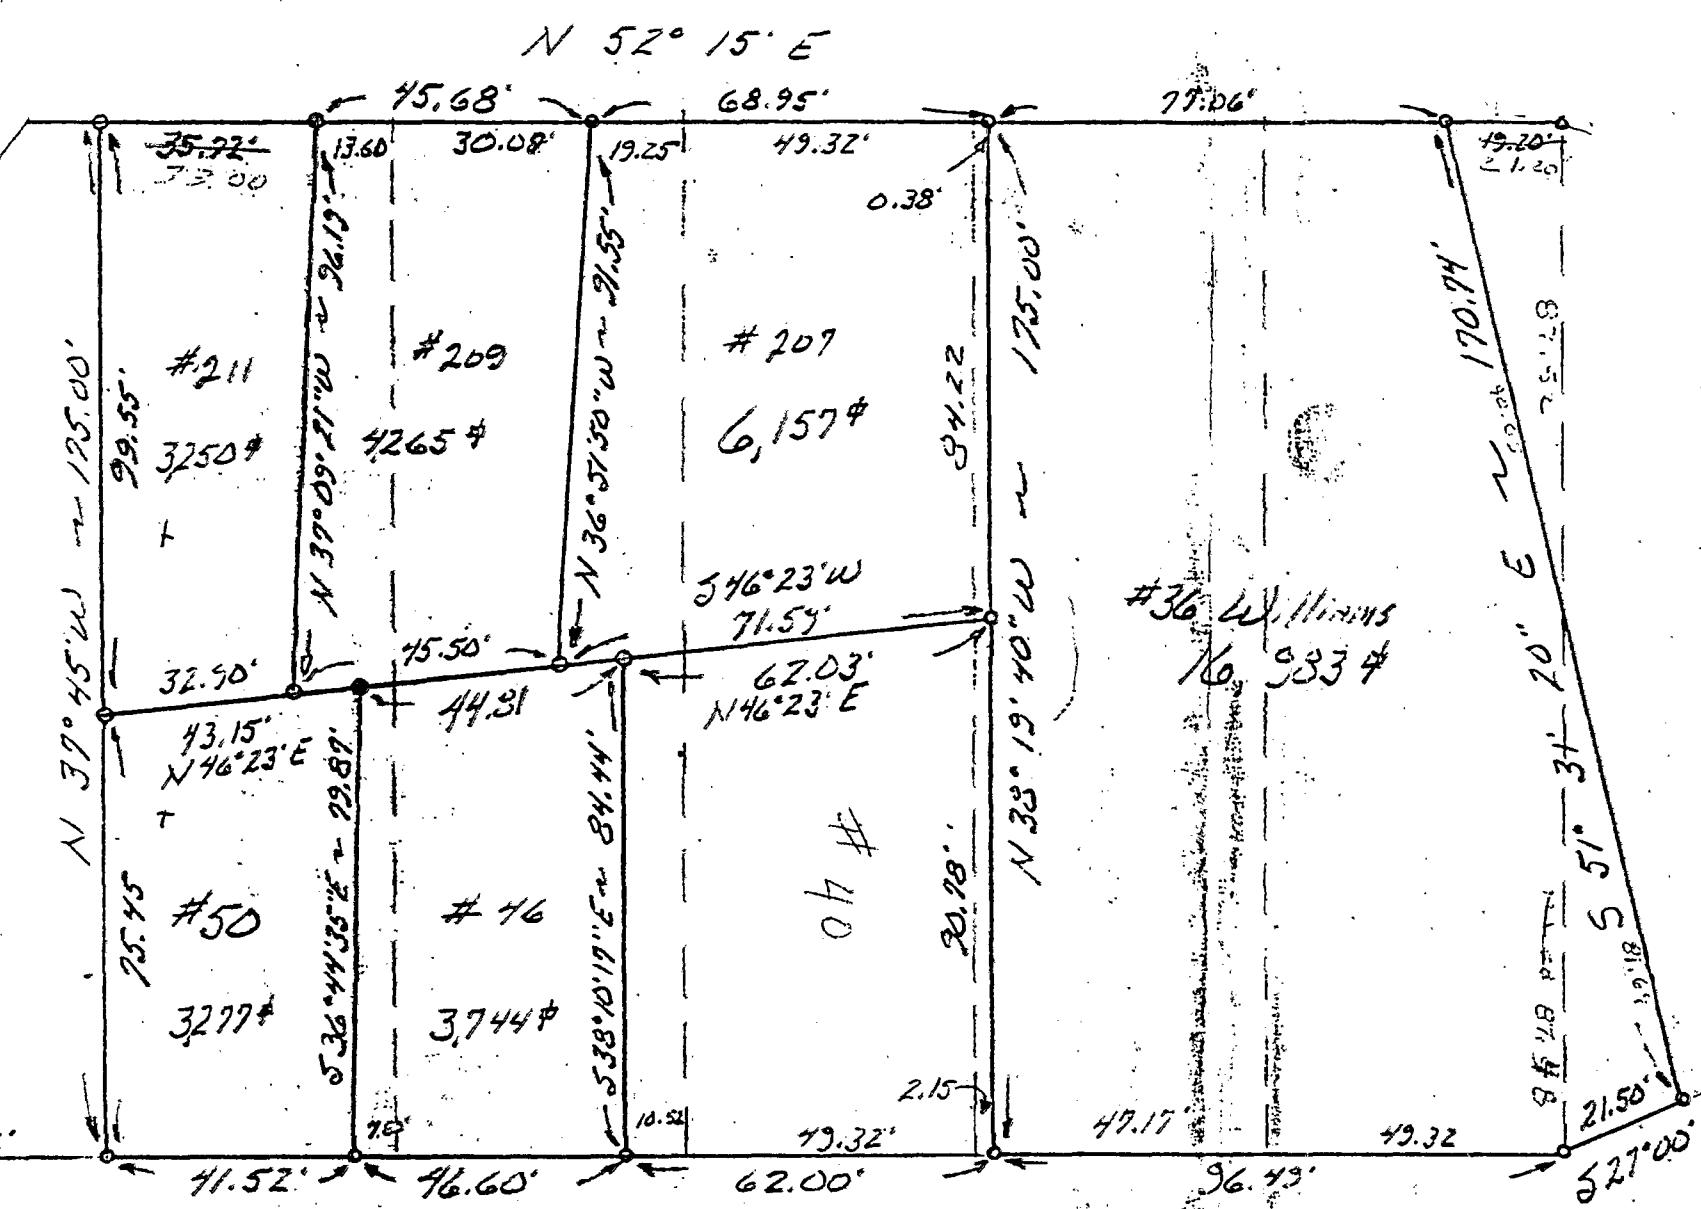

E COMMENCE STREET 50' R/W

E Williams STREET 66' R/W

Survey of Six Tracts,
 Lookbourne, Franklin, Ohio
 for:
WM. BLATR et al.

Louis F Haines
 354 Kessler Street
 Groveport, Ohio 43125
 Phone 837-2181

I HEREBY CERTIFY THE PLAT SHOWN HEREON
 IS CORRECT AS SURVEYED BY US.
 DATE: April 10, 1999
 SIGNED: Louis F. Haines