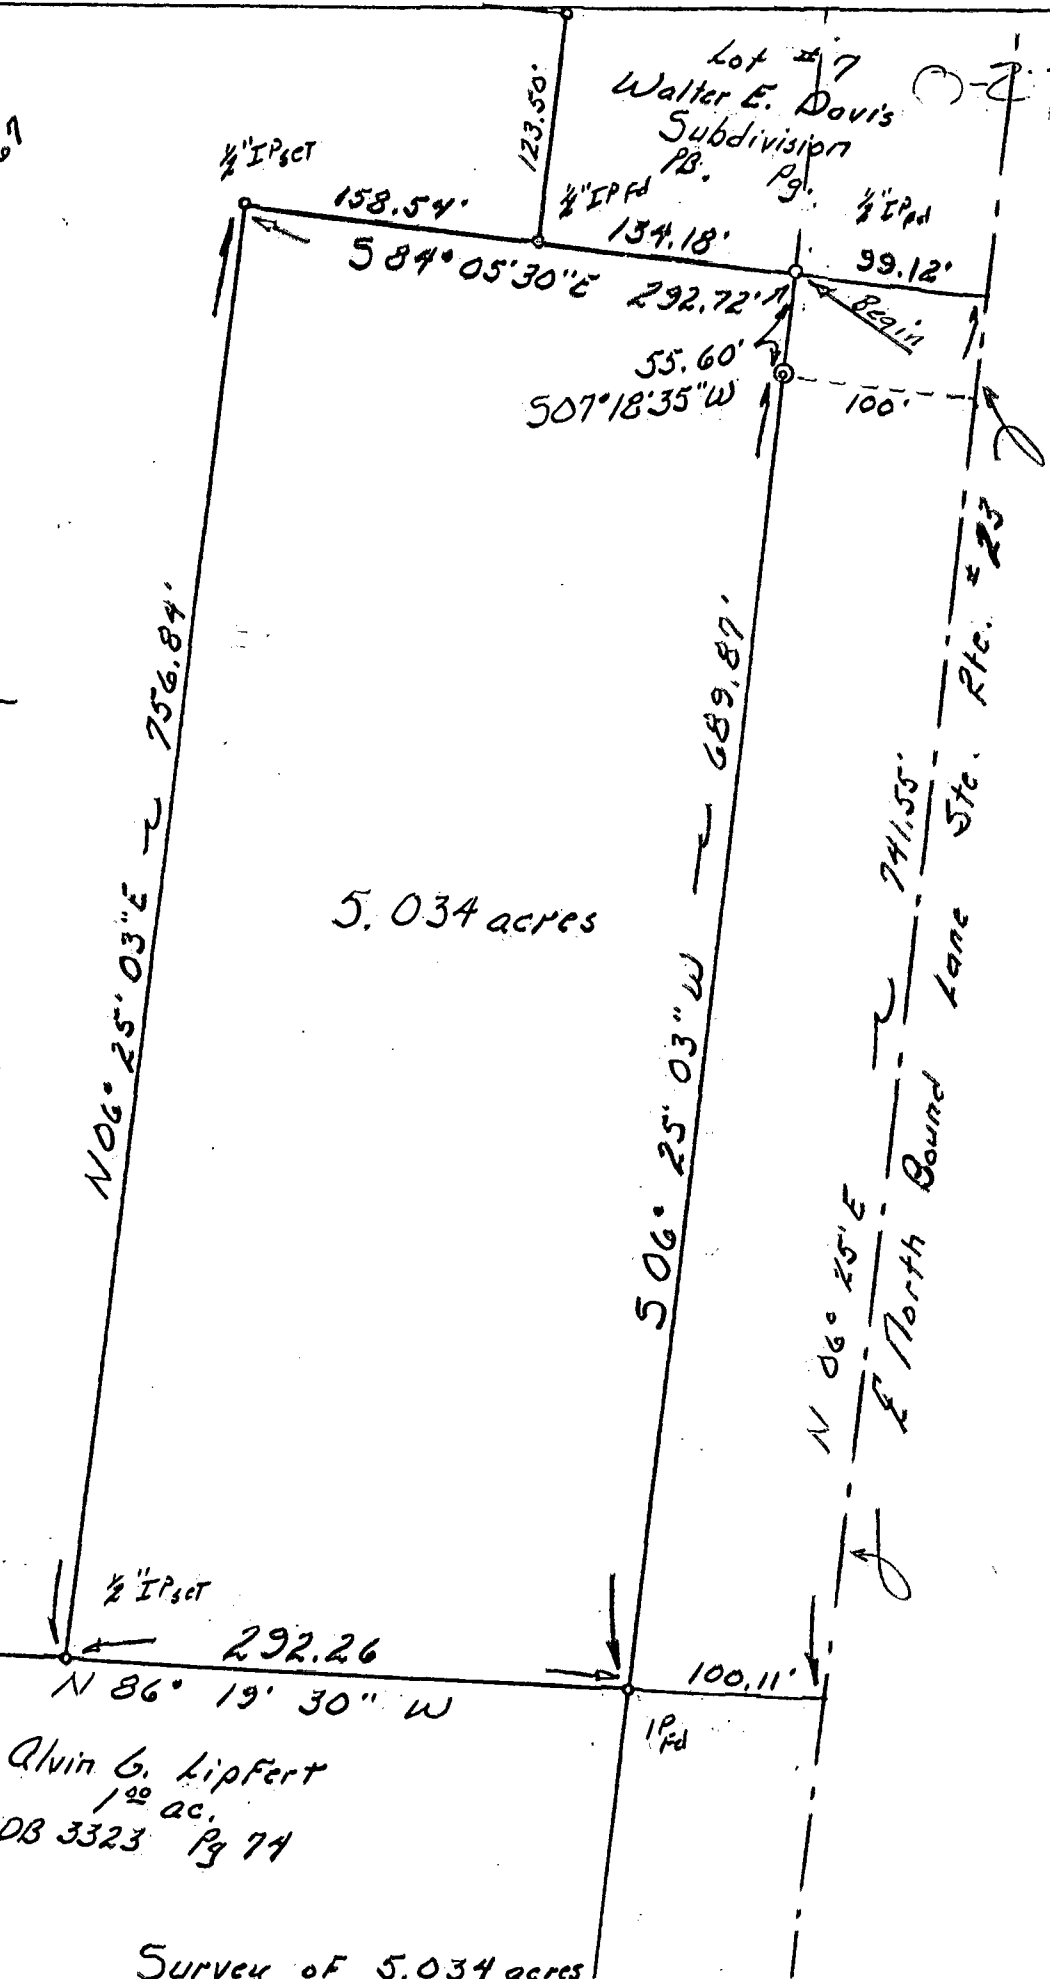

HAMILTON TWP  
0-27-A

Walter E. Davis  
31.04 ac  
Pg 467  
DB. 1686

Lot # 7  
Walter E. Davis  
Subdivision  
Pg. Pg.

5.034 acres

Alvin G. Lipfert  
1.22 ac.  
DB 3323 Pg 74

Survey of 5.034 acres  
in Sec. 4, Twp. 3, Rge. 22,  
Hamilton Twp., Franklin Co.,  
Ohio: FM

Walter E. Davis

**Louis F Haines**

354 Kessler Street  
Groveport, Ohio 43125  
Phone 837-2181

I HEREBY CERTIFY THE PLAT SHOWN HEREON  
IS CORRECT AS SURVEYED BY US.  
DATE: Oct 5, 1925  
SIGNED: Louis F. Haines