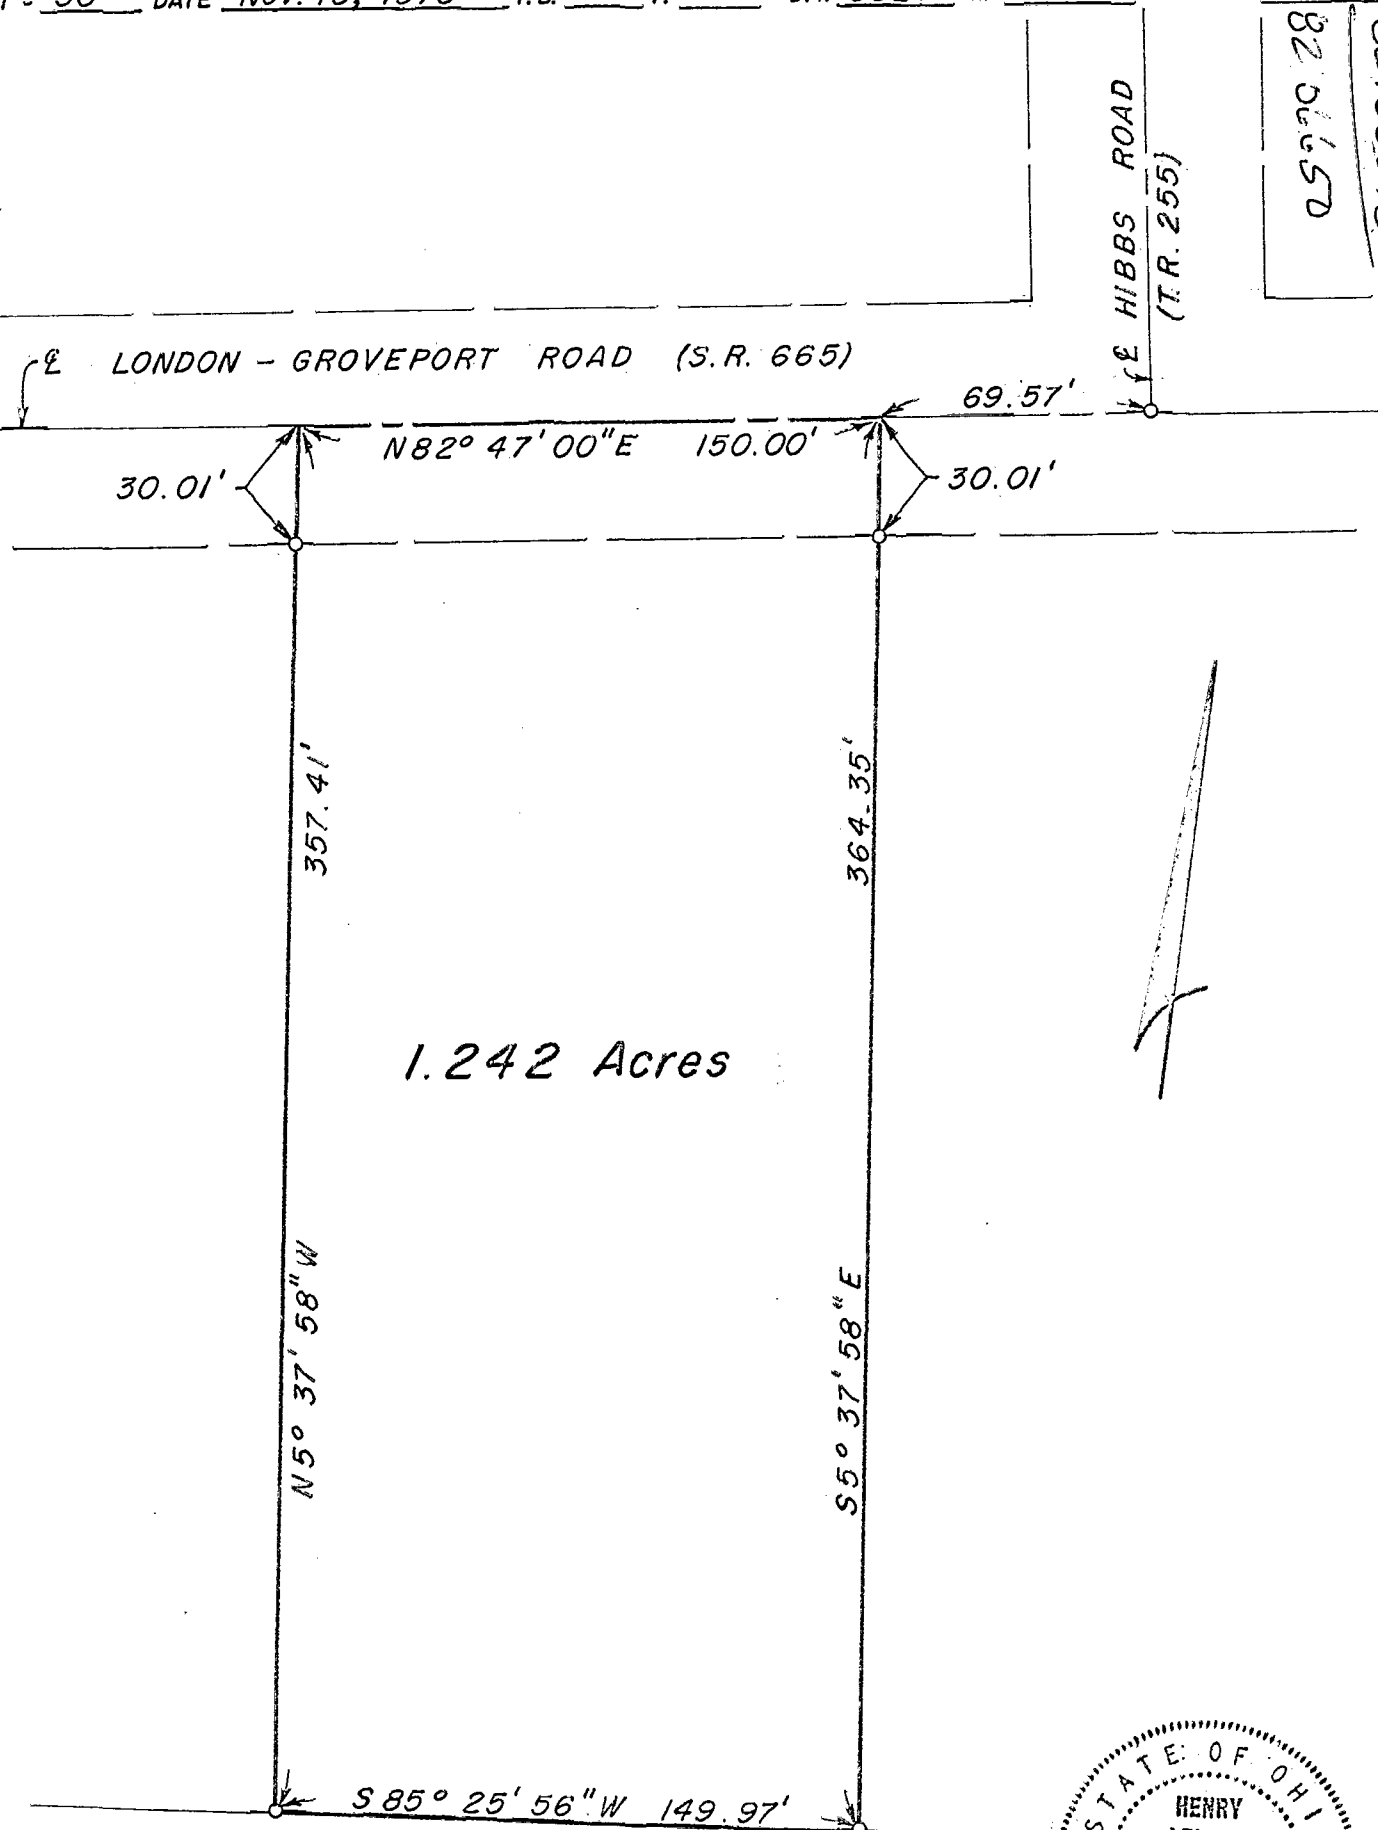

SURVEY FOR
 JOHN S. DELIBERA AND GARY W. LYONS
 LOCATION
 JACKSON TOWNSHIP - FRANKLIN COUNTY
 VIRGINIA MILITARY SURVEY NO. 1105

() - 50 - C

SCALE 1" = 50' DATE Nov. 13, 1975 P.B. _____ P. _____ D.V. 3327 P. 567 LOT No. _____

2880
 126
 028
 026
 S
 LONDON
 GROVEPORT
 1975
 0300
 030

82:06650
 82:06675

1.242 Acres

JACKSON TWP

Iron Pin

REBY CERTIFY THAT THE FOREGOING DRAWING WAS PREPARED
 AN ACTUAL SURVEY OF THE PREMISES.

Henry L. Kunze
 REGISTERED SURVEYOR No. 5219