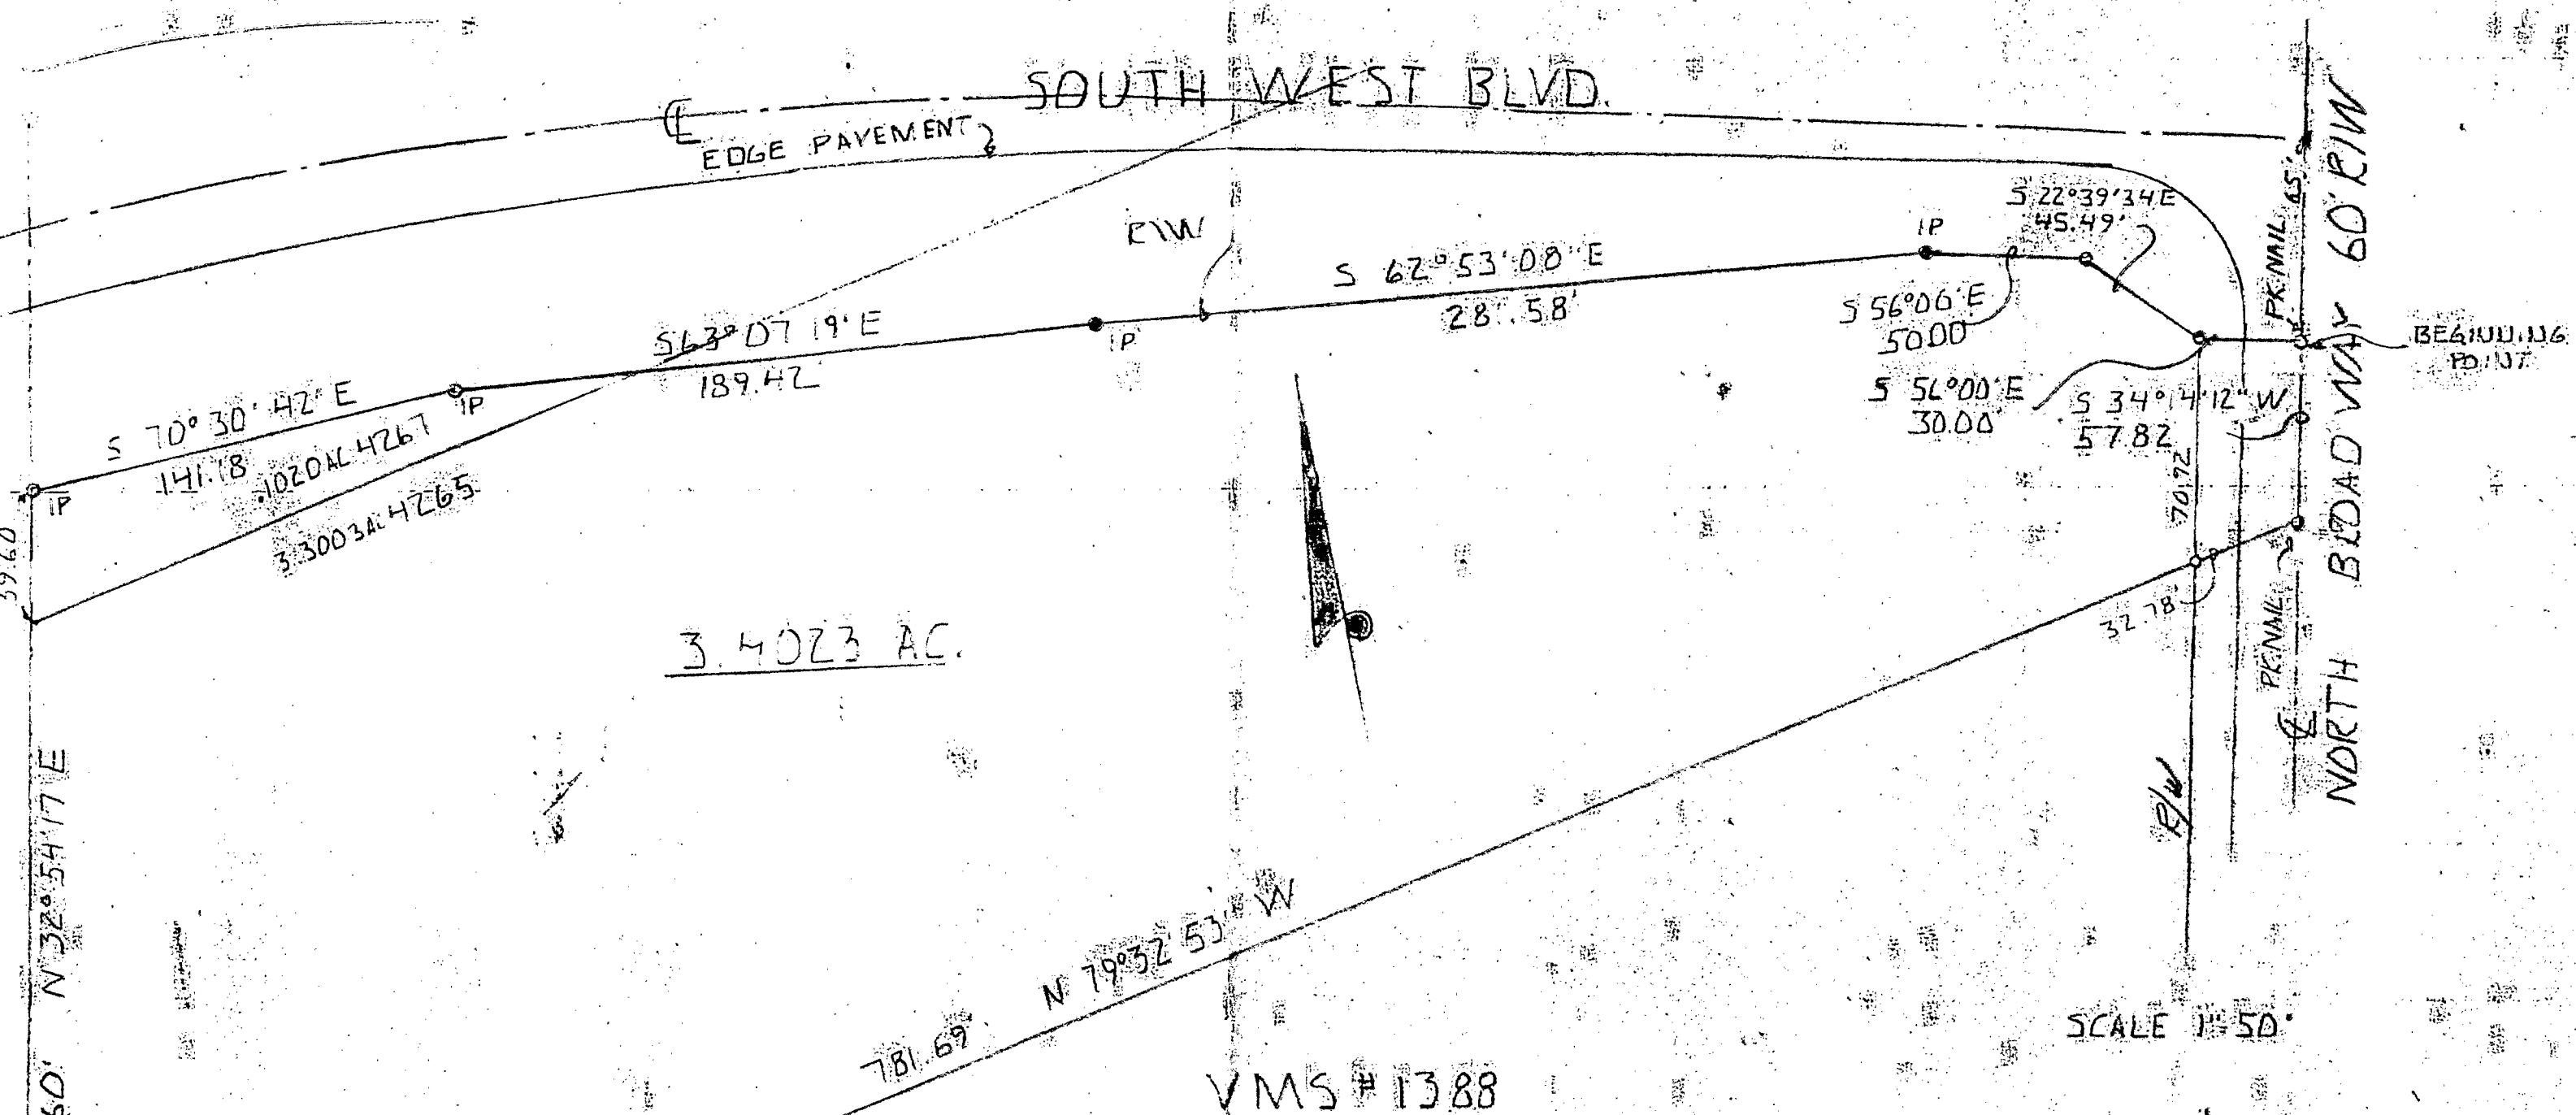

034

SURVEY OF 3.4023 ACRES

FOR
HELEN M. SCHUCH & T. RICHARD BARBEE

SITUATED IN THE STATE OF OHIO, COUNTY OF FRANKLIN, AND THE TOWNSHIP
OF JACKSON, AND BEING IN VIRGINIA MILITARY SURVEY NO. 1388.

3.4023 AC.

VMS # 1388

SCALE 1" = 50'

THIS PLAT WAS PREPARED FROM AN ACTUAL FIELD SURVEY MADE BY
PAUL K. MOORE & ASSOCIATES ON DEC 3, 1980, AND
REPRESENTS THE PREMISES SHOWN HEREON.

SIGNED AT REYNOLDSBURG, OHIO, THIS 4th DAY OF DEC 1980