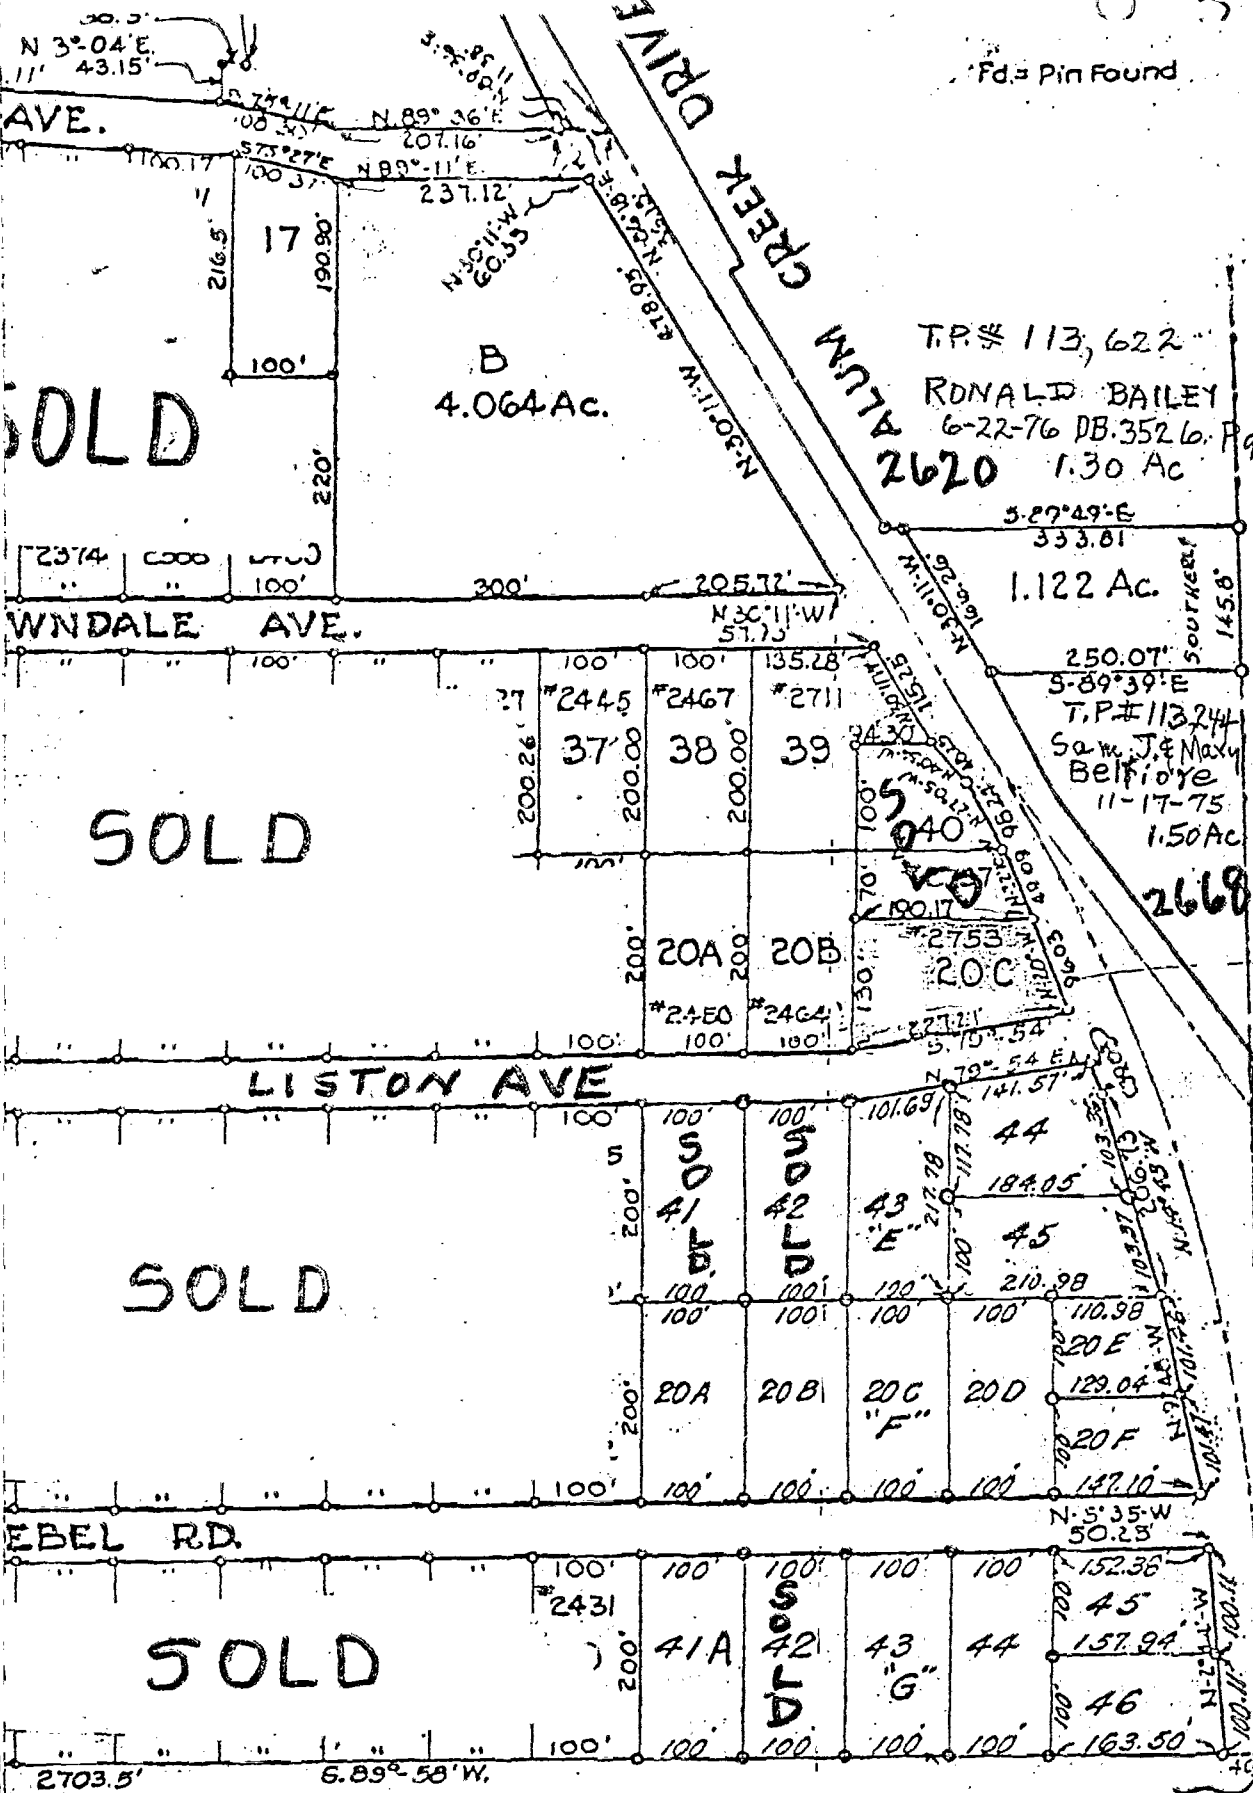

54-CC

0460695D

Fds Pin Found

SOLD

SOLD

SOLD

SOLD

B
4.064 Ac.

T.P.# 113,622
RONALD BAILEY
6-22-76 DB.3526, Pg. 879
2620 1.30 Ac

1.122 Ac.

250.07'
S-89°39'E
T.P.# 113,244
Sam J. & Maxy
Belfiore
11-17-75
1.50 Ac

East Line of Section 1

Tax Parcel #
114,216
TAXBL. 0.1/50
Income
05408
Because of
Rogers Mining

Resurvey in
line Jones
1-10-78

R.R. Spk. Fd
0.10' North of
Corner

0-54-CC

G. E. Evans
Registered Surveyor #483

Reg. Surveyor #4093