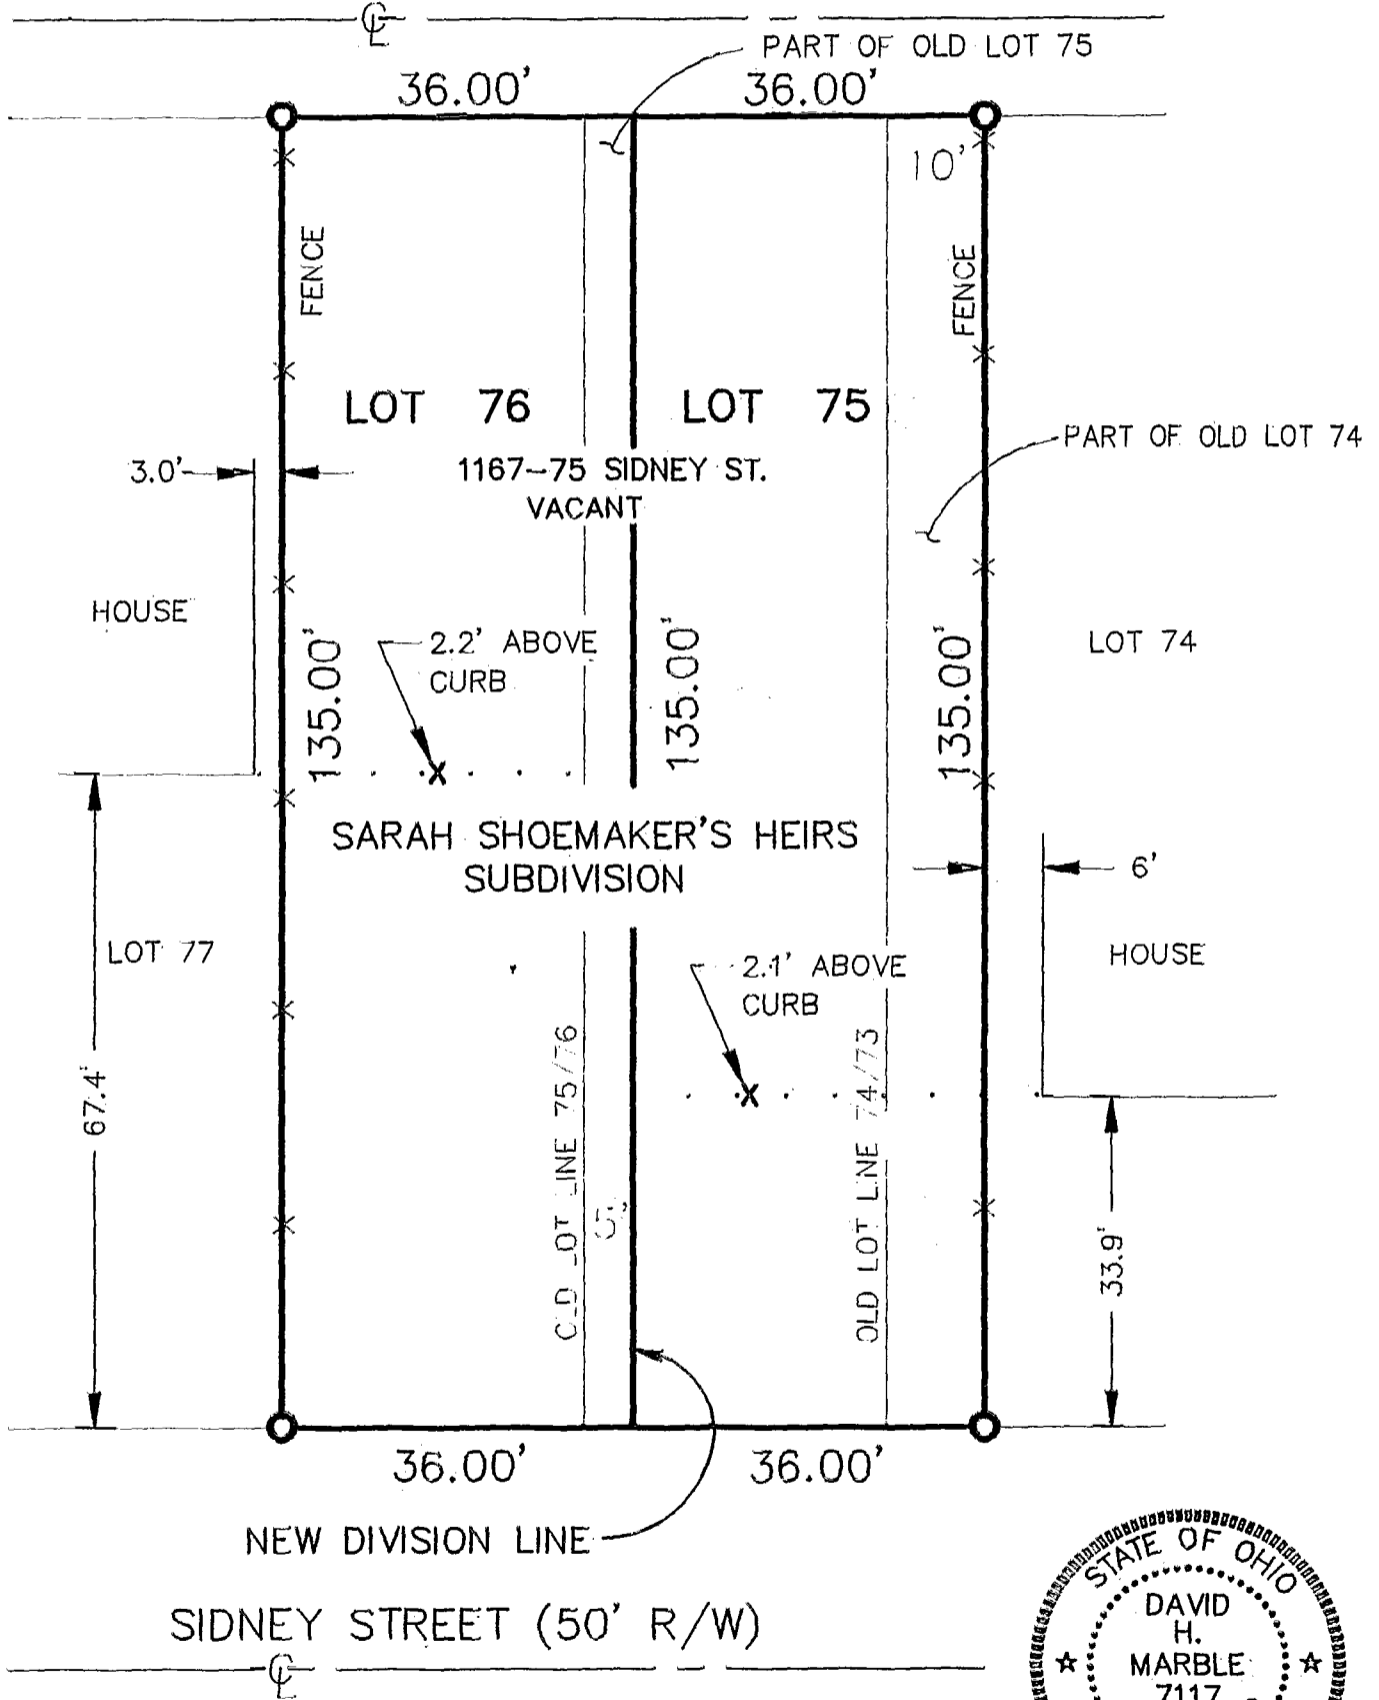

183/077.25

# M-E ENGINEERING INC.

CIVIL DIVISION

500 SOUTH FRONT STREET

COLUMBUS, OHIO 43215

PHONE (614) 469-4903

FAX (614) 469-4989

○ IRON PIN SET

THE AREA SHOWN HEREON LIES WITHIN ZONE C, FEMA MAP PANEL NO. 390170 0065 B

NORTH

20' ALLEY

DATE 6/28/94 943049  
 REVISED DATES JOB NUMBERS  
 10/19/94-NEW DIVISION LINE

SCALE 1" = 20'

SURV'D	DRAWN	CHECKED
JK	DHM	

BY  7117  
 REGISTERED SURVEYOR No.

0-360