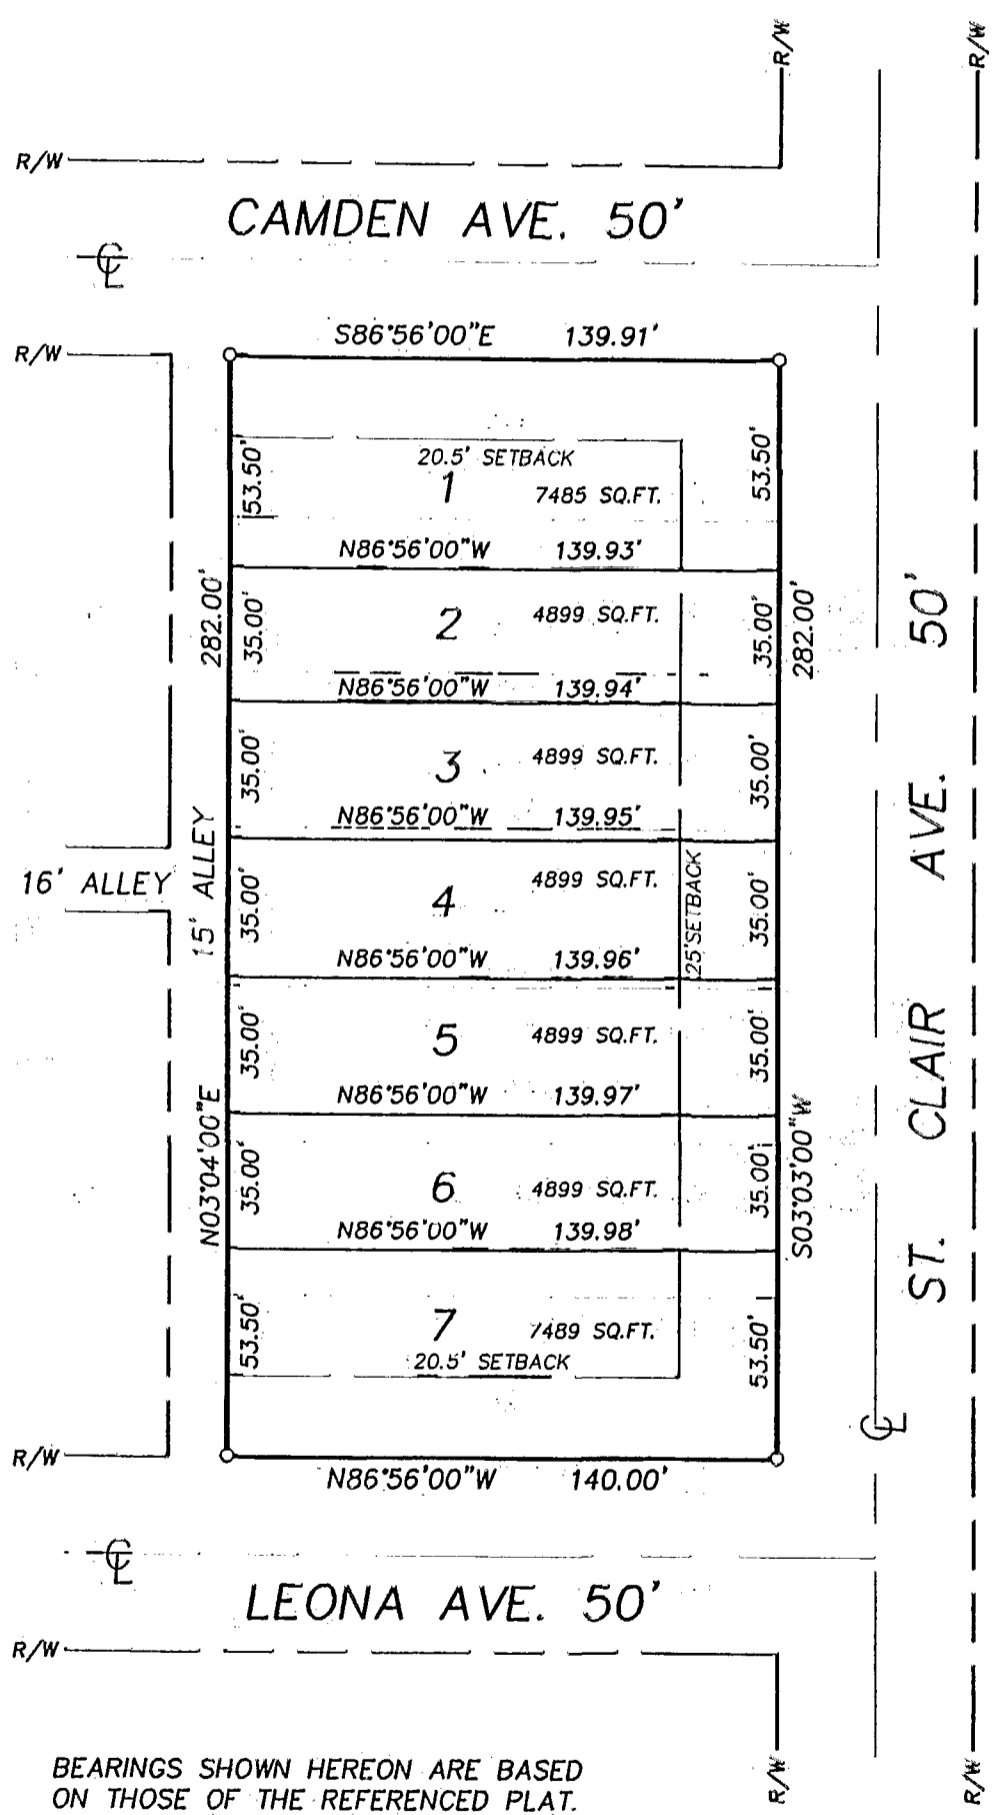

183357250
183357225

M-E ENGINEERING INC.
CIVIL DIVISION
500 SOUTH FRONT STREET
COLUMBUS, OHIO 43215
PHONE (614) 469-4903
FAX (614) 469-4989

LOT SPLIT EXHIBIT CARRIE M. TIBBETT'S FAIRVIEW SUBDIVISION

CARRIE M. TIBBETT'S FAIRVIEW SUBDIVISION
P.B. 4, PG. 118

BEARINGS SHOWN HEREON ARE BASED ON THOSE OF THE REFERENCED PLAT.

SCALE 1" = 50'

DATE 5/14/93 933006
REVISED DATES _____ JOB NUMBERS _____

SURV'D	DRAWN	CHECKED
	DC	BW

BY *Robert S. Wynd* 6872
REGISTERED SURVEYOR No.