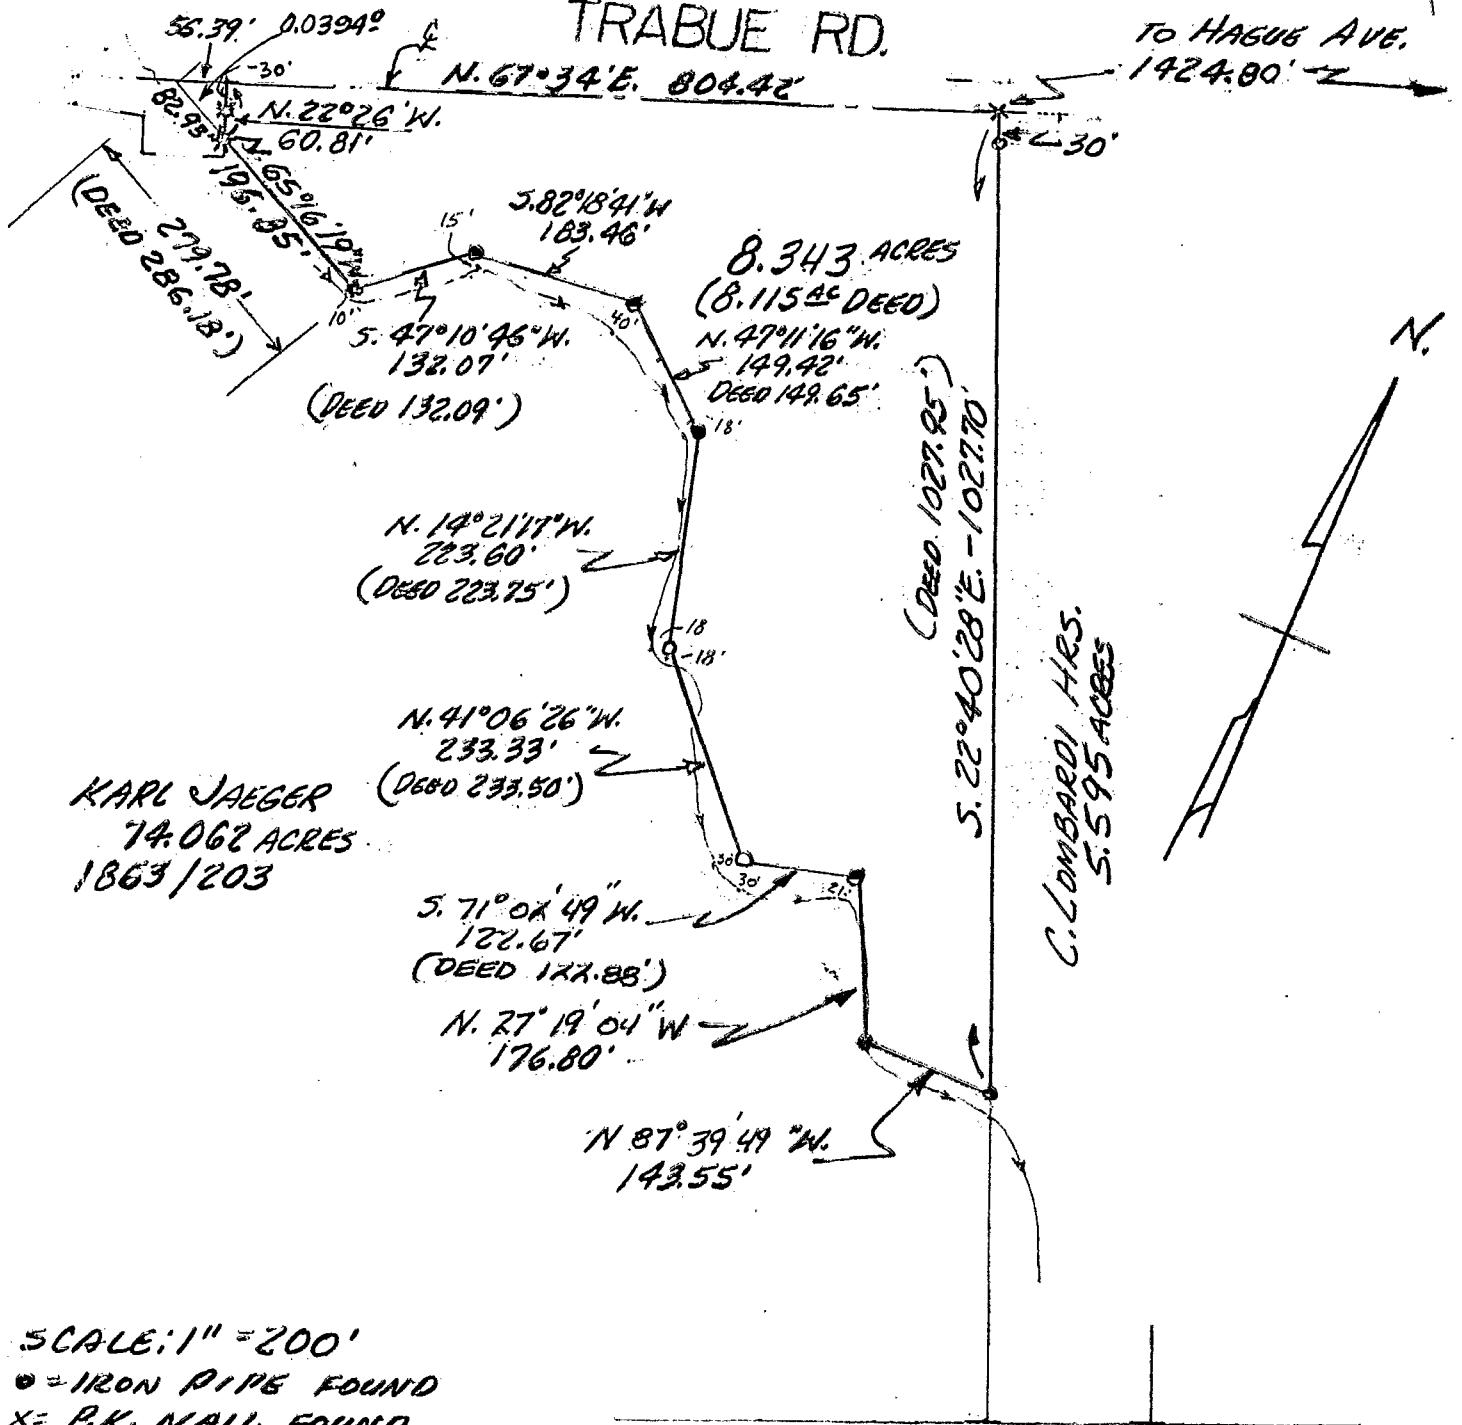

SURVEY OF 8.364 ACRES IN VIRGINIA MILITARY SURVEY #875,  
FRANKLIN TWP, FRANKLIN COUNTY, OHIO - ALSO KNOWN AS  
3775 TRABUE ROAD

SURVEY FOR IRENE JASYS - 4460 DUBLIN RD., CO. O. 43220

18-B

JULY 14, 1986

86-07225

86-07250

79857262

CITY OF COLUMBUS  
RAYMOND MEMORIAL GOLF COURSE

TRABUE RD.

TO HAGUE AVE.  
1424.00'

KARL JAEGER  
74.062 ACRES  
1863/203

8.343 ACRES  
(8.115 AC DEED)

SCALE: 1" = 200'  
 ○ = IRON PIPE FOUND  
 X = P.K. NAIL FOUND  
 \* = IRON PIPE SET  
 ~~~~~ STREAM HAS OF JULY 1986