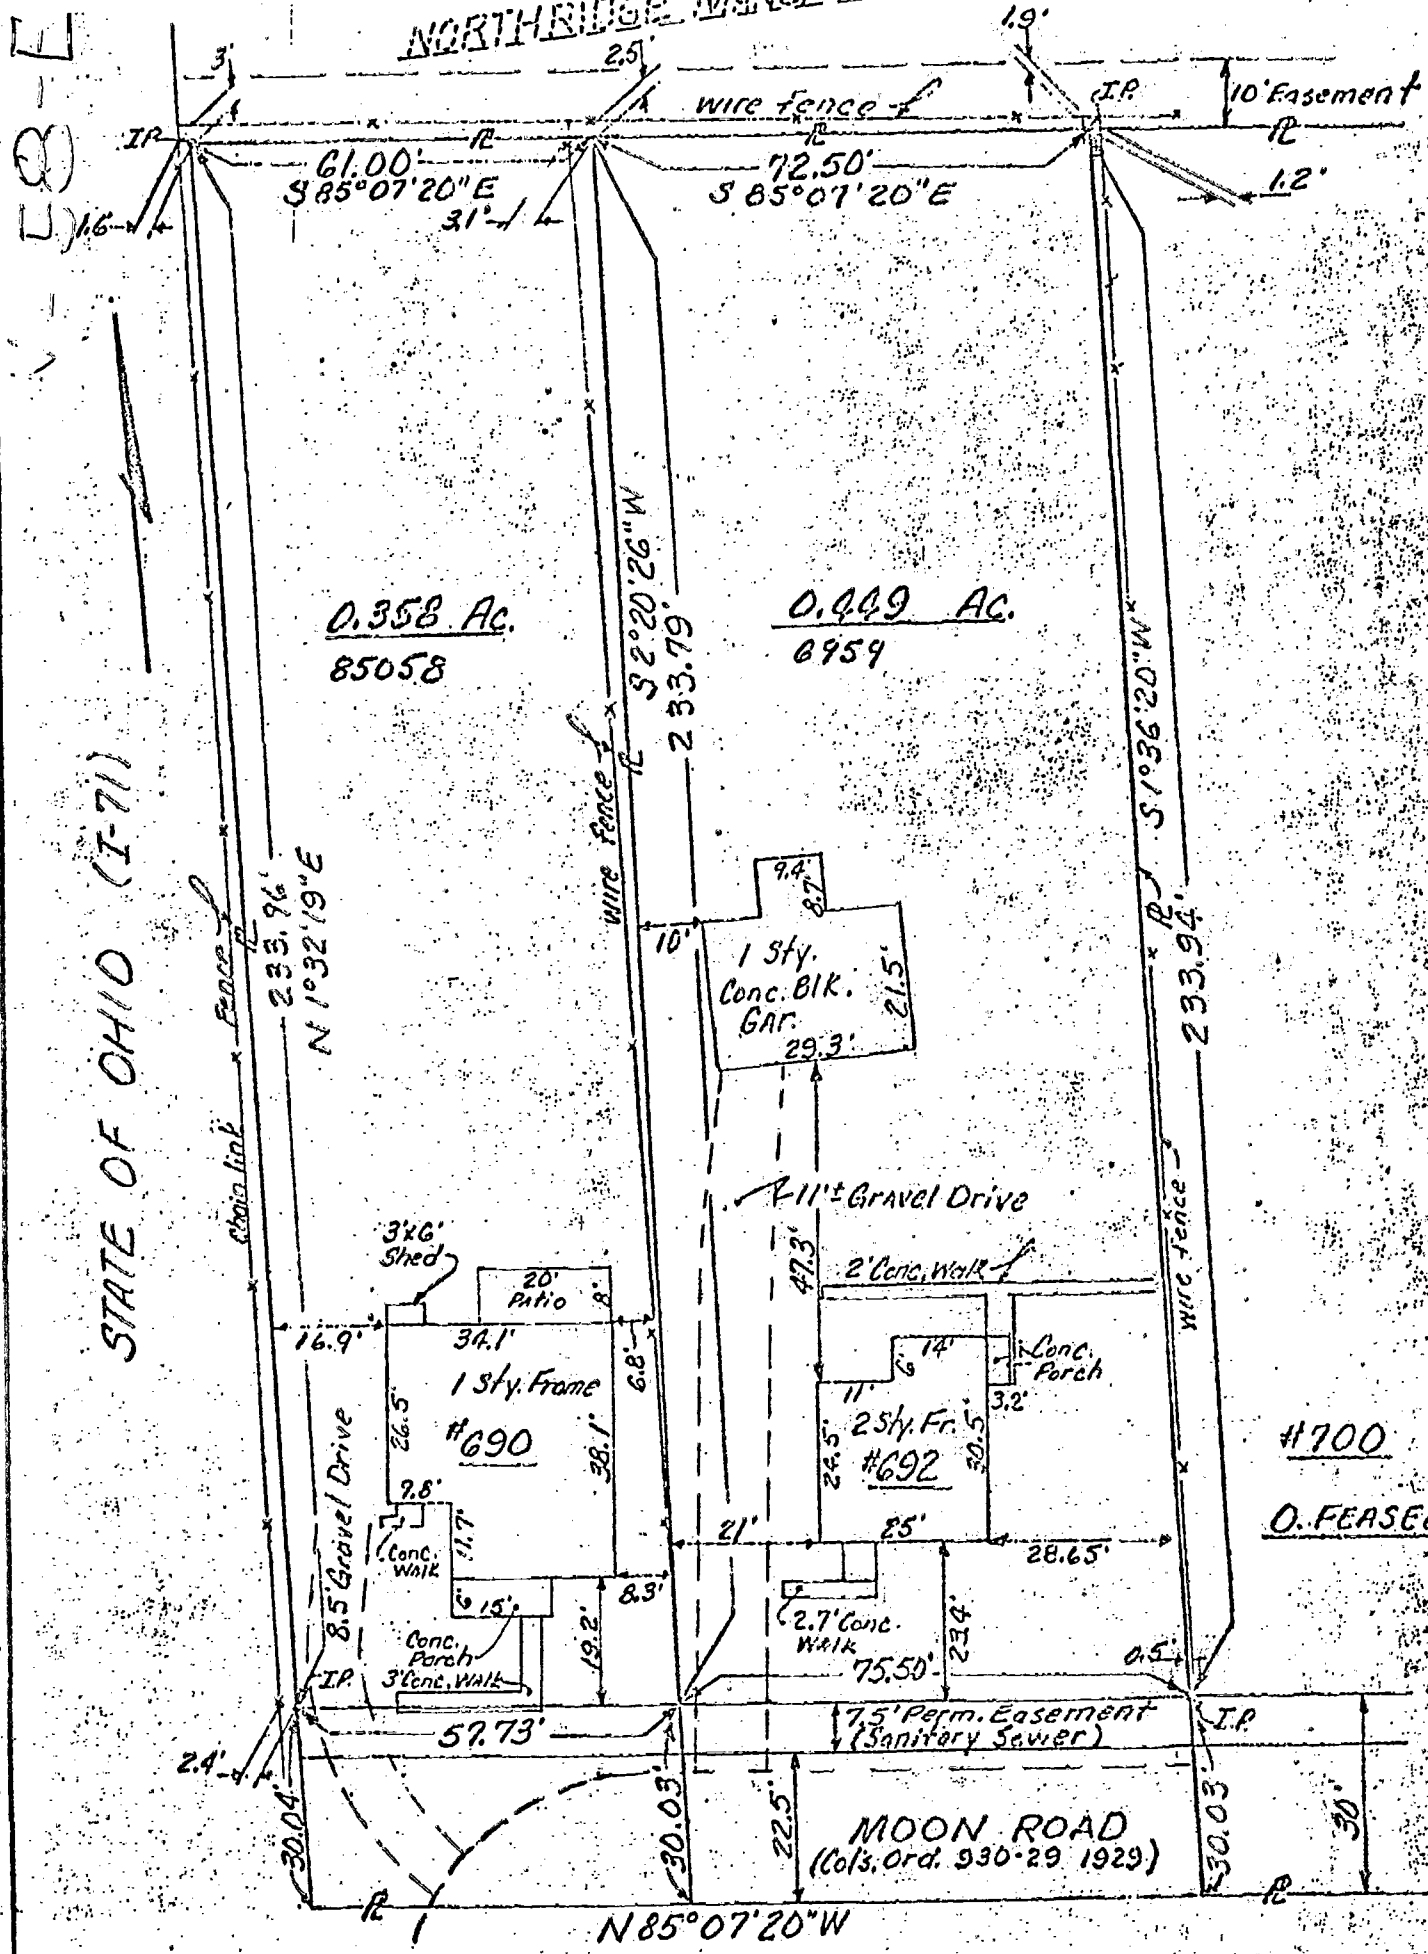

18285 7425

M-158-E

PLAT OF #690 & #692 MOON ROAD

NORTHEDGE MANOR

STATE OF OHIO (I-71)

1"=30'

I hereby certify that the above drawing is based on an actual survey of the premises.

Michael J. Re...

MAY 20, 1972
Columbus, Ohio

M-158-E