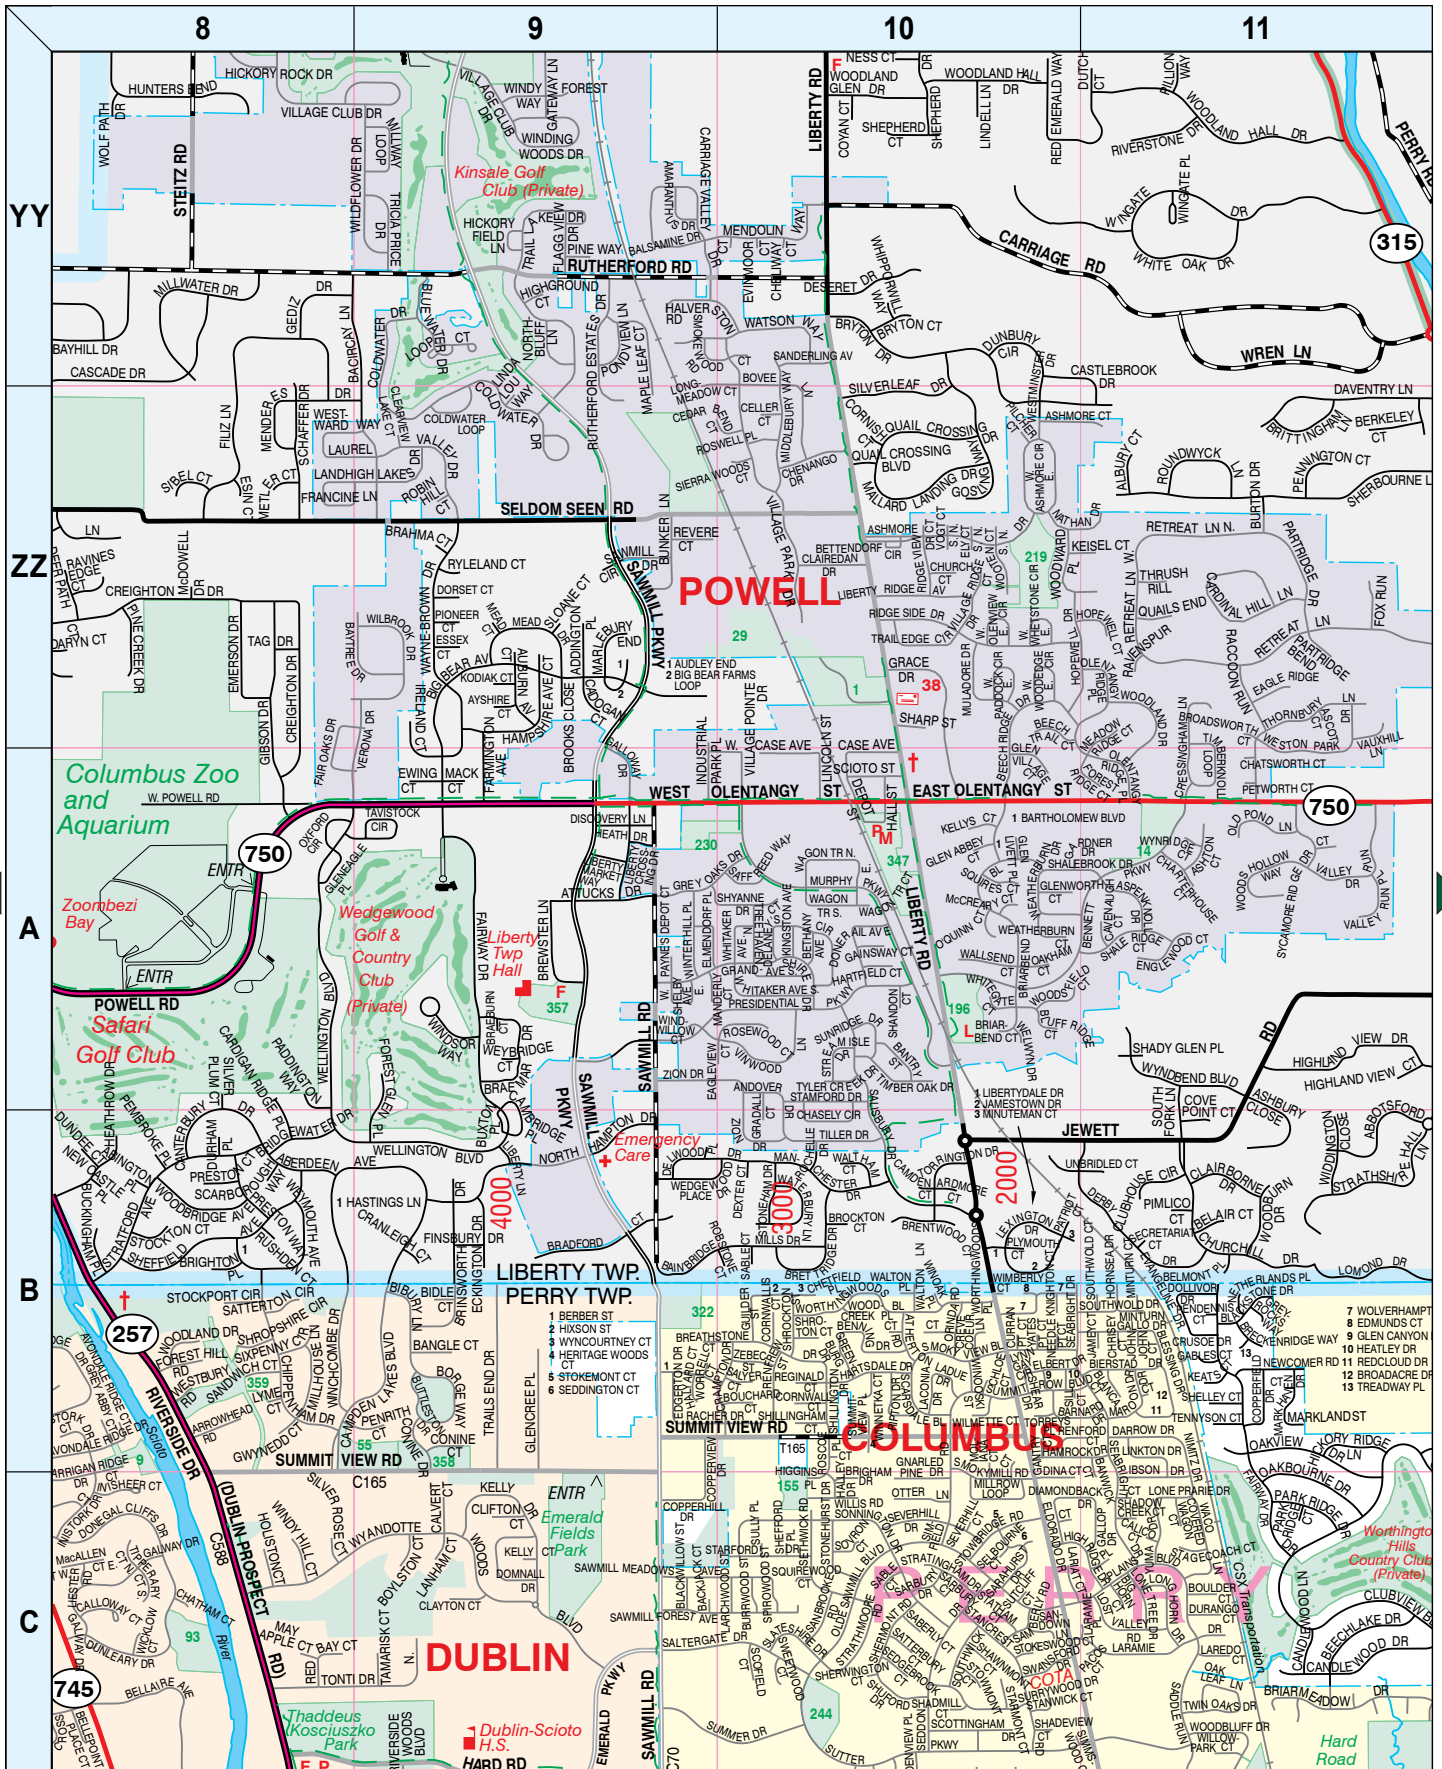

FRANKLIN COUNTY, OHIO

Road Atlas and Street Locator 2024 - 2025

Brad Foster, P.E., P.S.
Franklin County Engineer

Map 2
RETURN TO LOCATOR

1	2	3	4	5	6	7	
8	9	10	11	12	13	14	15
16	17	18	19	20	21	22	23
24	25	26	27	28	29	30	31
32	33	34	35	36	37	38	39
40	41	42	43	44	45	46	47

LEGEND