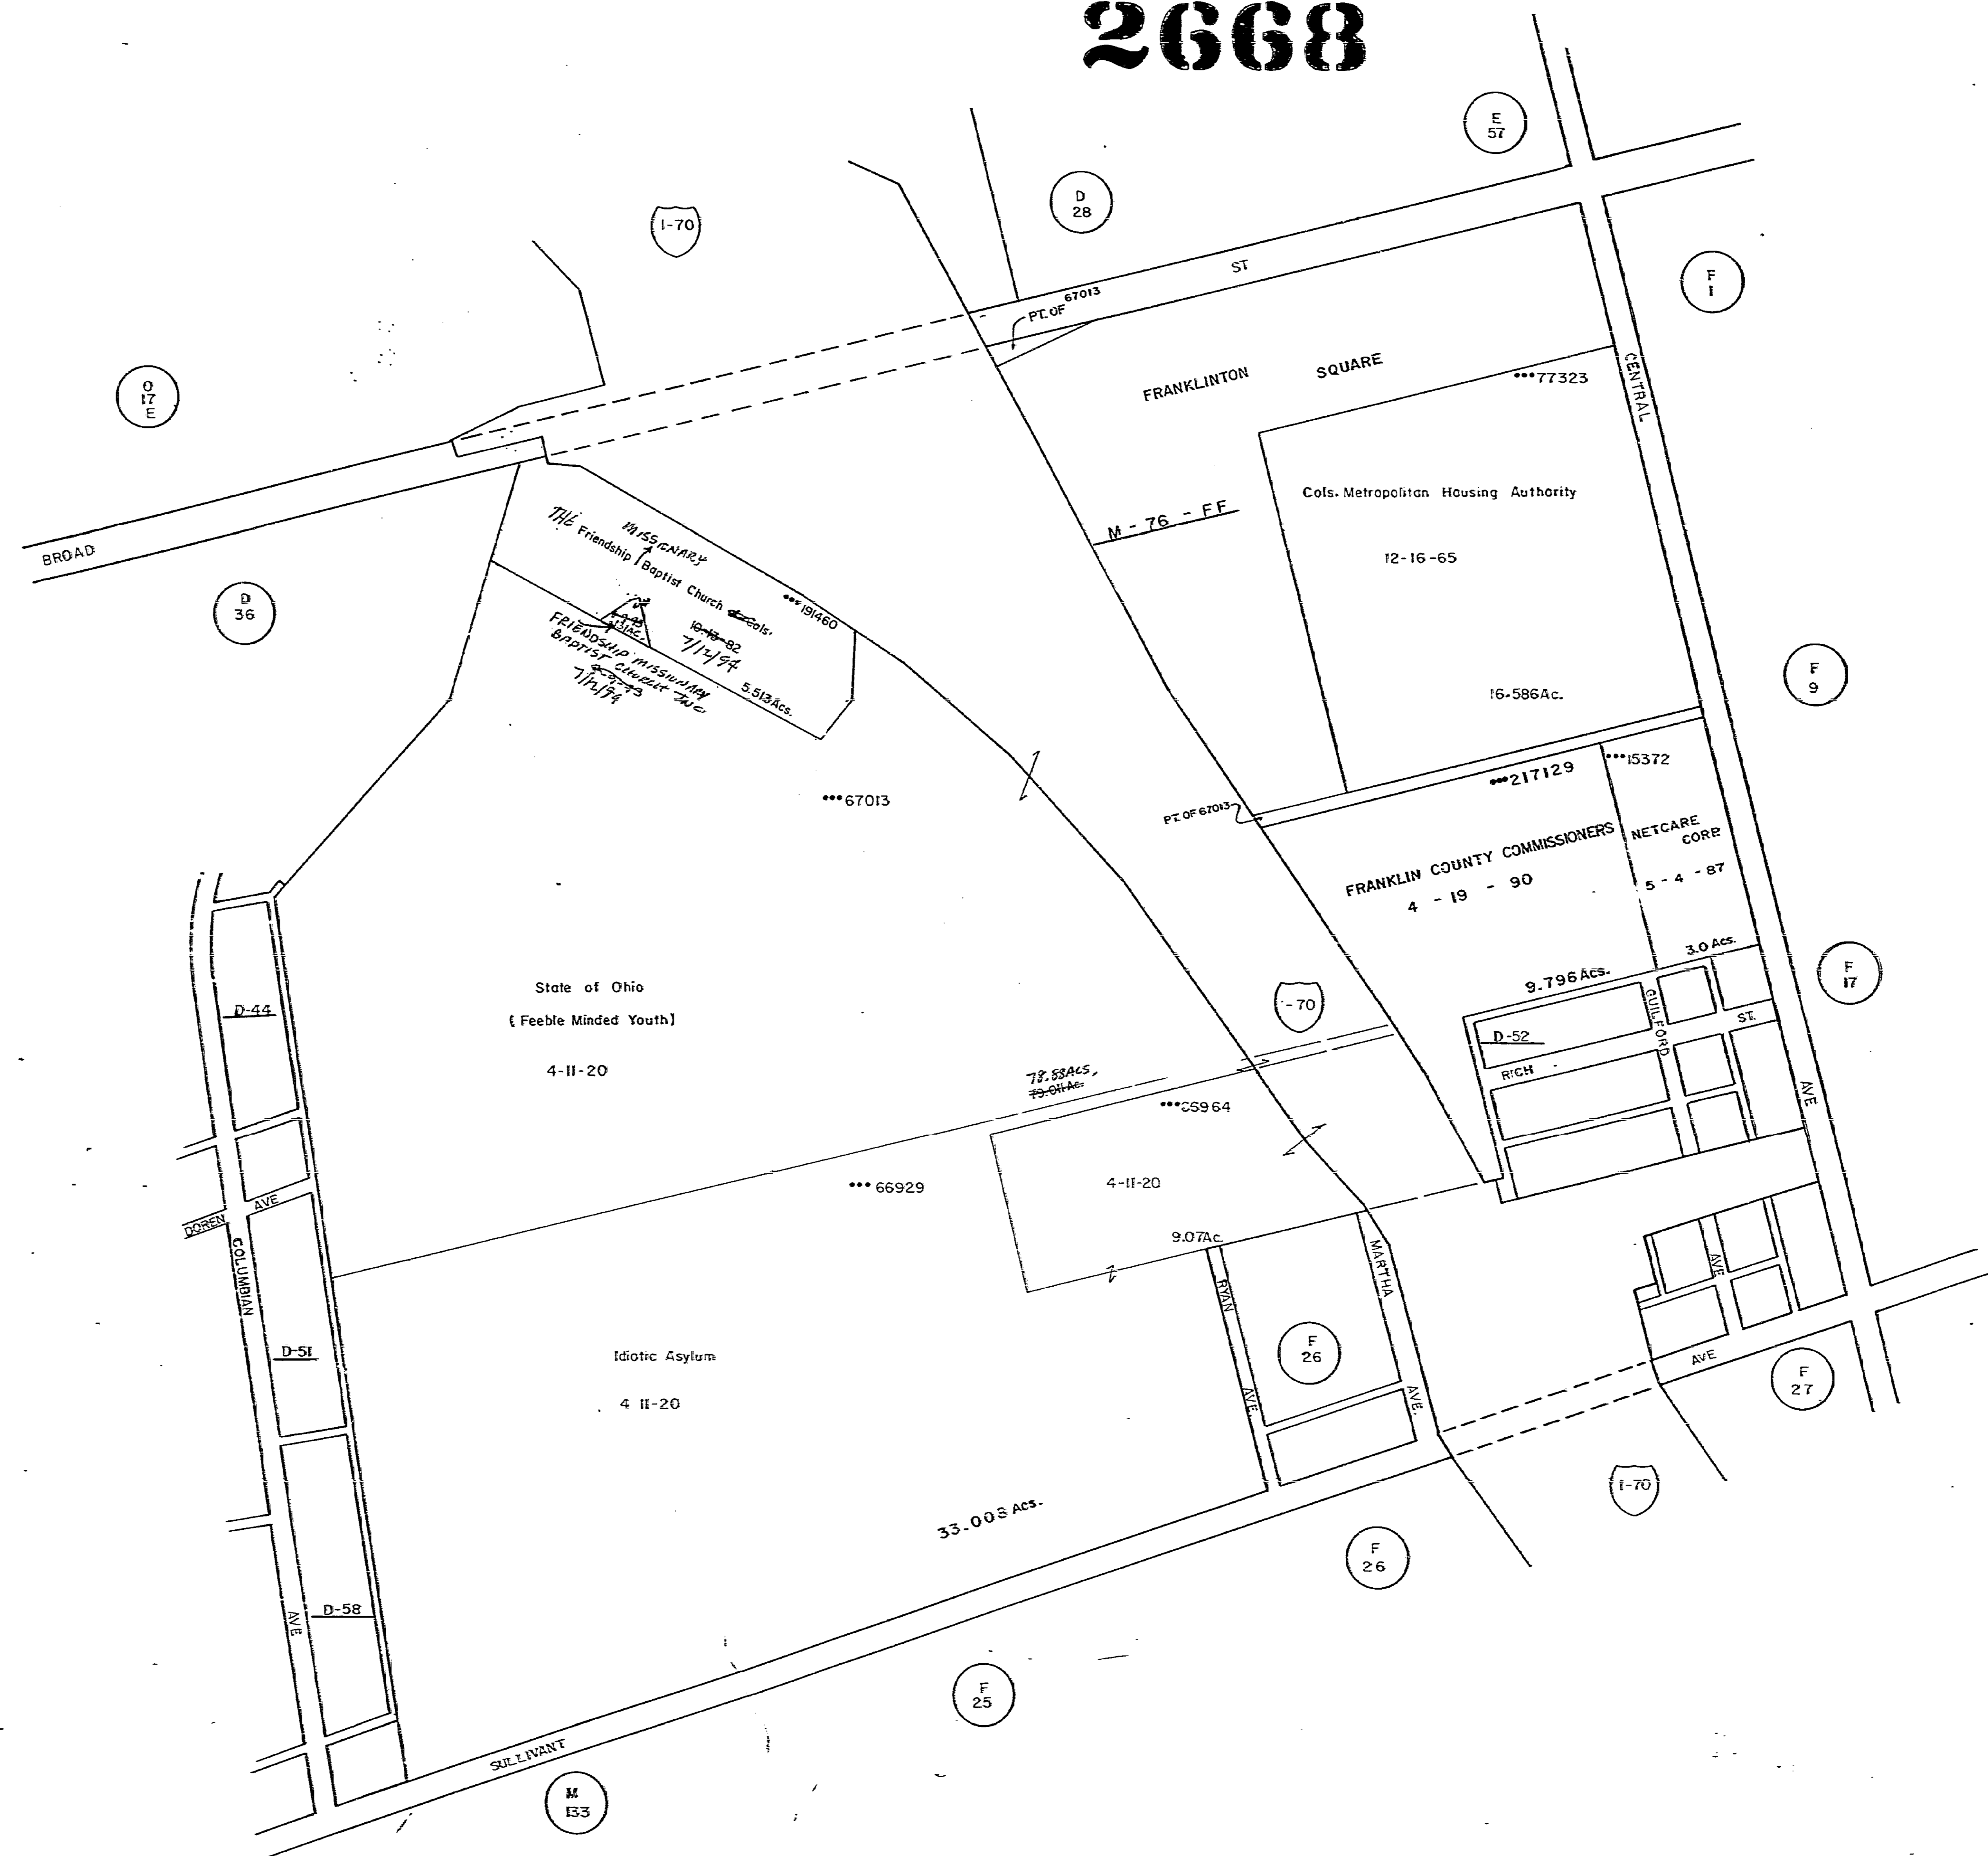

0-17-F

FRANKLIN TWP.
R. 23 TWPI

SCALE 1"=200'

V.M.S.

TAXING DISTRICT - CODE

COLUMBUS OIO

H-HOUSE NUMBERS

2668

9/8/90

0-17-F