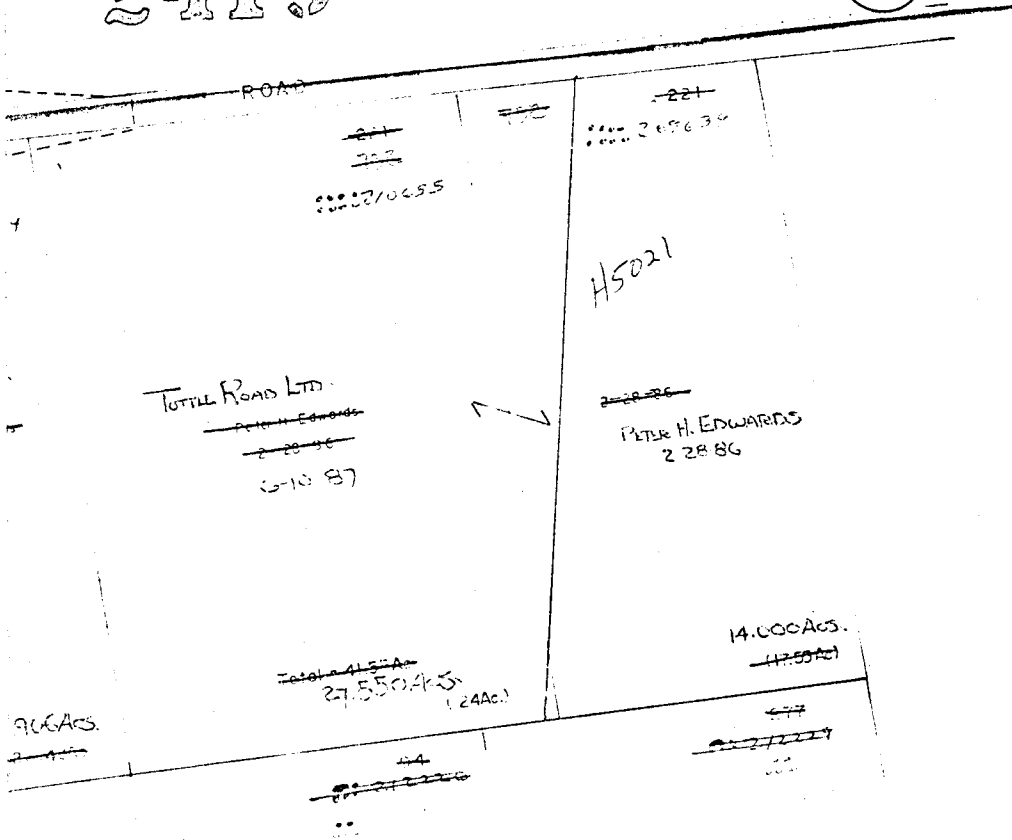

0  
111  
D

2

C  
111  
C

C  
111  
A

C  
111  
F

3022

2419

O III E

O-III-G  
WASHINGTON TWP.

SCALE 1"=200'

E=HIGHWAY EASEMENT

TAXING DISTRICT DISTRICT CODE

WASHINGTON TWP 270

\*\*WASH TWP-HILLIARD S.D. 272

H... HOUSE NUMBER

HILLIARD 0 50

COLUMBUS - HILLIARD 200

C/S 010

2418

O III H

O III A

O-III-G