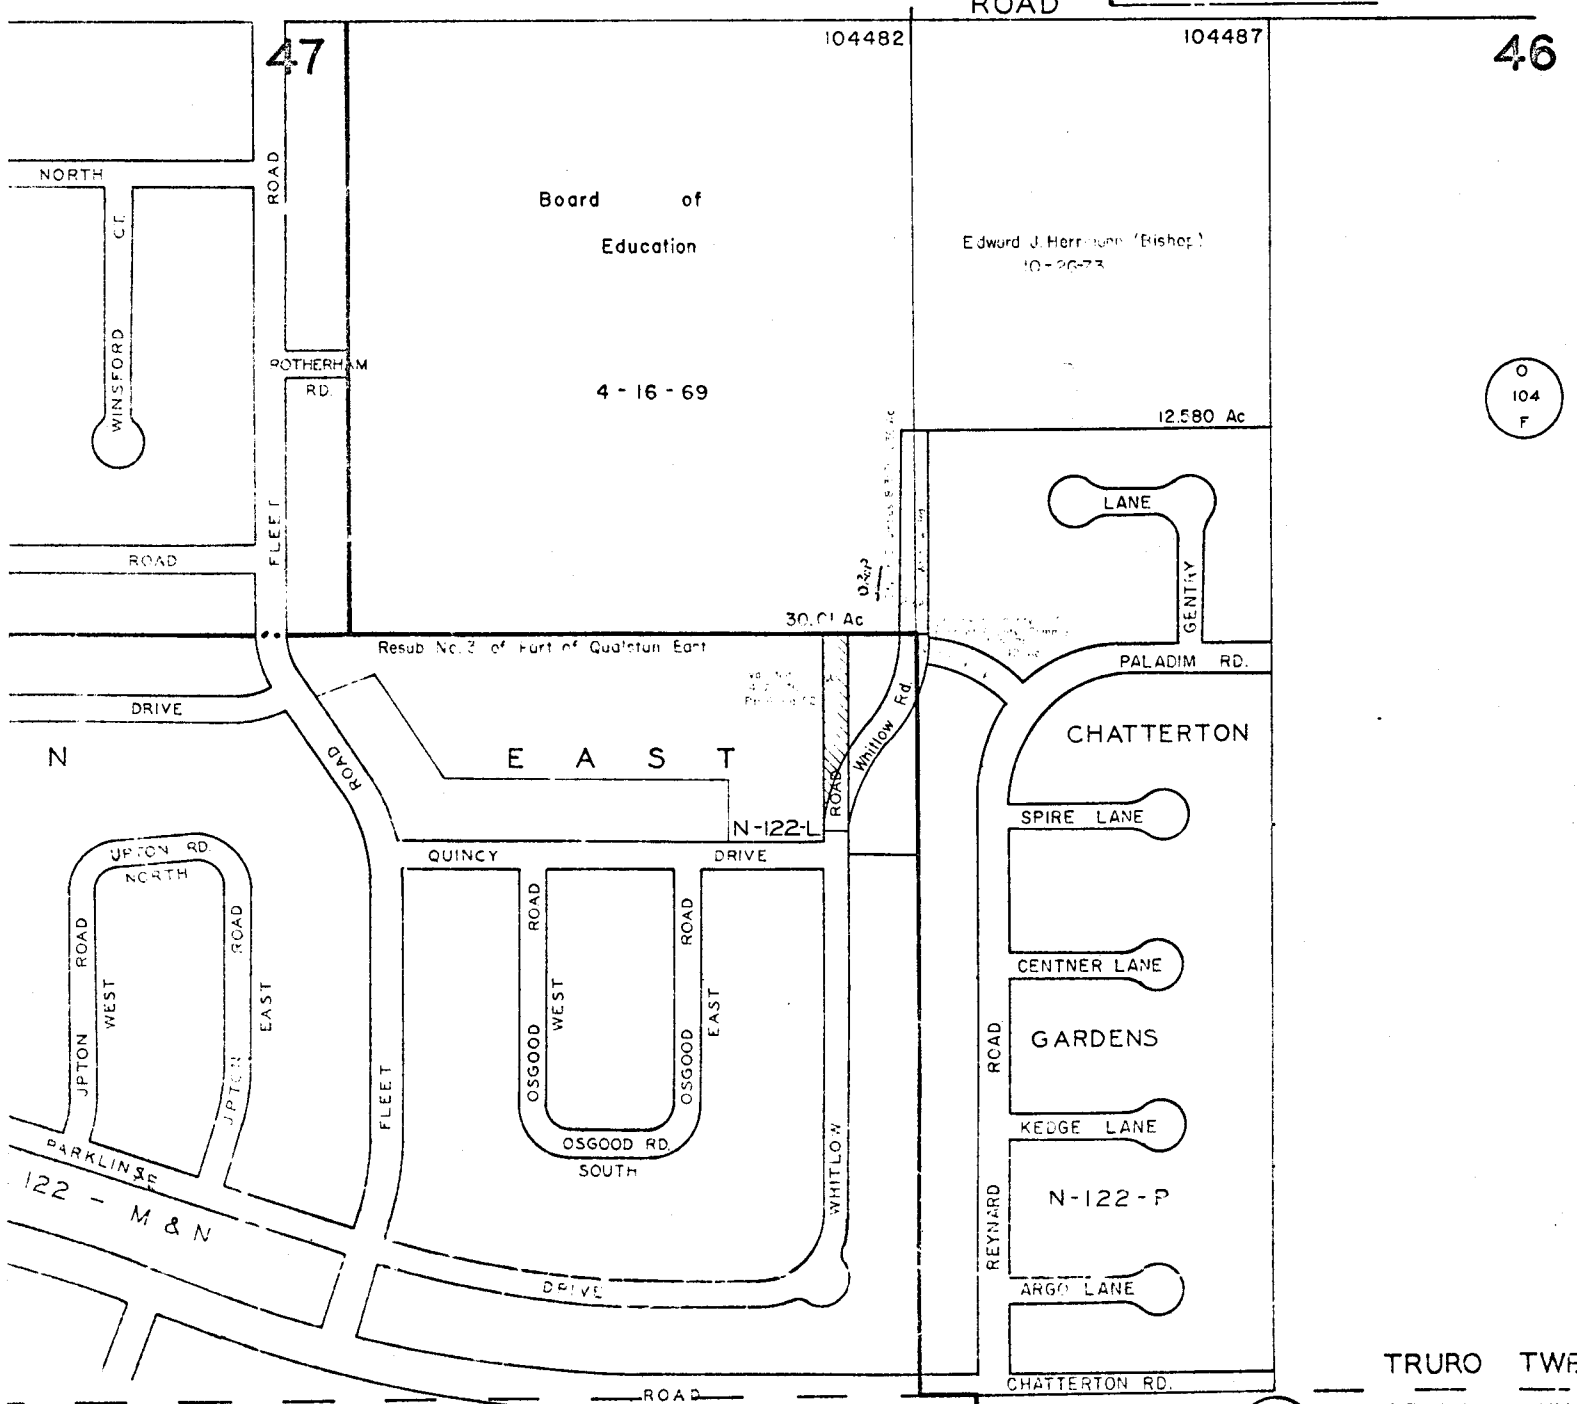

**1519**  
 TRURO TWP. RELOC.  
 MADISON TWP. REFUGEE

104 D

104 D

122 M

O-104-F

TRURO

R.21

SCALE 1" = 200'  
E=HIGHWAY EASEMENT  
TAXING DISTRICT COLUMBUS  
DISTRICT CODE C10

O 104 B

O 104 F

O 104 F

O 42

TRURO TWP  
MADISON TWP

O-104-F

1520