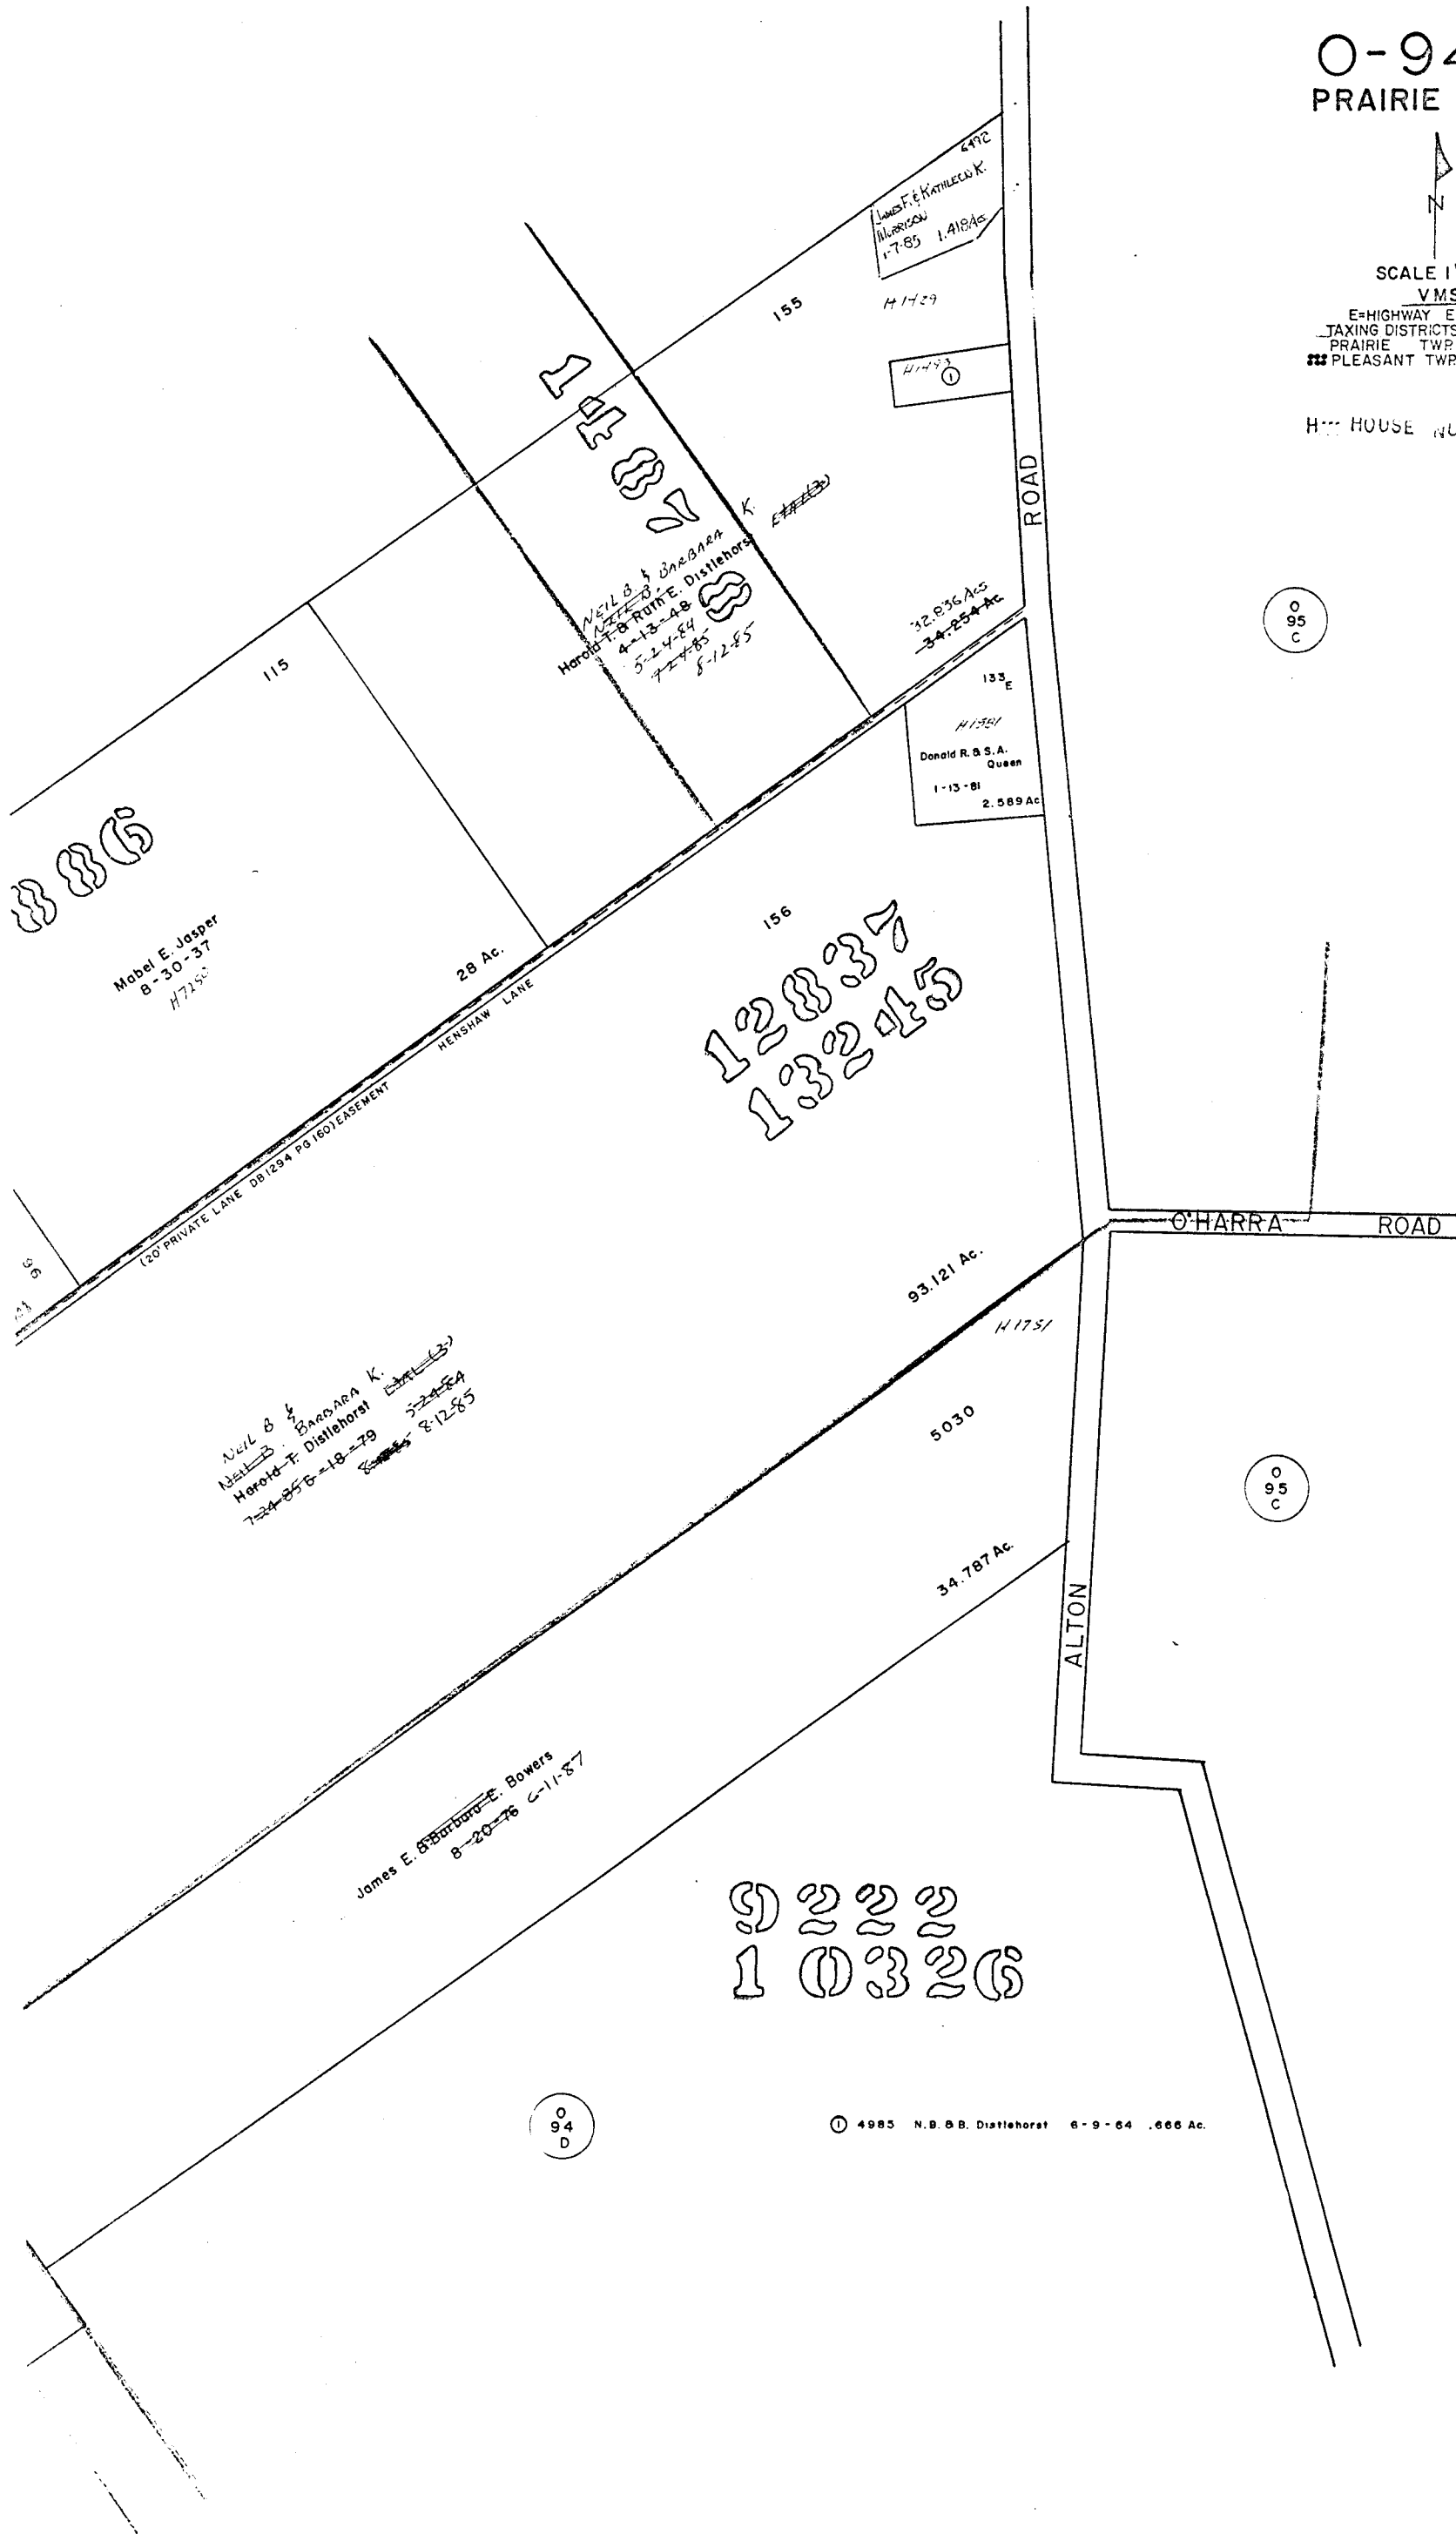

0
94
A

0
91
G

0
78
A

2885

2886

PRAIRIE
PLEASANT

TWP
TWP

Joseph W. & Rose I. Murnane
10-16-52

96

14879

Map
B

O-94-C
PRAIRIE TWP.

SCALE 1"=200'

VMS

E=HIGHWAY EASEMENT	TAXING DISTRICTS	DISTRICT	CODE
	PRAIRIE TWP.		240
	PLEASANT TWP.		230

H... HOUSE NUMBERS

① 4983 N.B.B. Distlehorst 6-9-64 .666 Ac.

O-94-C

DATE	BY	REVISION
5/11/72		