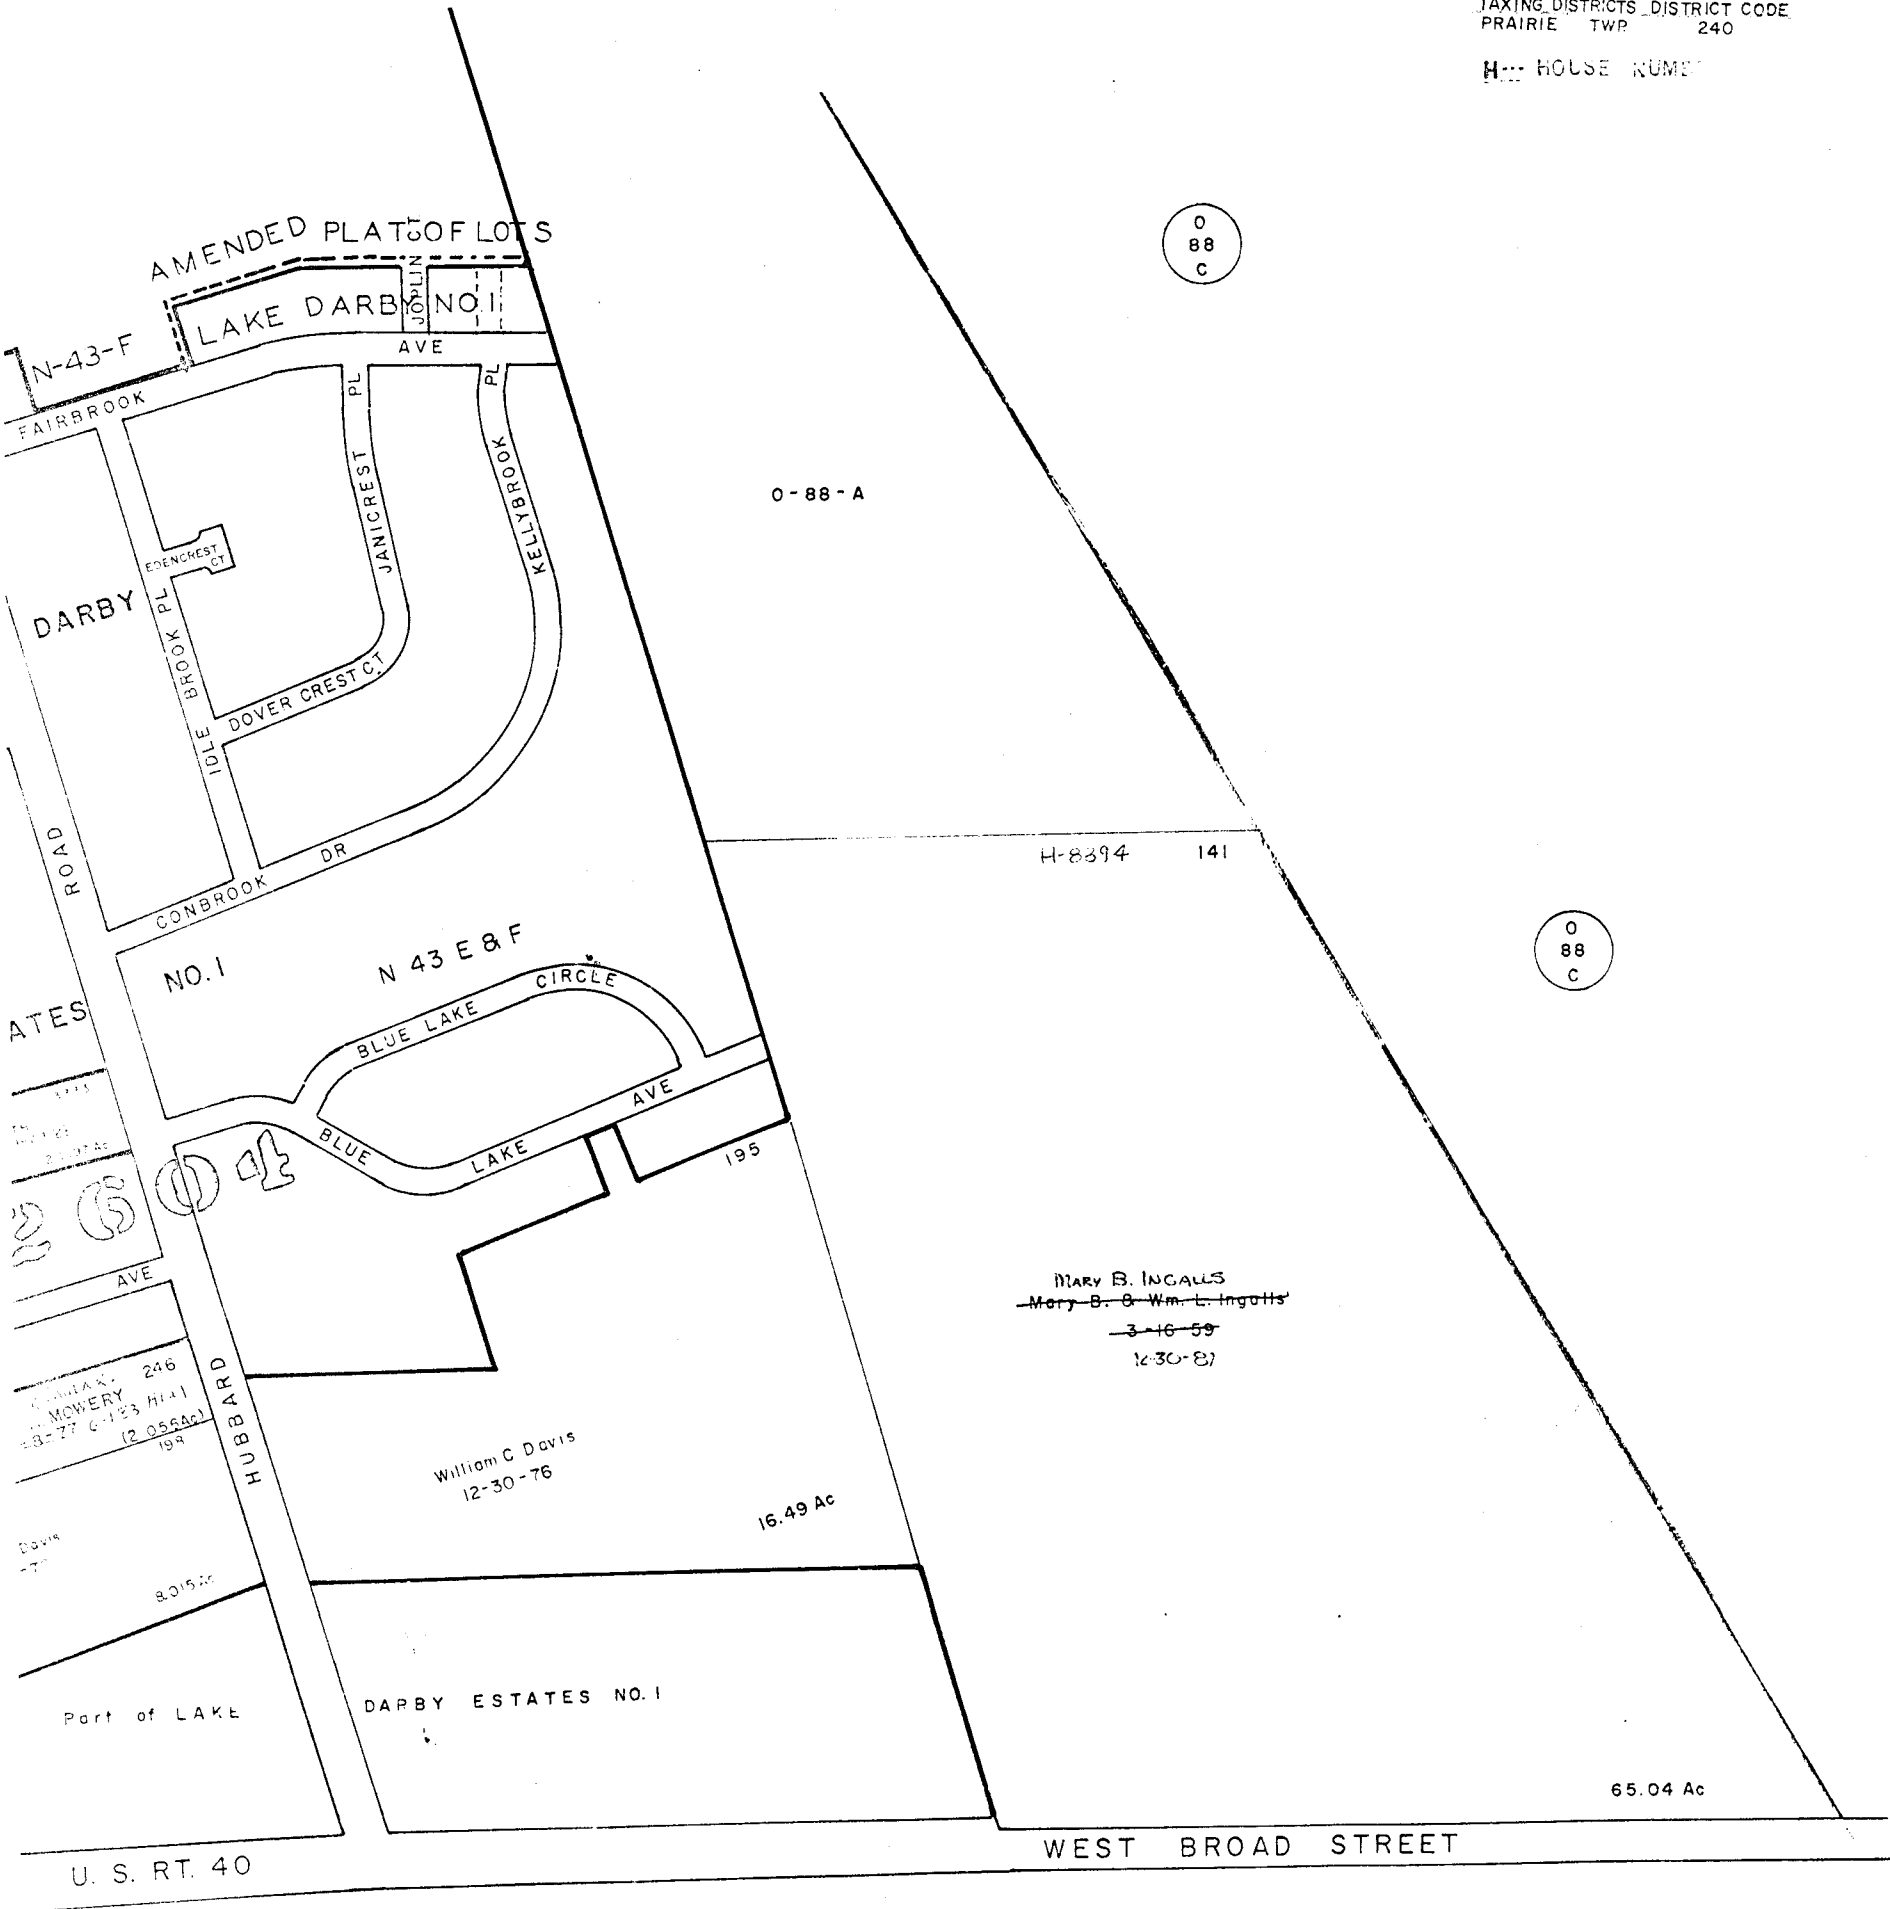

0
88
A

O-88-B
PRAIRIE TWP.

O
88
A

SCALE 1"=200'

V.M.S.
E=HIGHWAY EASEMENT
TAXING DISTRICTS DISTRICT CODE
PRAIRIE TWP 240
H--- HOUSE NUMBER

O
88
C

O
88
C

O
91
A

O-88-B

1290