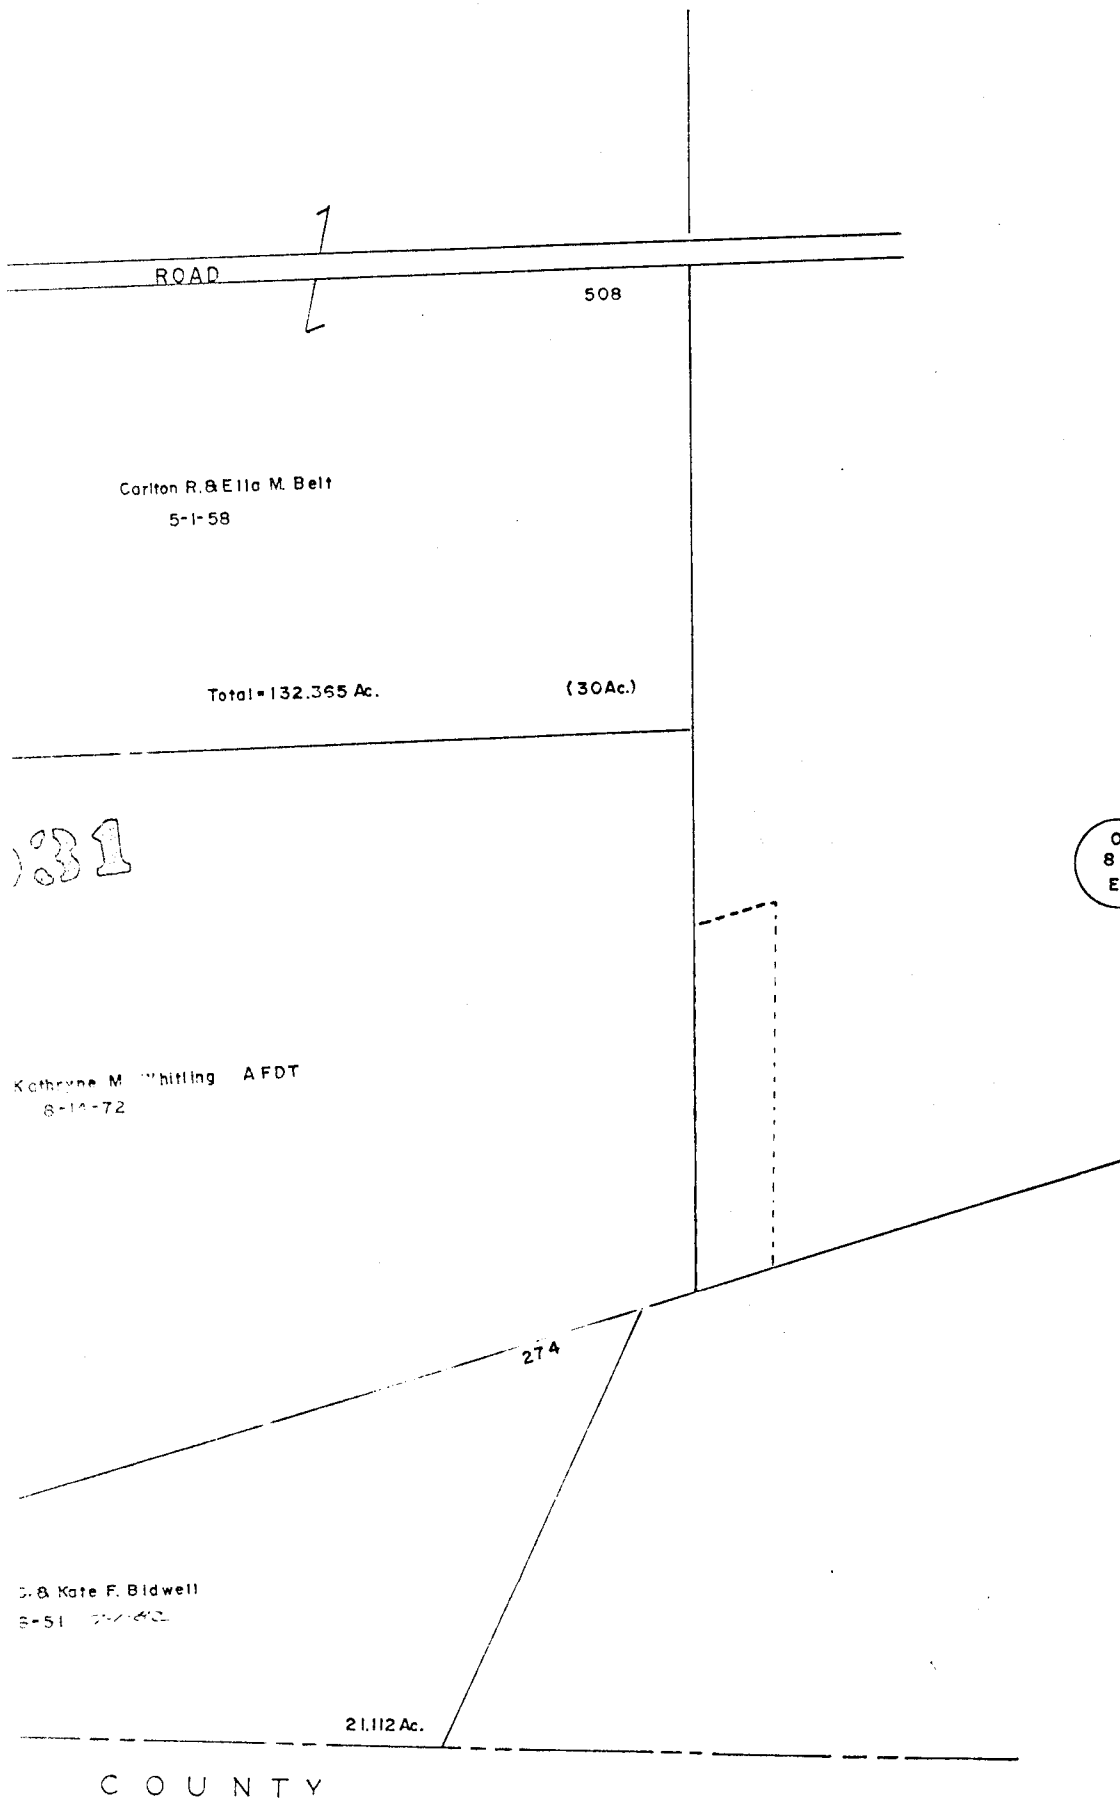

0-87-D

PLEASANT TWP.

SCALE 1"=200'
V.M.S.

E=HIGHWAY EASEMENT
TAXING DISTRICTS DISTRICT CODE
PLEASANT TWP 230

H--- HOUSE NUMBERS

0-87-D