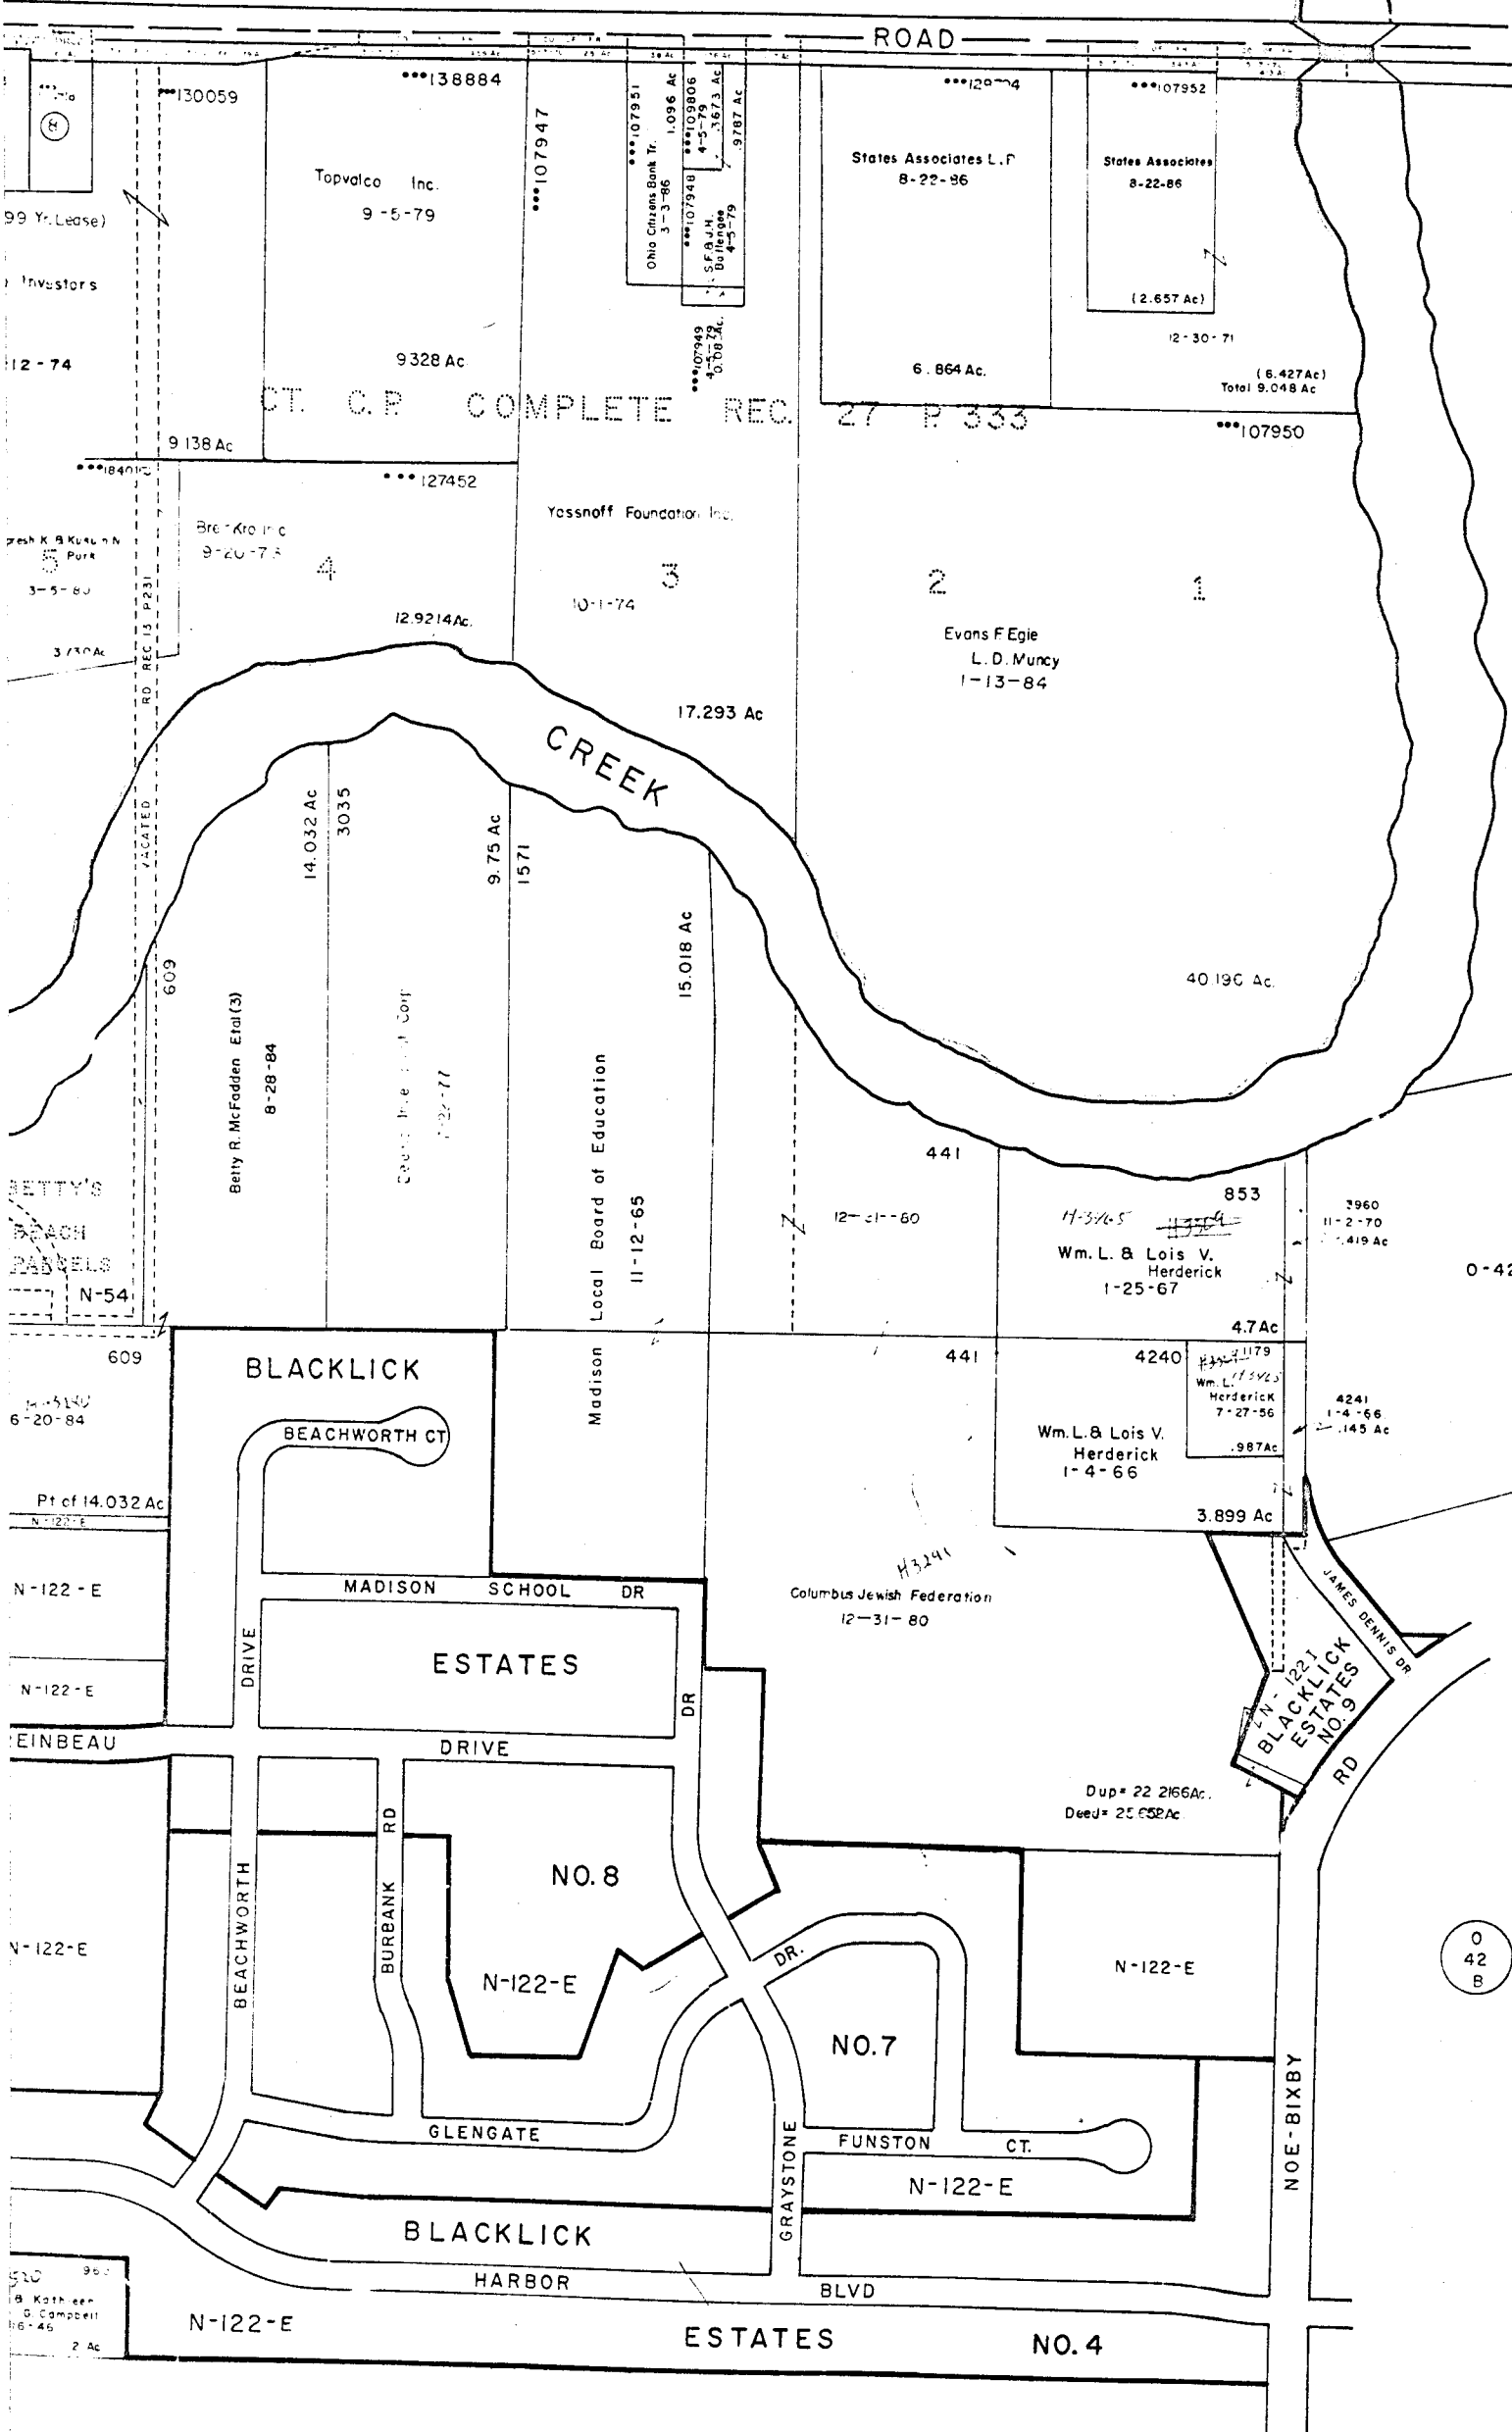

TRURO

O
103
D

REFUGEE

O
41
B

O
41
B

O
42
D

Parcel	Name	Date	Ac
1	385 Frank C Pennington	8-6-42	192
2	1182 "	"	287
3	432 Glenn A & Joan C Bradbury	1-23-70	2 275
4	641 Fred W. Kreutz TRUSTEE	5-22-87	1.346
5	660 Fred W & Gail L Kreutz TRS	5-22-87	4.62
6	860 John W & Hazel J. Woodworth	11-1-84	5.75
7	108683 Church's Fried Chicken Inc	11-23-70	0.9661
8	104718 Wendy's International Inc.	3-29-77	0.7134
9	Dedication of A Scenic Easement and A Service Road For Refugee Road		

TWP

0
104
D

0-42-A

MADISON TWP
R.21 TWP II

SCALE = 1" = 200'
 E=HIGHWAY EASEMENT
 TAXING DISTRICT DISTRICT CODE
 MADISON TWP 180
 CITY OF COLS. GROVEPORT MADISON 530
 H... HOUSE NUMBERS

0
42
B

0
42
B

0
42
D