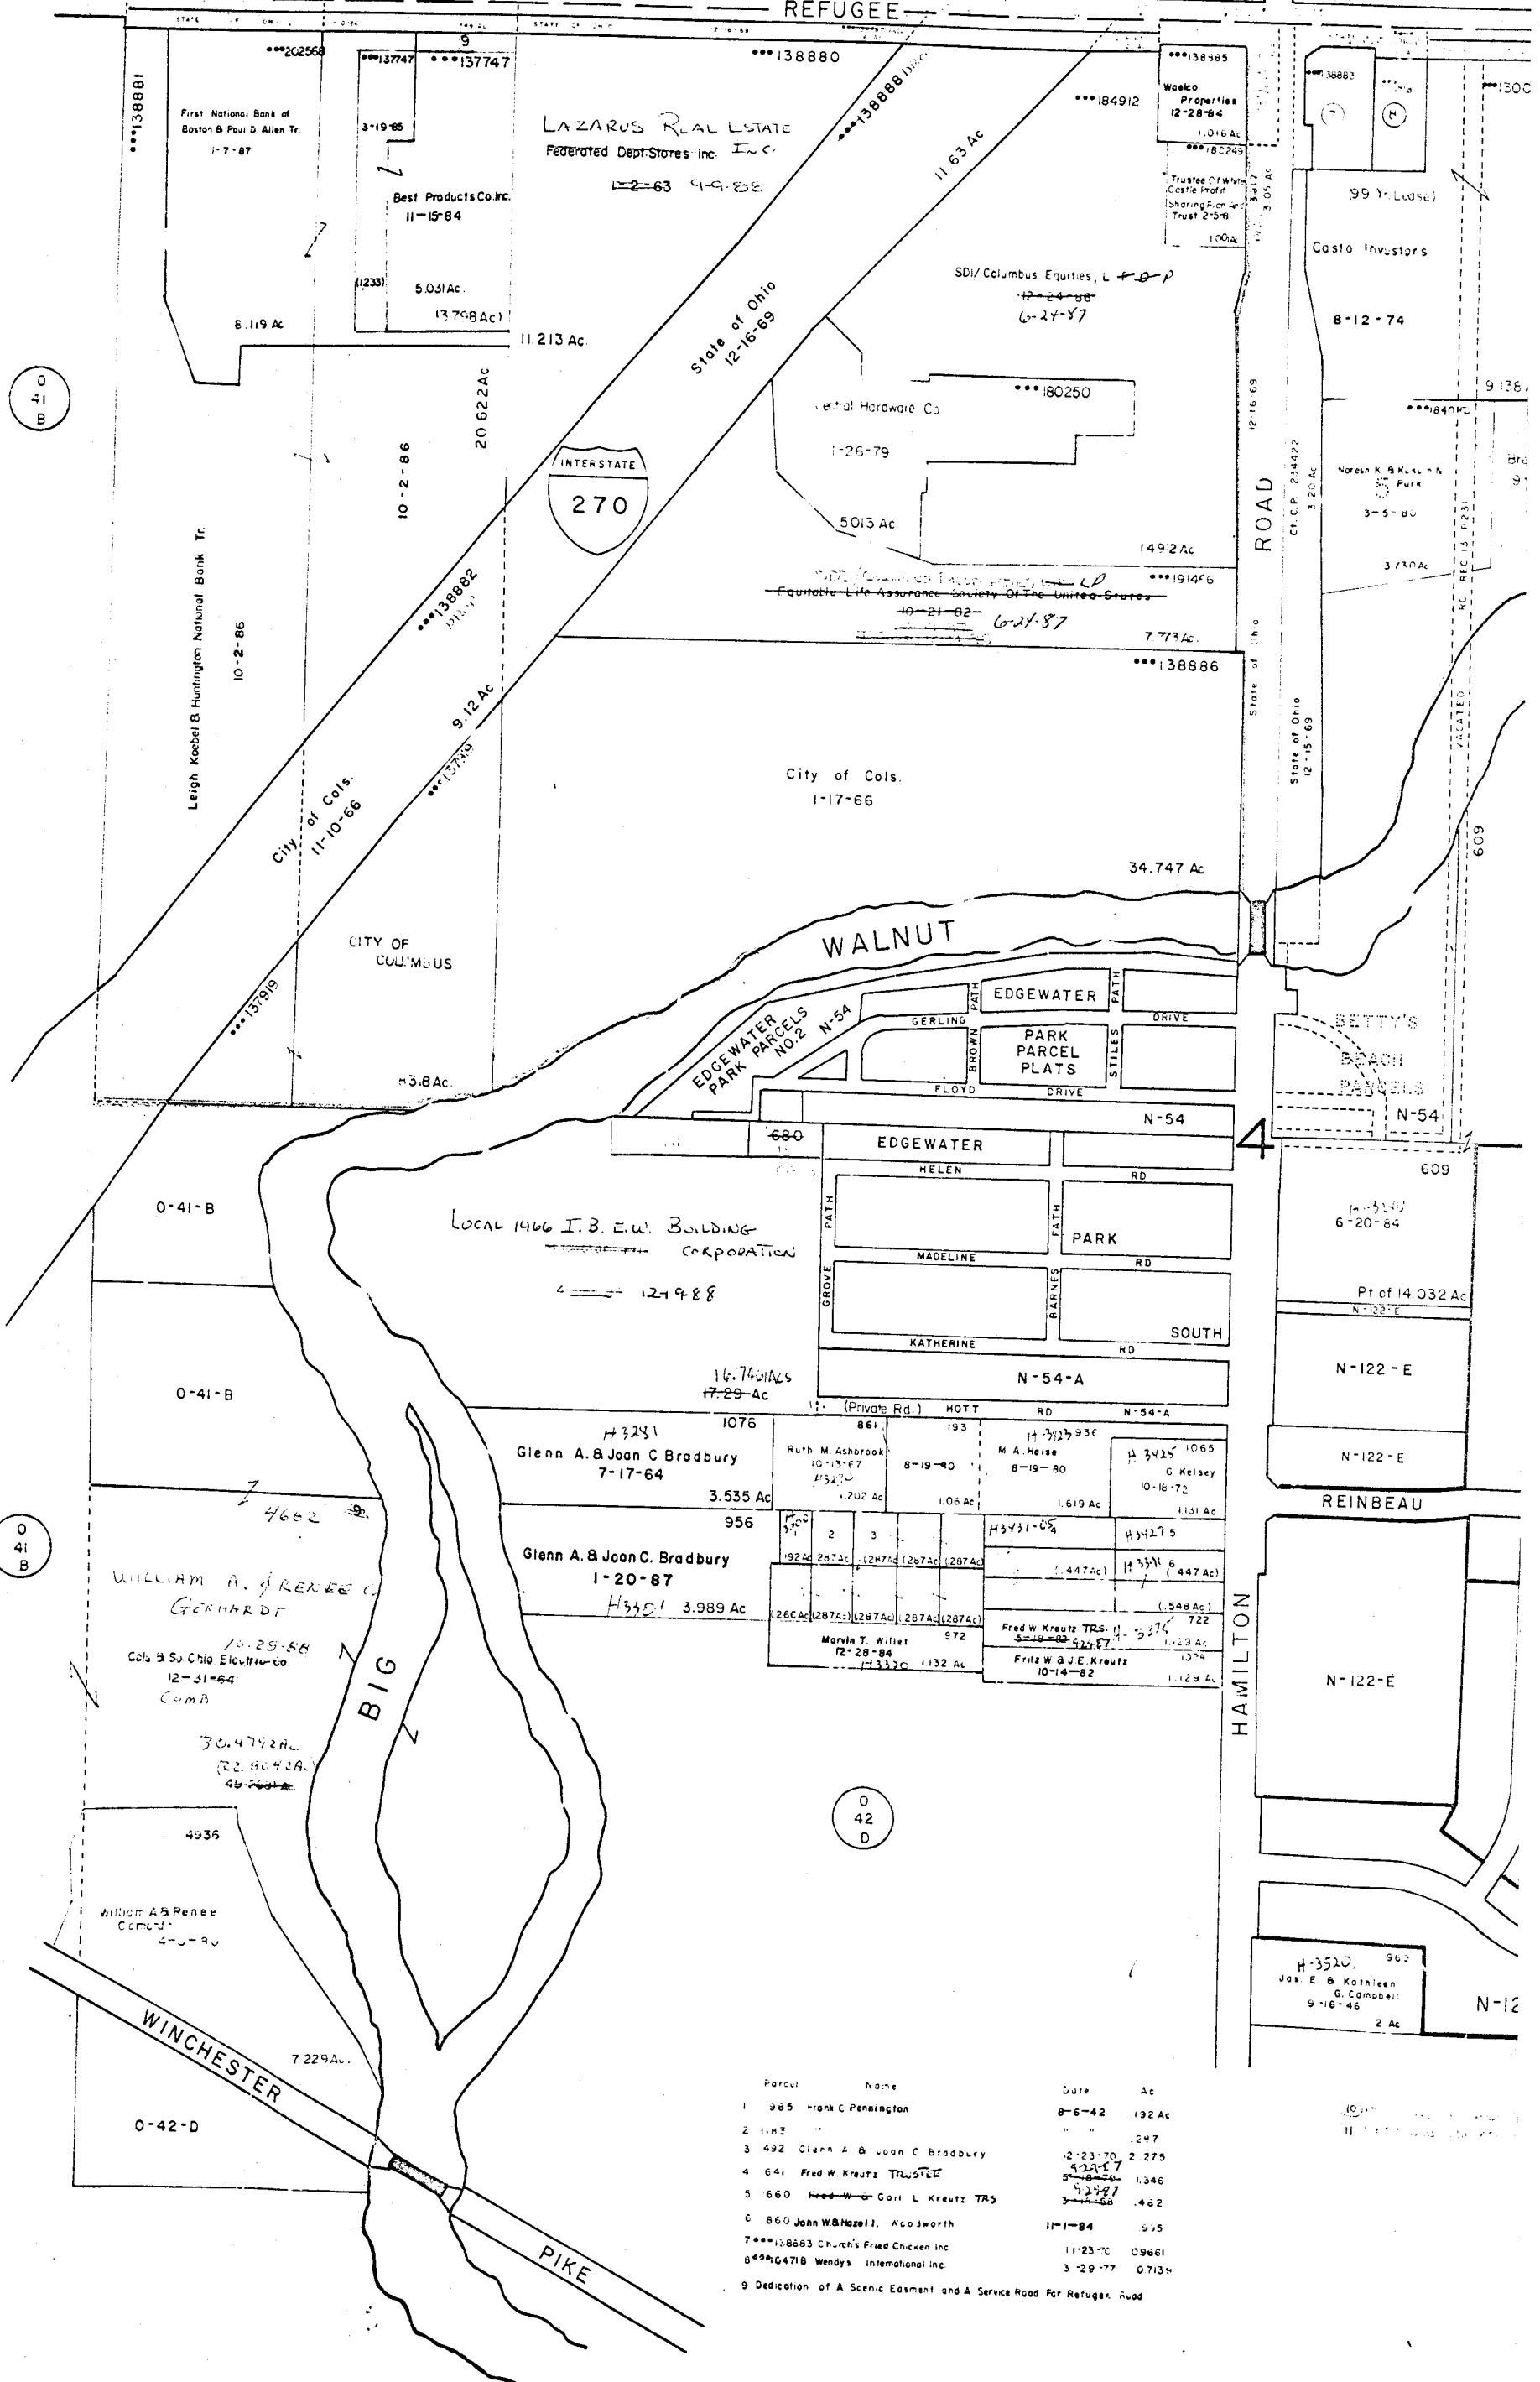

TRURO

O
103
D

REFUGEE

O
41
B

O
41
B

O
42
D

Parcel	Name	Date	Ac
1	385 Frank C Pennington	8-6-42	192
2	1182 "	"	287
3	432 Glenn A & Joan C Bradbury	1-23-70	2 275
4	641 Fred W. Kreutz TRUSTEE	5-22-87	1.346
5	660 Fred W & Gail L Kreutz TRS	5-22-87	4.62
6	860 John W & Hazel J. Woodworth	11-1-84	5.75
7	108683 Church's Fried Chicken Inc	11-23-70	0.9661
8	104718 Wendy's International Inc.	3-29-77	0.7134
9	Dedication of A Scenic Easement and A Service Road For Refugee Road		

TWP

0
104
D

0-42-A

MADISON TWP
R.21 TWP II

SCALE = 1" = 200'
 E=HIGHWAY EASEMENT
 TAXING DISTRICT DISTRICT CODE
 MADISON TWP 180
 CITY OF COLS. GROVEPORT MADISON 530
 H... HOUSE NUMBERS

0
42
B

0
42
B

0
42
D