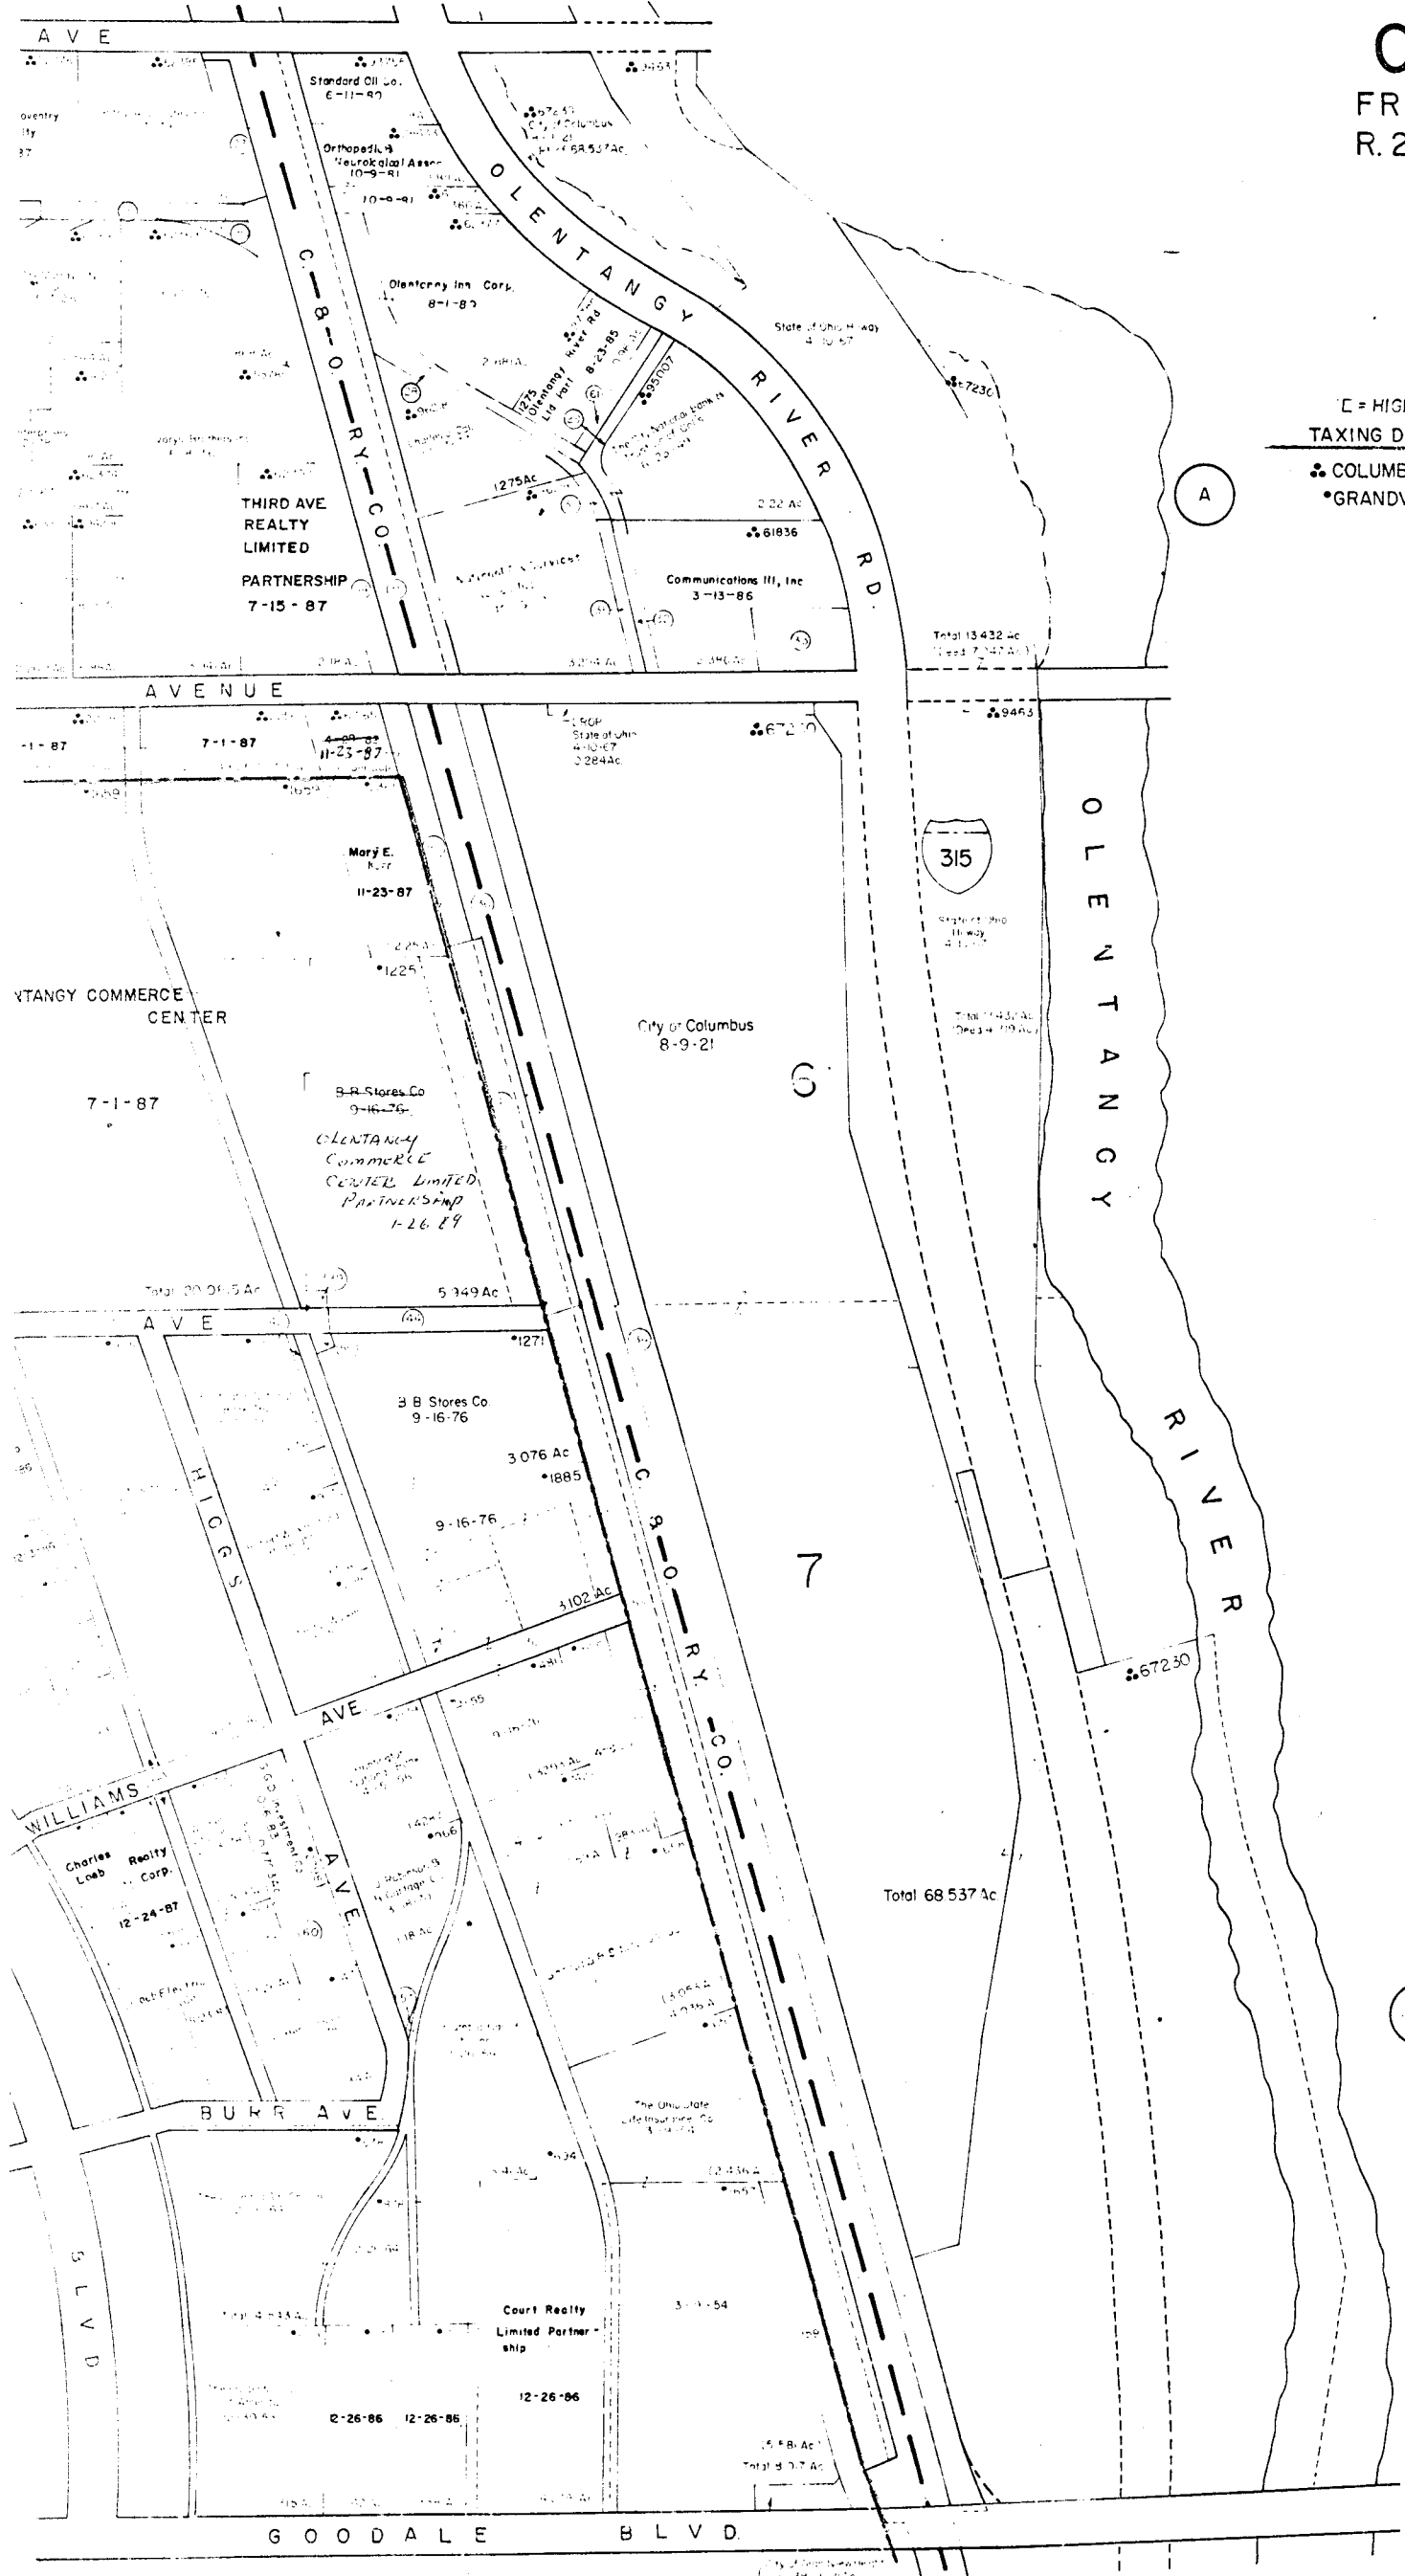

0-17-B
 FRANKLIN TWP.
 R. 23. TWP. I.

SCALE: 1" = 200'

E = HIGHWAY EASEMENT

TAXING DISTRICTS DISTRICT CODE

- COLUMBUS 010
- GRANDVIEW HEIGHTS 030

0-17-B

0-17-B