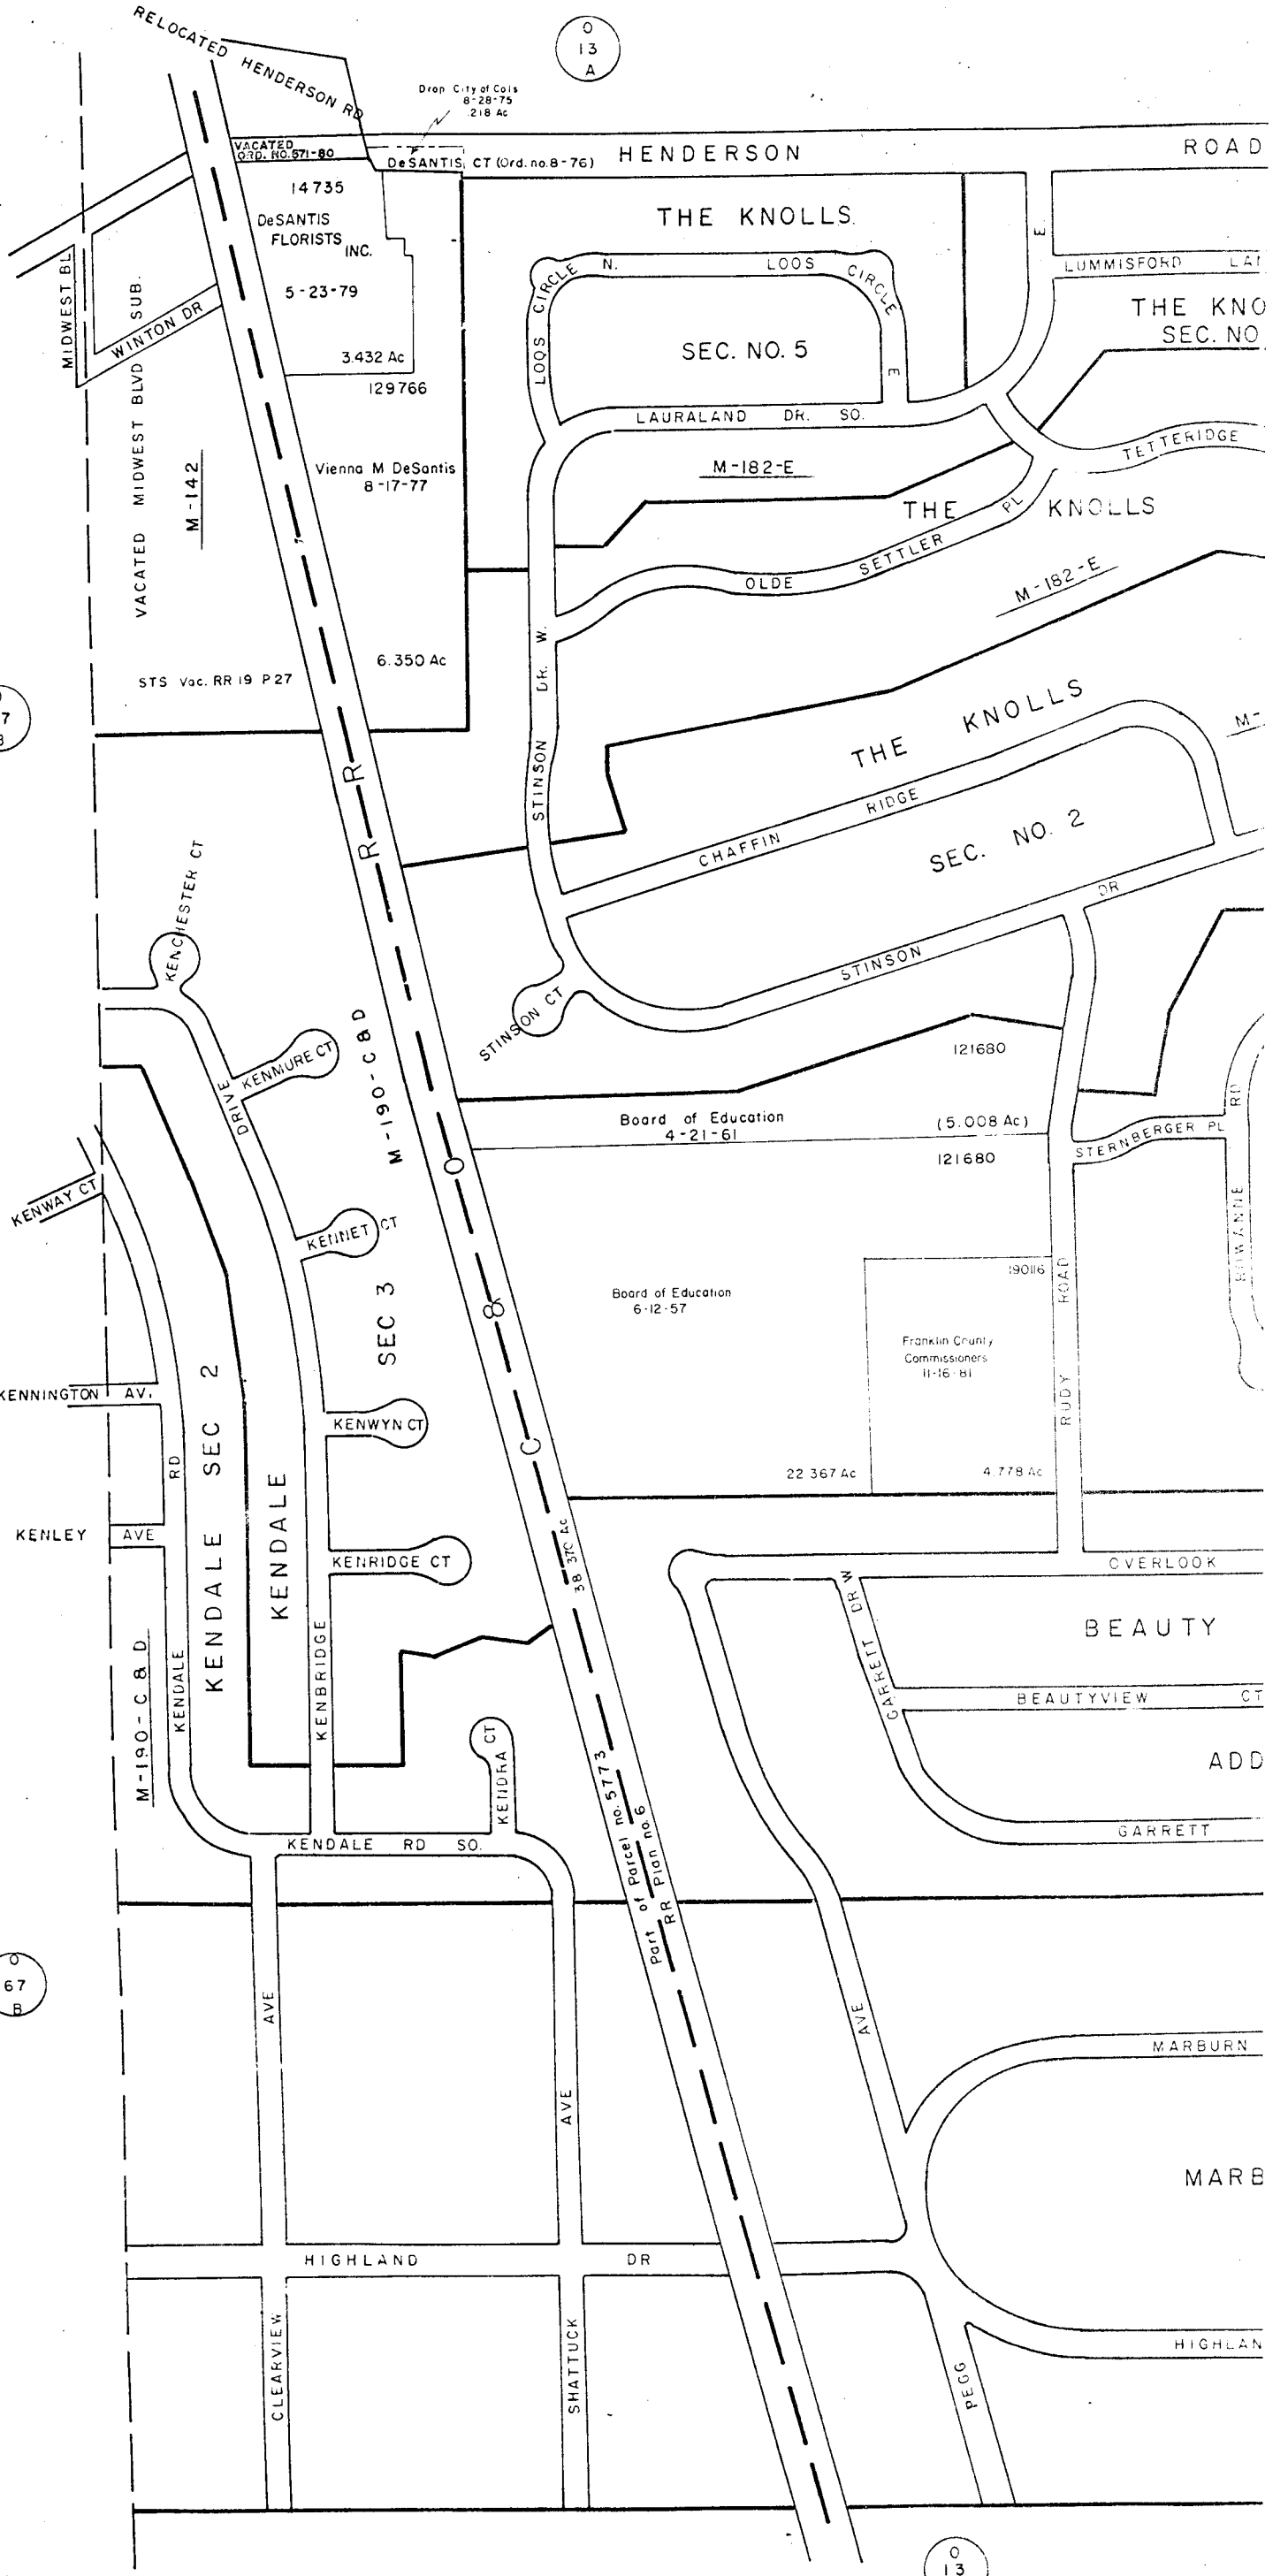

PERRY TWP.

O-13-B

CLINTON TWP

R. 18 TWP 1

SCALE 1" = 200'  
E=HIGHWAY EASEMENT  
TAXING DISTRICTS DISTRICT CODE  
COLUMBUS 010

① 492486 STATE OF OHIO 12-18-78 .967Ac.  
② DROP " " " " .720Ac.

O  
13  
C

2