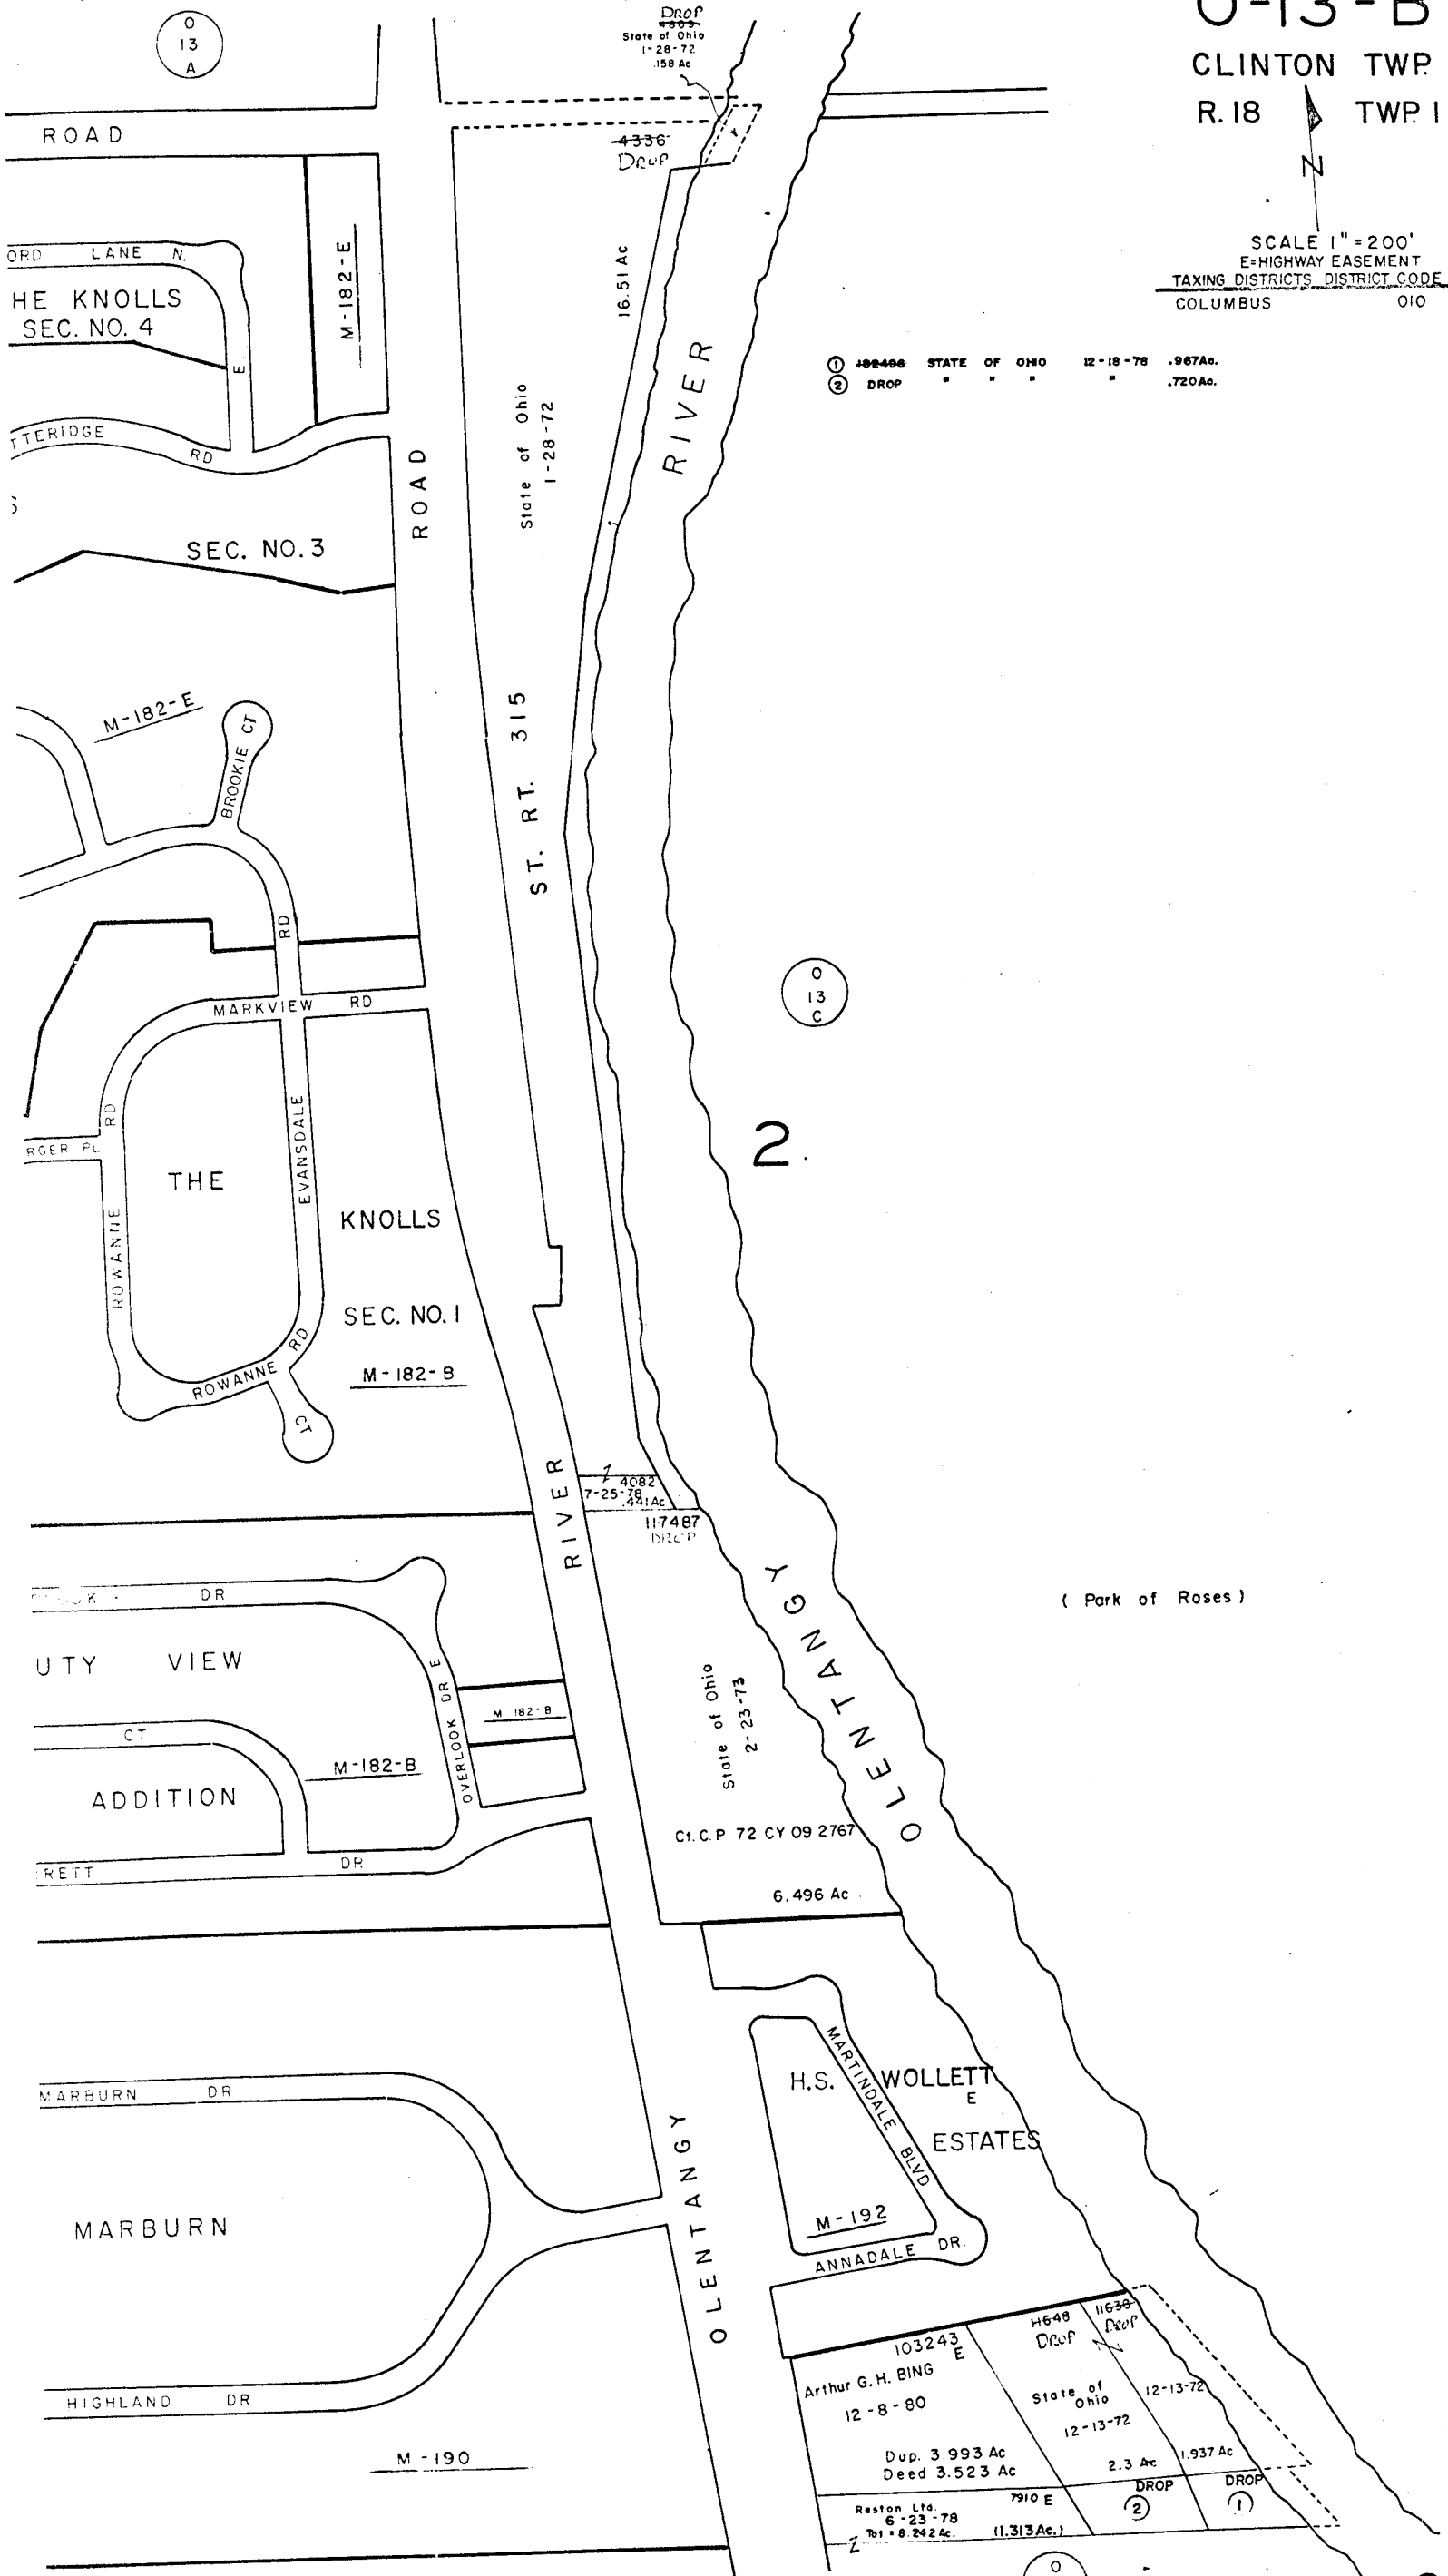

PERRY TWP.

O-13-B

CLINTON TWP

R. 18 TWP 1

SCALE 1" = 200'  
E=HIGHWAY EASEMENT  
TAXING DISTRICTS DISTRICT CODE  
COLUMBUS 010

① 492486 STATE OF OHIO 12-18-78 .967Ac.  
② DROP " " " " .720Ac.

O  
13  
C

2