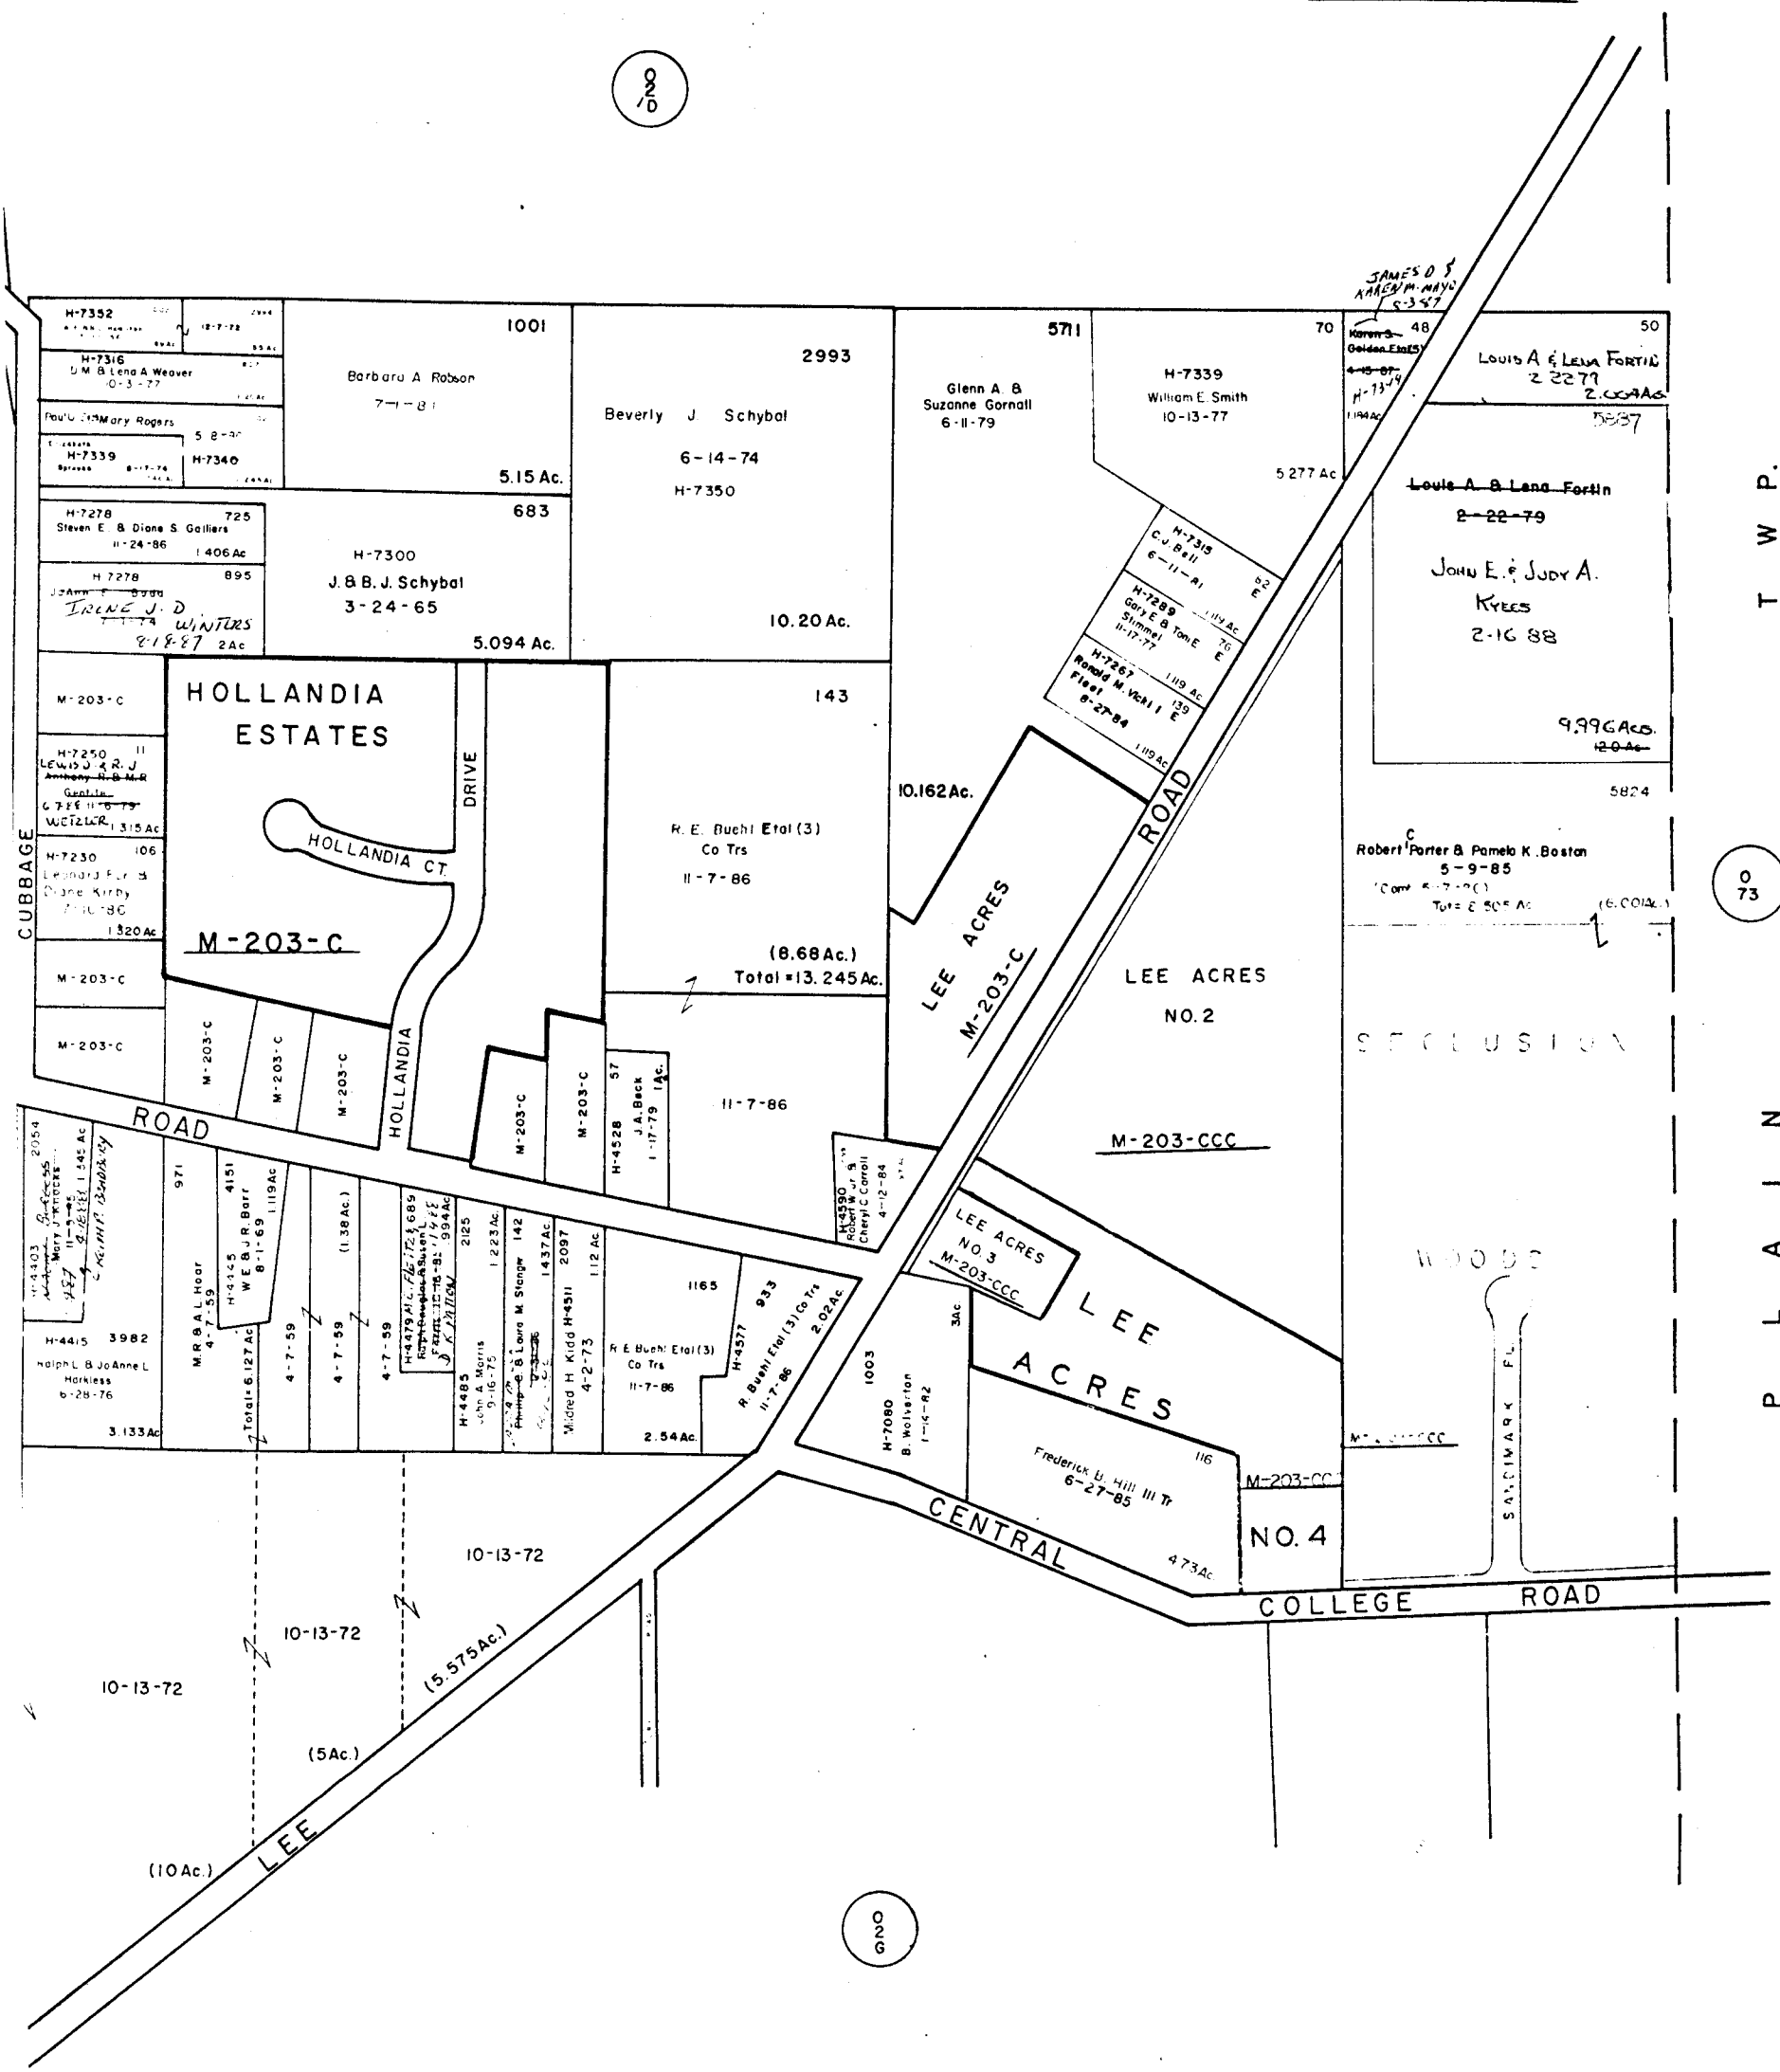

0-2-F
BLENDON TWP.
R17 TWP.2

SCALE 1" = 200'
E = HIGHWAY EASEMENT

TAXING DISTRICTS	DISTRICT CODE
BLENDON	110
H---HOUSE NUMBERS	

200

073

T W P .
P L A I N

200