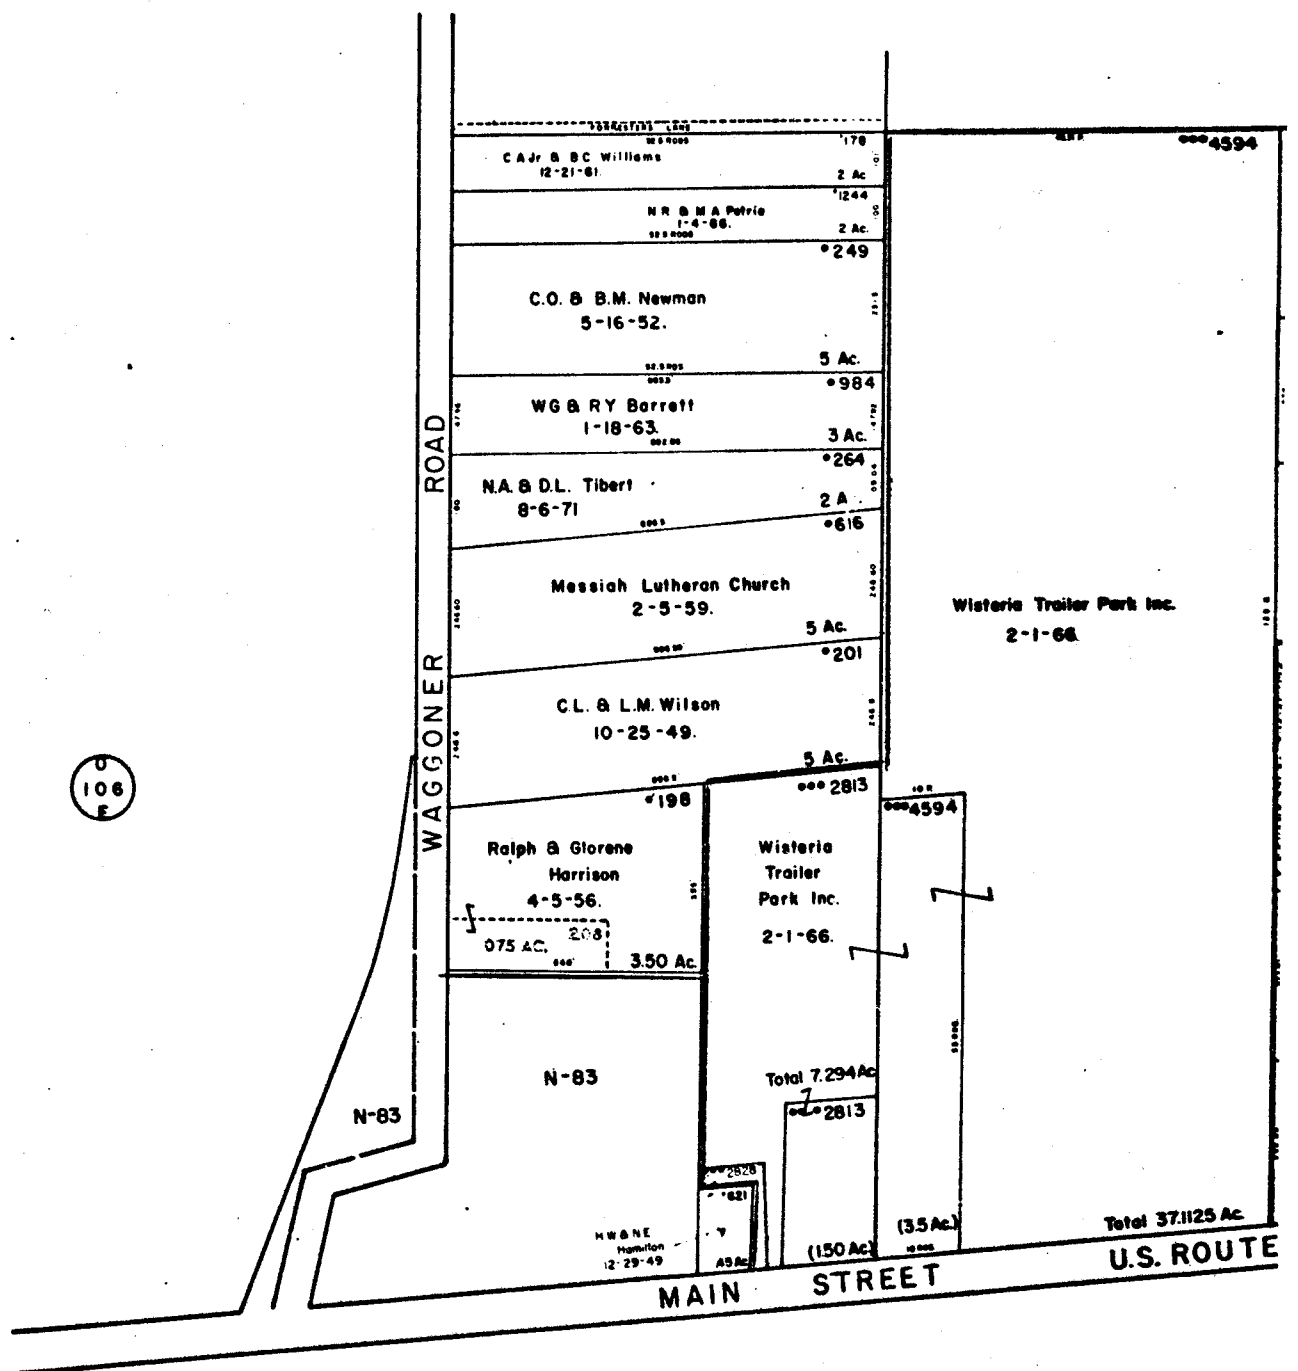

0
106
C

0
106
E

O-106-F

TRURO TWP

R-20 TWP-16

SCALE 1"=200'

TAXING DISTRICT

* TRURO REYNOLDSBURG S.D.

***CITY OF REYNOLDSBURG

LICKING COUNTY

E 40

O 106 M

4095

O-106-F