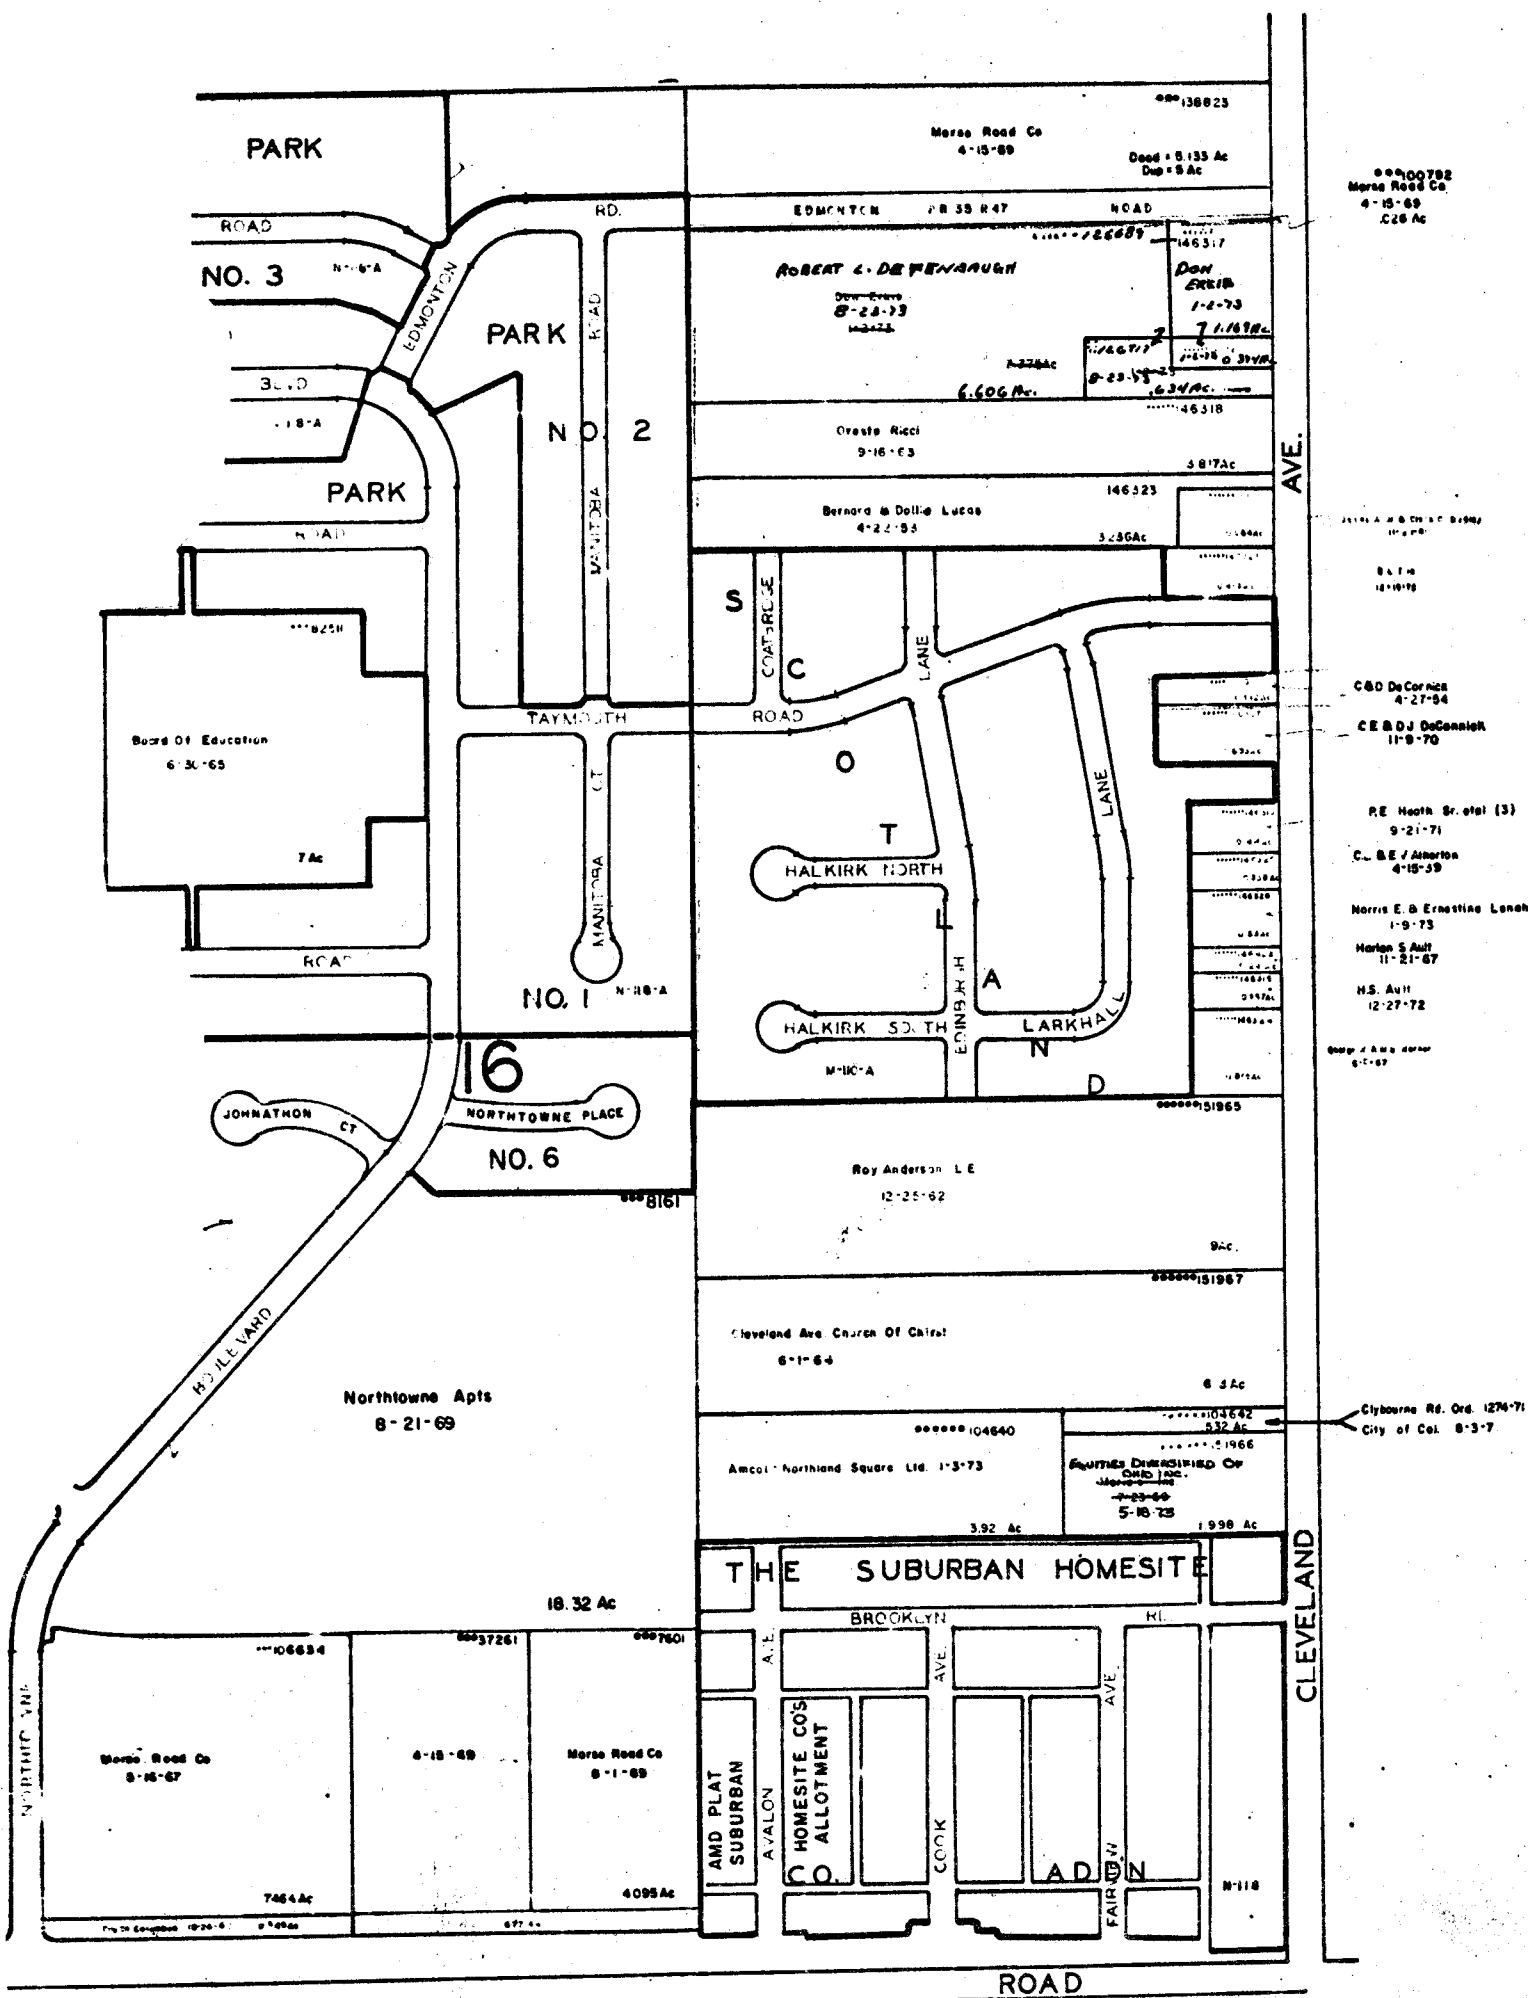

N
241
I

SEC. 5
NORTHCLIFF DR

M
110

BLVD
PARK
EAST
FOR
EST
NORTHTOWNE

MINERVA AVE
STRIMPLE AVE
KILBOURNE AVE

0
100-
6

***37261

Morse Road Co
4-15-69

MORSE

O-100-H

SHARON TWP.
R.18 TWP.2

SCALE 1"=200'
TAXING DISTRICTS

***CITY OF COLUMBUS
*****Cols Westerville
****Sharon Westerville

M
110

O
3

O
14