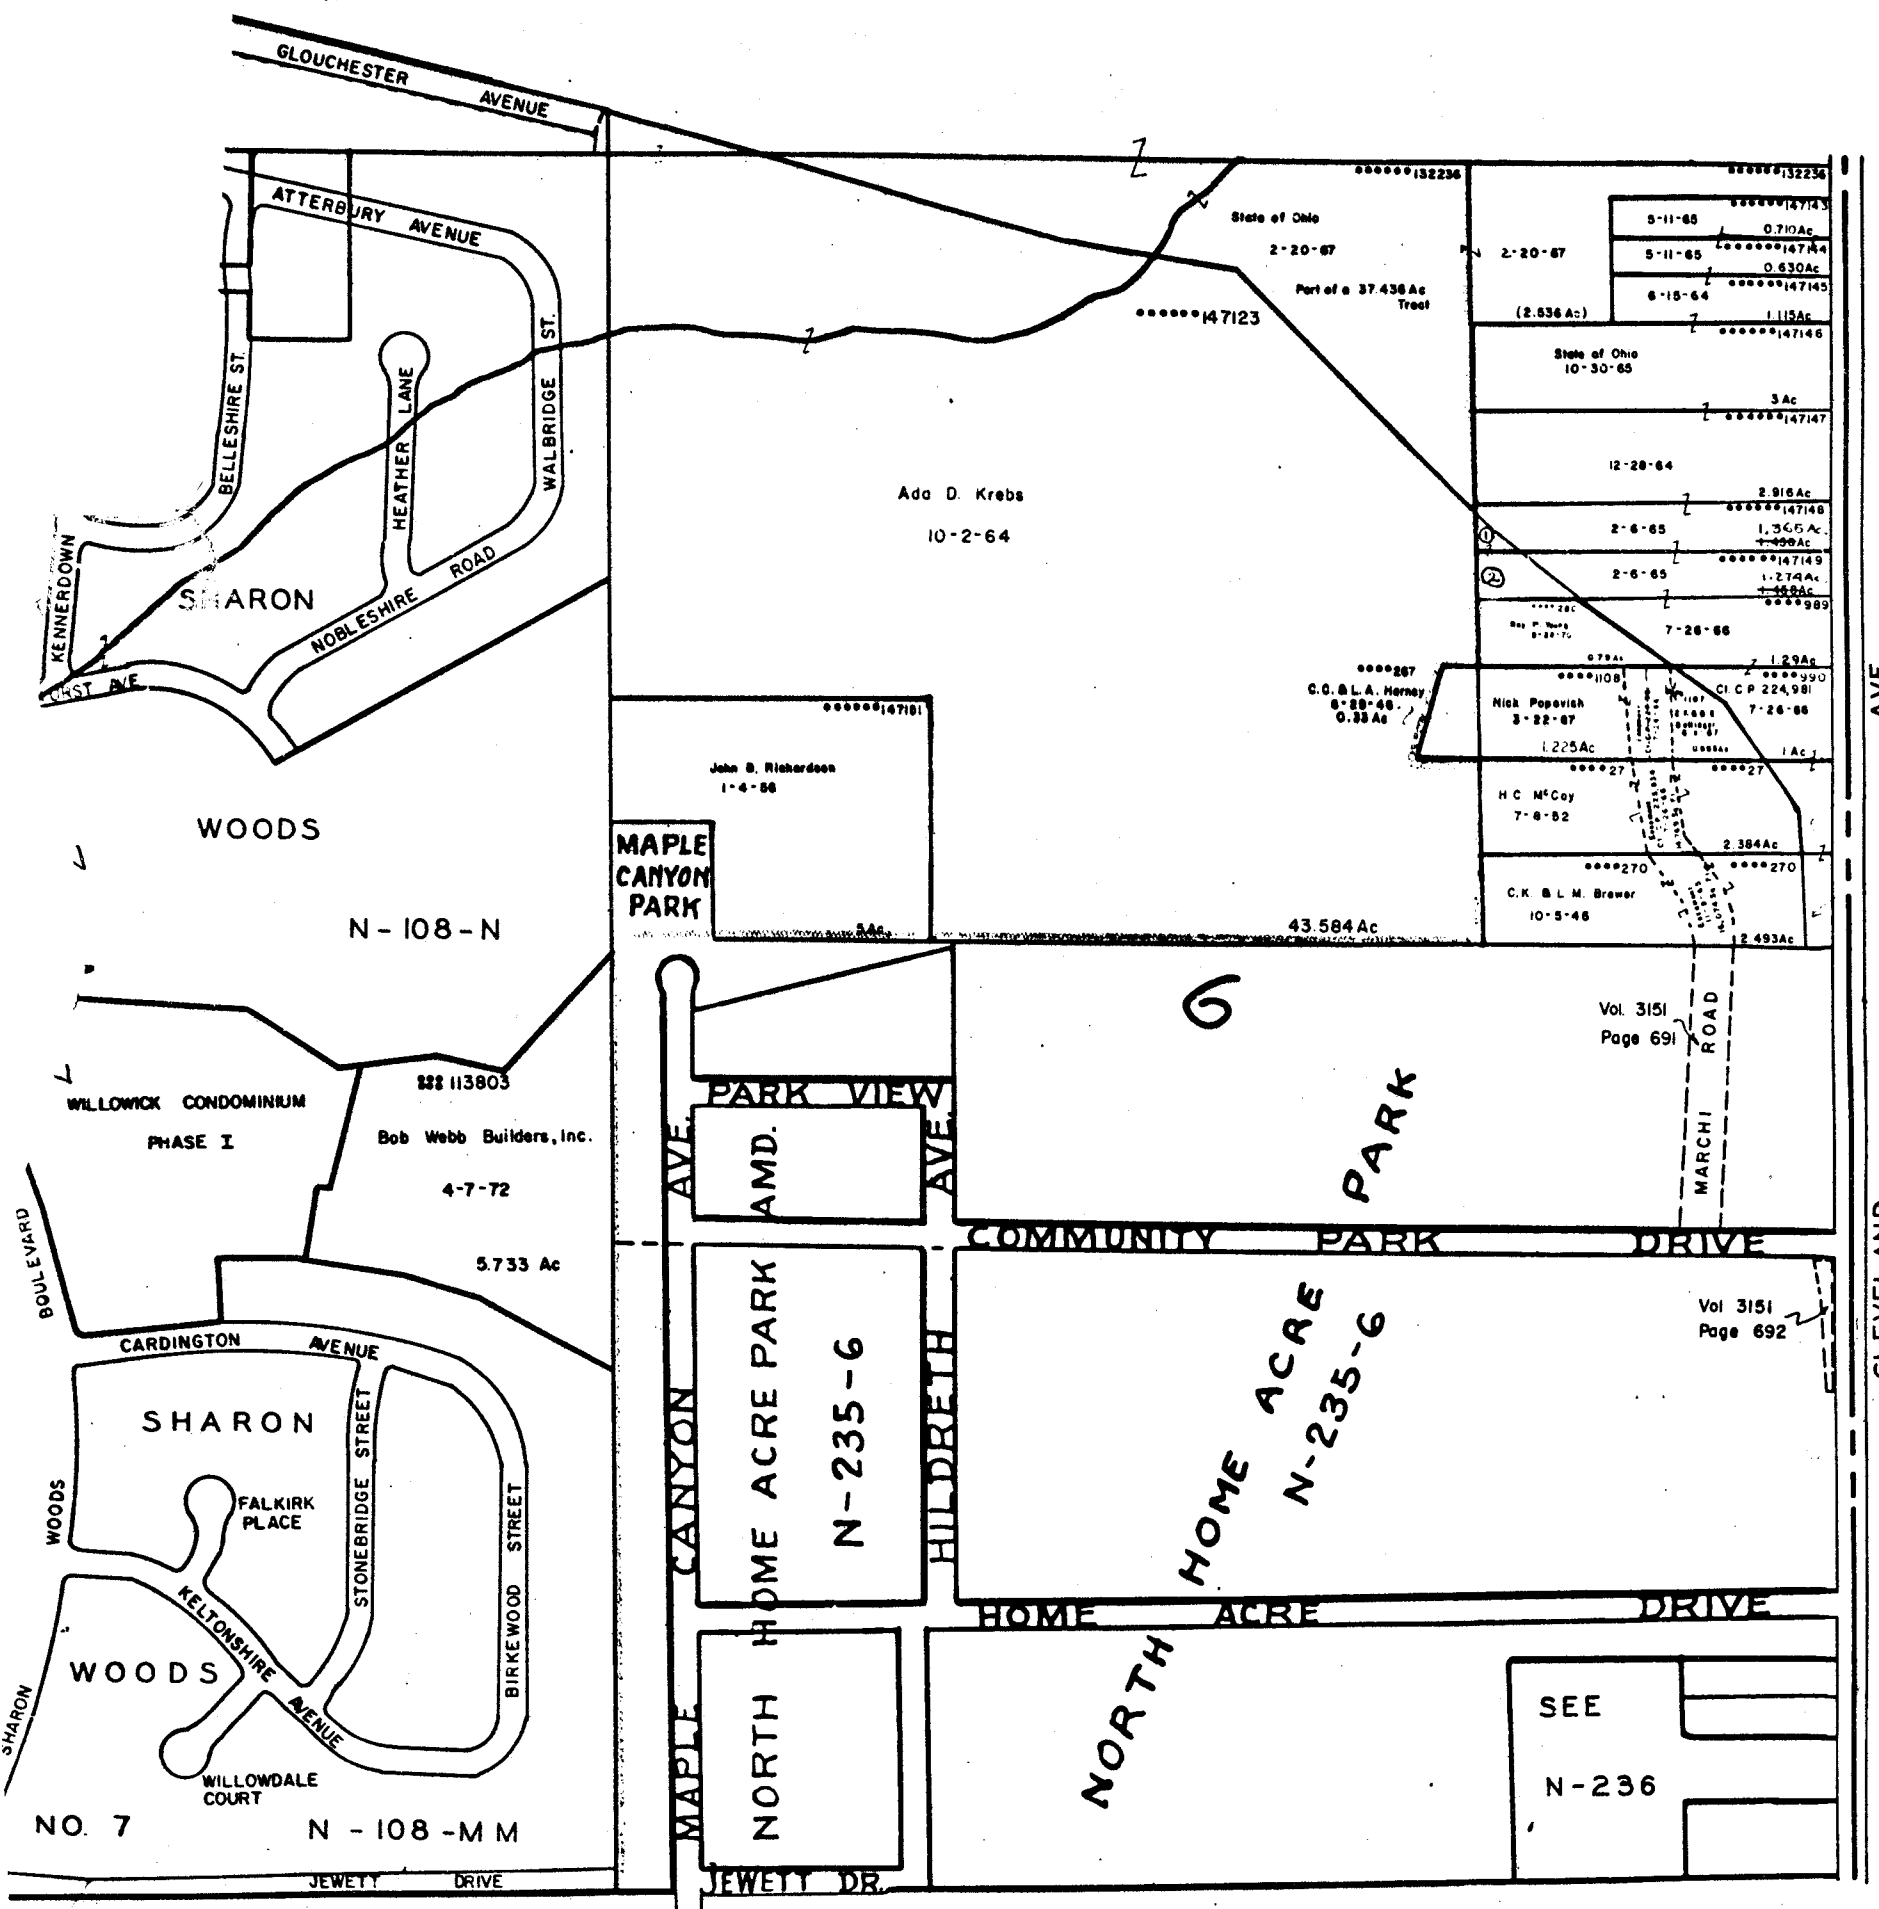

0-98-F

SHARON TWP.  
R. 18 TWP. 2

SCALE 1" = 200'  
TAXING DISTRICTS  
..... SHARON-WESTERVILLE S.D.  
..... COLUMBUS-WESTERVILLE

① 127871 McKinley-Hohl Co. 12-26-73 0.083 Ac  
② 127871 " " " " 12-26-73 1.184 Ac