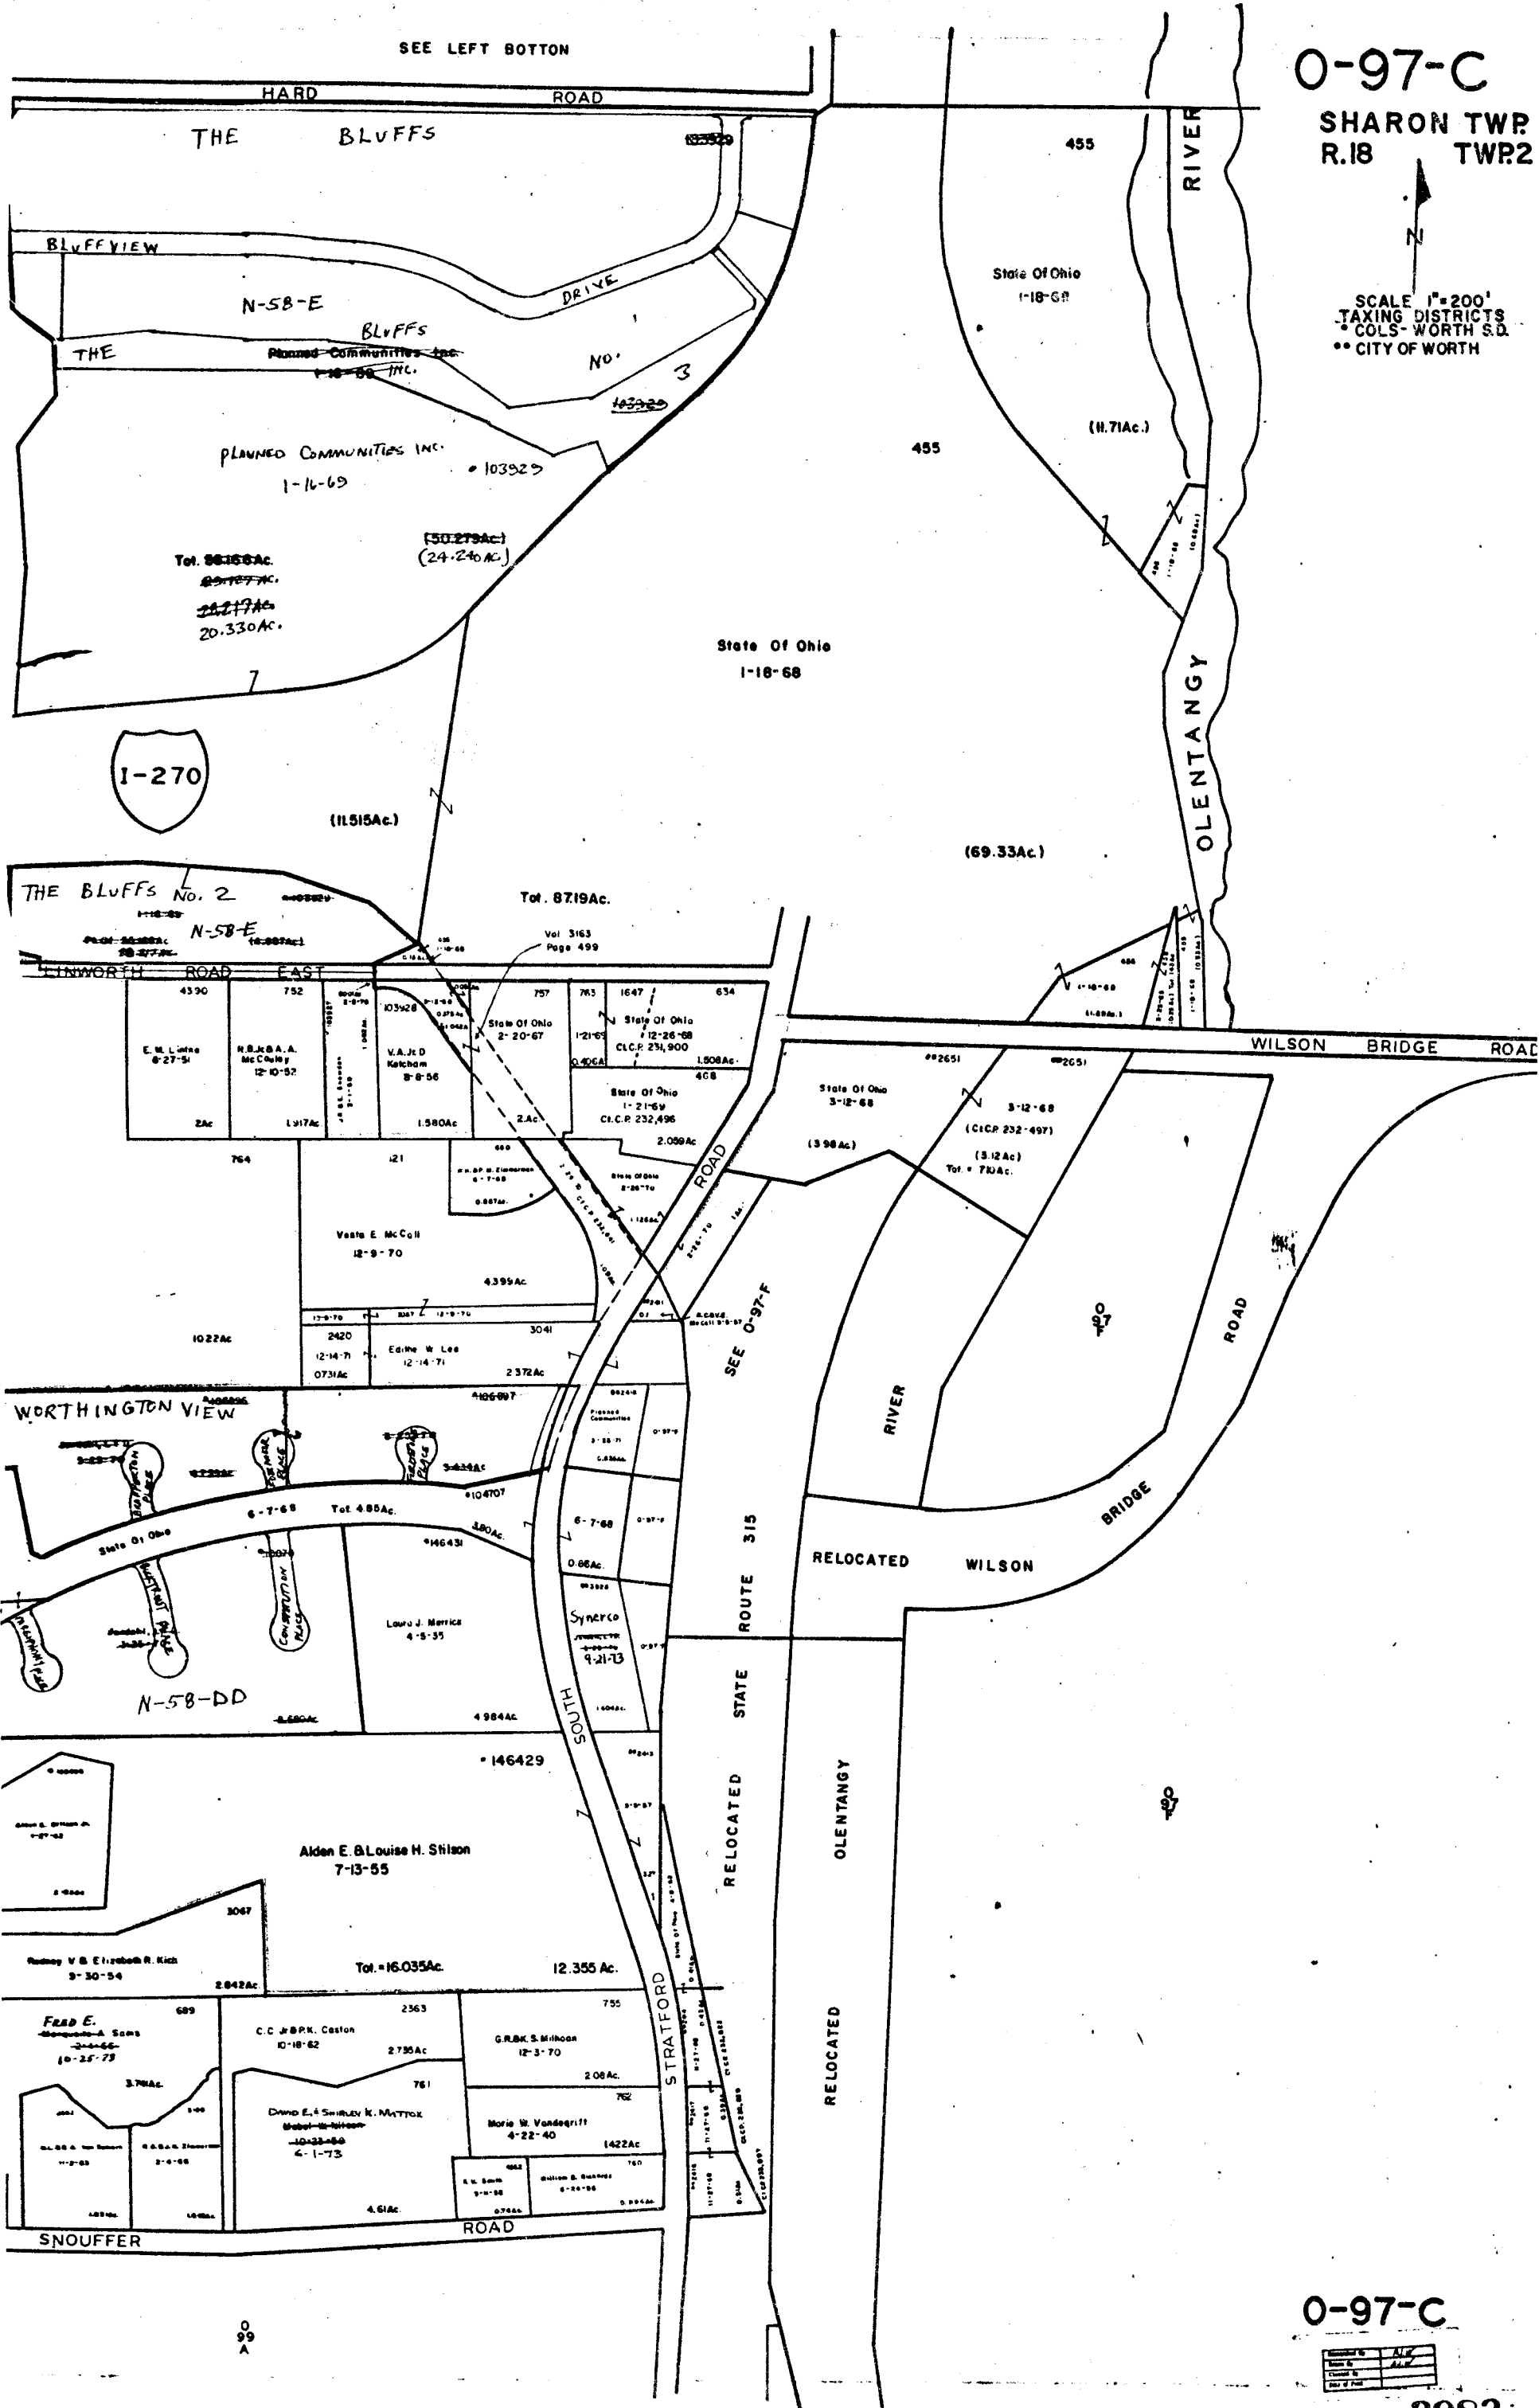

SEE LEFT BOTTON

0-97-C

SHARON TWP
R.18 TWP.2

SCALE 1"=200'
TAXING DISTRICTS
• COLS- WORTH S.D.
•• CITY OF WORTH

0-97-C
