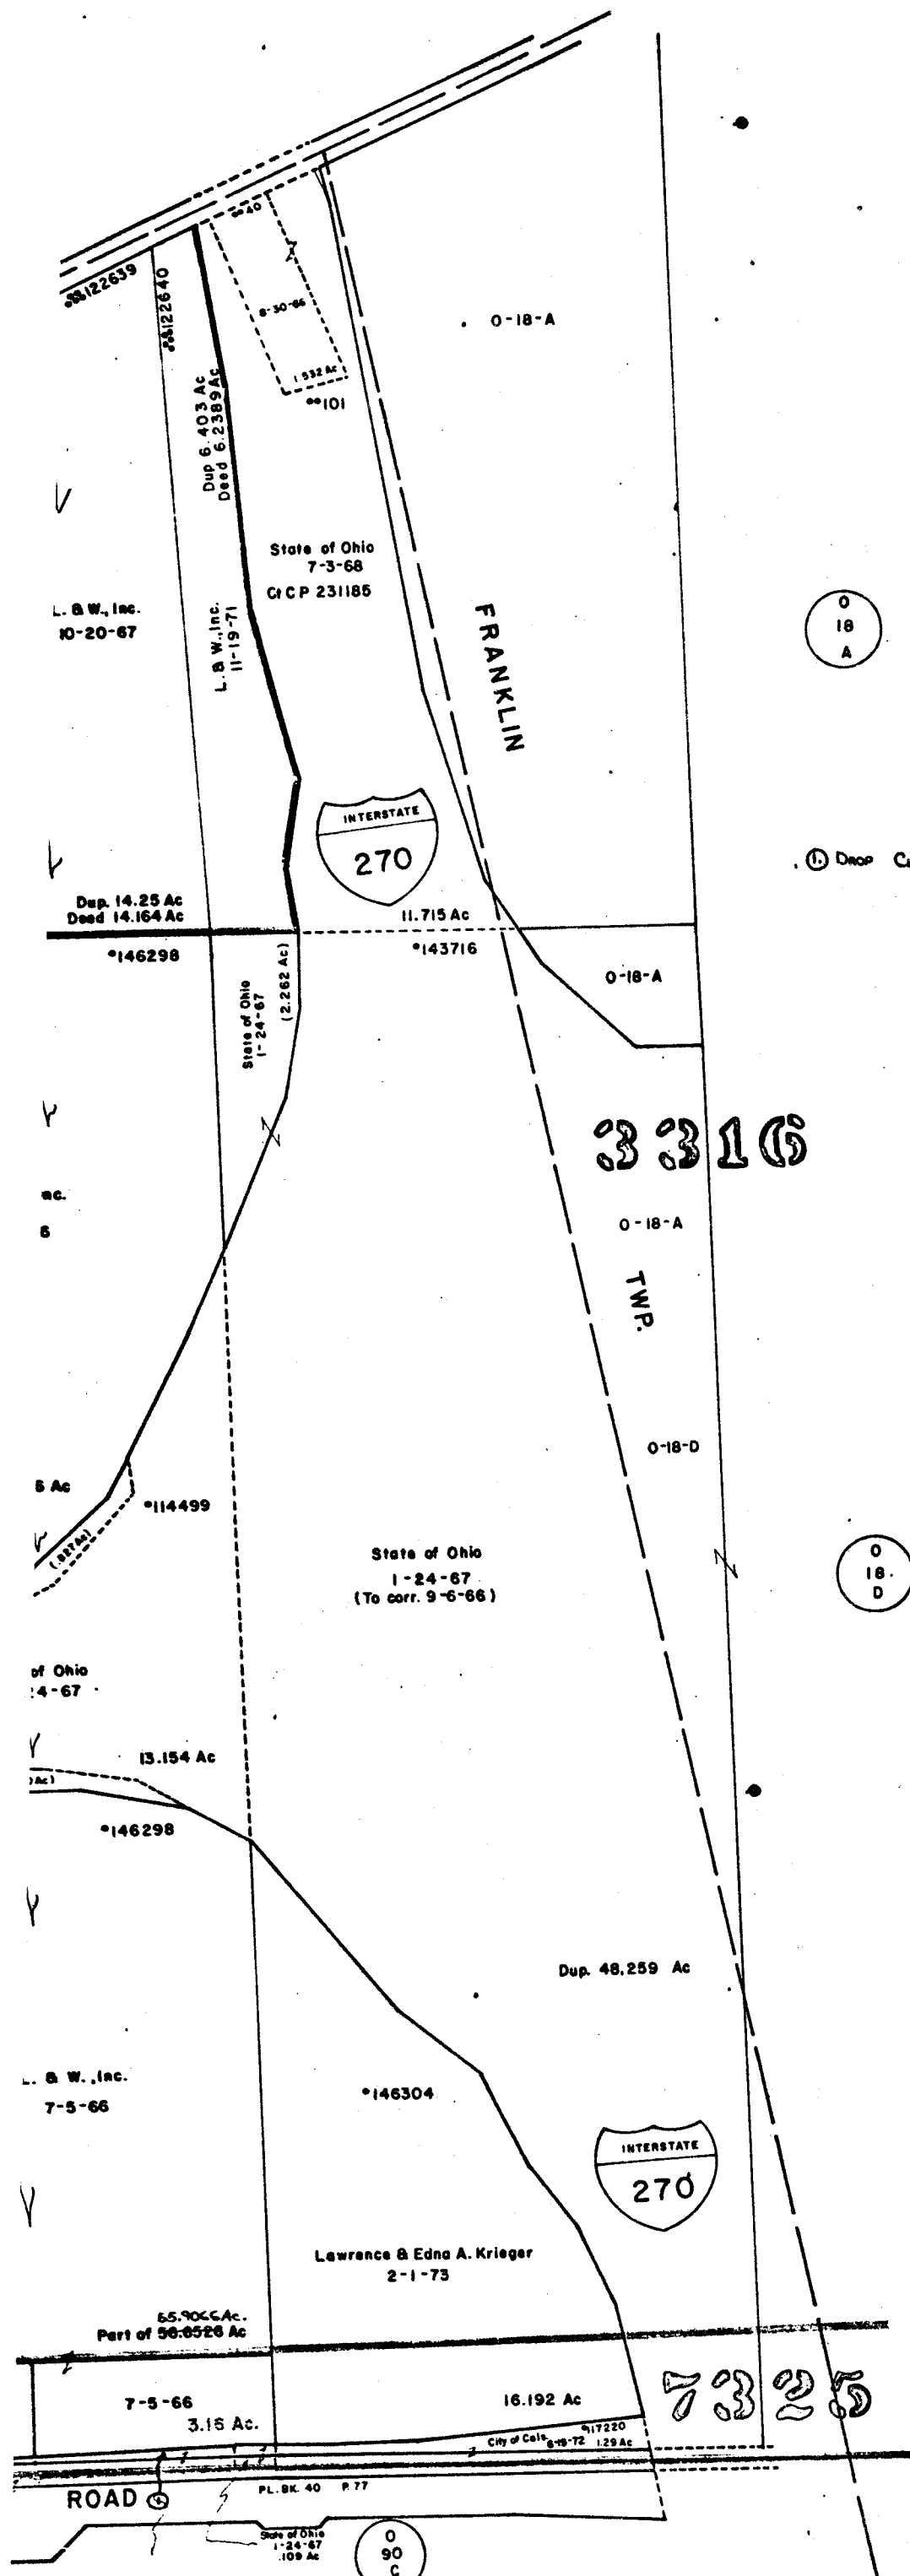

O-90-B
PRAIRIE TWP

SCALE 1"=200'
V.M.S.
TAXING DISTRICT
*COLS-SOUTHWESTERN S.D.
**PRAIRIE TWP-SCIOTO DARBY S.D.
**COLS-SCIOTO DARBY S.D.

O
18
A

① Drop City Of Columbus 10-4-73 0.746 Ac.

O
18
D

O
90
C

O-90-B