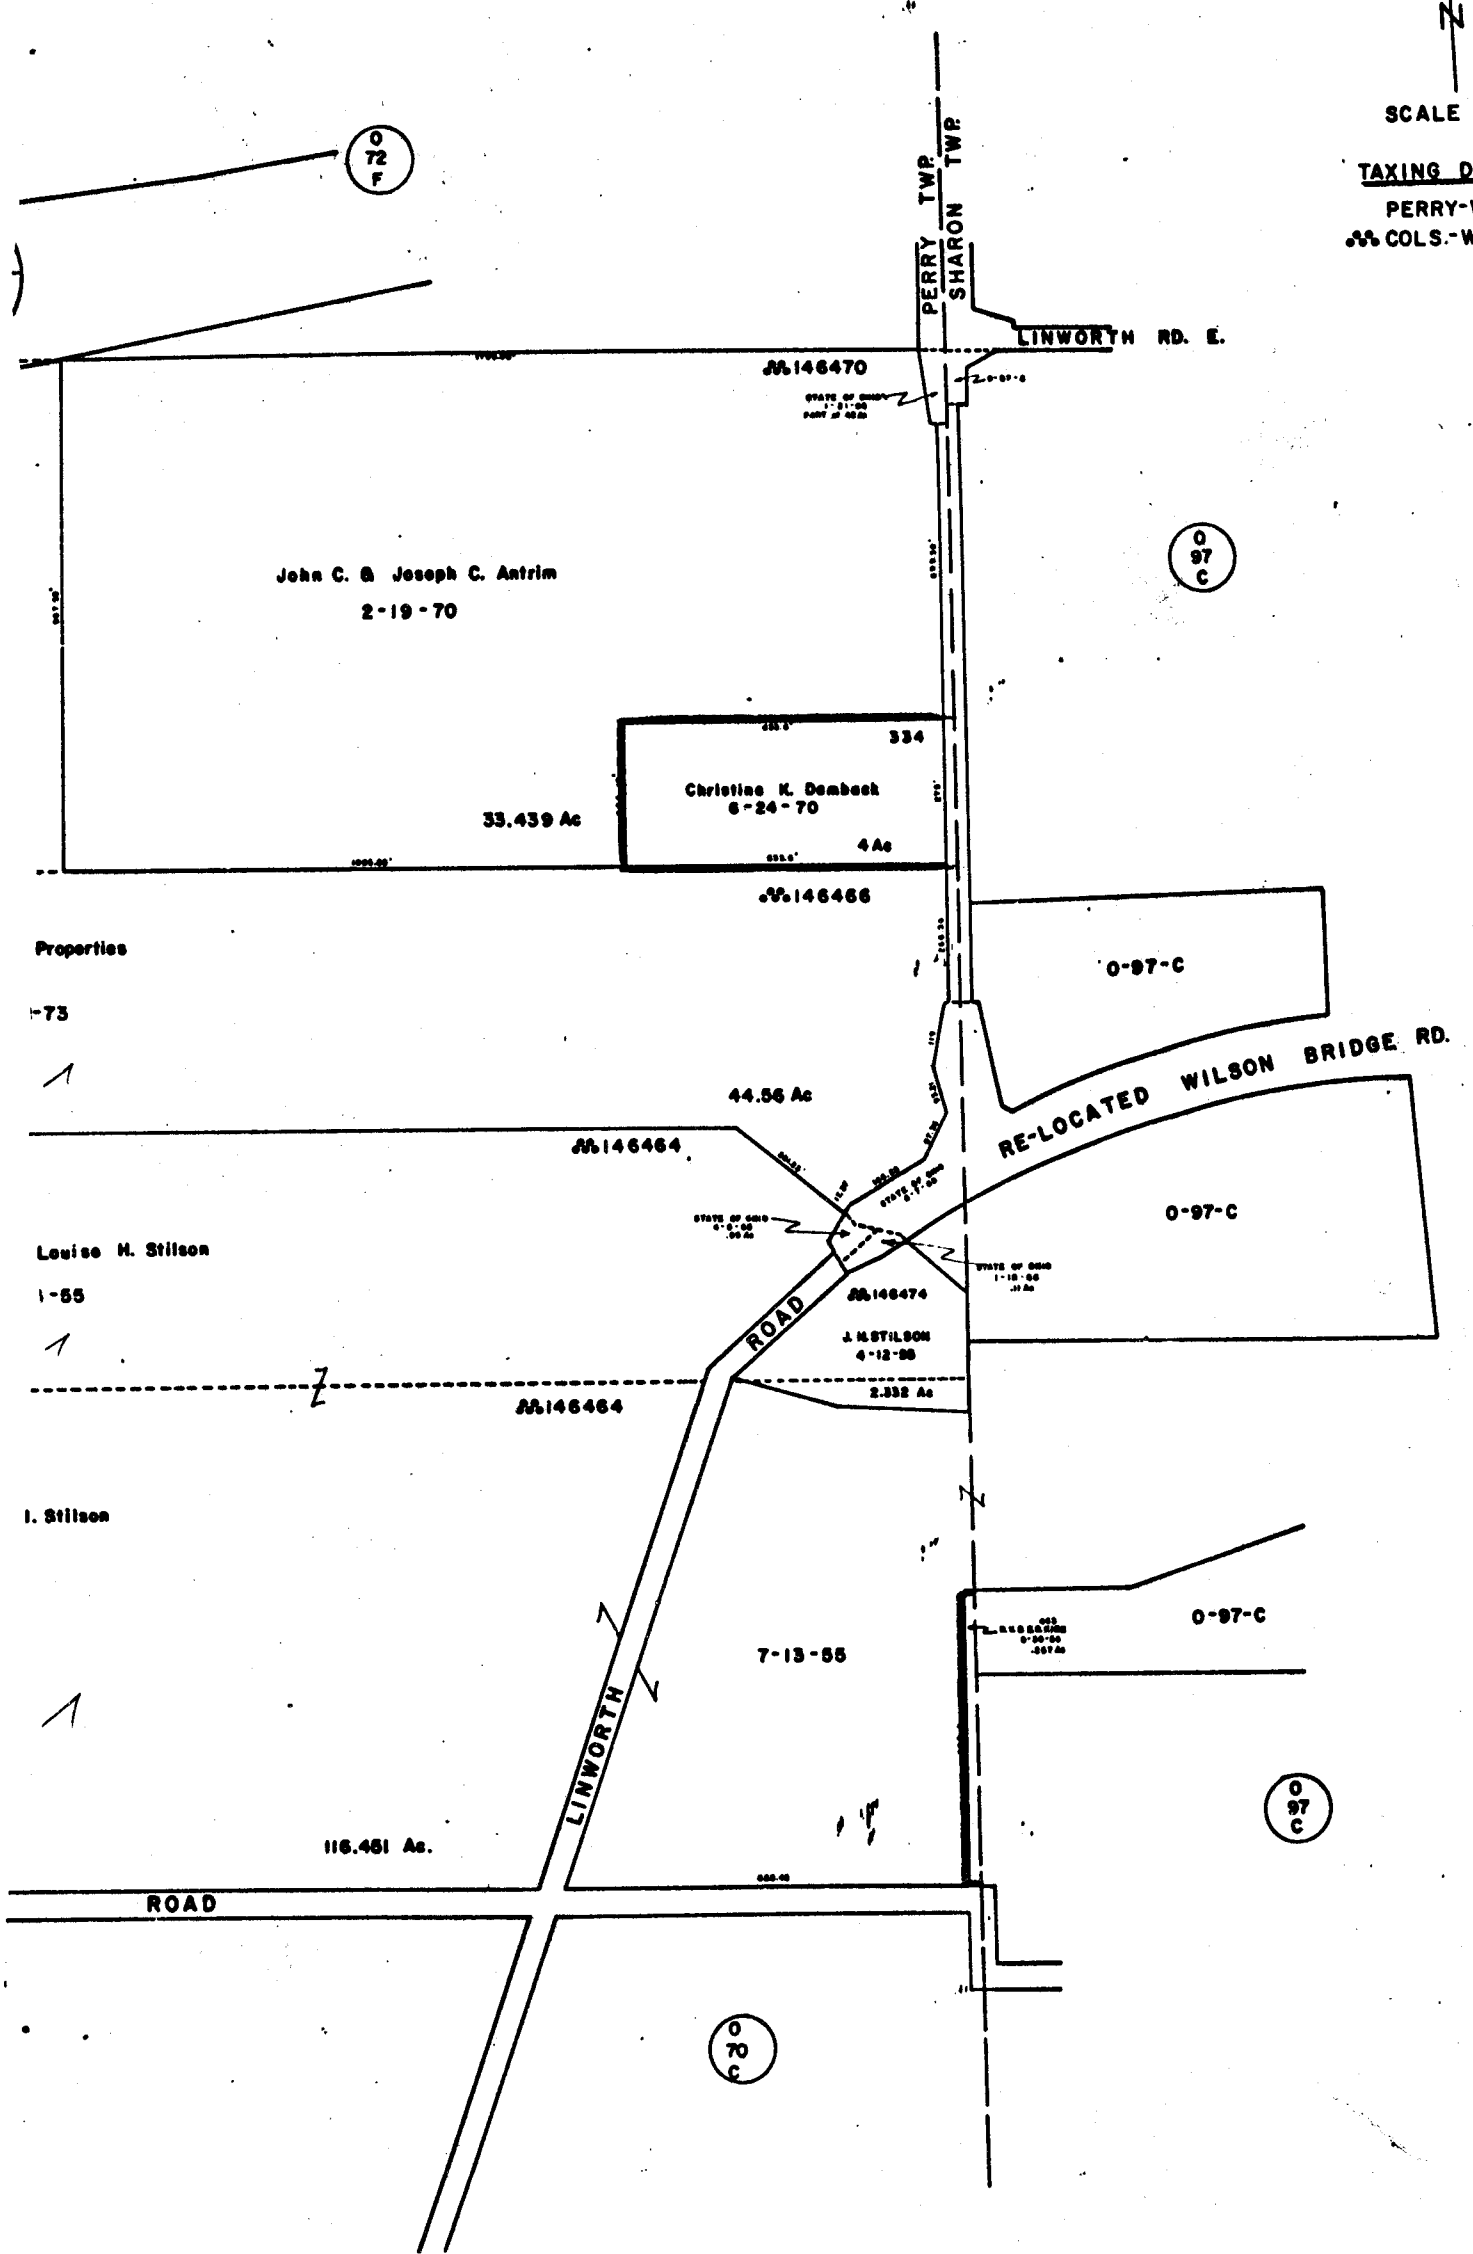

0
72
F

0
72
H

0
72
H

0
72
D

O-72-J
PERRY TWP
R. 19 TWP 2

SCALE 1" = 200'

TAXING DISTRICT
PERRY-WORTH. S.D.
COLS.-WORTH. S.D.

O 72 F