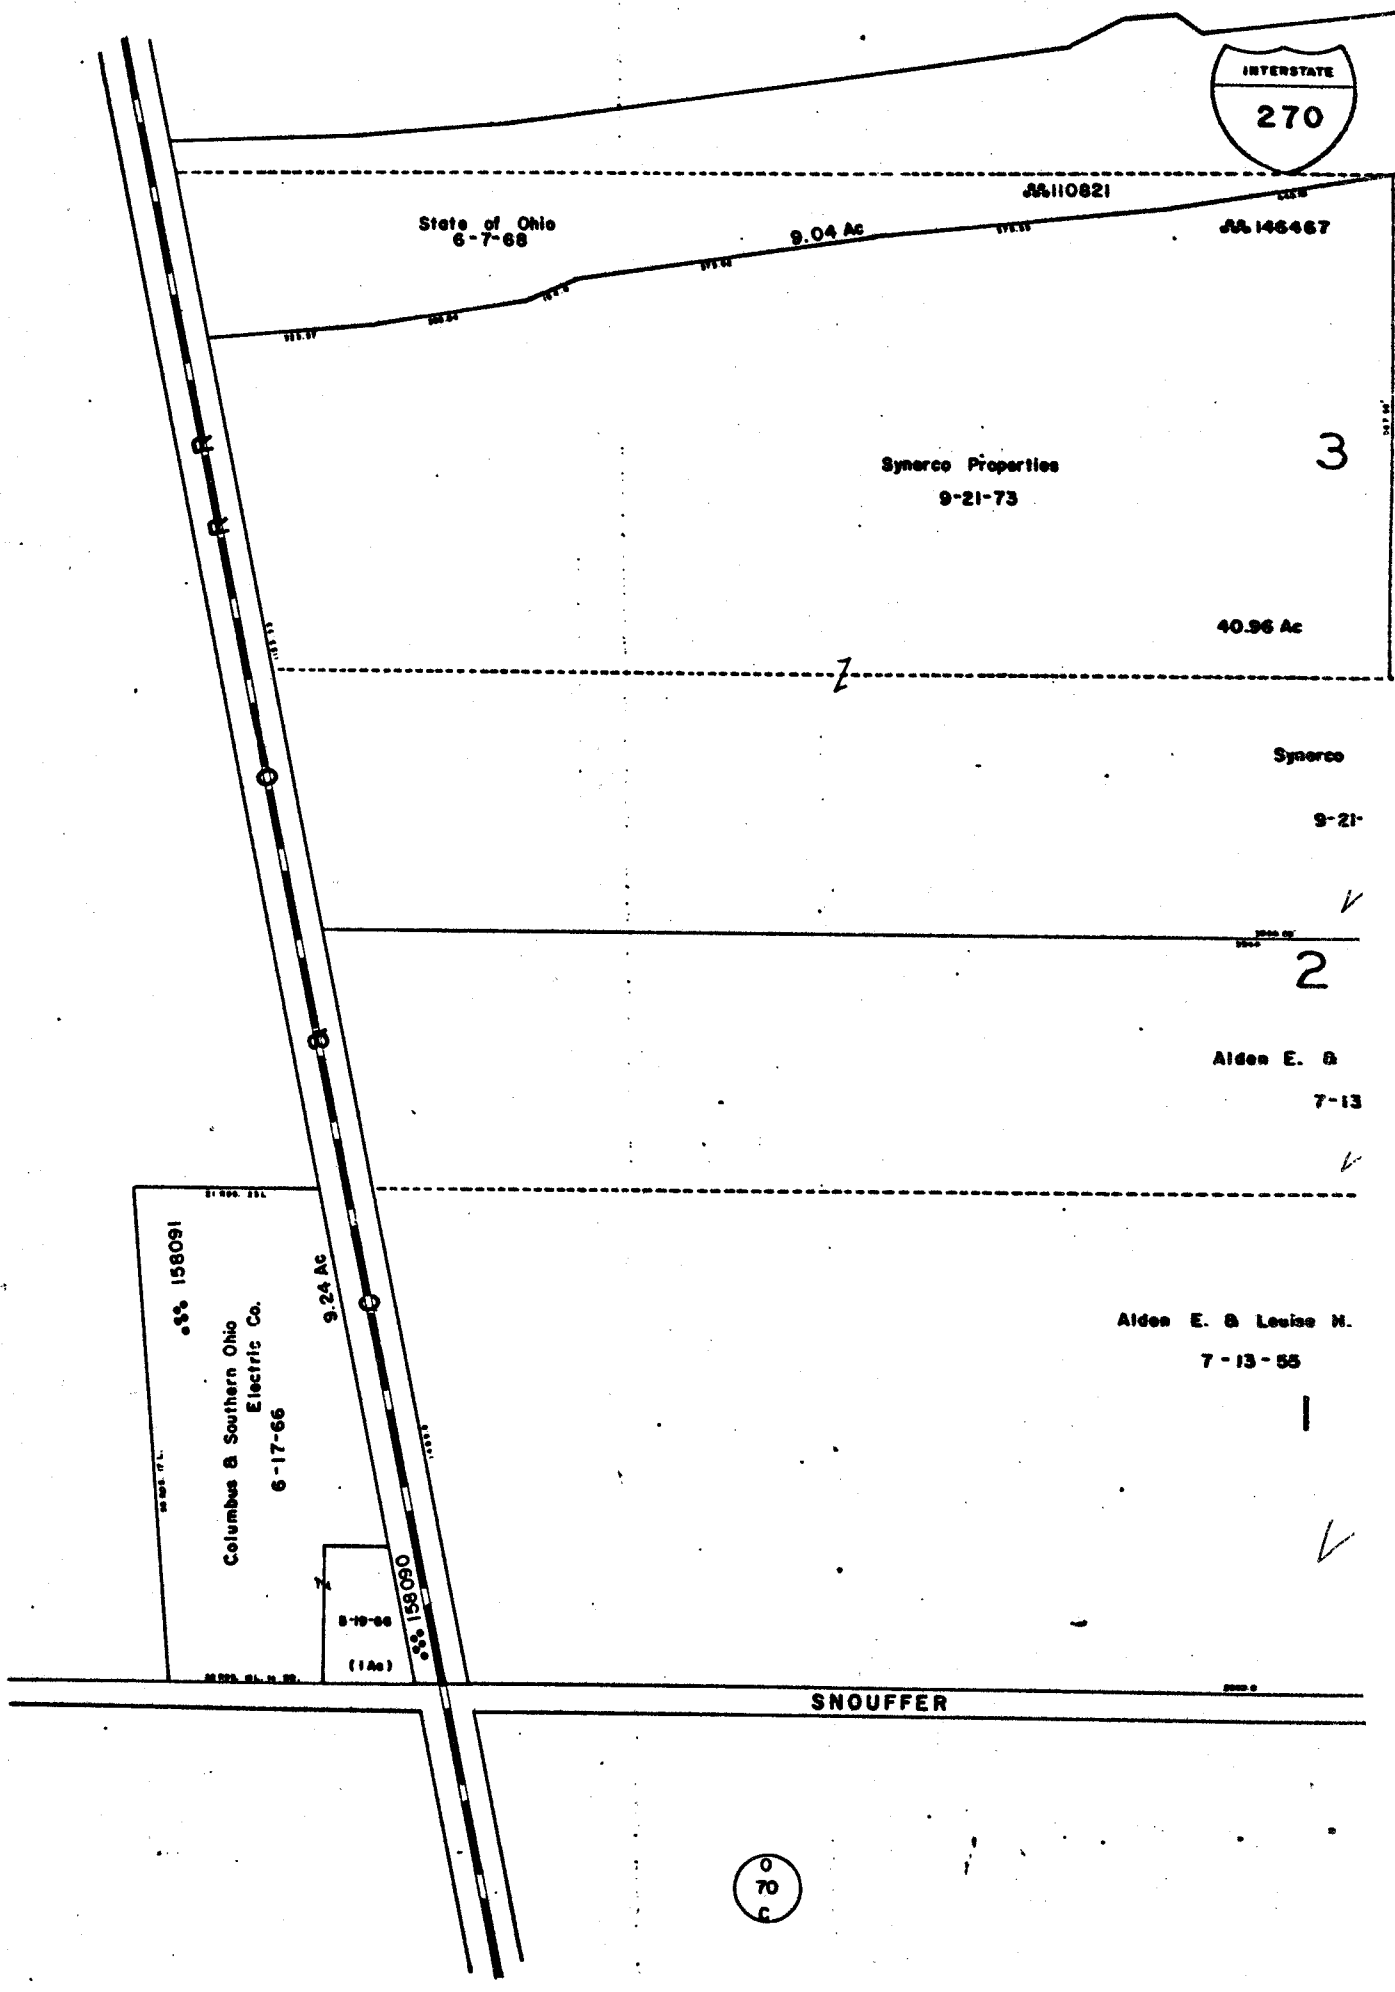

0
72
F

0
72
H

0
72
H

0
72
D

O-72-J
PERRY TWP
R. 19 TWP 2

SCALE 1" = 200'

TAXING DISTRICT
PERRY-WORTH. S.D.
COLS.-WORTH. S.D.

O 72 F