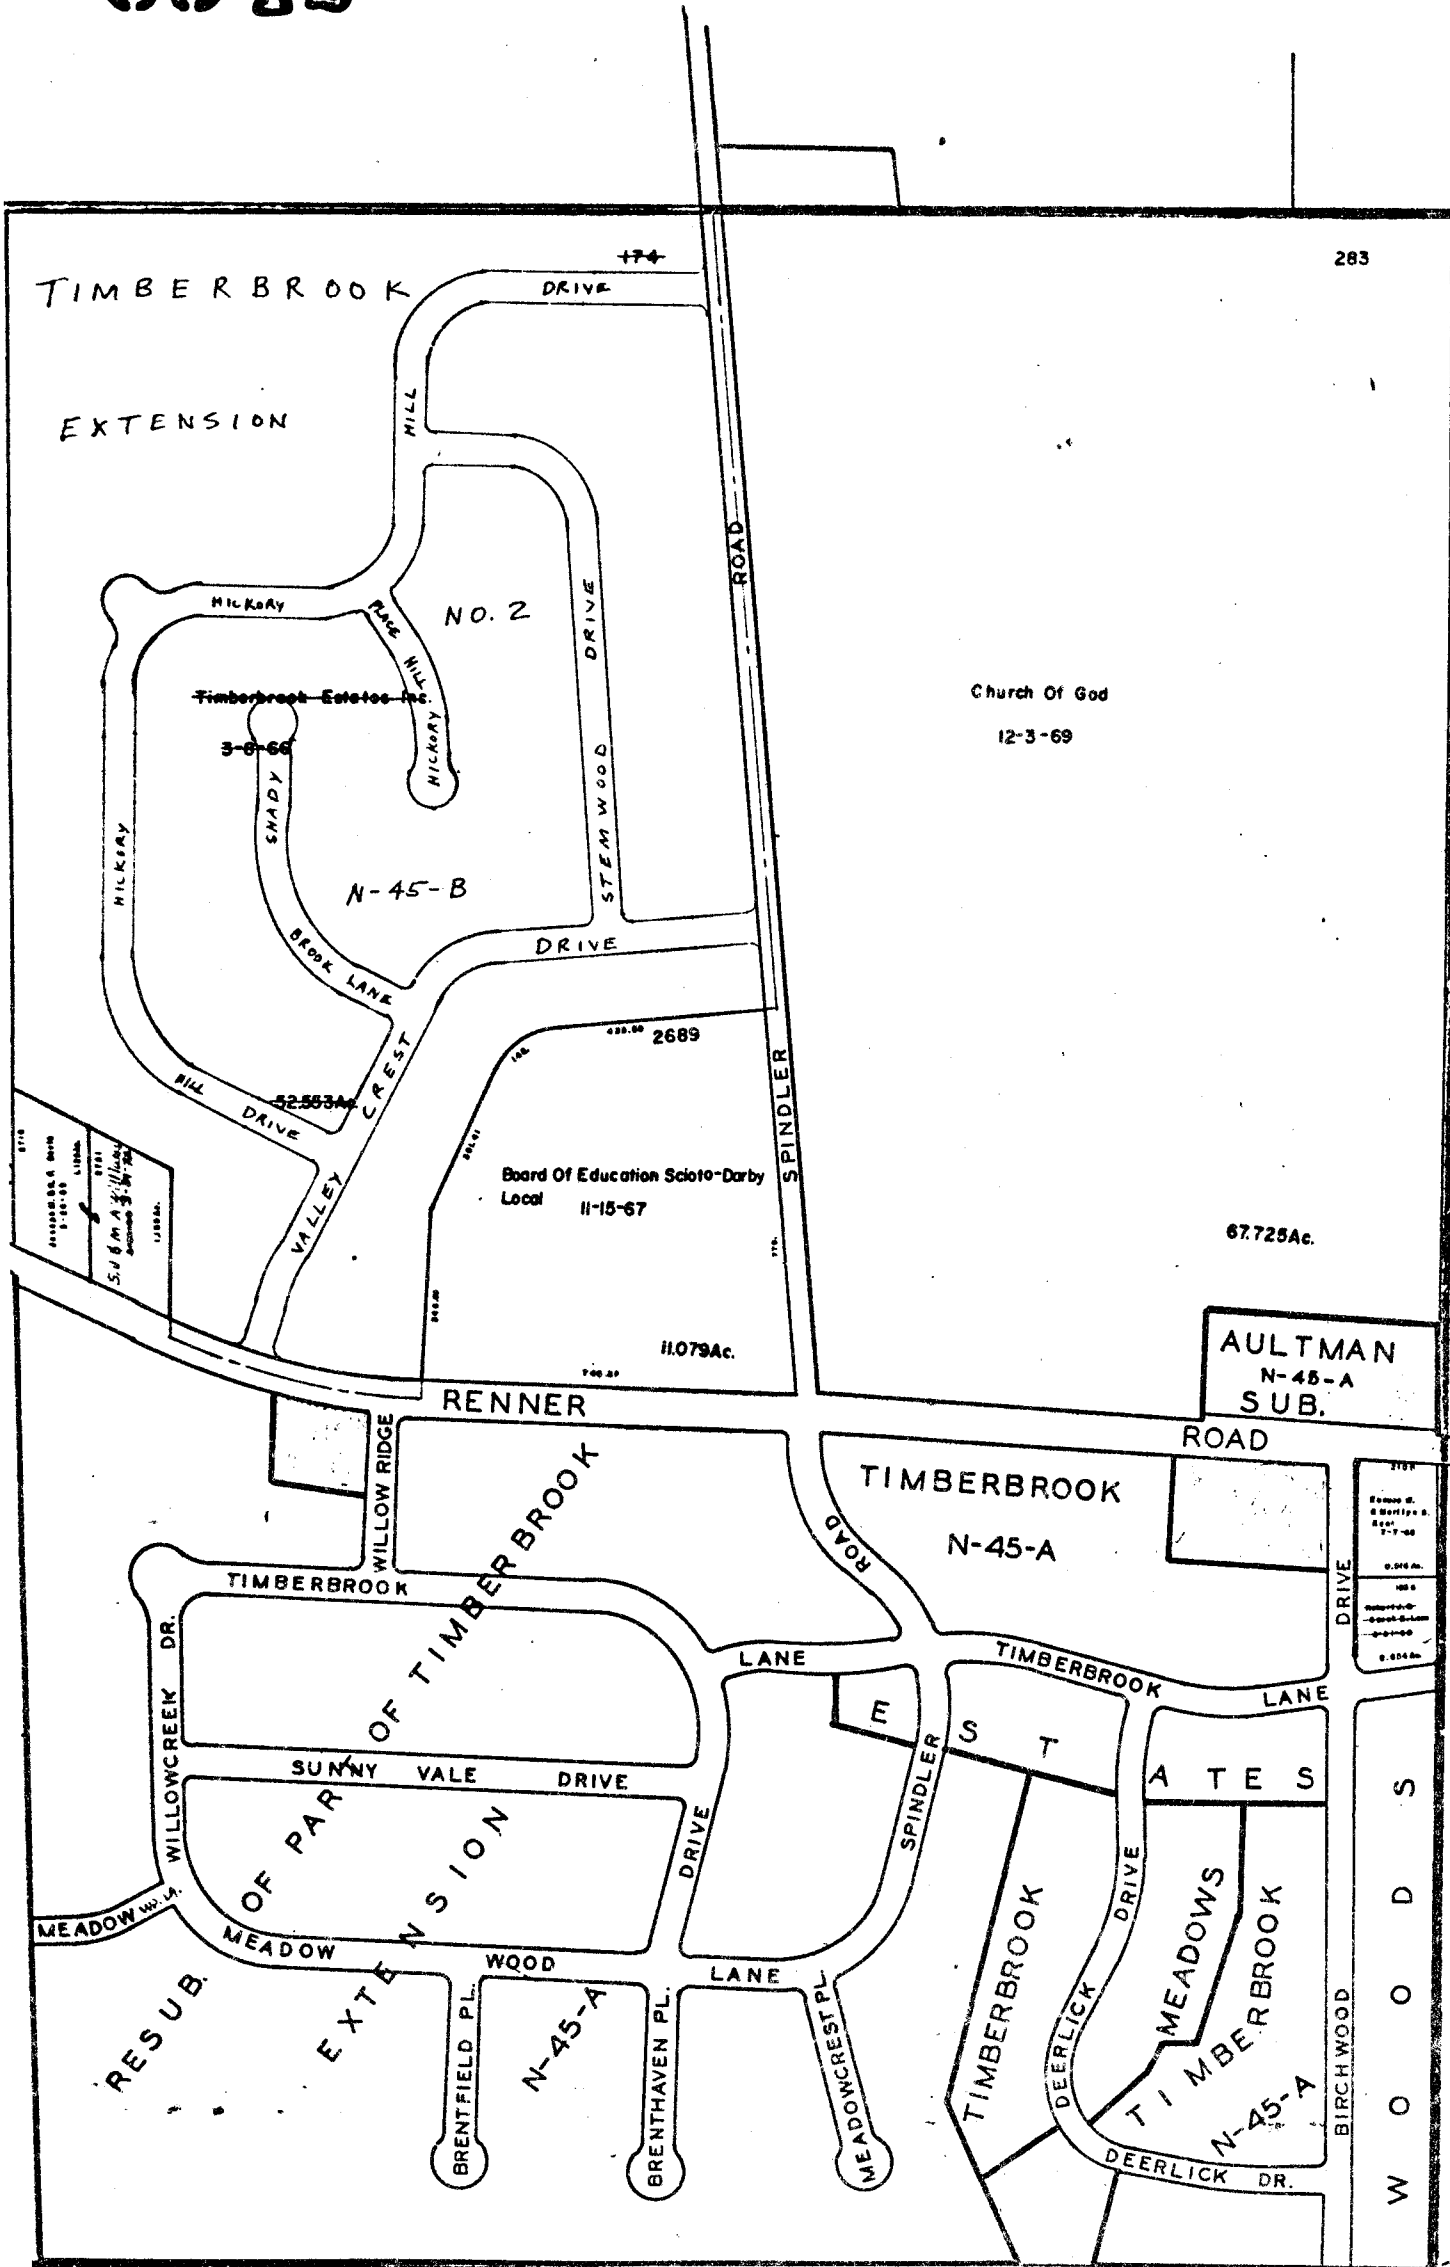

6542

0-64-C
NORWICH TWP.

SCALE 1" = 200'
V.M.S.
TAXING DISTRICTS
NORWICH

64
A

64
D

6541

80

3662