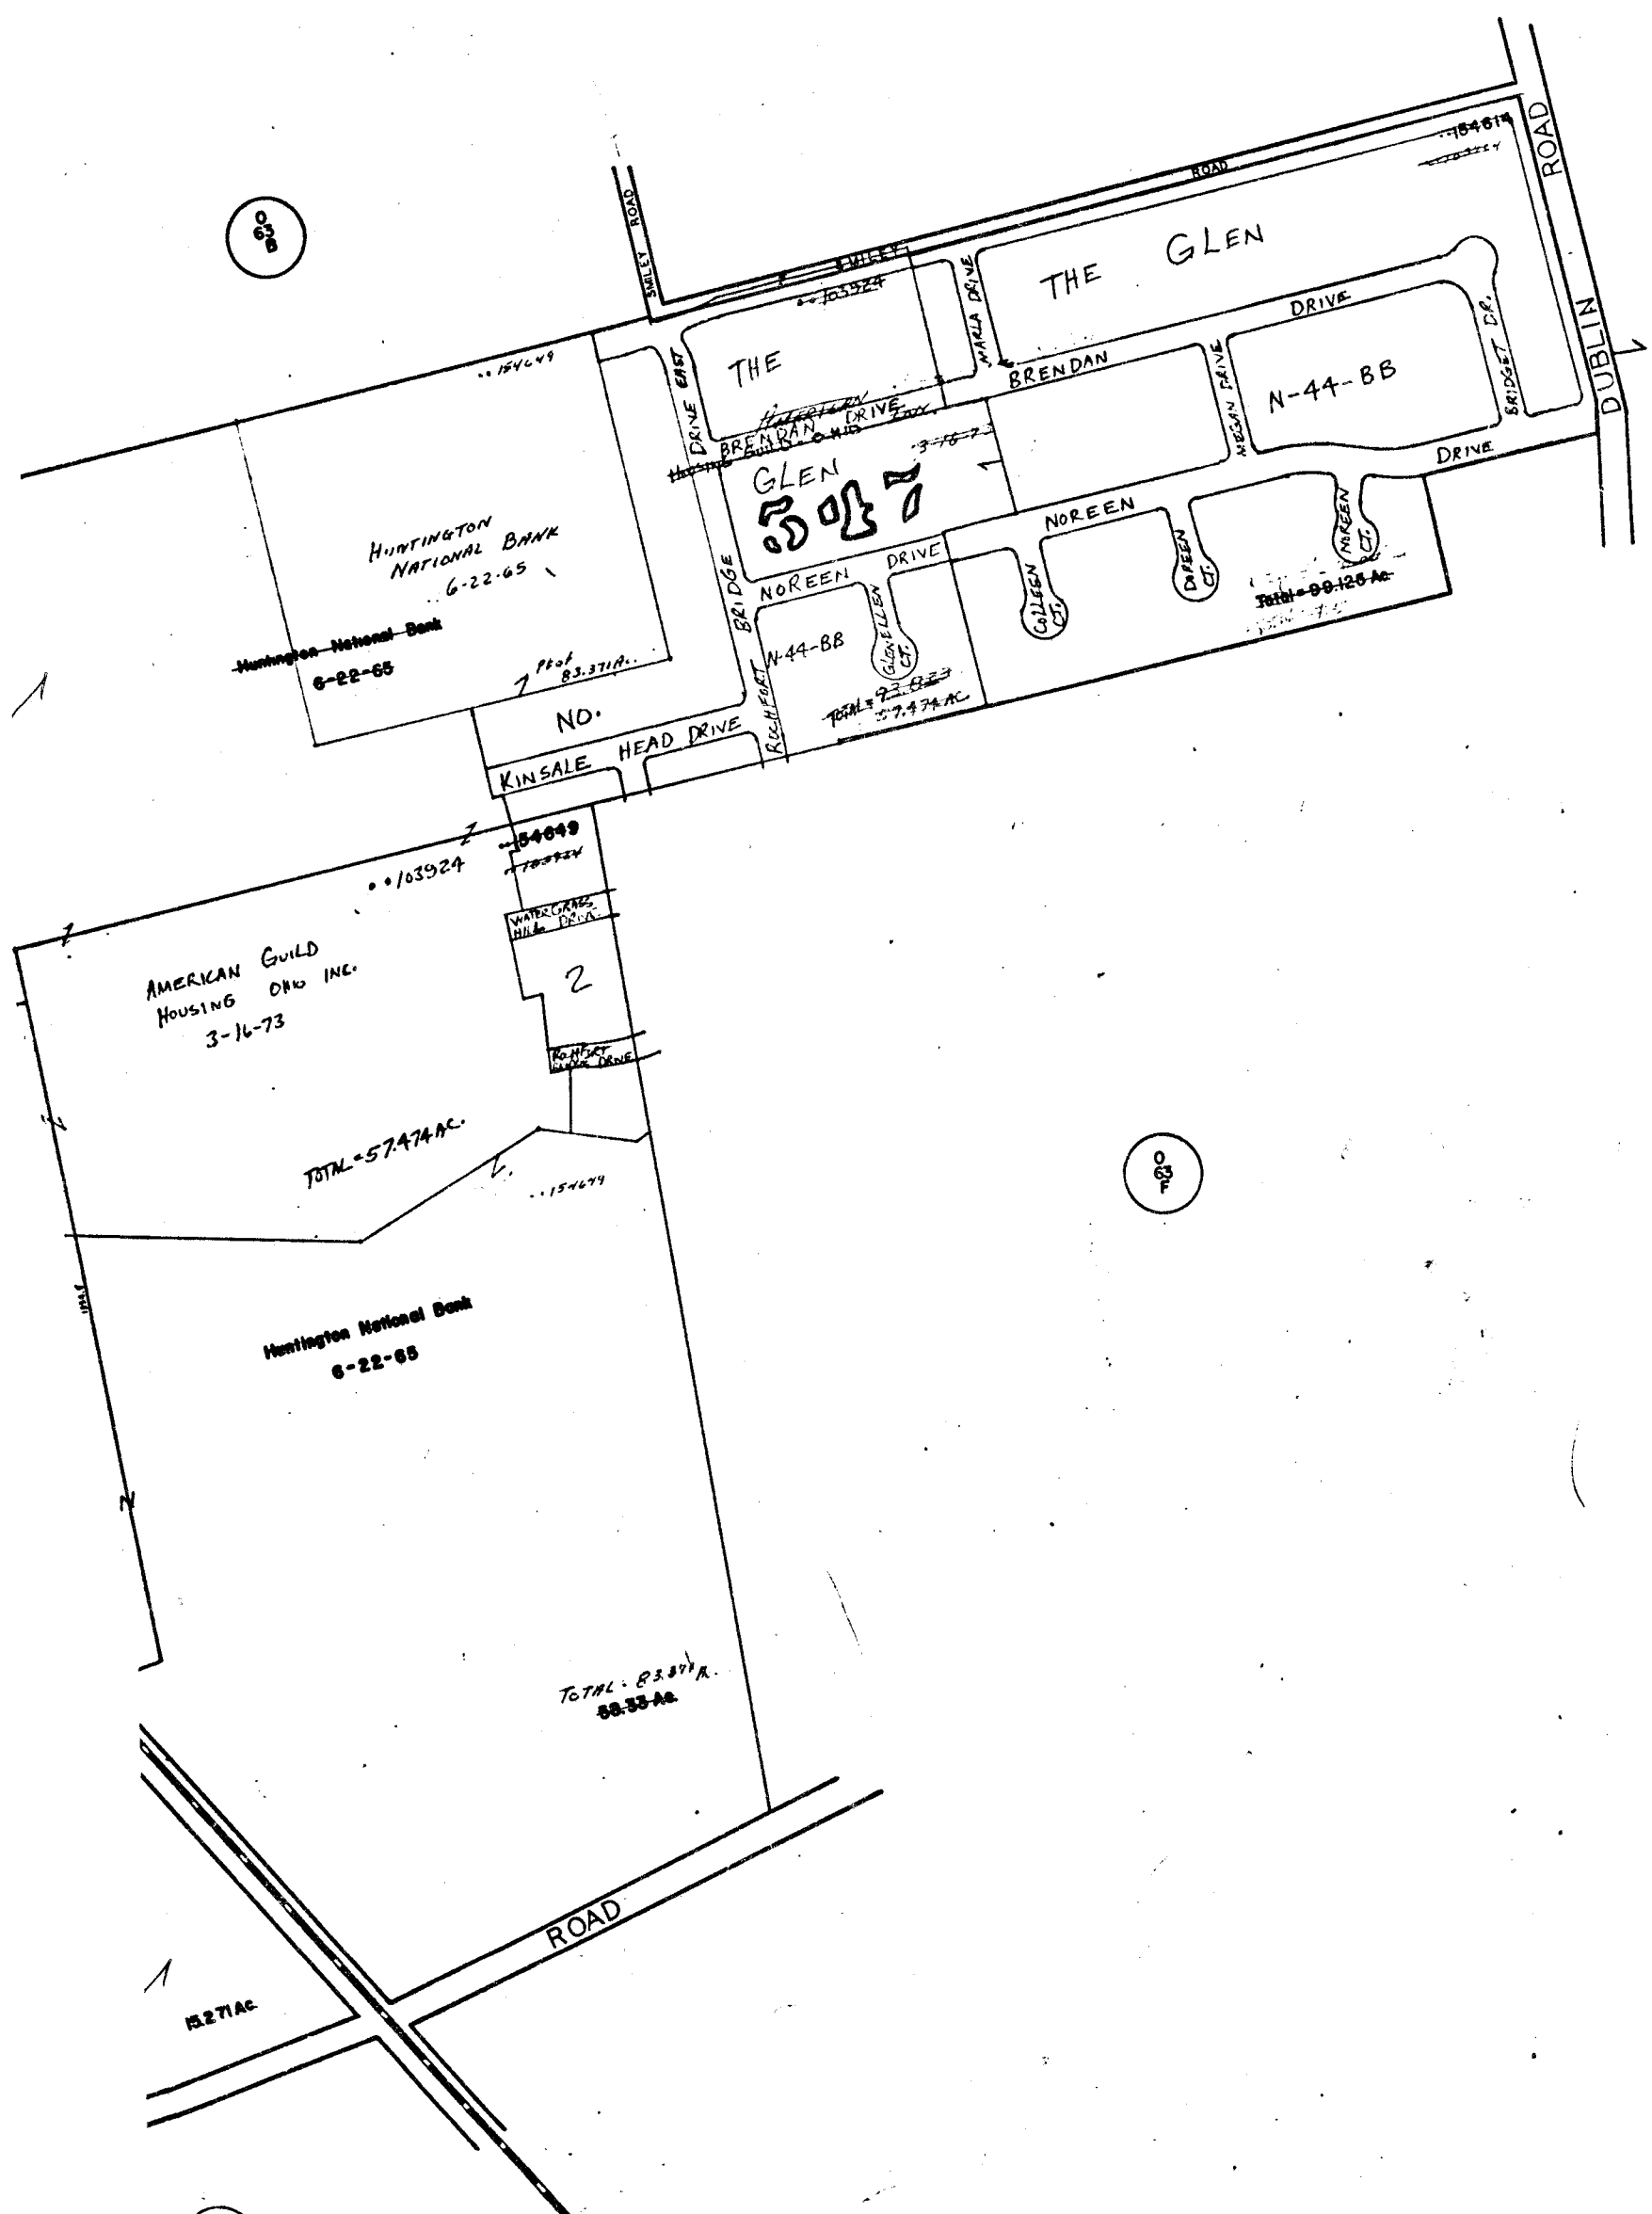

080

O-63-E  
NORWICH TWP

SCALE 1"=200'  
VMS  
TAXING DISTRICTS  
NORWICH TWP.  
• CITY OF HILLIARD  
•• SCIOTO-DARBY S.D.

O  
63  
E

O  
63  
E

O  
63  
E

O-63-E

Prepared by	...
Checked by	...
Date of Issue	...