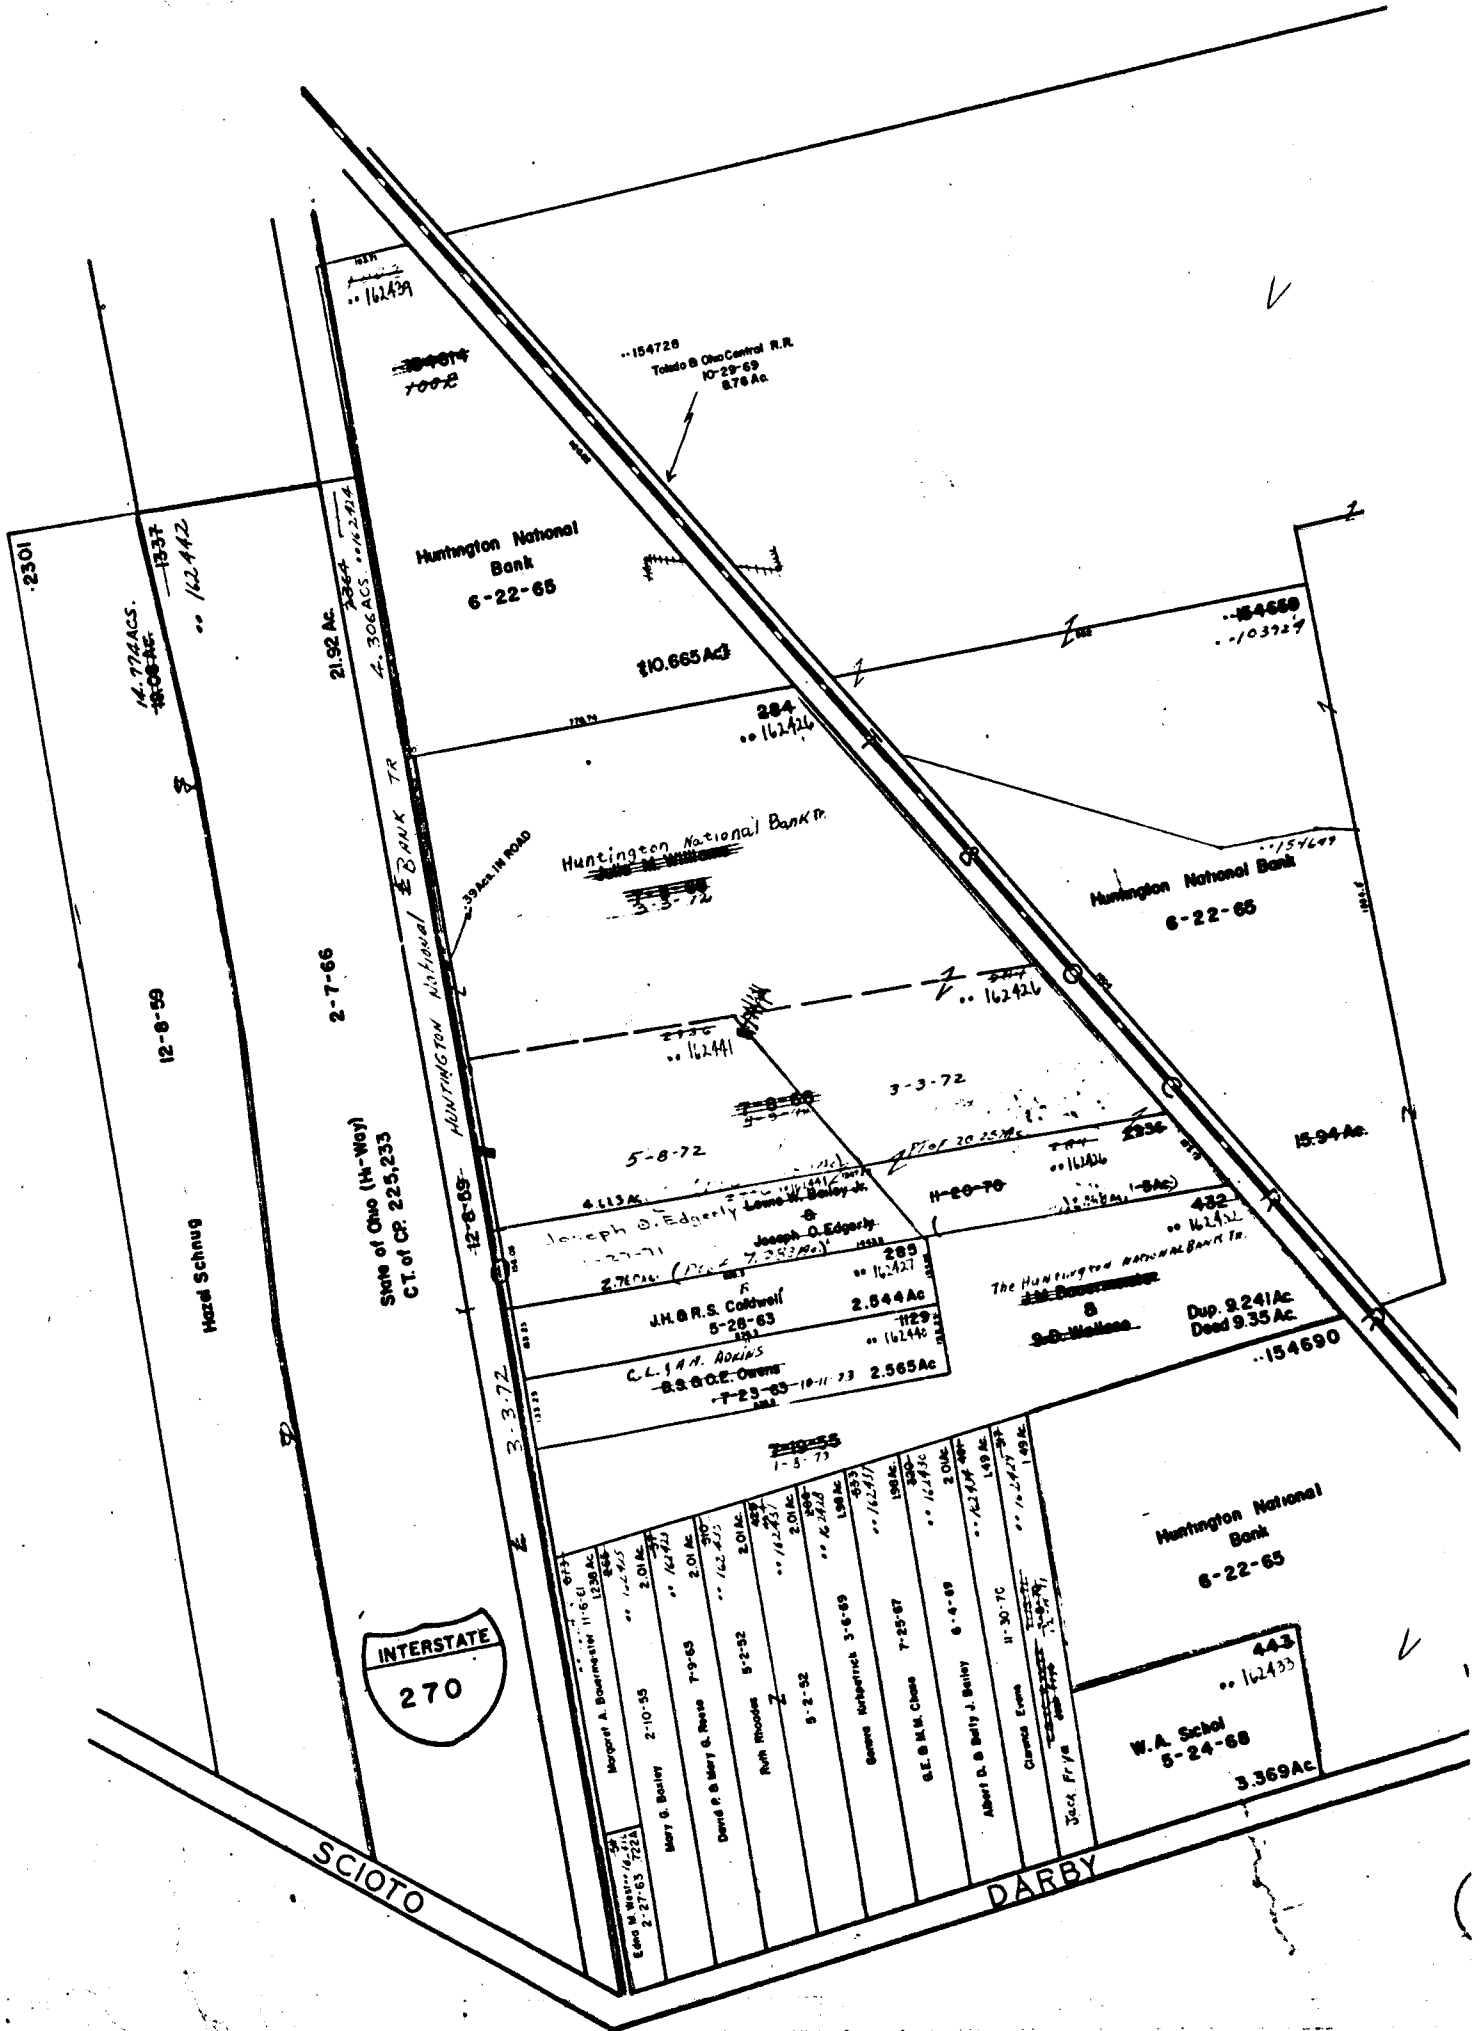

080

O-63-E  
NORWICH TWP

SCALE 1"=200'  
VMS  
TAXING DISTRICTS  
NORWICH TWP.  
• CITY OF HILLIARD  
•• SCIOTO-DARBY S.D.

O  
63  
E

O  
63  
E

O  
63  
E

O-63-E

Prepared by	...
Checked by	...
Date of Issue	...