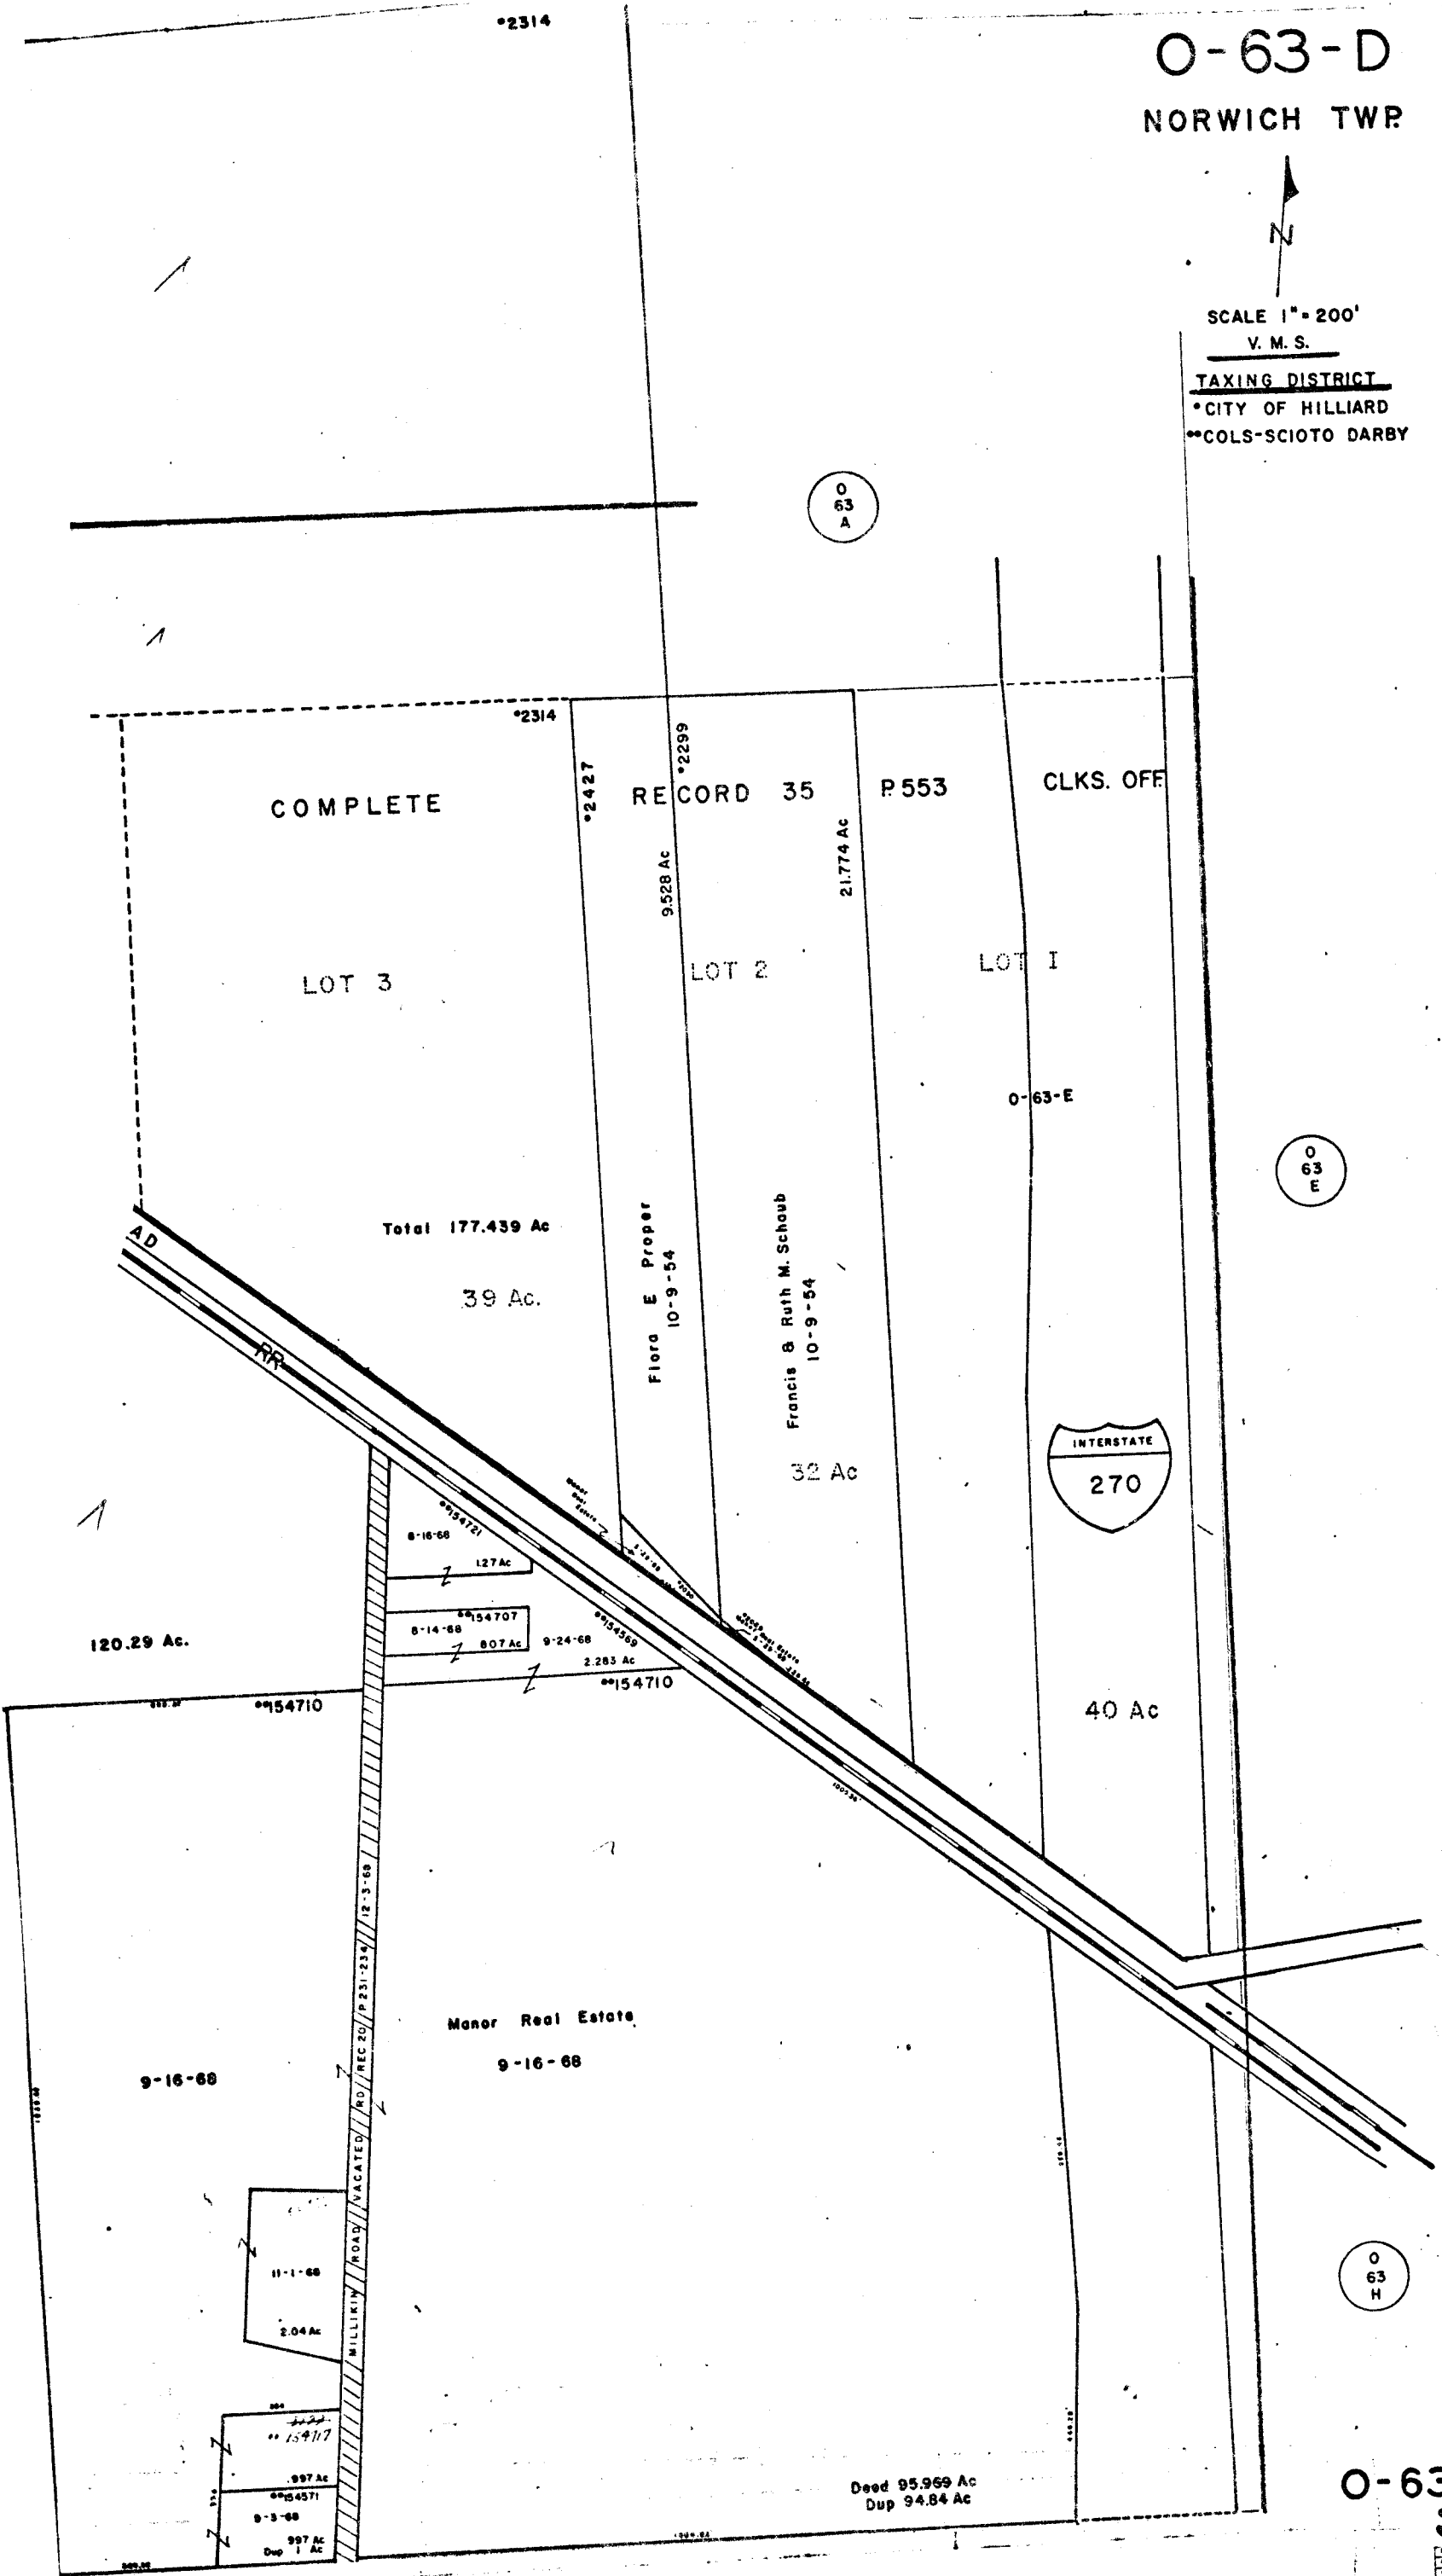

O-63-D  
NORWICH TWP

SCALE 1" = 200'  
V. M. S.

TAXING DISTRICT  
\*CITY OF HILLIARD  
\*\*COLS-SCIOTO DARBY

O  
63  
A

O  
63  
E

O  
63  
H

O-63-D  
3646
